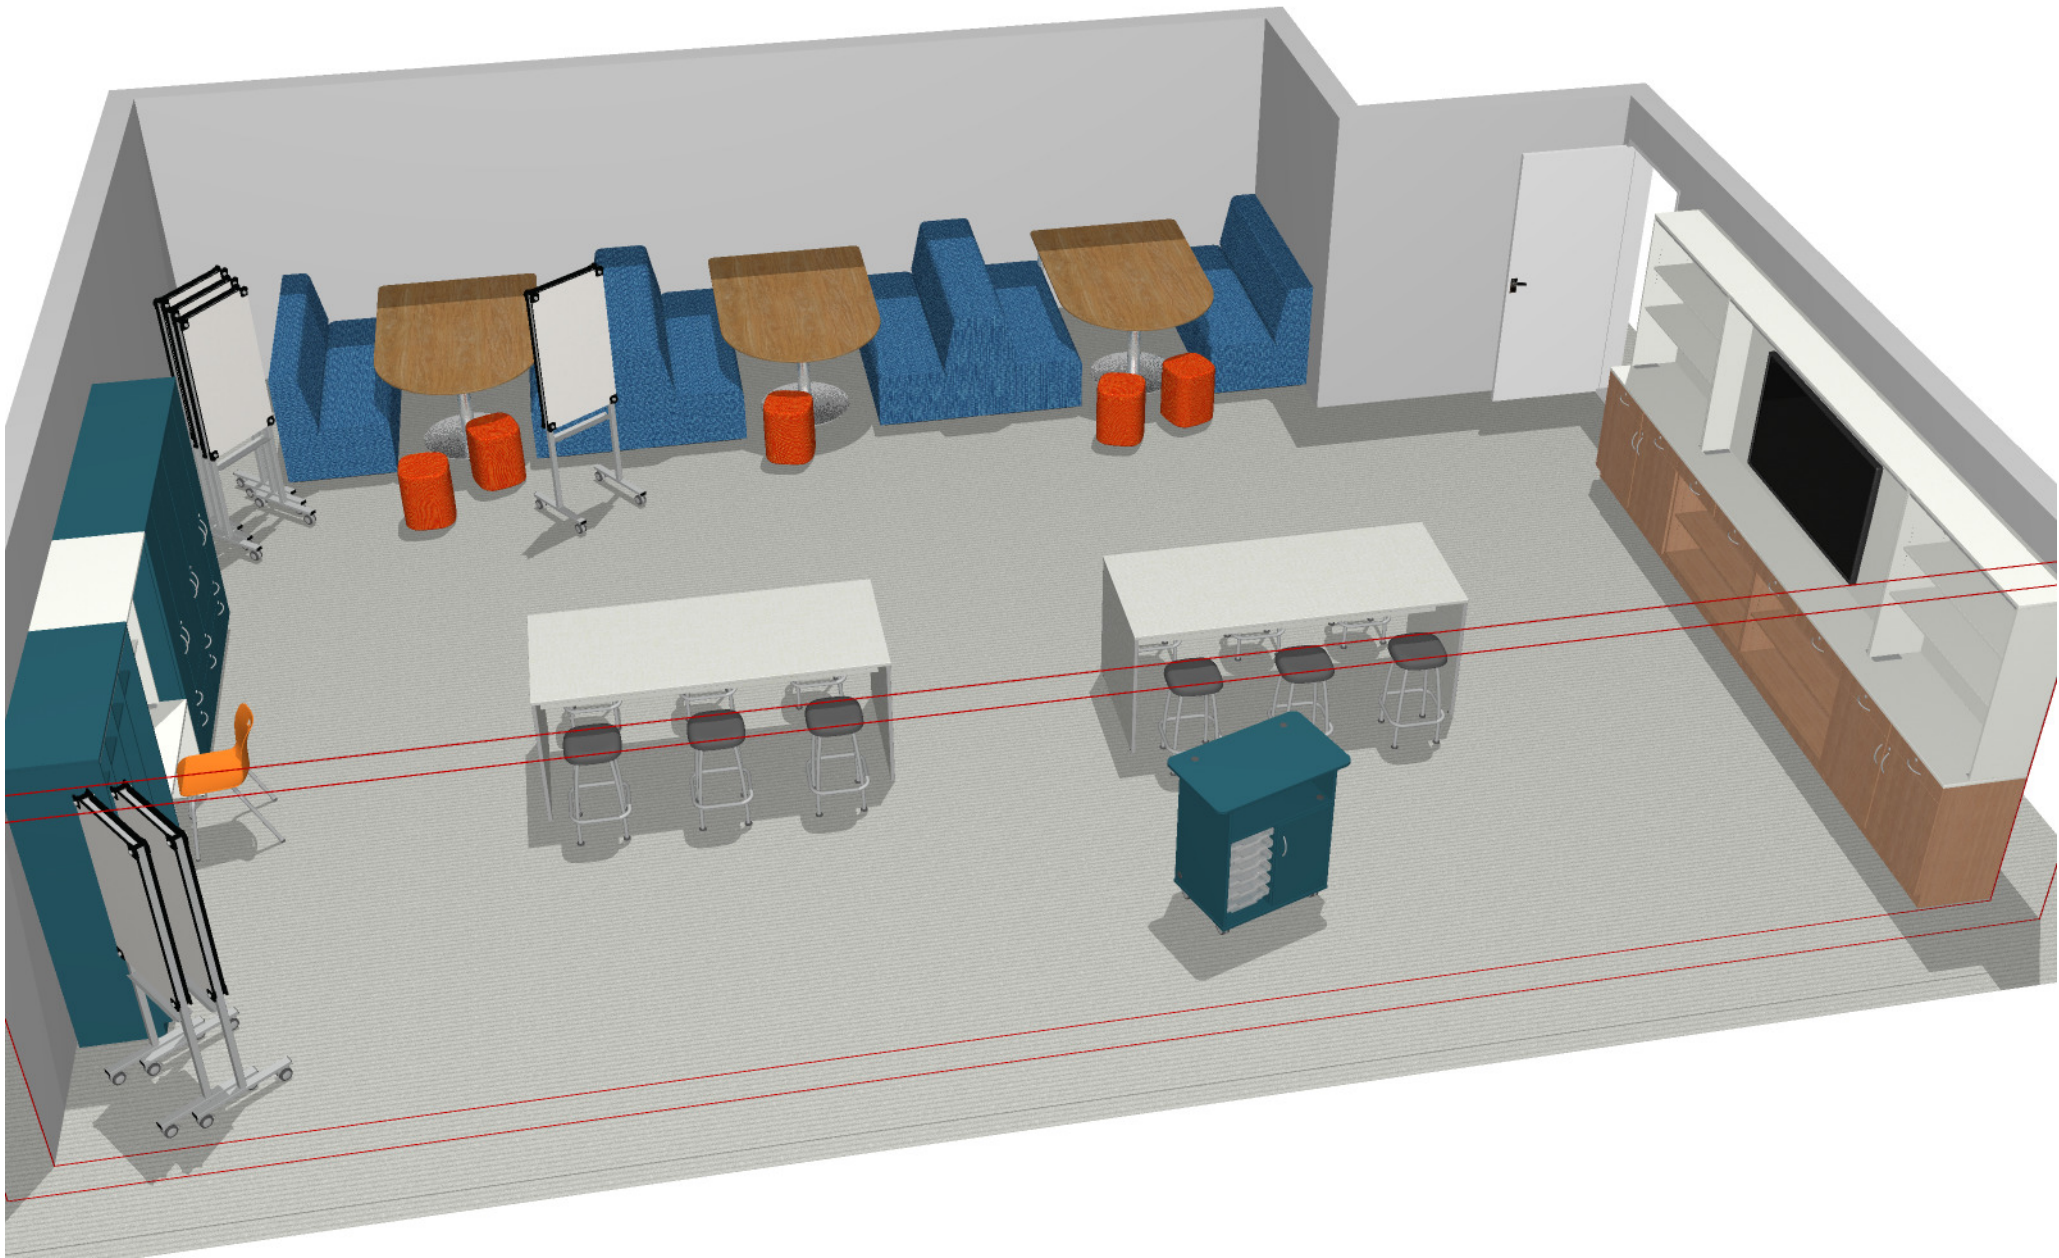

Project Name:
Staff / Teacher Lounge

Date: 1/31/2023

Rev:

Designer:
MA / JJ

Dealer is responsible for verifying site dimensions, model numbers, quantities, options, finishes and pricing.