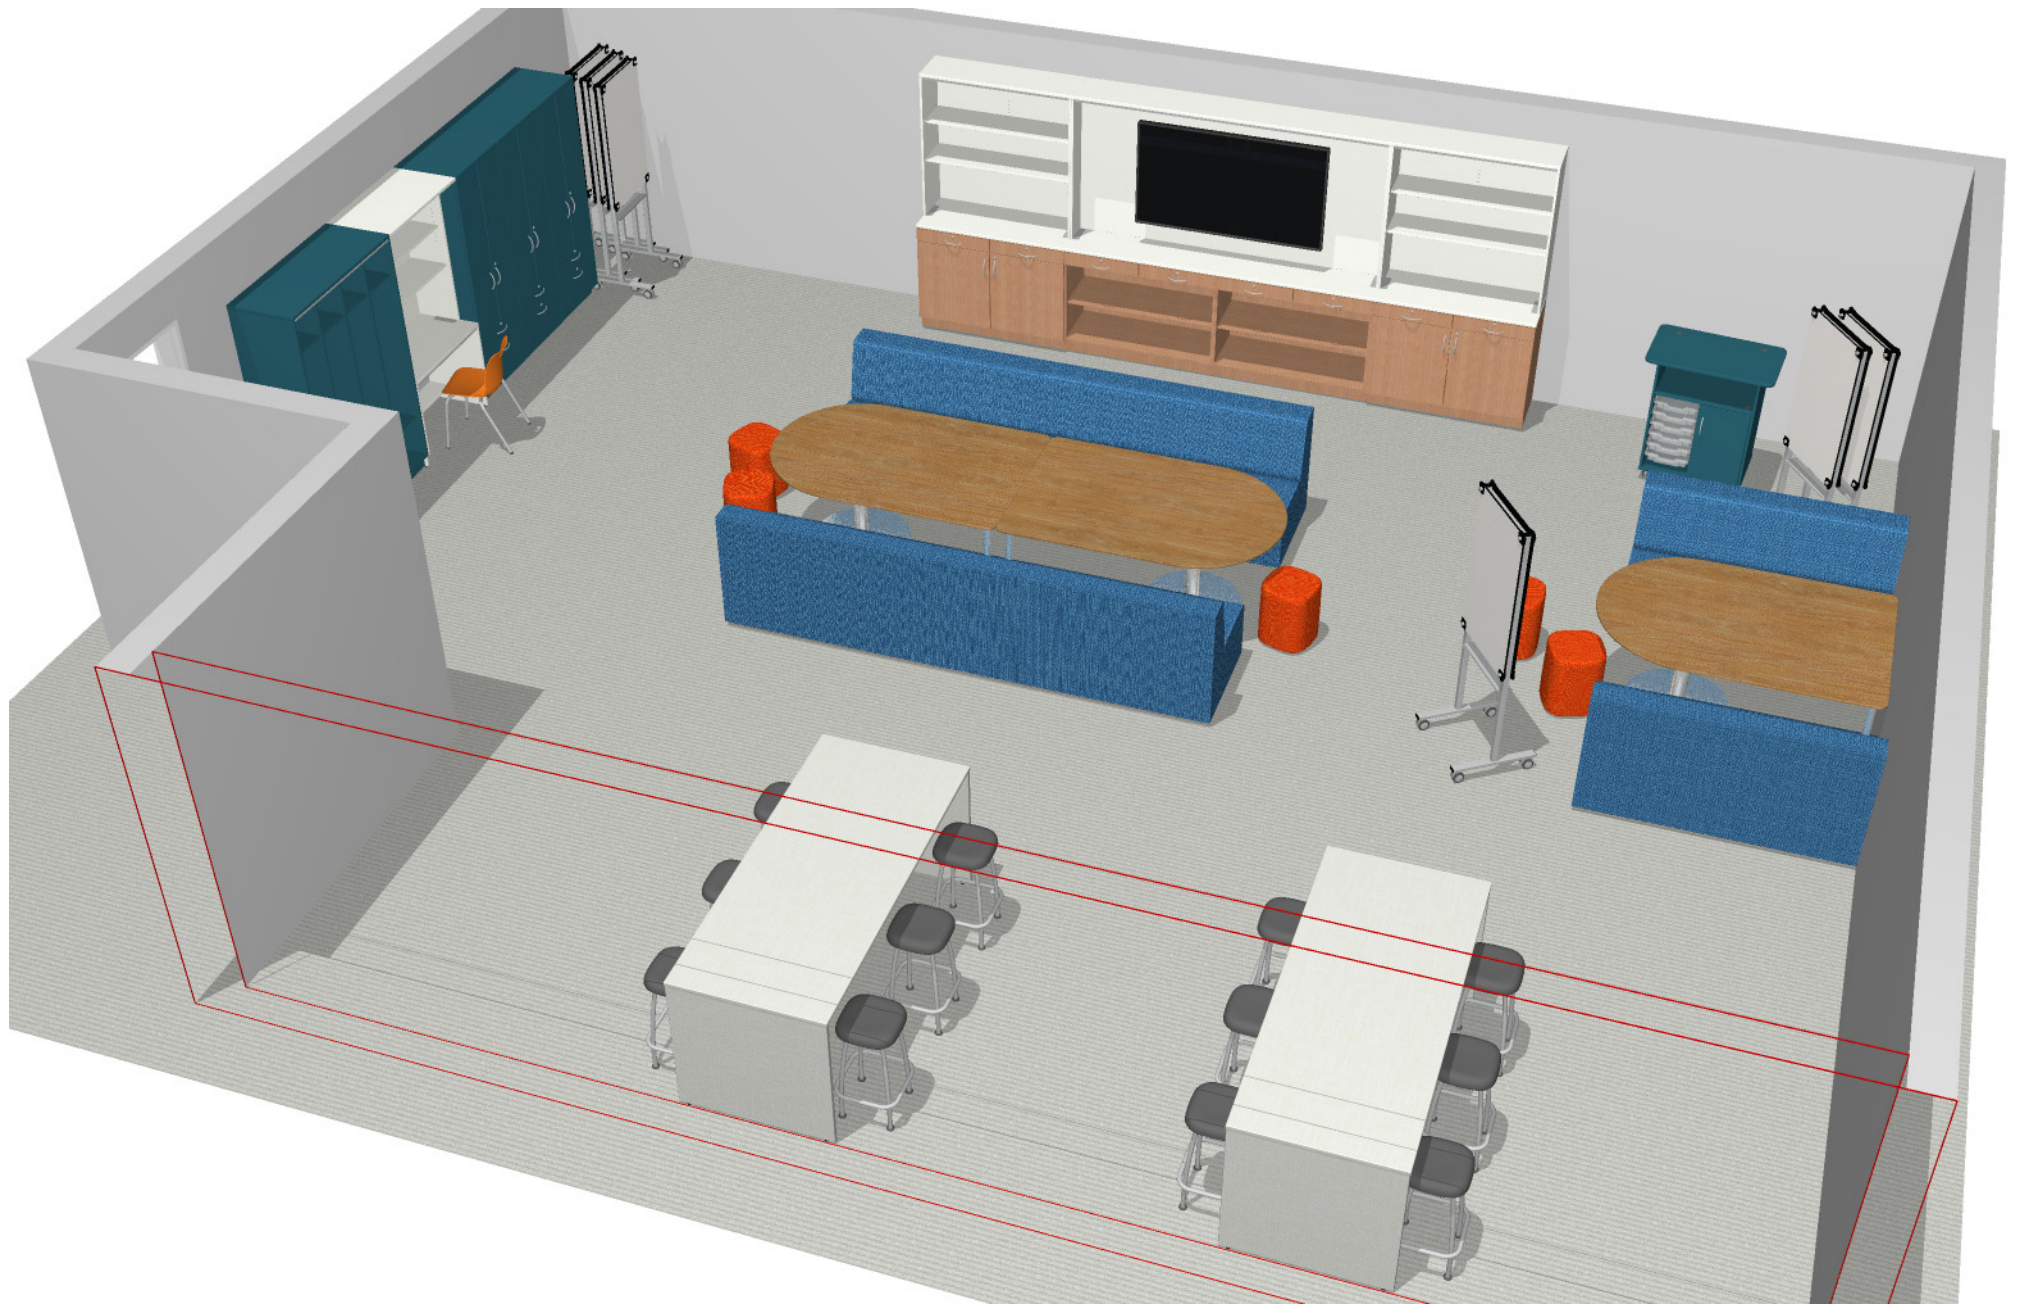

# Bill of Material

Part Number	Description	Qty	List	Ext. List
84RS860P	Full End Panel Table-Rectangle  84w 36d 36h   levelers	2	\$1,735.80	\$3,471.60
ESTCM18	Evoke Stacker, Medium Shell, 18 Inch Seat Height, Glide	1	\$192.00	\$192.00
F019-67X31X35-G	Linear Sofa 67"L x 31"W x 35"H with Glides	6	\$3,625.00	\$21,750.00
GDS1242076LD	Illusions 2.0 Tall Shelf Drawer 24w 20d 76h 3 adj shelf 1 box/1 file drawer door leveler	3	\$2,698.00	\$8,094.00
GHC1362047TN	Illusions 2.0 Hutch-Learning Wall 36w 20d 47h center position 1 adj shelf 1 fixed shelf	1	\$1,412.00	\$1,412.00
GHM1961447TN	Illusions 2.0 Monitor Hutch 96w 14d 47h	1	\$1,952.00	\$1,952.00
GHS1481447TN	Illusions 2.0 Hutch-Shelf 48w 14d 47h 1 adj shelf 1 fixed shelf no door	2	\$1,520.00	\$3,040.00
GKD1362029LN	Illusions 2.0 Base Desk 36w 20d 29h leveler	1	\$1,182.00	\$1,182.00
GL41482076LN	Illusions 2.0 Tall Locker 48w 20d 76h 4 student no door leveler	1	\$2,584.00	\$2,584.00
GSD1482037LD	Illusions 2.0 Base Shelf-Box Drawer 48w 20d 37h 1 adj shelf 2 box drawer door leveler	2	\$1,922.00	\$3,844.00
GSD1482037LN	Illusions 2.0 Base Shelf-Box Drawer 48w 20d 37h 1 adj shelf 2 box drawer no door leveler	2	\$1,482.00	\$2,964.00
GWSR09620	Illusions 2.0 Worksurface Spanning 96w 20d no backsplash	2	\$706.00	\$1,412.00
MB100	Pages - Vertical Cart   White Marker Board   72"	6	\$1,200.00	\$7,200.00
P180	Designer 2.0 Presentation Cart 36w 22d 40h no power holds 6 trays 1 adj shelf door 75mm casters	1	\$1,972.00	\$1,972.00
PBDT5084	Pedestal Base & Post Leg-D-Top  48w 72d 29h   levelers/glides	3	\$1,588.00	\$4,764.00
SSRS18	Soft Rock - Stool   Stationary	5	\$432.00	\$2,160.00
ST26FS	Rock Seating   Levelers   26"	12	\$416.00	\$4,992.00