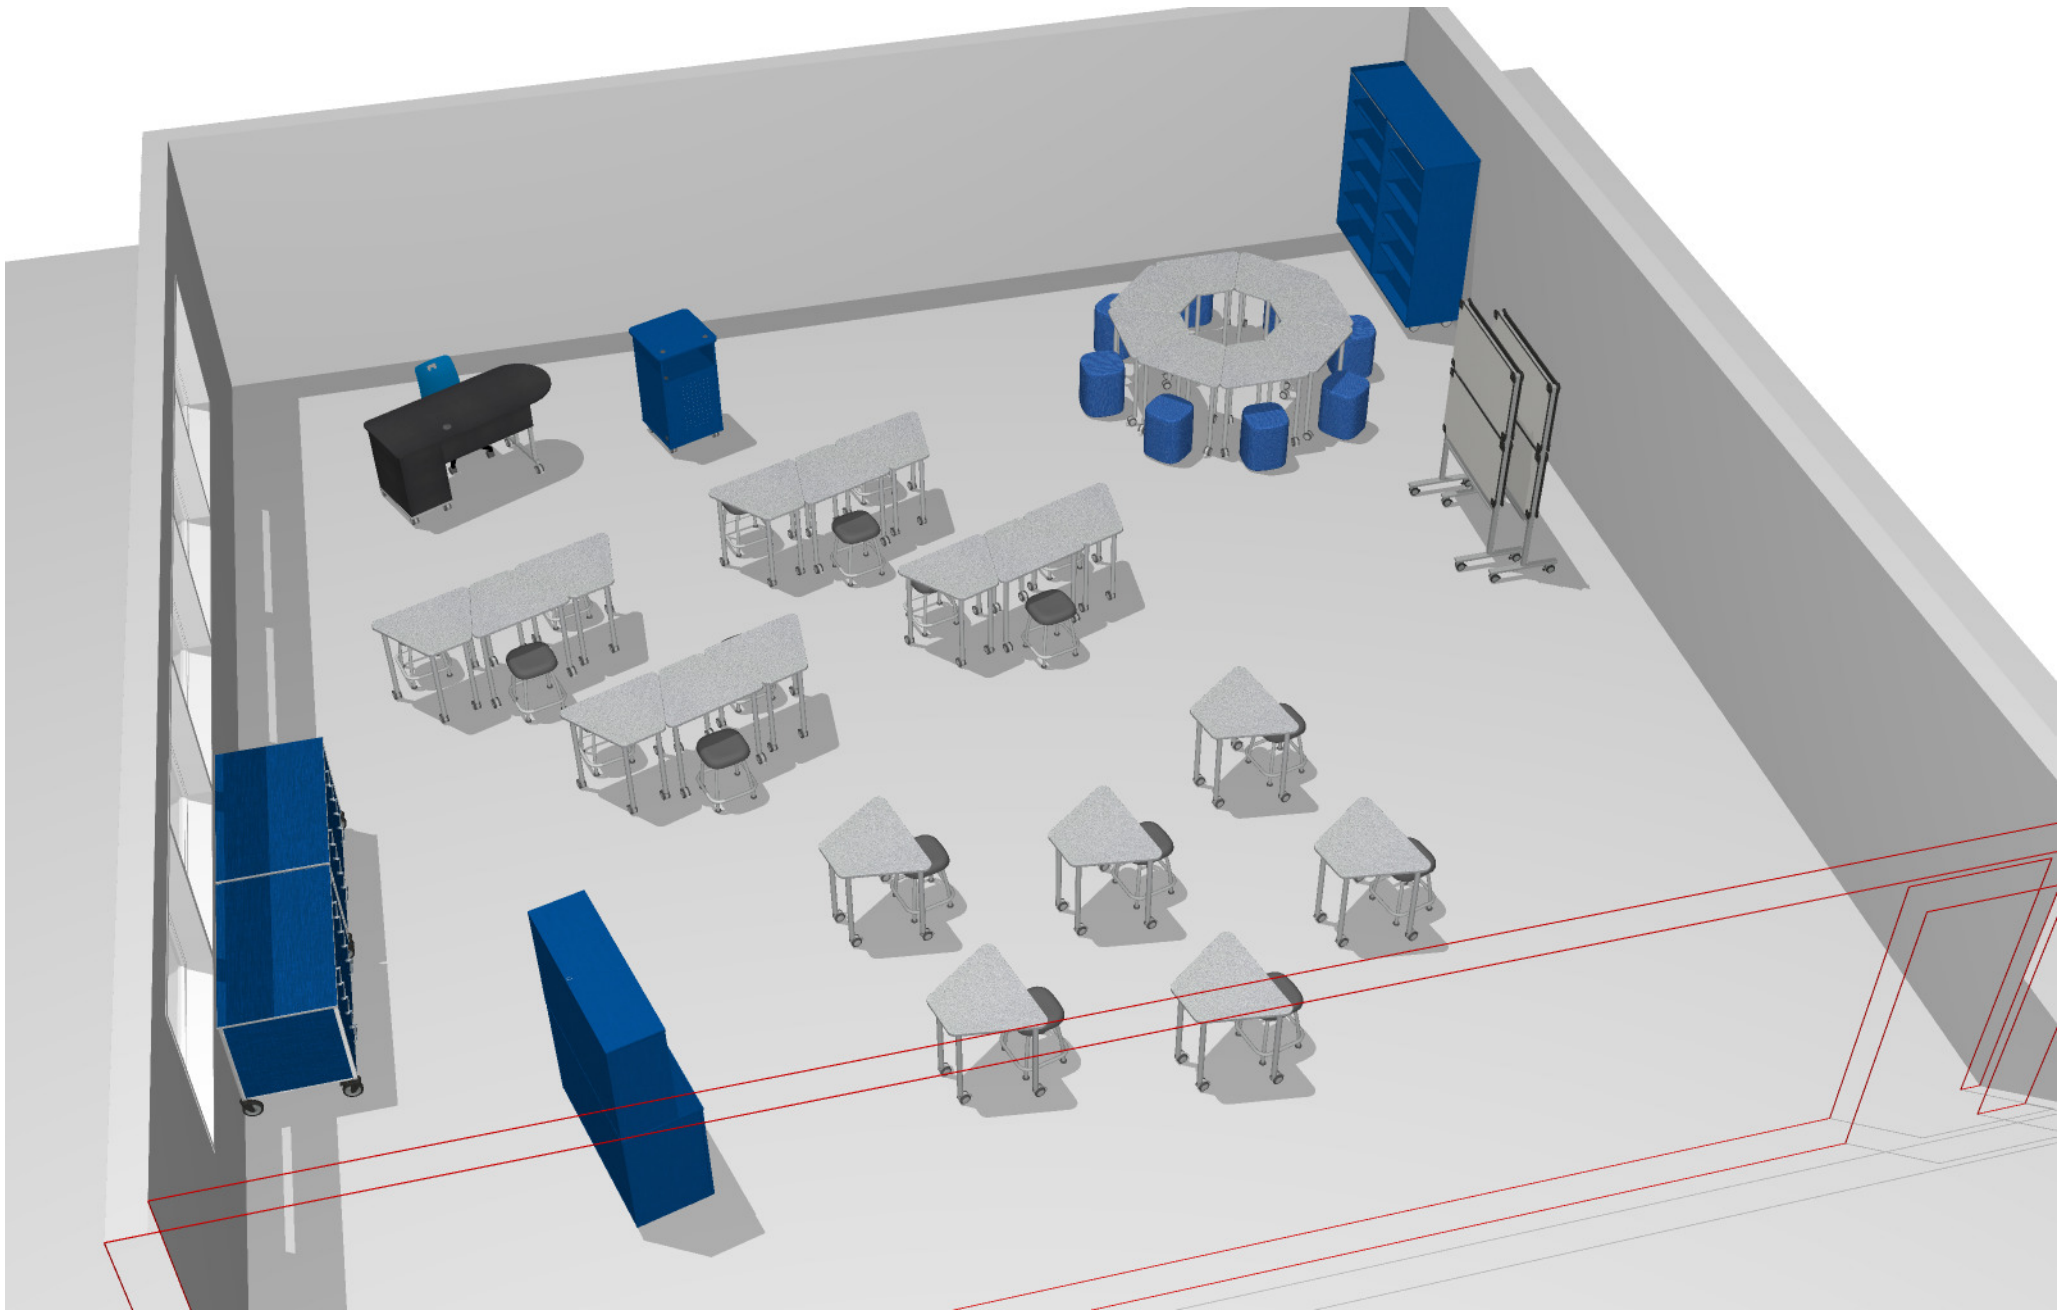

**Project Name:**

STEM  
STM.DEM.CMB.02

**Date:** 2/27/2023

**Rev:**

**Designer:**

MA / JJ

Dealer is responsible for verifying site dimensions, model numbers, quantities, options, finishes and pricing.

**Project Name:**

# Bill of Material

| Part Number  | Description  | Qty | List         | Ext. List          |
|--------------|--|-----|--------------|--------------------|
| 104050       | Mobile Desk - D-Top   right box/box/file ped   60w 24d 29h   75mm casters          | 1   | \$1,814.00   | \$1,814.00         |
| 15313        | Sheerline Drawer 48w 28d 34.25h (5) non-locking drawers 5 inch casters (2) locking | 2   | \$2,394.00   | \$4,788.00         |
| DMM14820684D | Designer 2.0 Monitor Hutch(37h storage) 48w 20d 68h 1 adj shelf door casters       | 1   | \$3,286.00   | \$3,286.00         |
| DSS13620684N | Designer 2.0 Shelf 36w 20d 68h 3 adj/1 fixed shelf no door casters                 | 2   | \$1,542.00   | \$3,084.00         |
| ETSKM21      | Evoke Task Chair, Medium Shell, 14-20 Inch Seat Height, Caster                     | 1   | \$374.00     | \$374.00           |
| MB110        | Pages Horizontal Cart 42w 22d 72h (4) Pages boards 75mm casters                    | 2   | \$1,262.00   | \$2,524.00         |
| P150         | Designer 2.0 Presentation Cart 22w 22d 40h no power holds 6 trays 75mm casters     | 1   | \$1,492.00   | \$1,492.00         |
| SSRS18       | Soft Rock - Stool   Stationary   | 8   | \$432.00     | \$3,456.00         |
| ST18FS       | Rock Seating   Levelers   18"  | 18  | \$390.00     | \$7,020.00         |
| TUNG3024F29C | Unitized Frame-Wedge  30w 24d 29h   75mm casters                                   | 26  | \$574.00     | \$14,924.00        |
|              |  |     | <b>Total</b> | <b>\$42,762.00</b> |