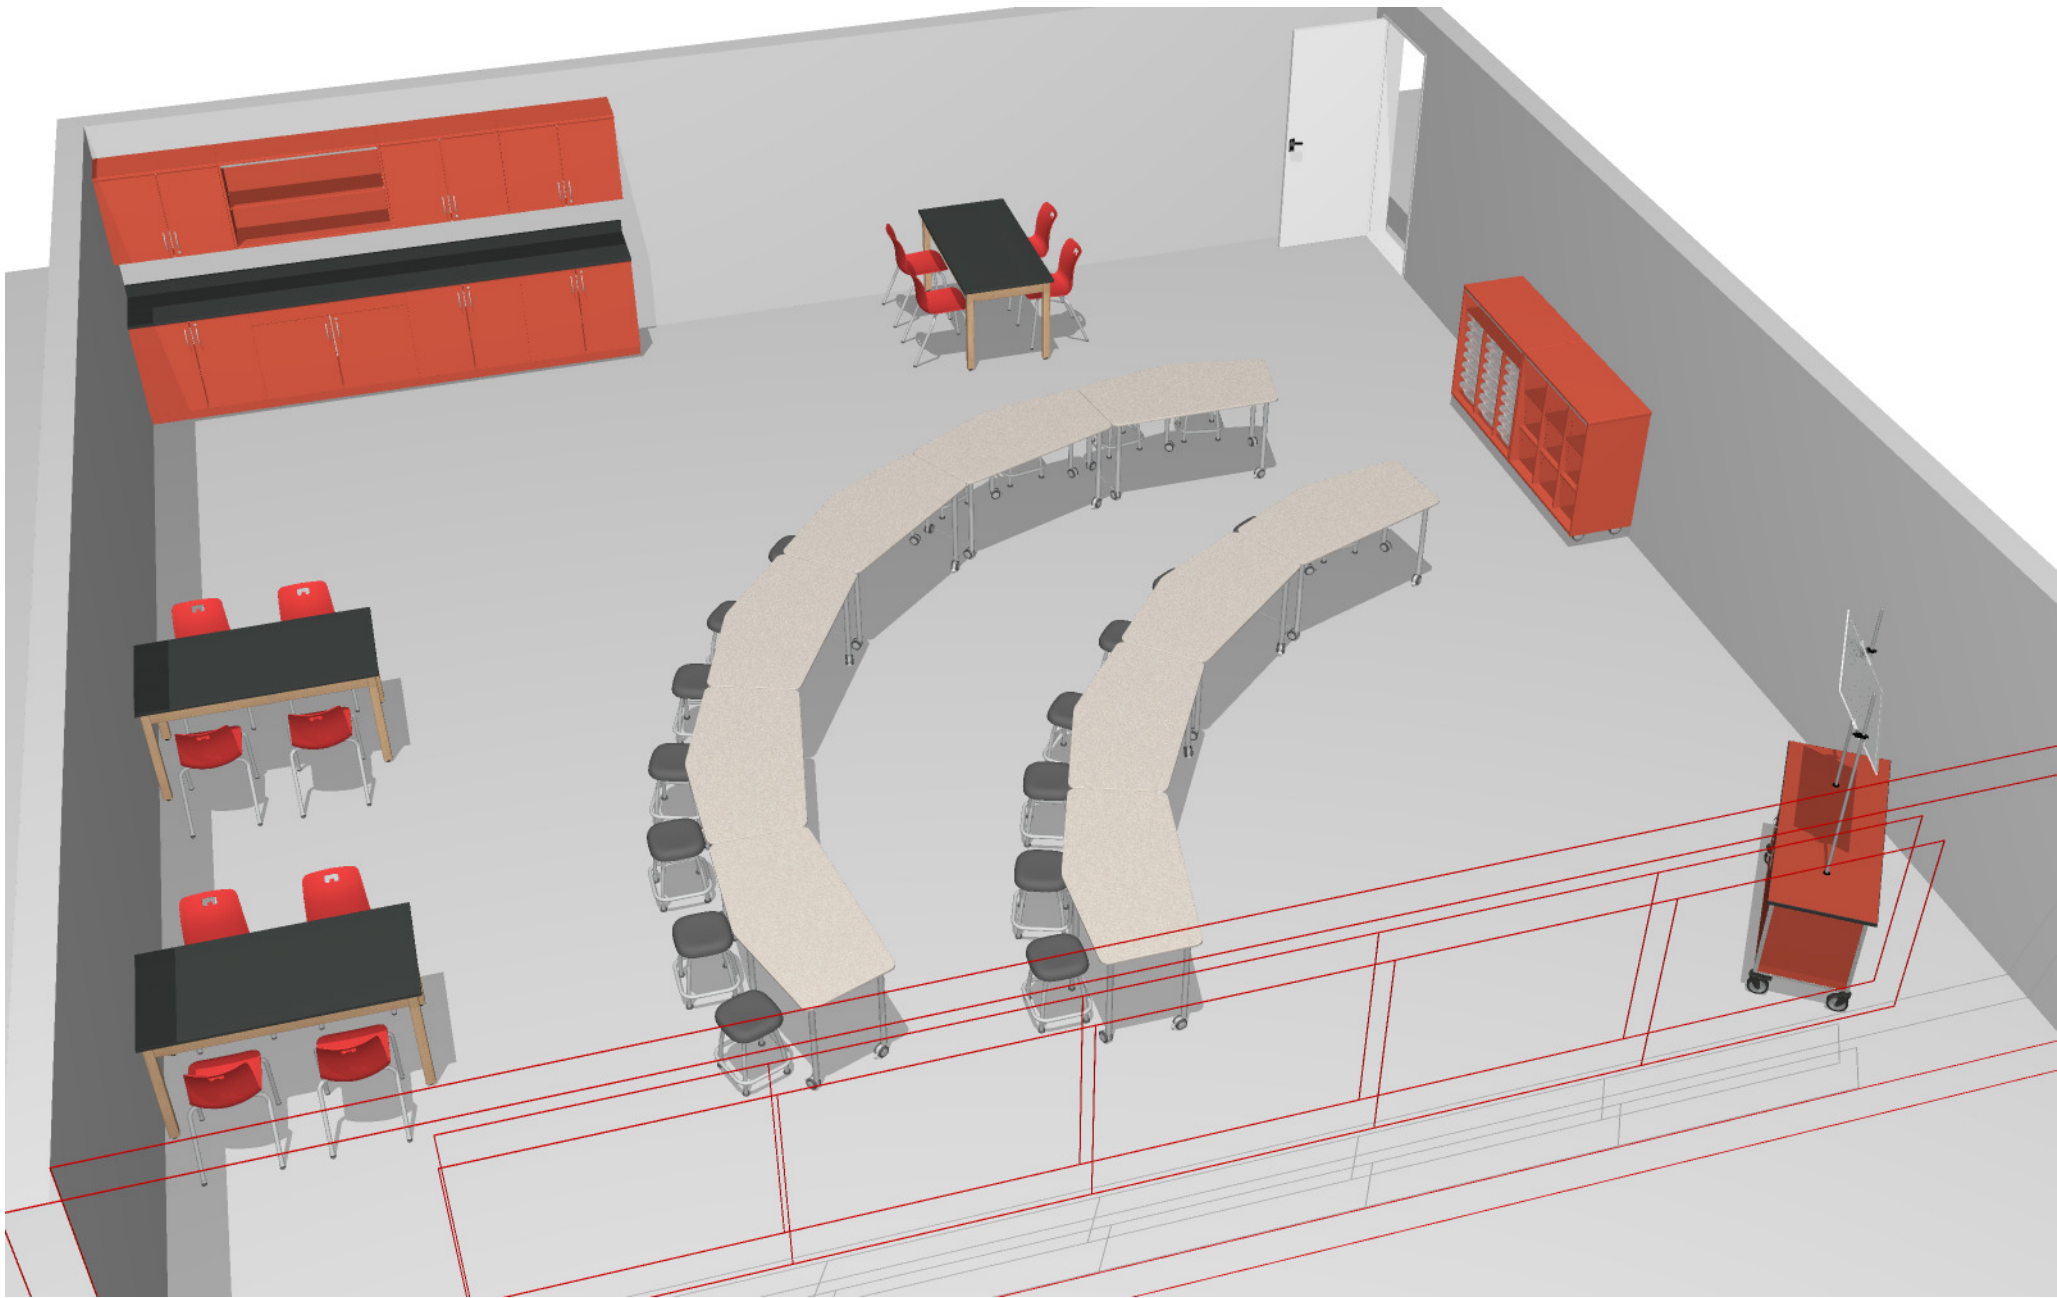

Project Name:

STEM
STM.DEM.CMB.01

Date: 2/27/2023

Rev:

Designer:

MA/ JJ

Dealer is responsible for verifying site dimensions, model numbers, quantities, options, finishes and pricing.

Project Name:

STEM
STM.DEM.CMB.01

Date: 2/27/2023

Rev:

Designer:

MA / JJ

Dealer is responsible for verifying site dimensions, model numbers, quantities, options, finishes and pricing.

Bill of Material

Part Number	Description	Qty	List	Ext. List
170901	Sheerline Demonstrator Workstation 60w 24d 34.25h hpl worksurface adj mirror (3) locking drawers (2) adj shelves locking doors 5 inch casters (2) locking	1	\$3,596.00	\$3,596.00
21RS6304	Wood Leg Table - Rectangle 60w 30d 30h levelers	3	\$874.00	\$2,622.00
BRCH6182	Post Leg - Chevron 60w 29d 75mm casters 29"	10	\$840.00	\$8,400.00
DCD14220444N	Designer 2.0 Cubby(9) 42w 20d 44h no door casters	1	\$1,466.00	\$1,466.00
DTC14220444N	Designer 2.0 Tray-Shelf 42w 20d 44h holds 24 trays no door casters	1	\$1,998.00	\$1,998.00
ESTCM18	Evoke Stacker, Medium Shell, 18 Inch Seat Height, Glide	12	\$192.00	\$2,304.00
GAB1482037LD	Illusions 2.0 Base Sink 48w 20d 37h no shelf door leveler	1	\$1,702.00	\$1,702.00
GSS1361429WD	Illusions 2.0 Wall Hung Shelf 36w 14d 29h 1 adj shelf door	3	\$1,100.00	\$3,300.00
GSS1362037LD	Illusions 2.0 Base Shelf 36w 20d 37h 2 adj shelf door leveler	3	\$1,692.00	\$5,076.00
GSS1481429WN	Illusions 2.0 Wall Hung Shelf 48w 14d 29h 1 adj shelf no door	1	\$730.00	\$730.00
GWBR07204	Illusions 2.0 Backsplash 72w 1d 4h	1	\$74.00	\$74.00
GWBR08404	Illusions 2.0 Backsplash 84w 1d 4h	1	\$90.00	\$90.00
GWSR07220	Illusions 2.0 Worksurface Spanning 72w 20d no backsplash	1	\$530.00	\$530.00
GWSR08420	Illusions 2.0 Worksurface Spanning 84w 20d no backsplash	1	\$618.00	\$618.00
ST18FS	Rock Seating Levelers 18"	20	\$390.00	\$7,800.00
			Total	\$40,306.00