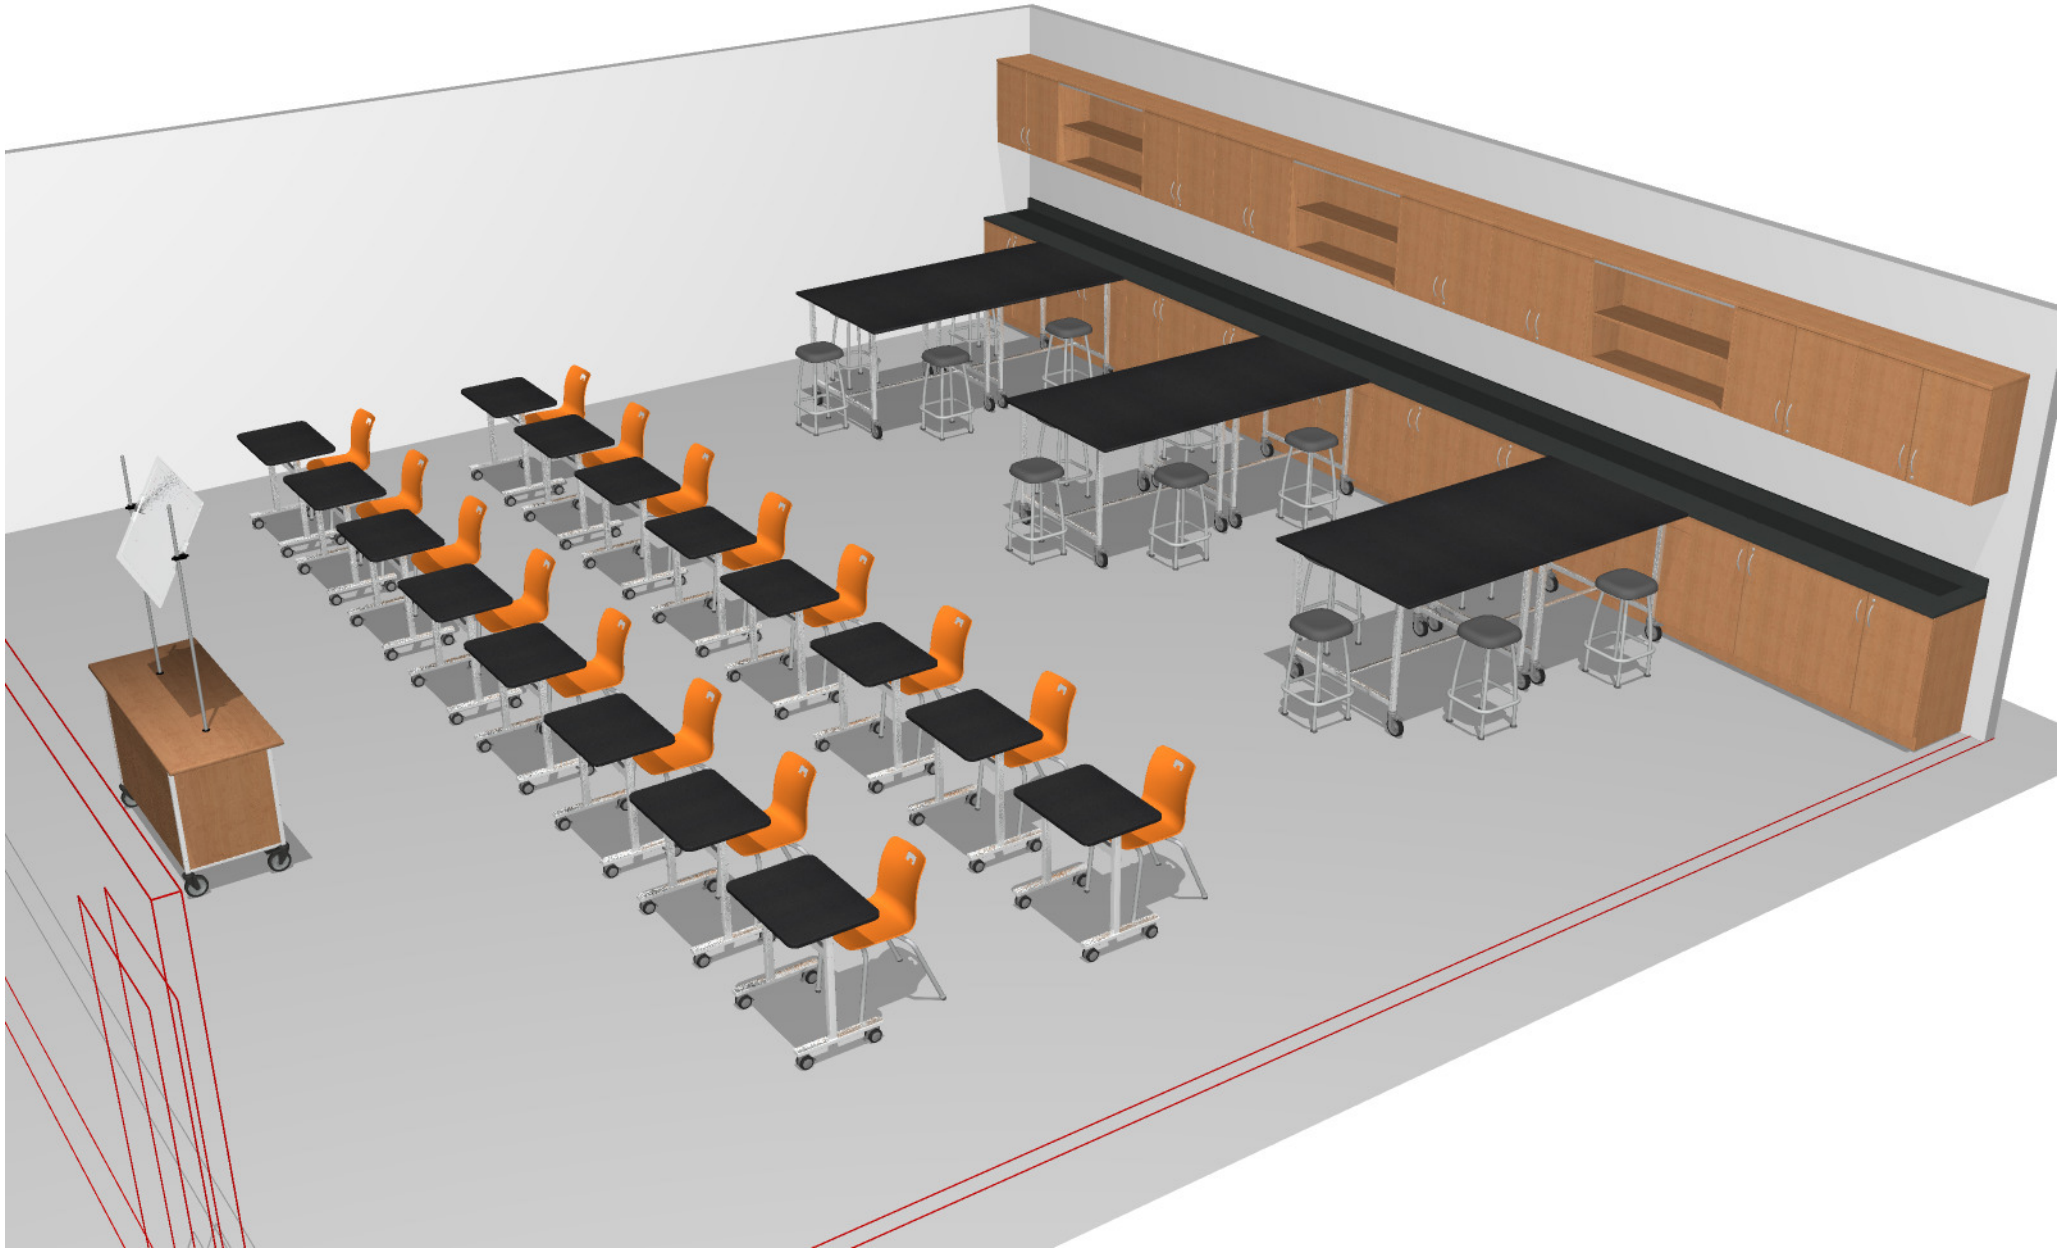

Project Name:

Science
SCN.DEM.CMB.01

Date: 6/14/2022

Rev:

Designer:

MA / JJ

Dealer is responsible for verifying site dimensions, model numbers, quantities, options, finishes and pricing.