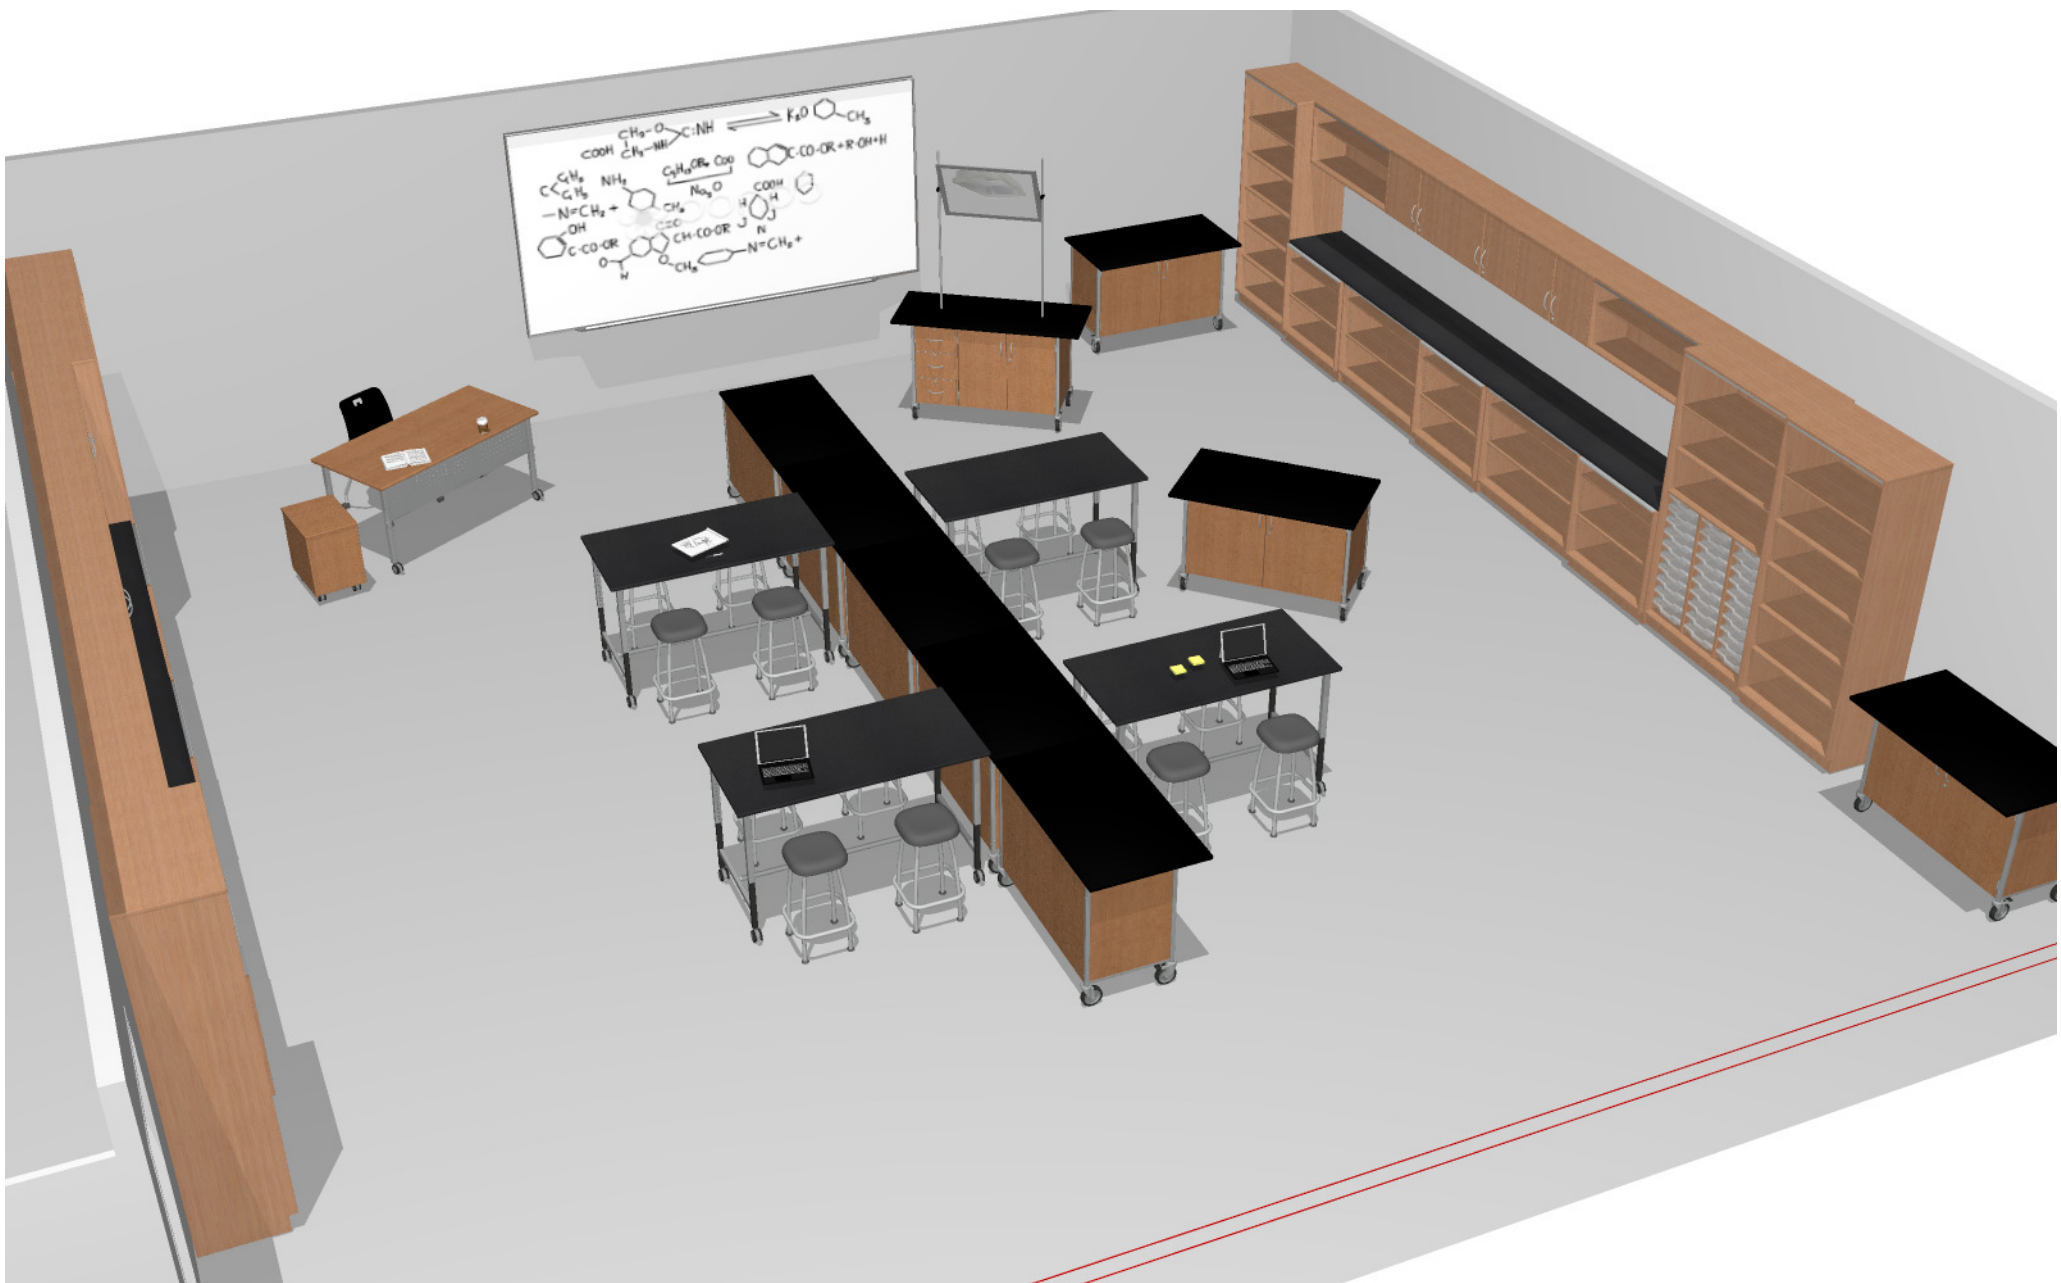

Project Name:
Science
SCN.DEM.CLS.02

Date: 6/14/2022
Rev:

Designer:
MA / JJ

Dealer is responsible for verifying site dimensions, model numbers, quantities, options, finishes and pricing.