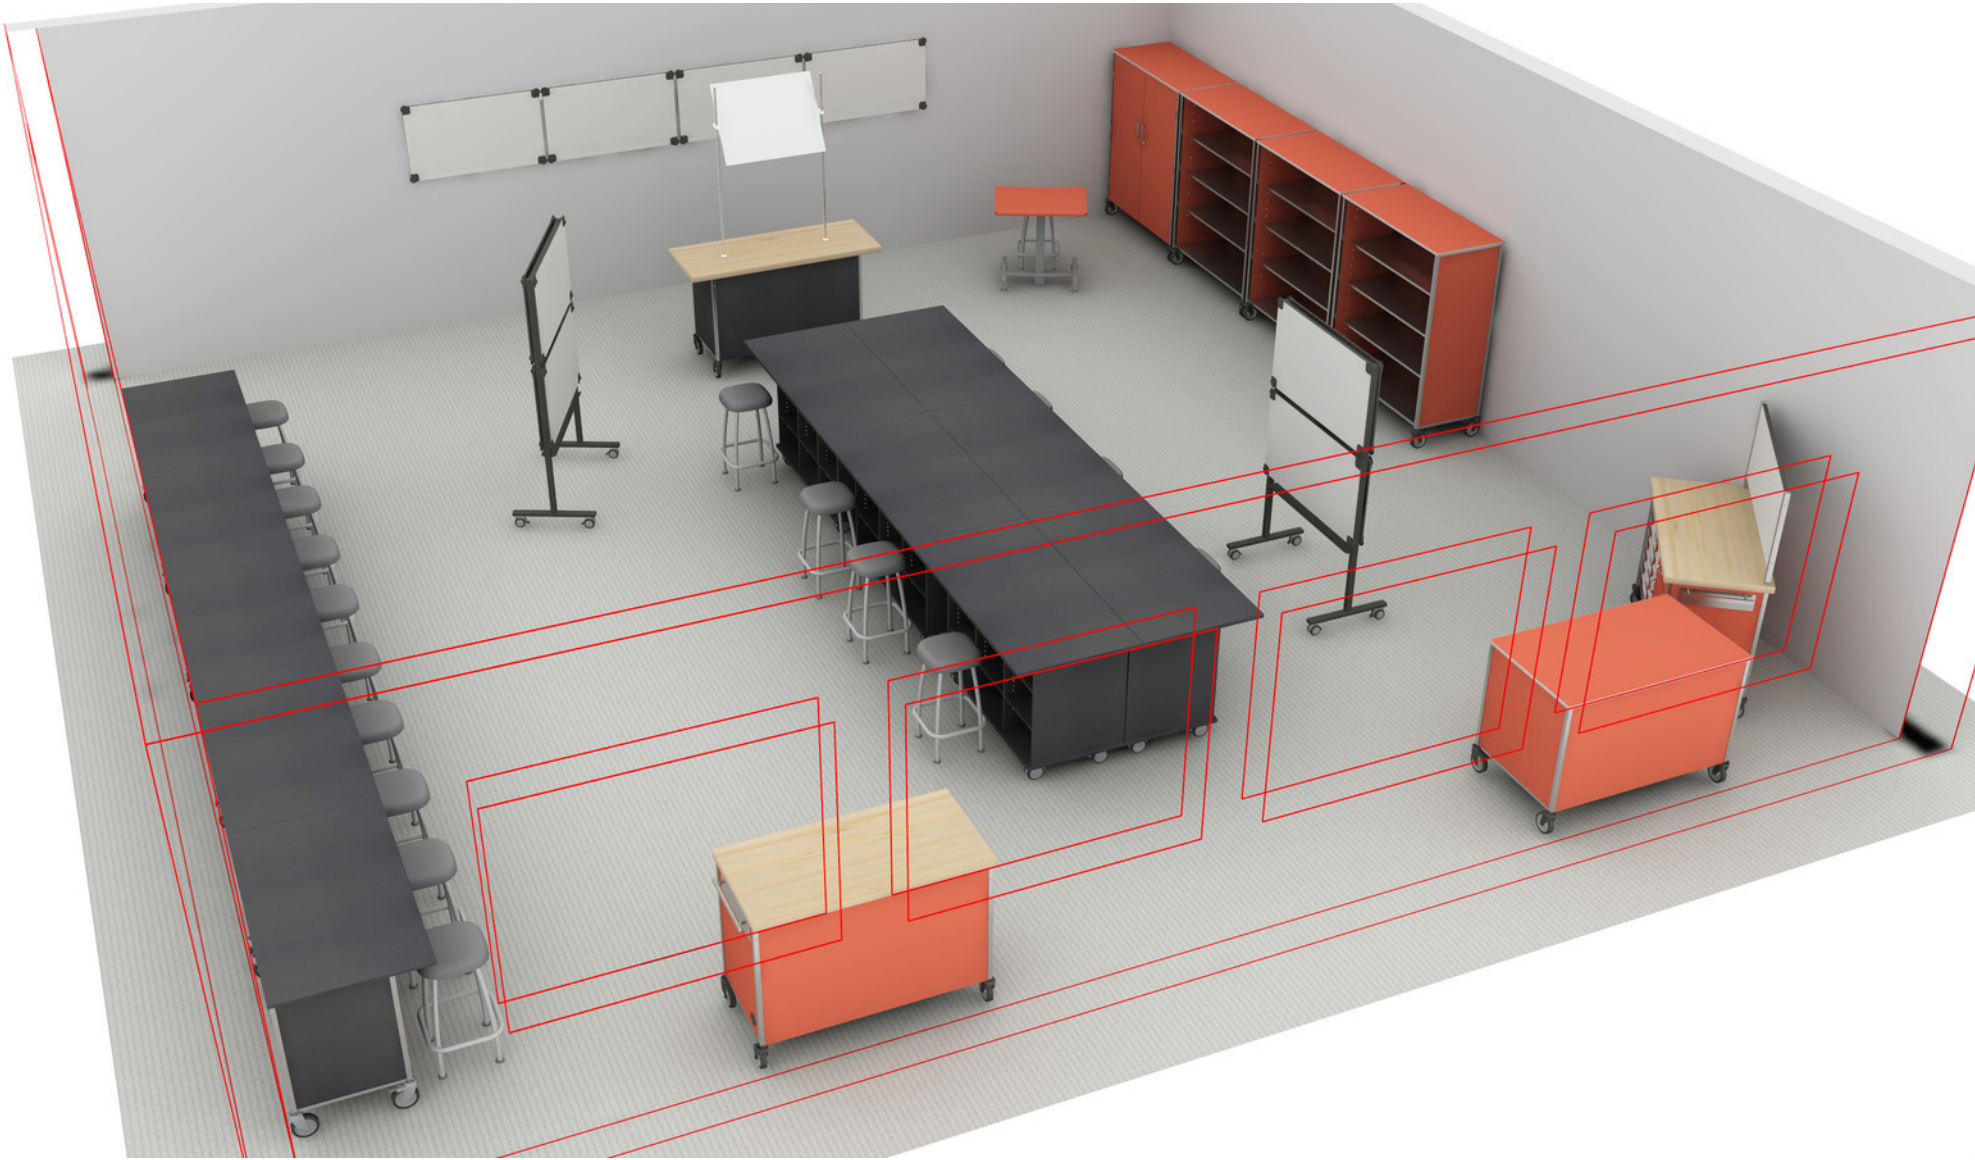

Project Name:

Sheerline Maker Space
Alternative 2

Date: 11/30/2022

Rev:

Designer:

JJ

Dealer is responsible for
verifying site dimensions,
model numbers, quantities,
options, finishes and pricing.