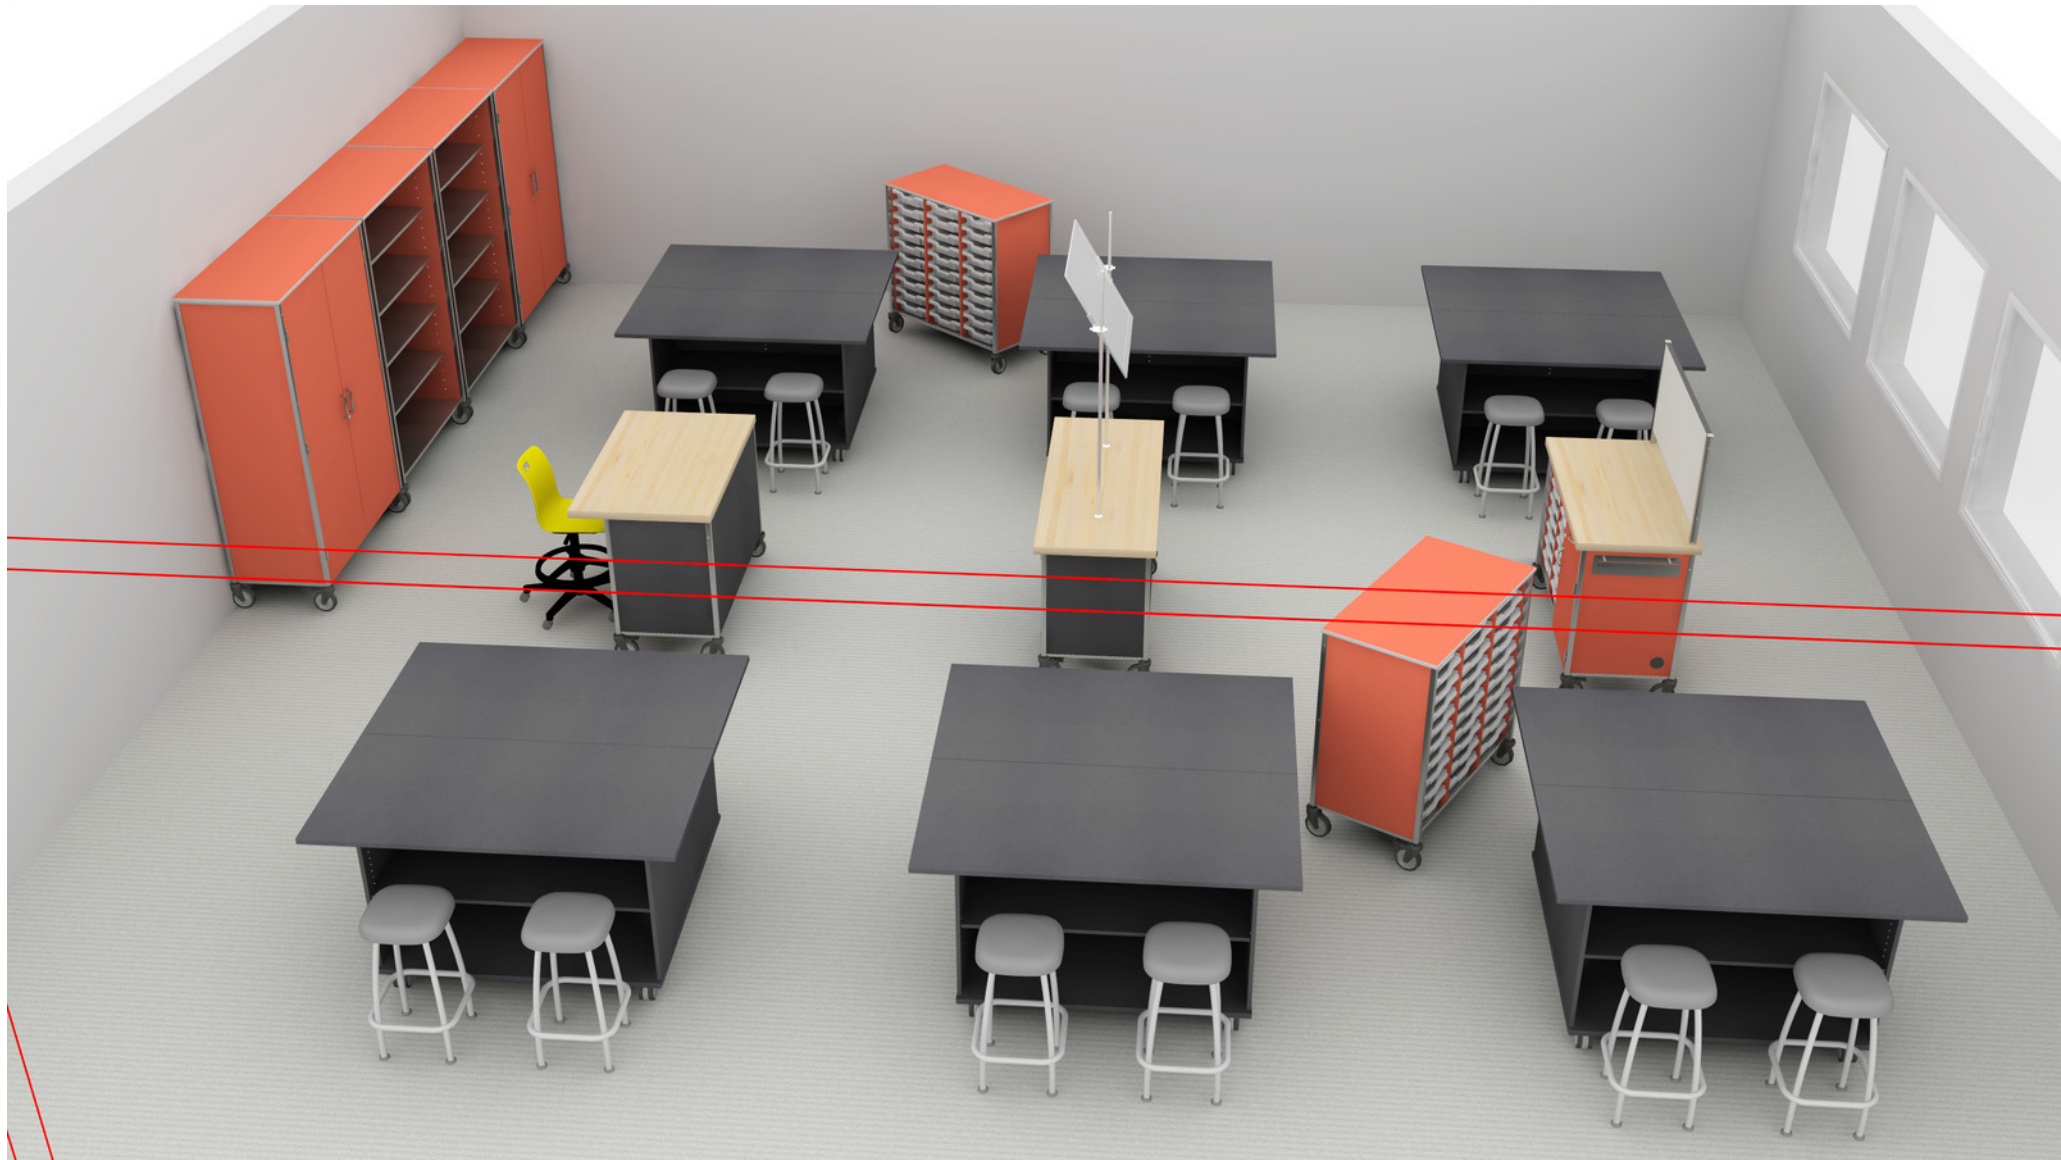

Project Name:

Sheerline Maker Space
Alternative 1

Date: 11/30/2022

Rev:

Designer:

JJ

Dealer is responsible for
verifying site dimensions,
model numbers, quantities,
options, finishes and pricing.