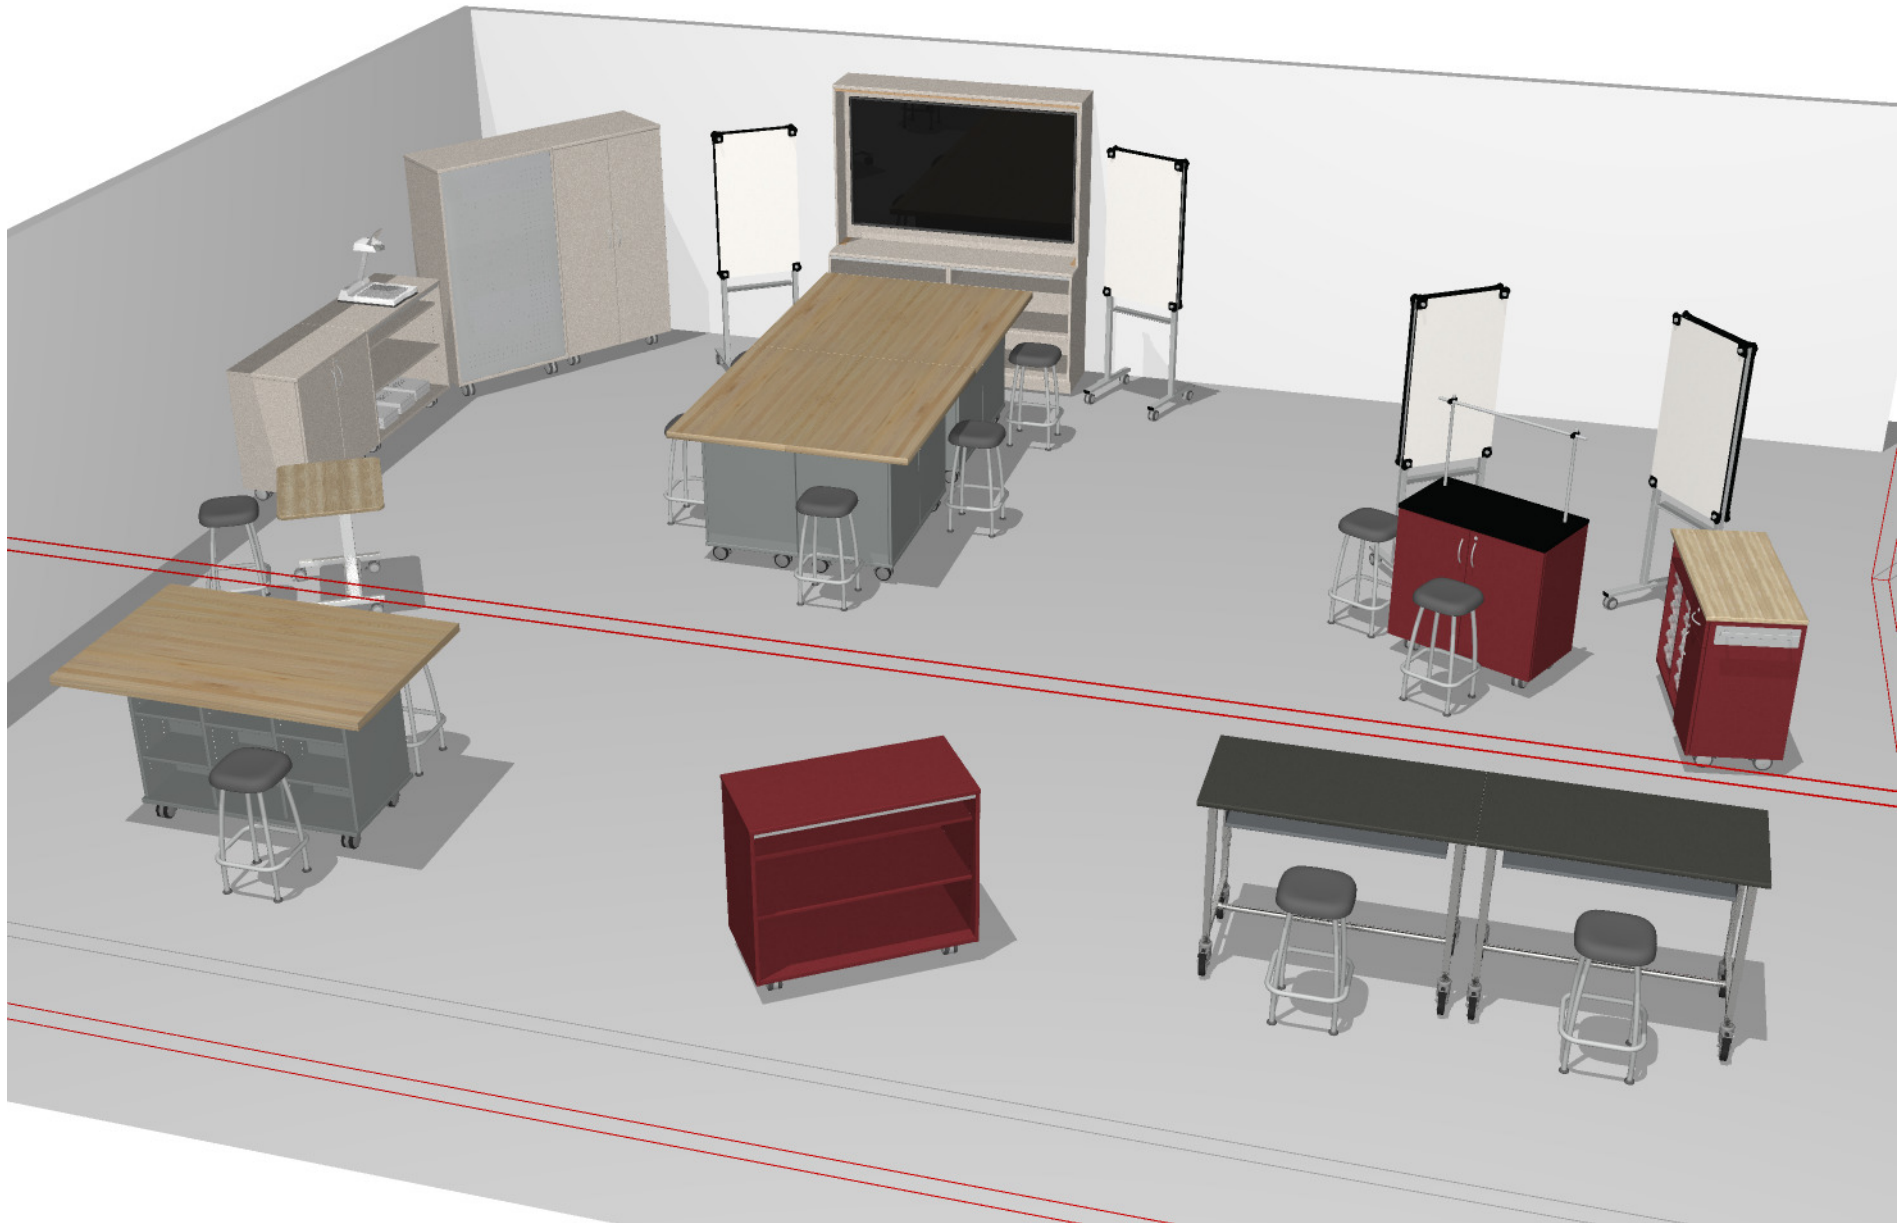

Project Name:

Makerspace
MKR.FAC.CLS.03

Date: 6/14/2022

Rev:

Designer:

MA / JJ

Dealer is responsible for verifying site dimensions, model numbers, quantities, options, finishes and pricing.