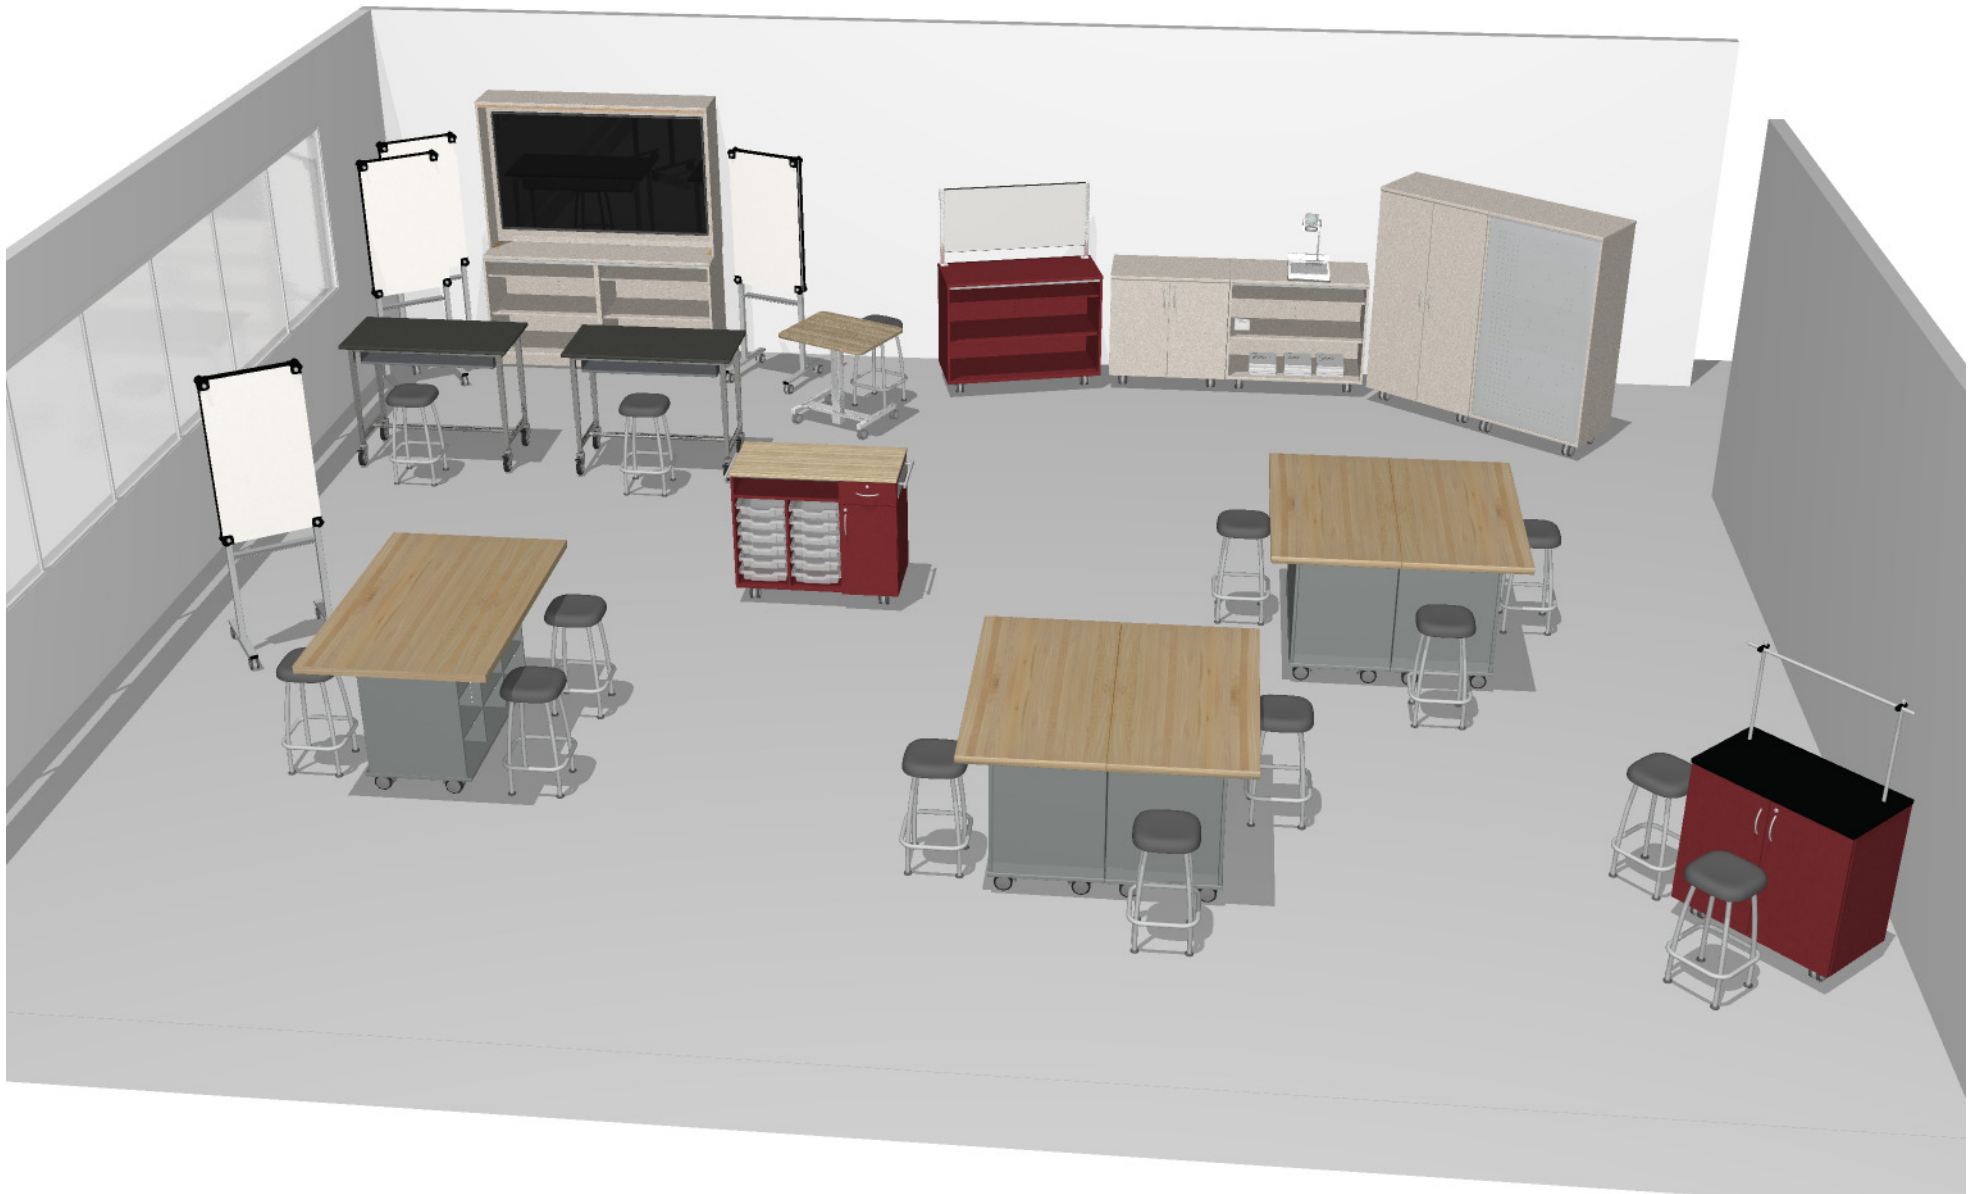

Project Name:

Makerspace
MKR.FAC.CLS.01

Date: 5/31/2022

Rev:

Designer:

MA / JJ

Dealer is responsible for verifying site dimensions, model numbers, quantities, options, finishes and pricing.