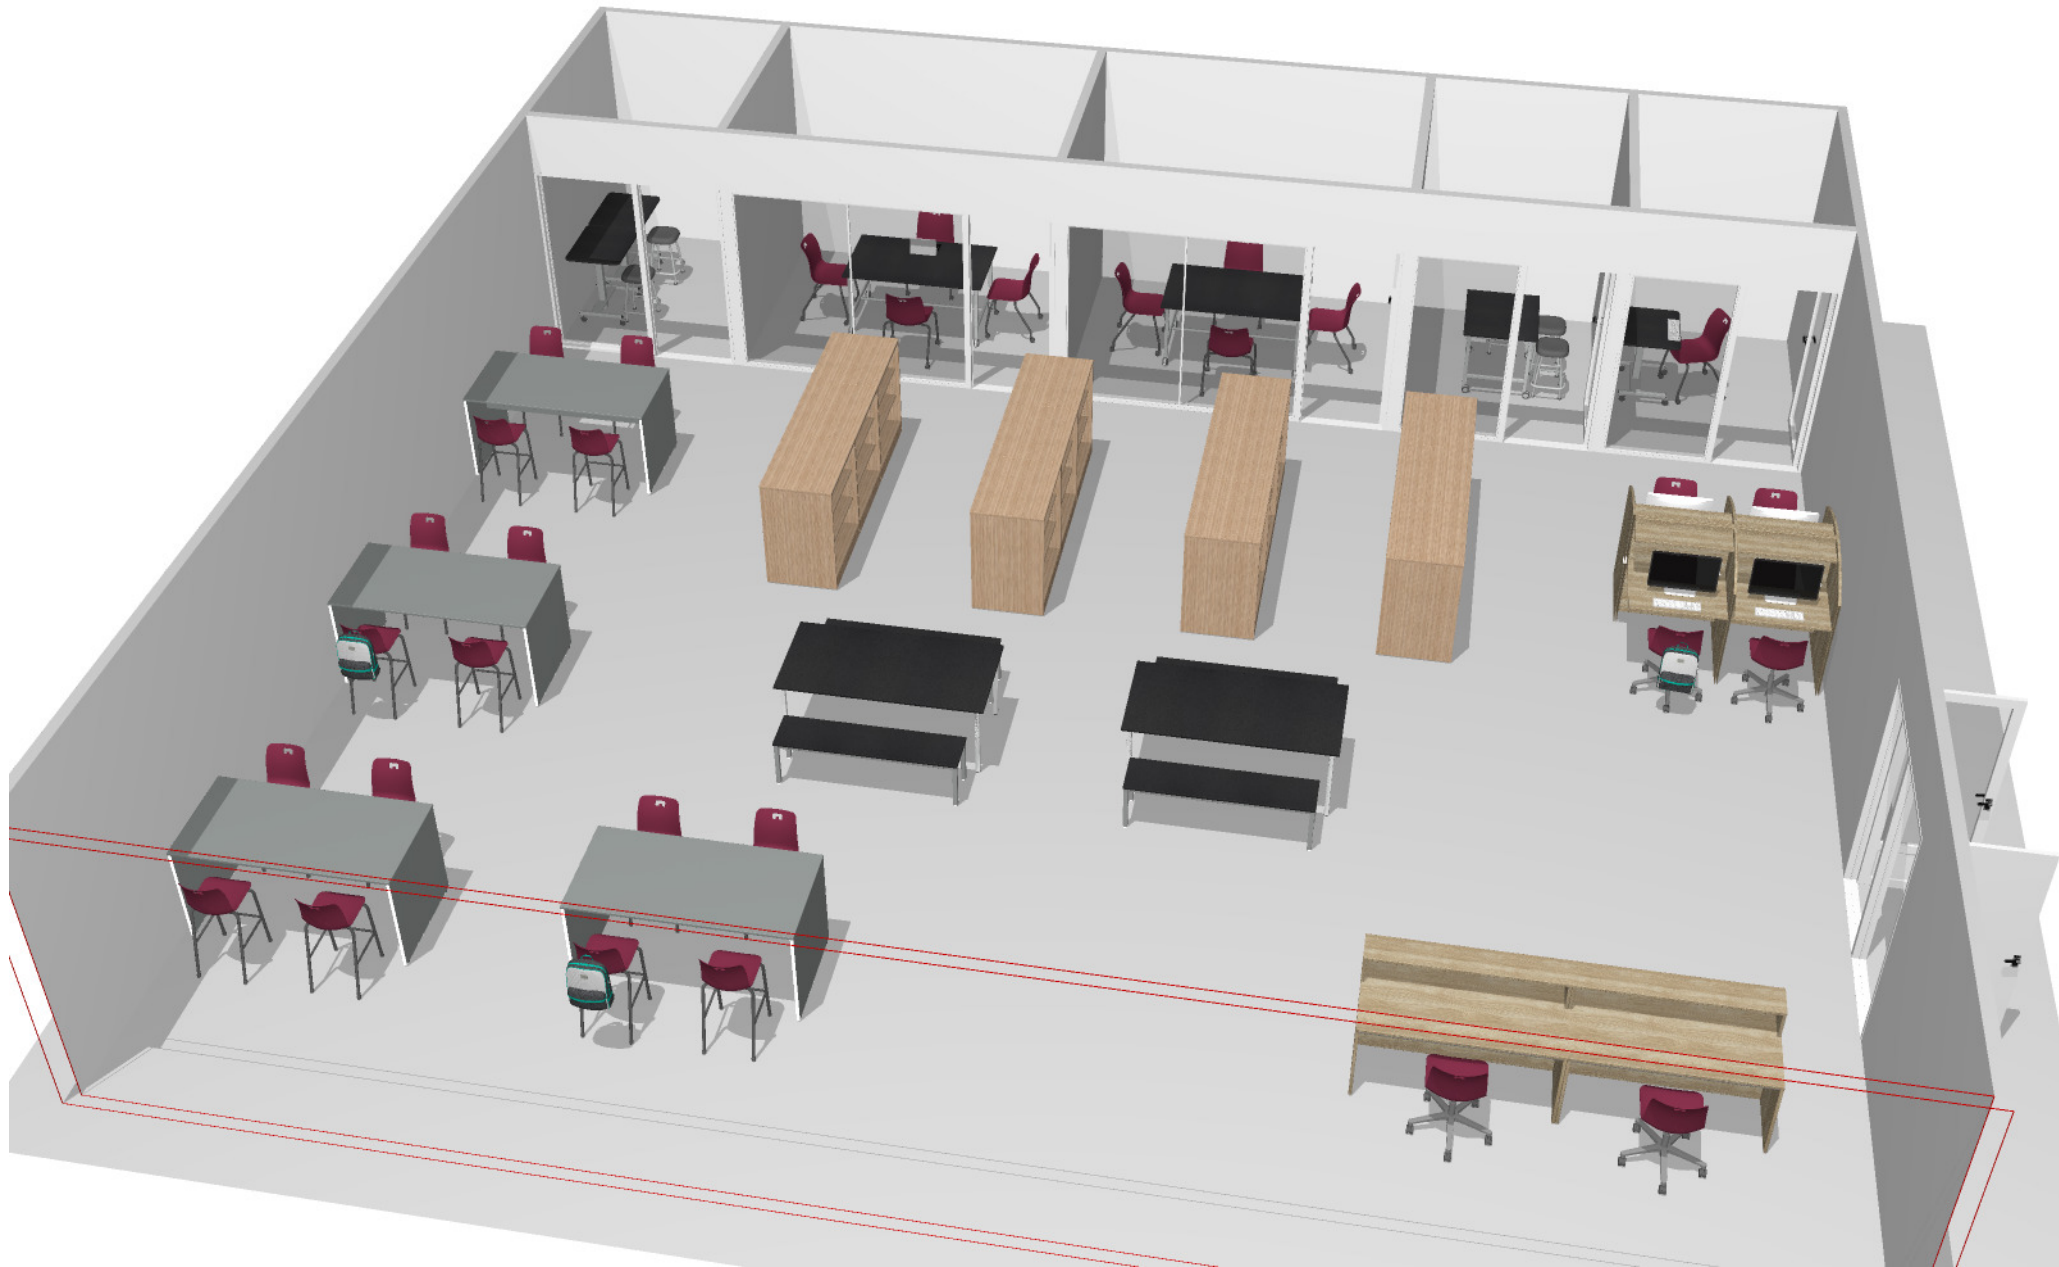

Project Name:
Media Center

Date: 2/28/2023
Rev:

Designer:
MA / JJ

Dealer is responsible for verifying site dimensions, model numbers, quantities, options, finishes and pricing.