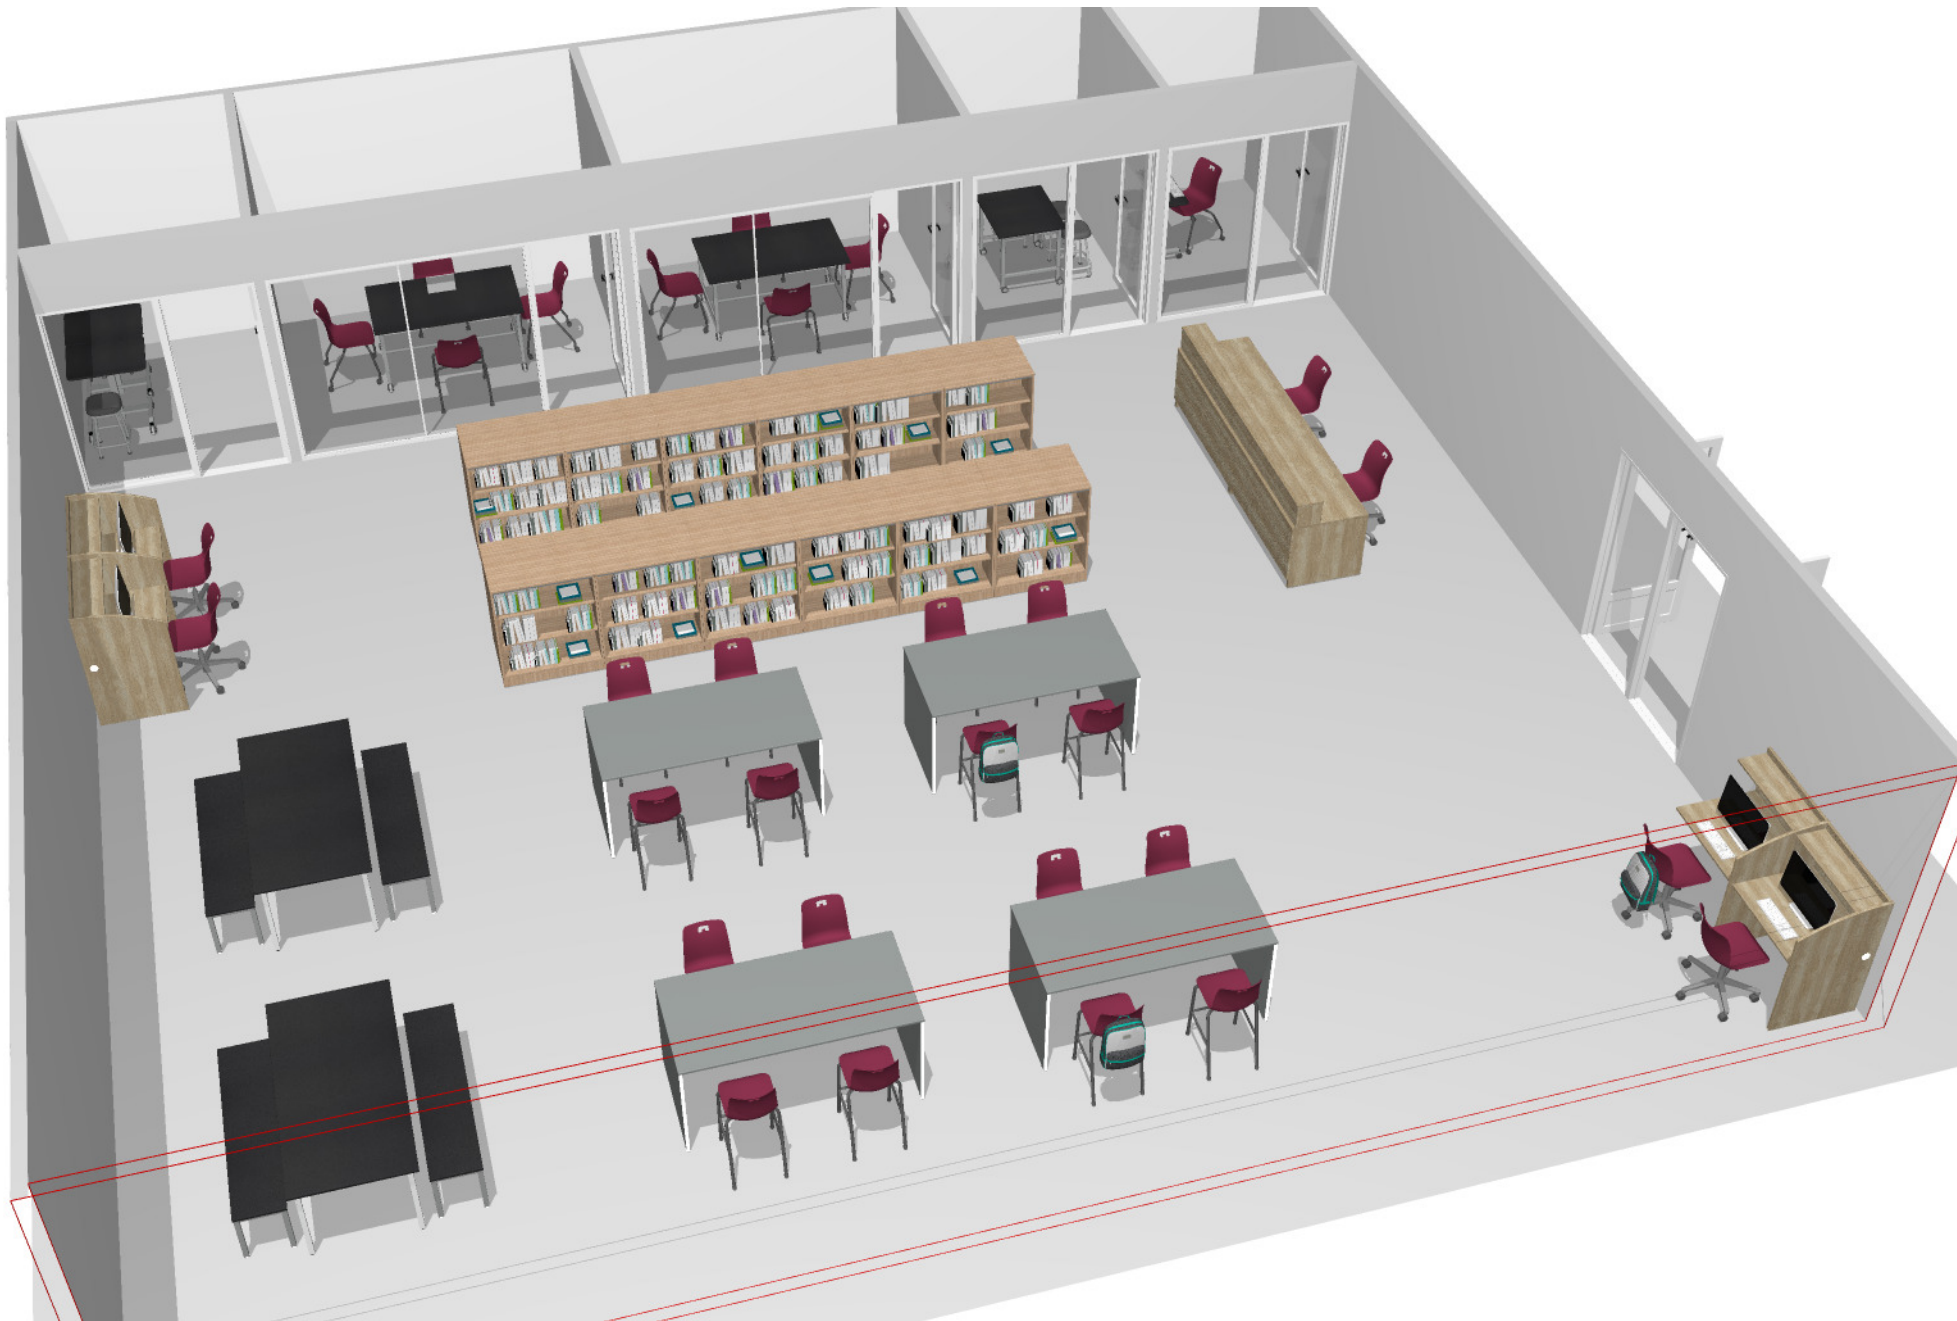

Project Name:
Media Center

Date: 2/28/2023
Rev:

Designer:
MA / JJ

Dealer is responsible for verifying site dimensions, model numbers, quantities, options, finishes and pricing.