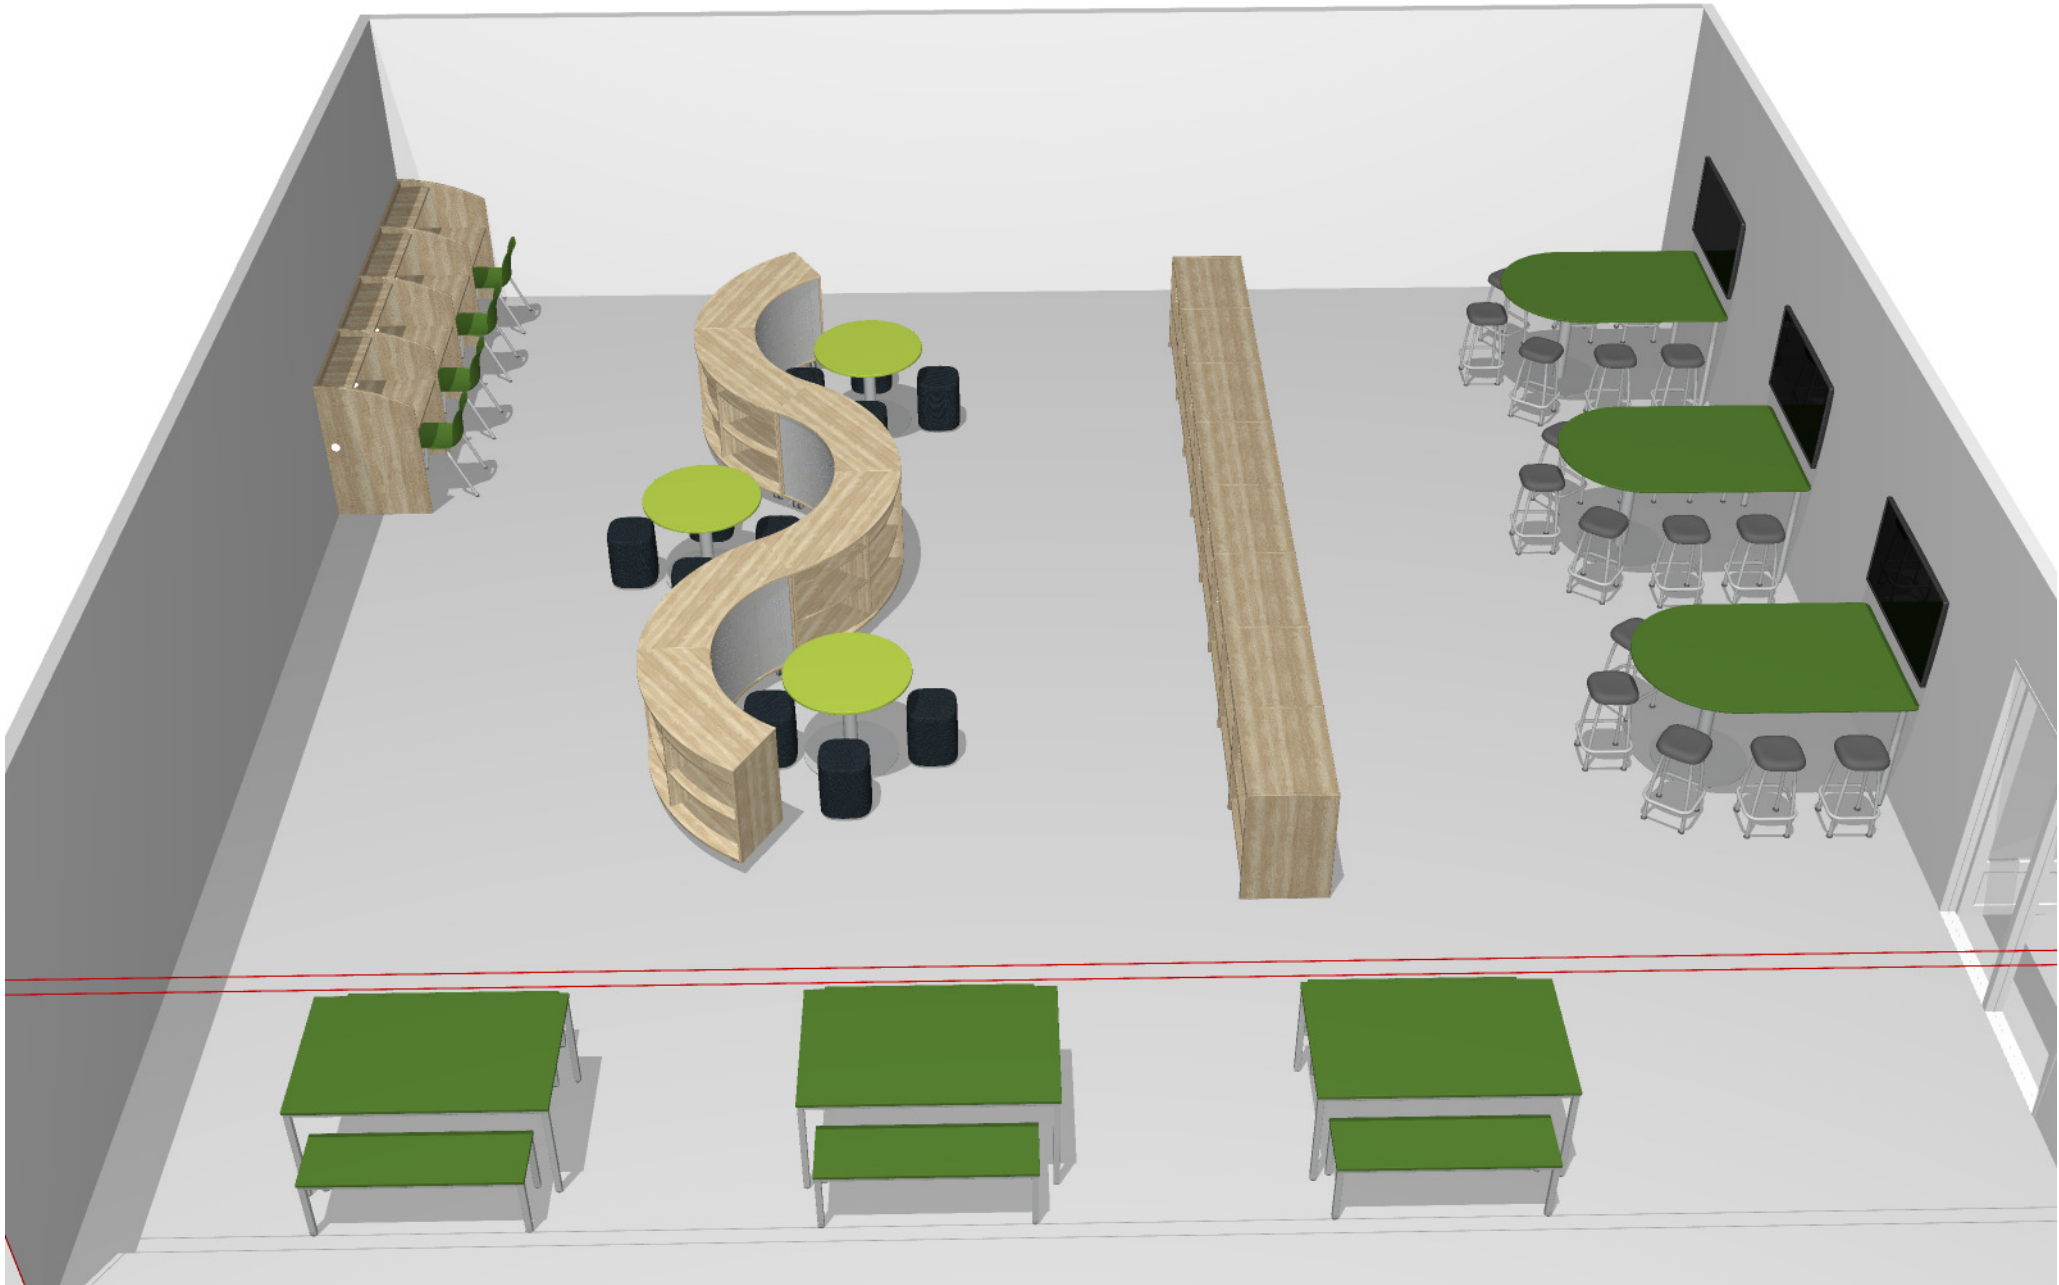

Project Name:

Media Center

Date: 2/28/2023

Rev:

Designer:

MA / JJ

Dealer is responsible for verifying site dimensions, model numbers, quantities, options, finishes and pricing.