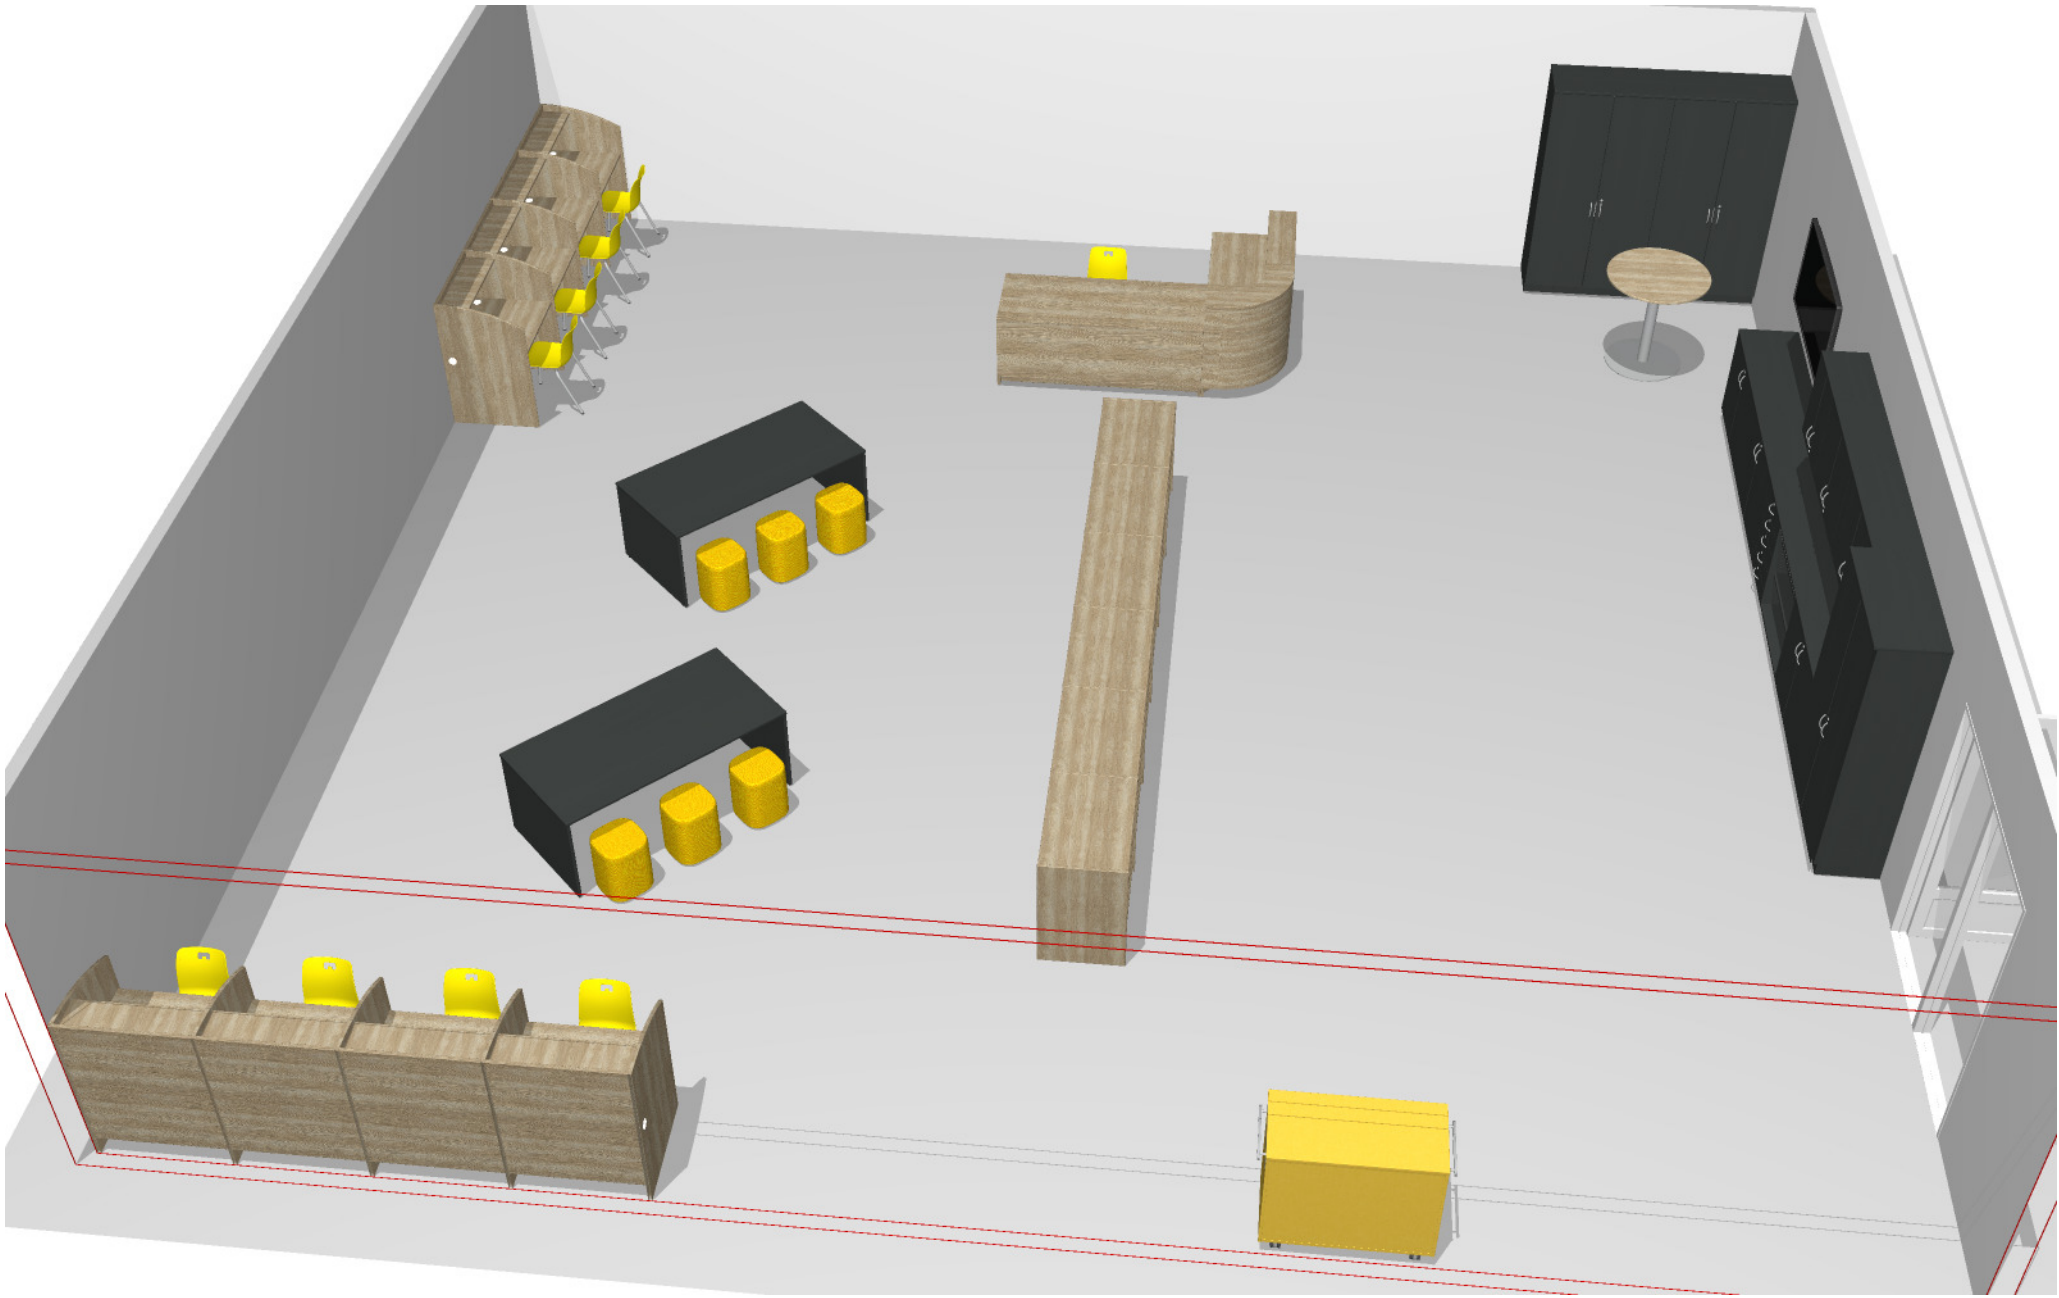

Project Name:
Media Center

Date: 2/28/2023
Rev:

Designer:
MA / JJ

Dealer is responsible for verifying site dimensions, model numbers, quantities, options, finishes and pricing.