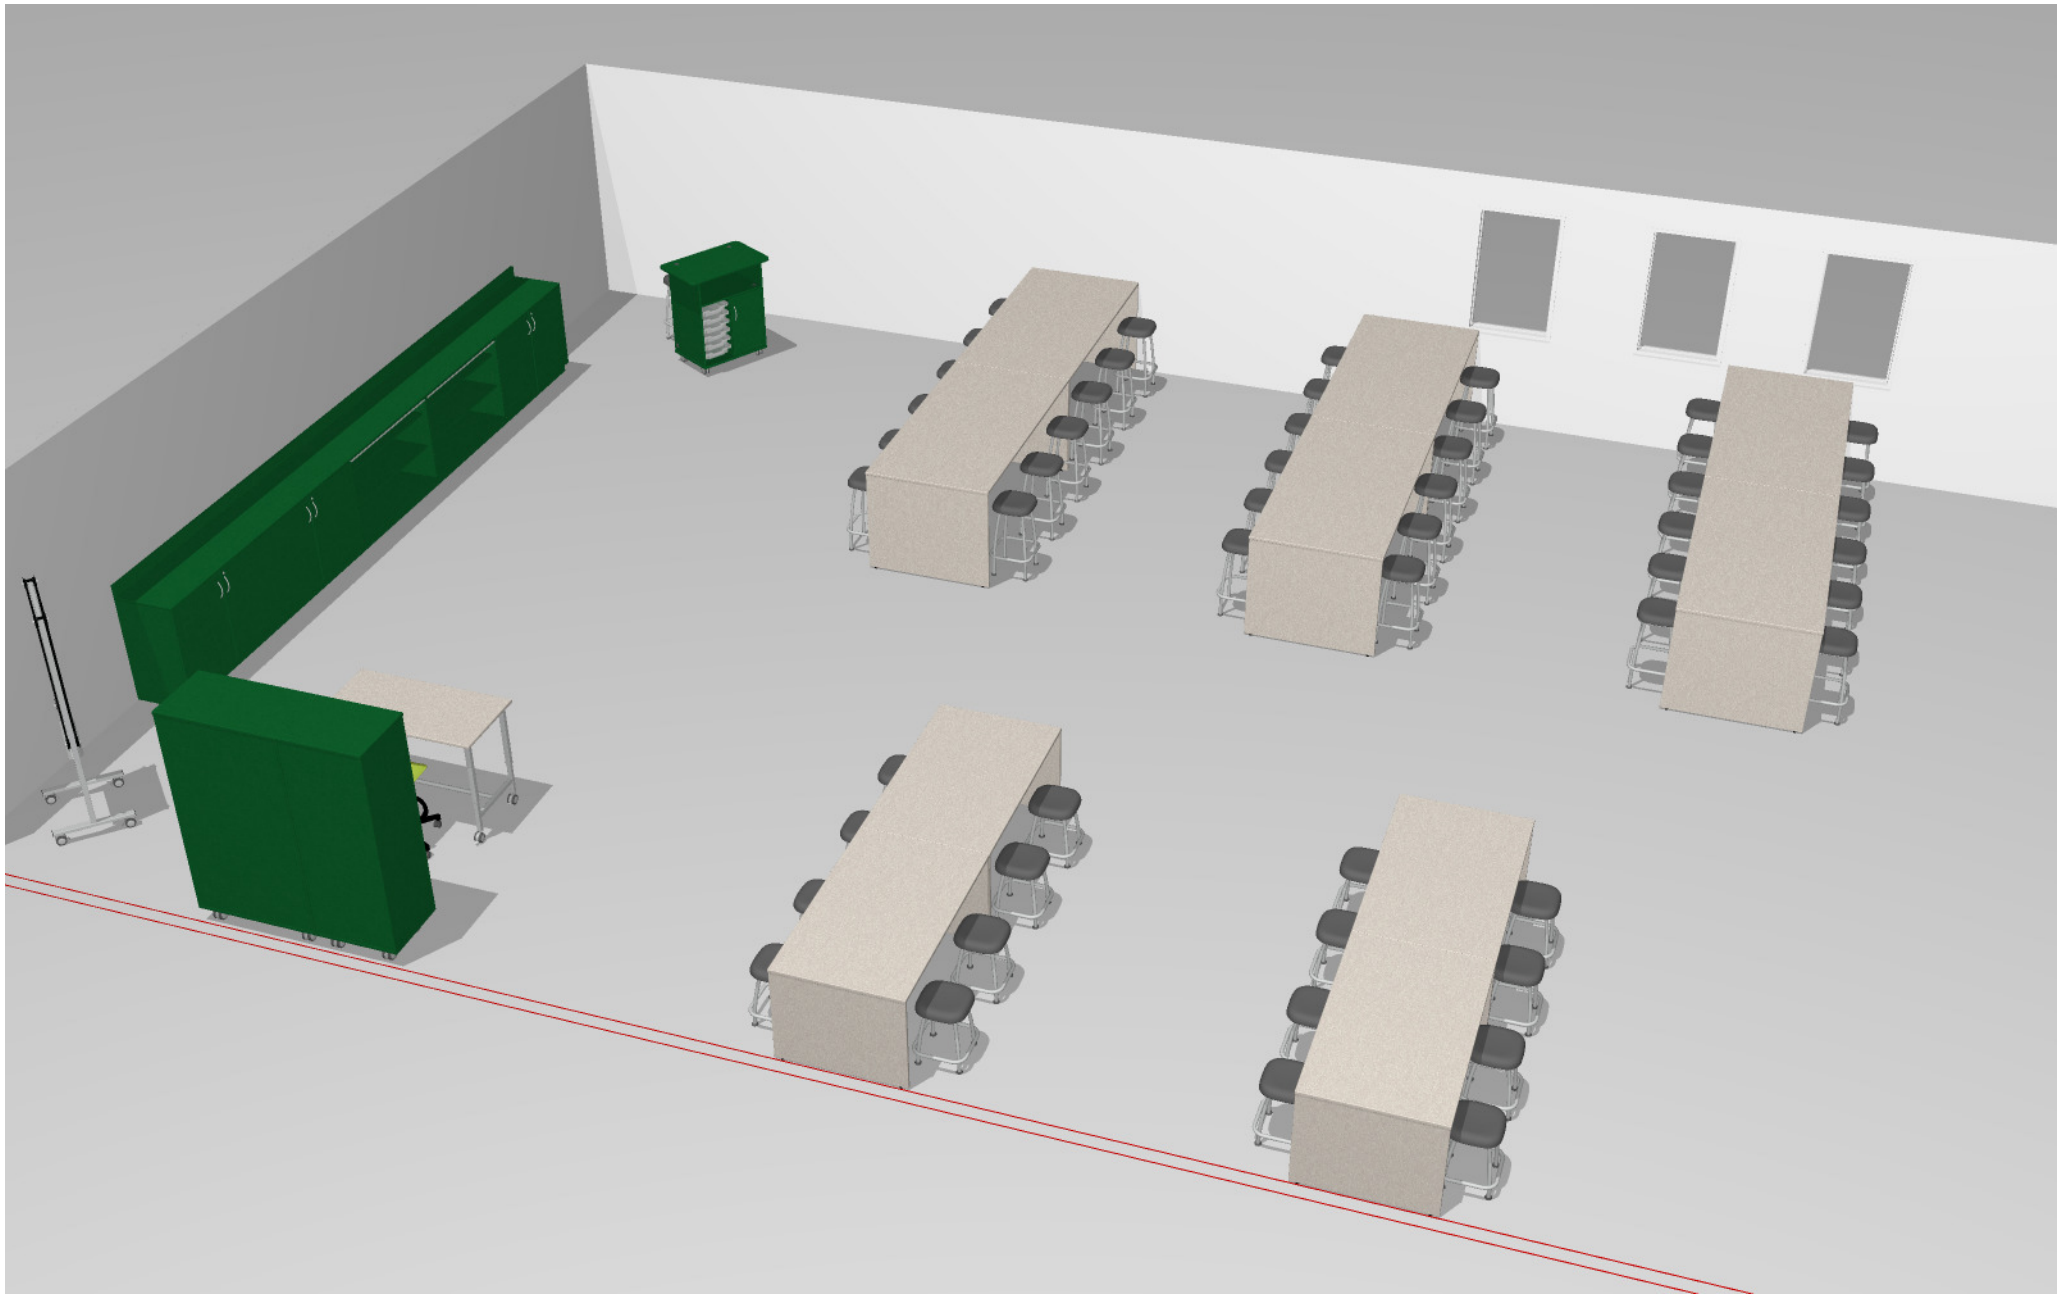

Project Name:

Computer Lab
CMP.DEM.ROW.02

Date: 2/27/2023

Rev:

Designer:

MA / JJ

Dealer is responsible for verifying site dimensions, model numbers, quantities, options, finishes and pricing.

Project Name:

Computer Lab
CMP.DEM.ROW.02

Date: 2/27/2023

Rev:

Designer:

MA / JJ

Dealer is responsible for verifying site dimensions, model numbers, quantities, options, finishes and pricing.

Bill of Material

Part Number	Description	Qty	List	Ext. List
84RS6604	Full End Panel Table - Rectangle 60w 36d 29h Levelers	4	\$1,288.00	\$5,152.00
84RS840P	Full End Panel Table - Rectangle 84w 42d 36h Levelers	6	\$1,904.00	\$11,424.00
TUNR4824M42C	Unitized Frame - Rectangle 48w 24d 34-42h 75mm Casters	1	\$984.00	\$984.00
DSS13620684N	Designer 2.0 Shelf 36w 20d 68h 3 adj 1 fixed shelf no door casters	1	\$1,542.00	\$1,542.00
DWT12420684D	Designer 2.0 Wardrobe Tower 24w 20d 68h 2 adj shelf box/box/file ped door casters	1	\$2,546.00	\$2,546.00
P181	Designer 2.0 Presentation Cart 36w 22d 40d power holds 6 trays 1 adj shelf door 75mm casters	1	\$2,262.00	\$2,262.00
GSS1482037LD	Illusions 2.0 Base Shelf 48w 20d 37h 2 adj shelf door leveler	1	\$2,100.00	\$2,100.00
GSS1482037LD	Illusions 2.0 Base Shelf 48w 20d 37h 2 adj shelf door leveler	2	\$1,776.00	\$3,552.00
GSS1482037LN	Illusions 2.0 Base Shelf 48w 20d 37h 2 adj shelf no door leveler	2	\$1,334.00	\$2,668.00
GWBR09604	Illusions 2.0 Backsplash 96w 1d 4h	2	\$104.00	\$208.00
GWSR09620	Illusions 2.0 Worksurface Spanning 96w 20d no backslash	2	\$706.00	\$1,412.00
ETSSM32	Evoke Task Stool, Medium Shell, 22-32 Inch Seat Height, Caster	1	\$474.00	\$474.00
ST18FS	Rock Seating Levelers 18"	16	\$390.00	\$6,240.00
ST26FS	Rock Seating Levelers 26"	37	\$416.00	\$15,392.00
MB100	Pages - Vertical Cart White Marker Board 72"	1	\$1,200.00	\$1,200.00
			Total	\$57,156.00