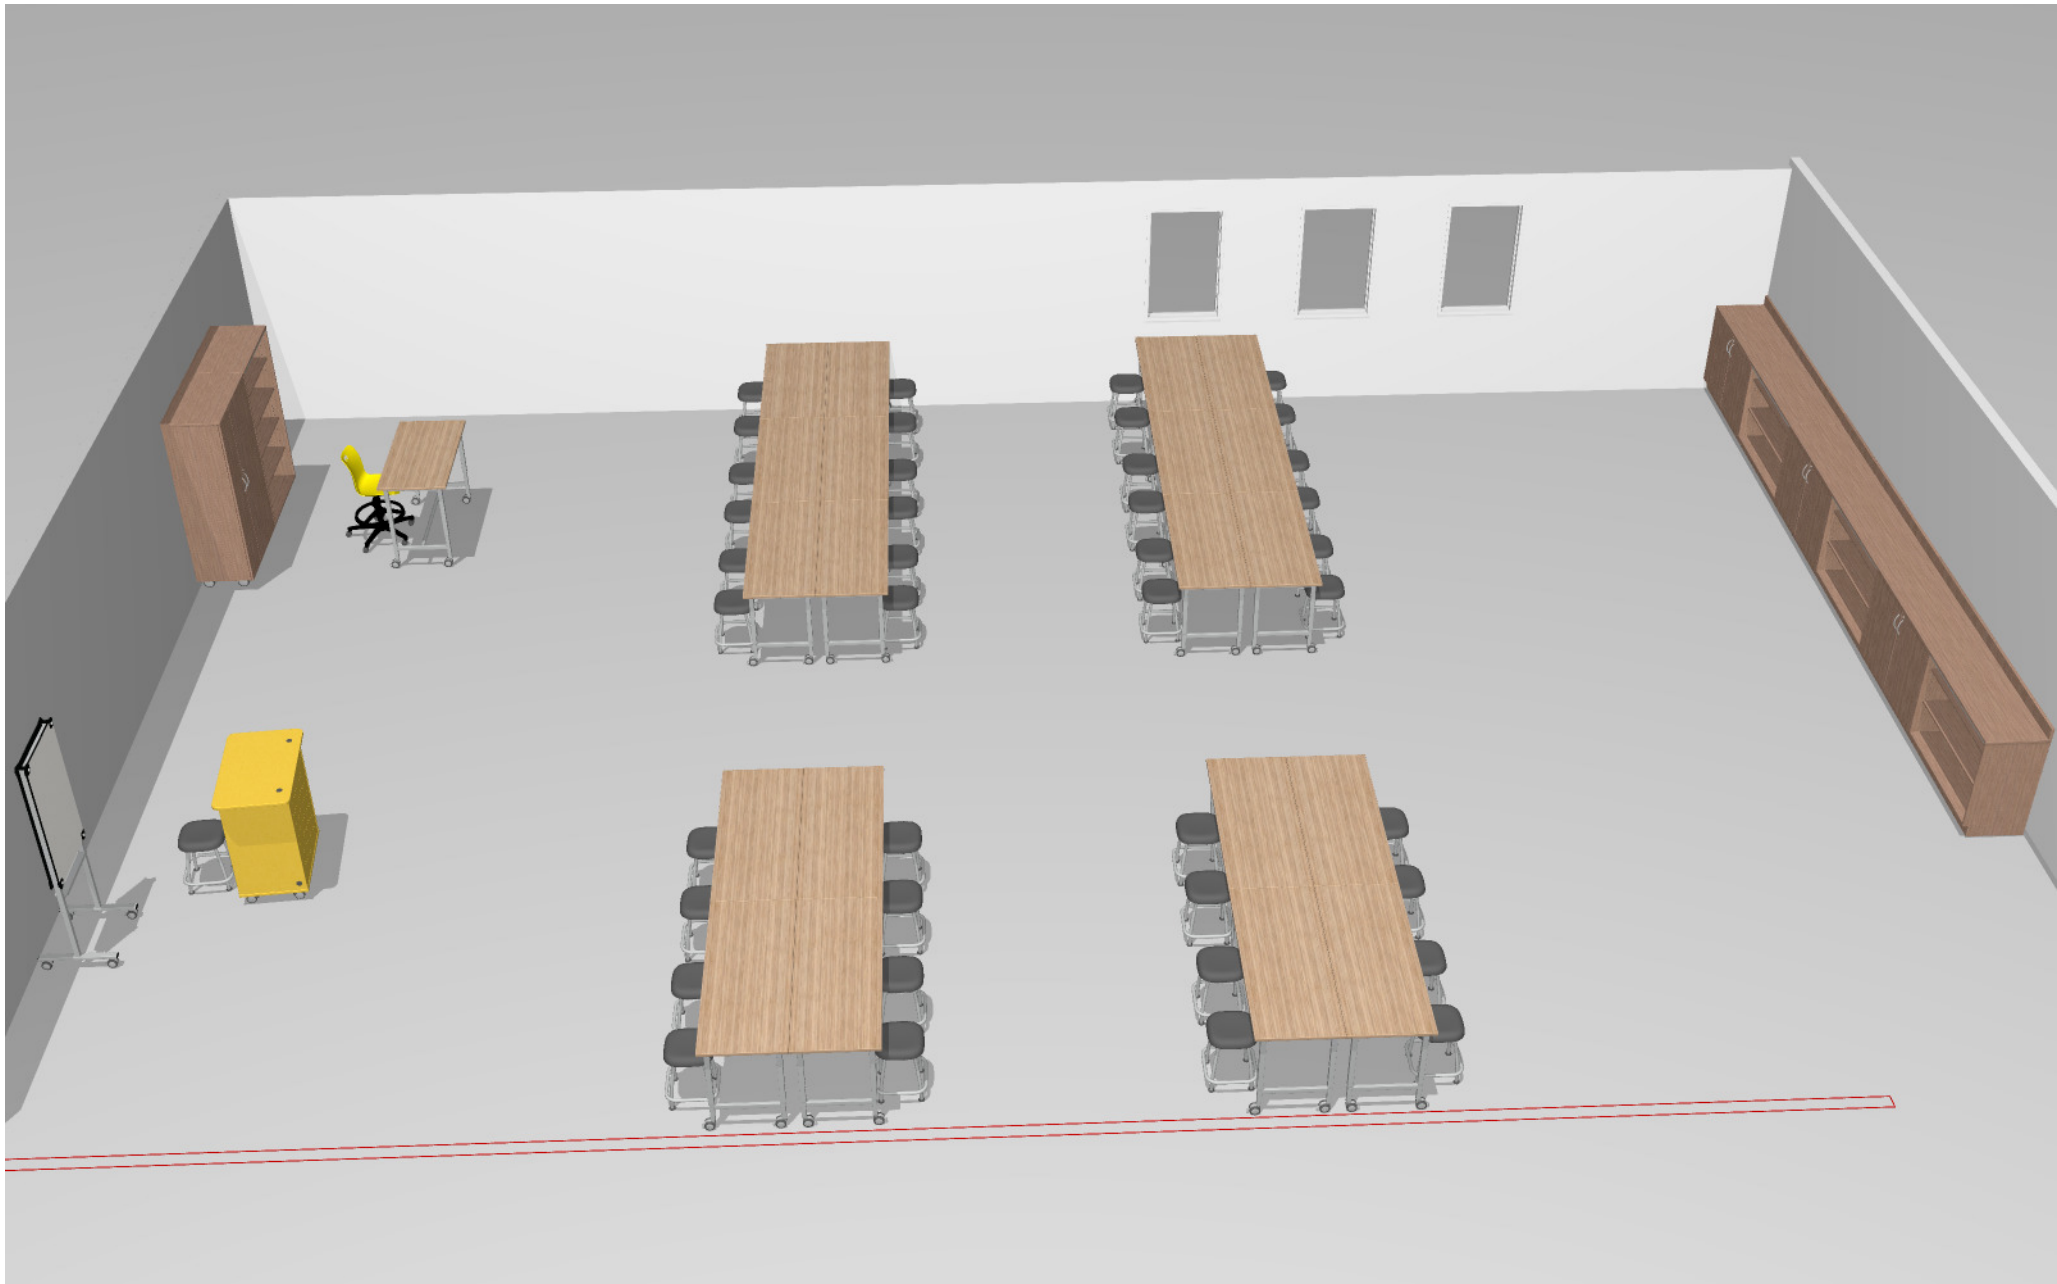

Project Name:

Computer Lab
CMP.DEM.ROW.01

Date: 2/27/2023

Rev:

Designer:

MA / JJ

Dealer is responsible for verifying site dimensions, model numbers, quantities, options, finishes and pricing.