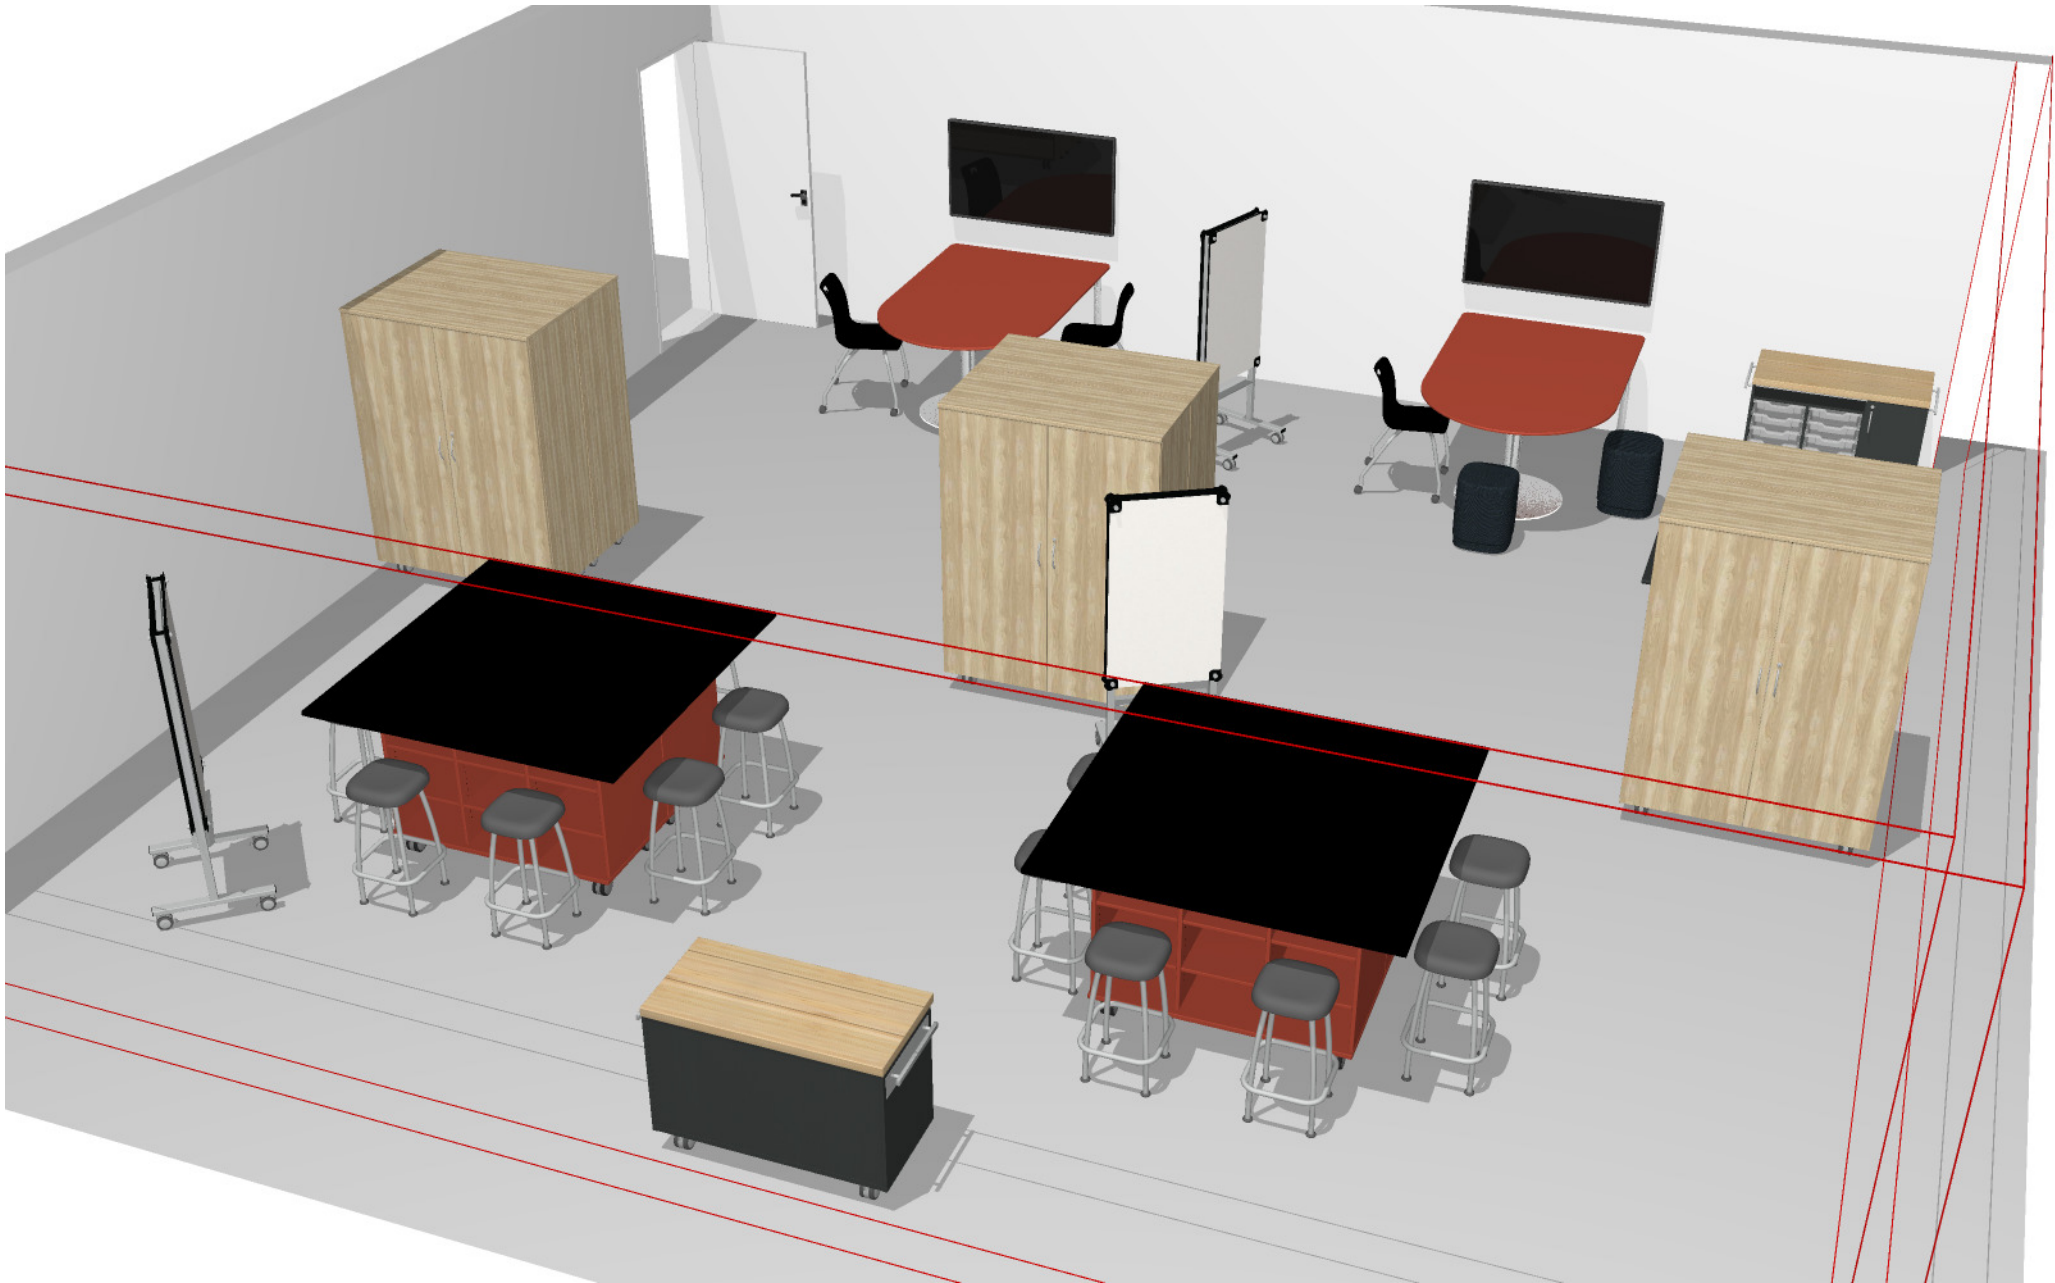

Project Name:
Alternative Classroom

Date: 1/11/2023

Rev:

Designer:
JJ

Dealer is responsible for verifying site dimensions, model numbers, quantities, options, finishes and pricing.