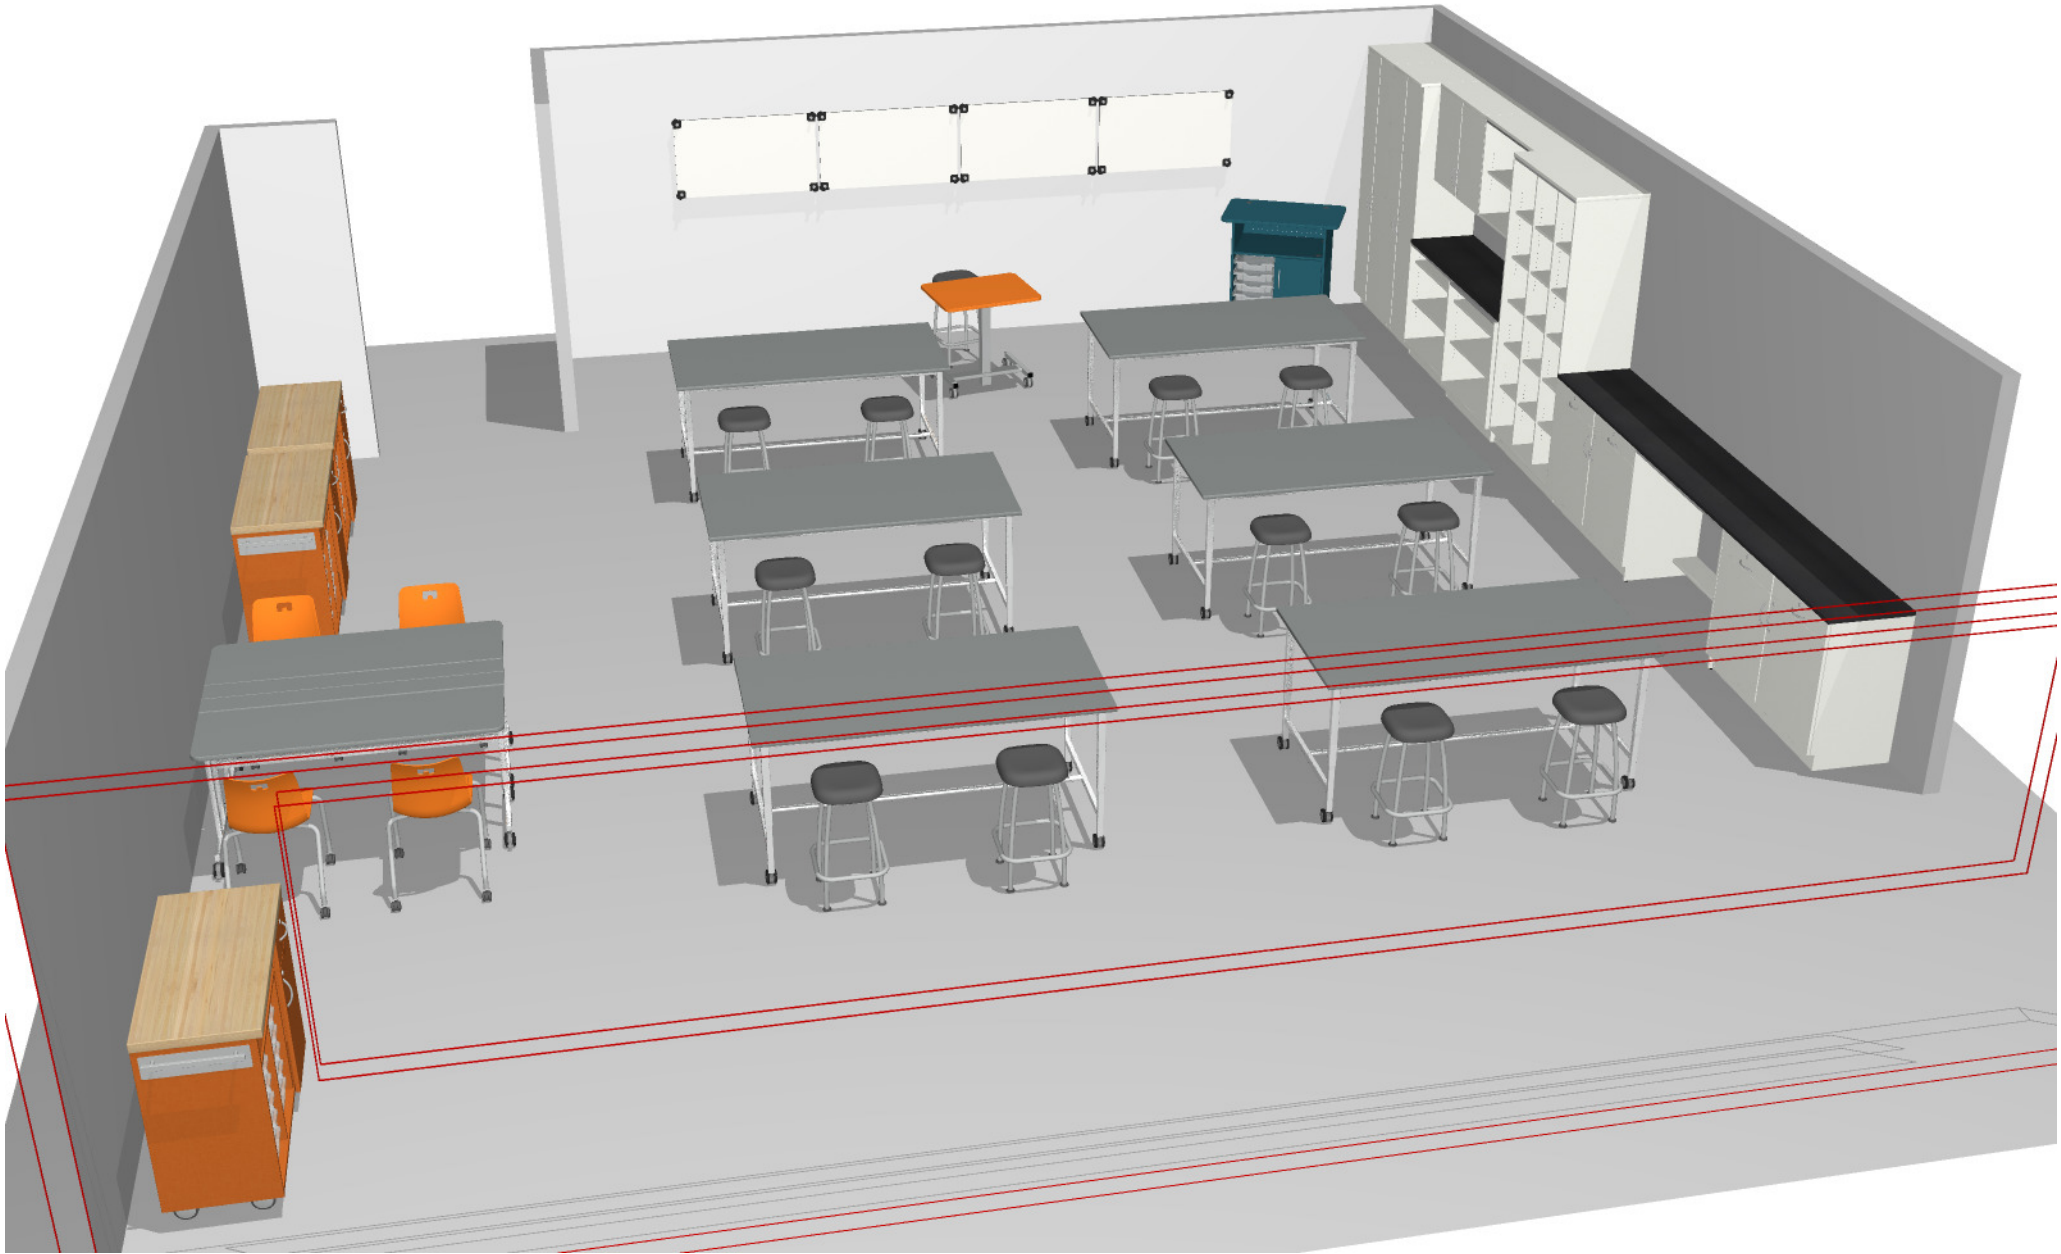

Project Name:

Art
ART.DEM.CMB.03

Date: 6/14/2022

Rev:

Designer:

MA / JJ

Dealer is responsible for verifying site dimensions, model numbers, quantities, options, finishes and pricing.