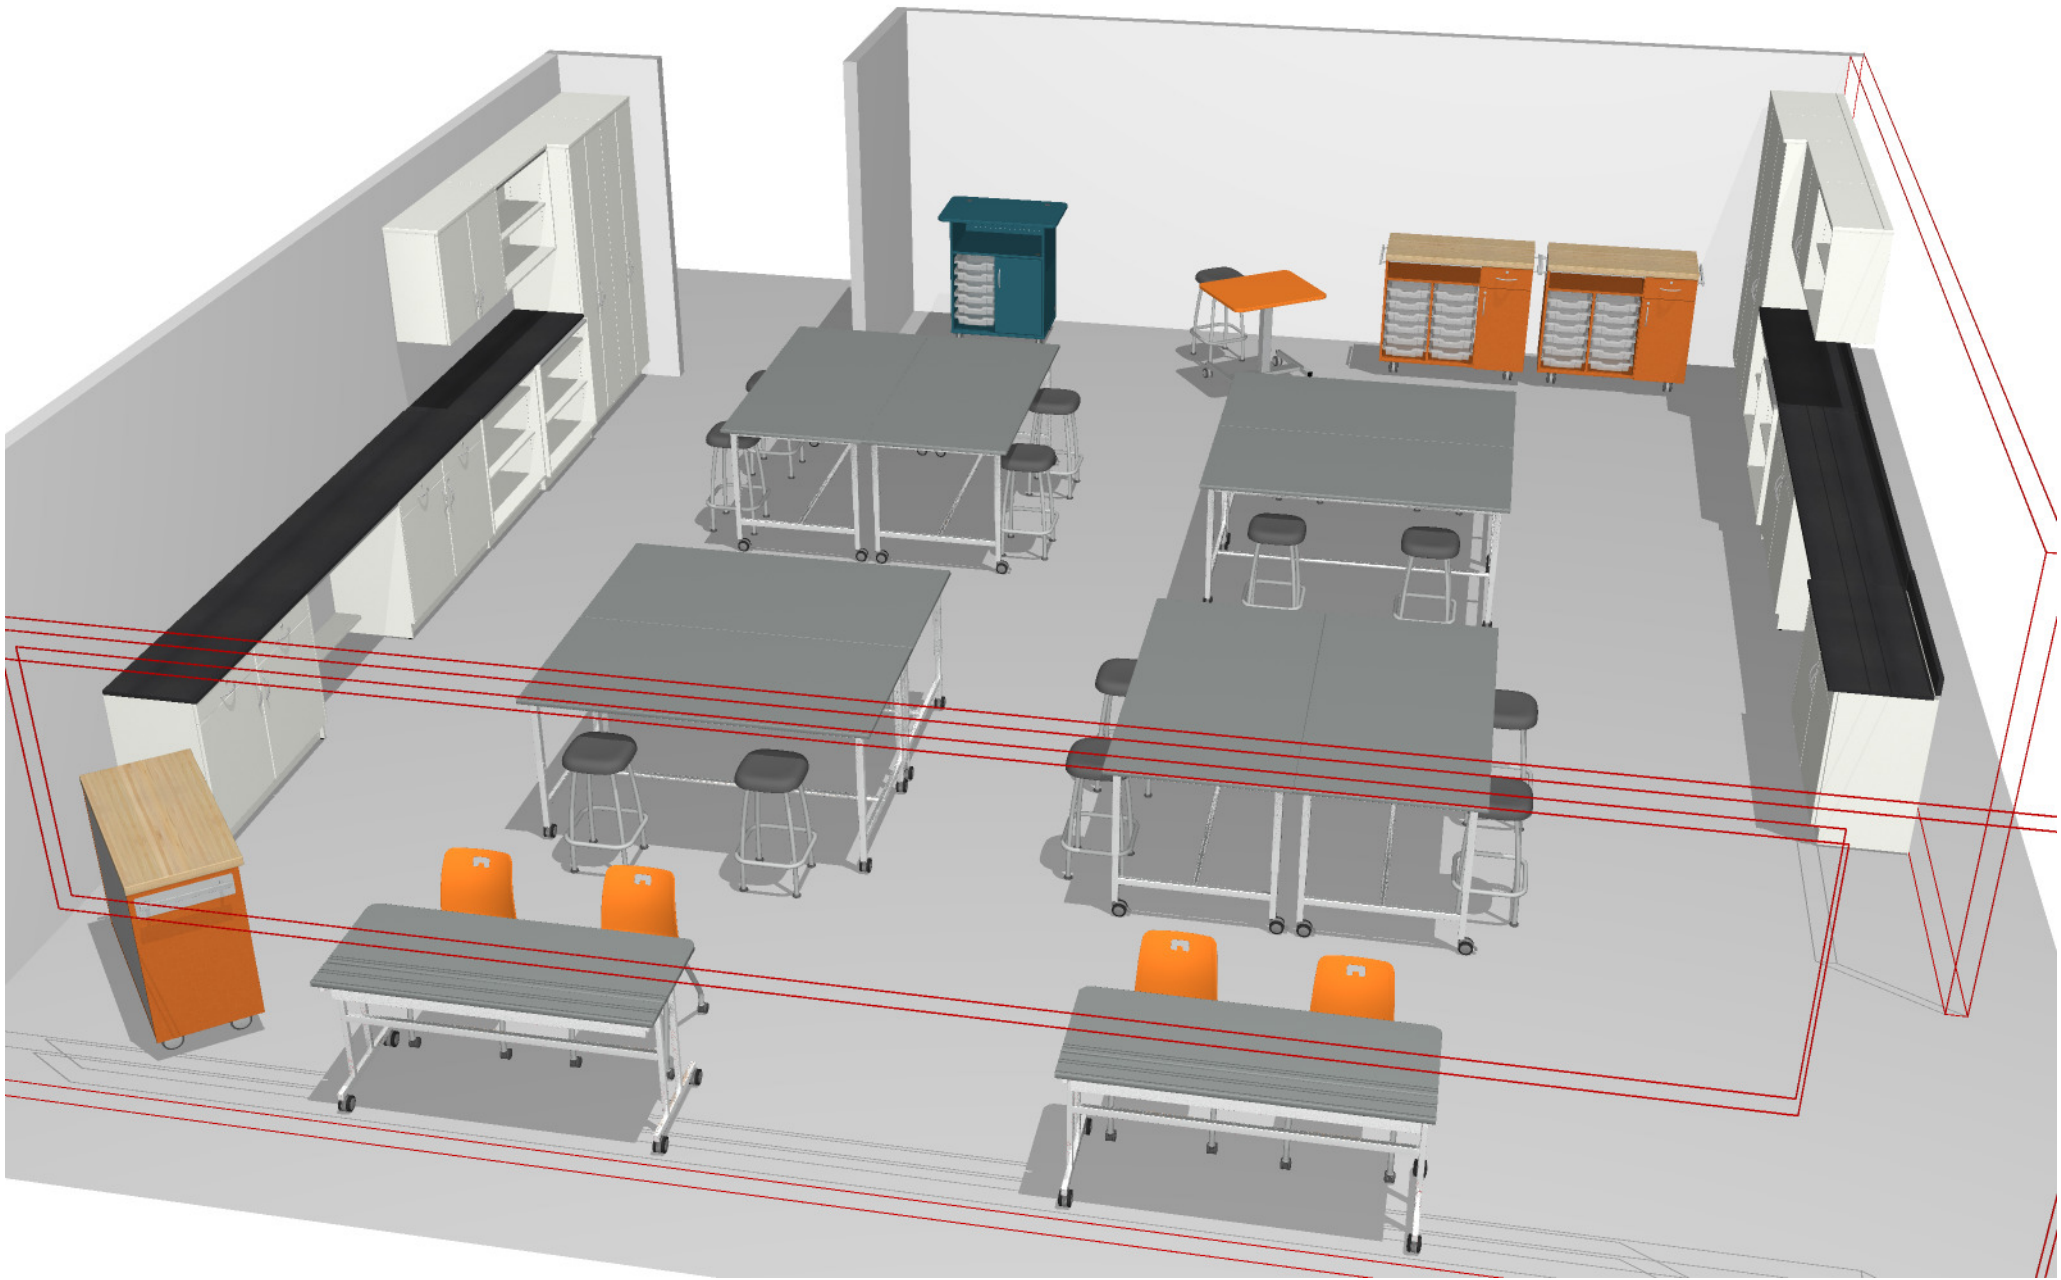

Project Name:

Art
ART.DEM.CMB.02

Date: 6/14/2022

Rev:

Designer:

MA / JJ

Dealer is responsible for verifying site dimensions, model numbers, quantities, options, finishes and pricing.