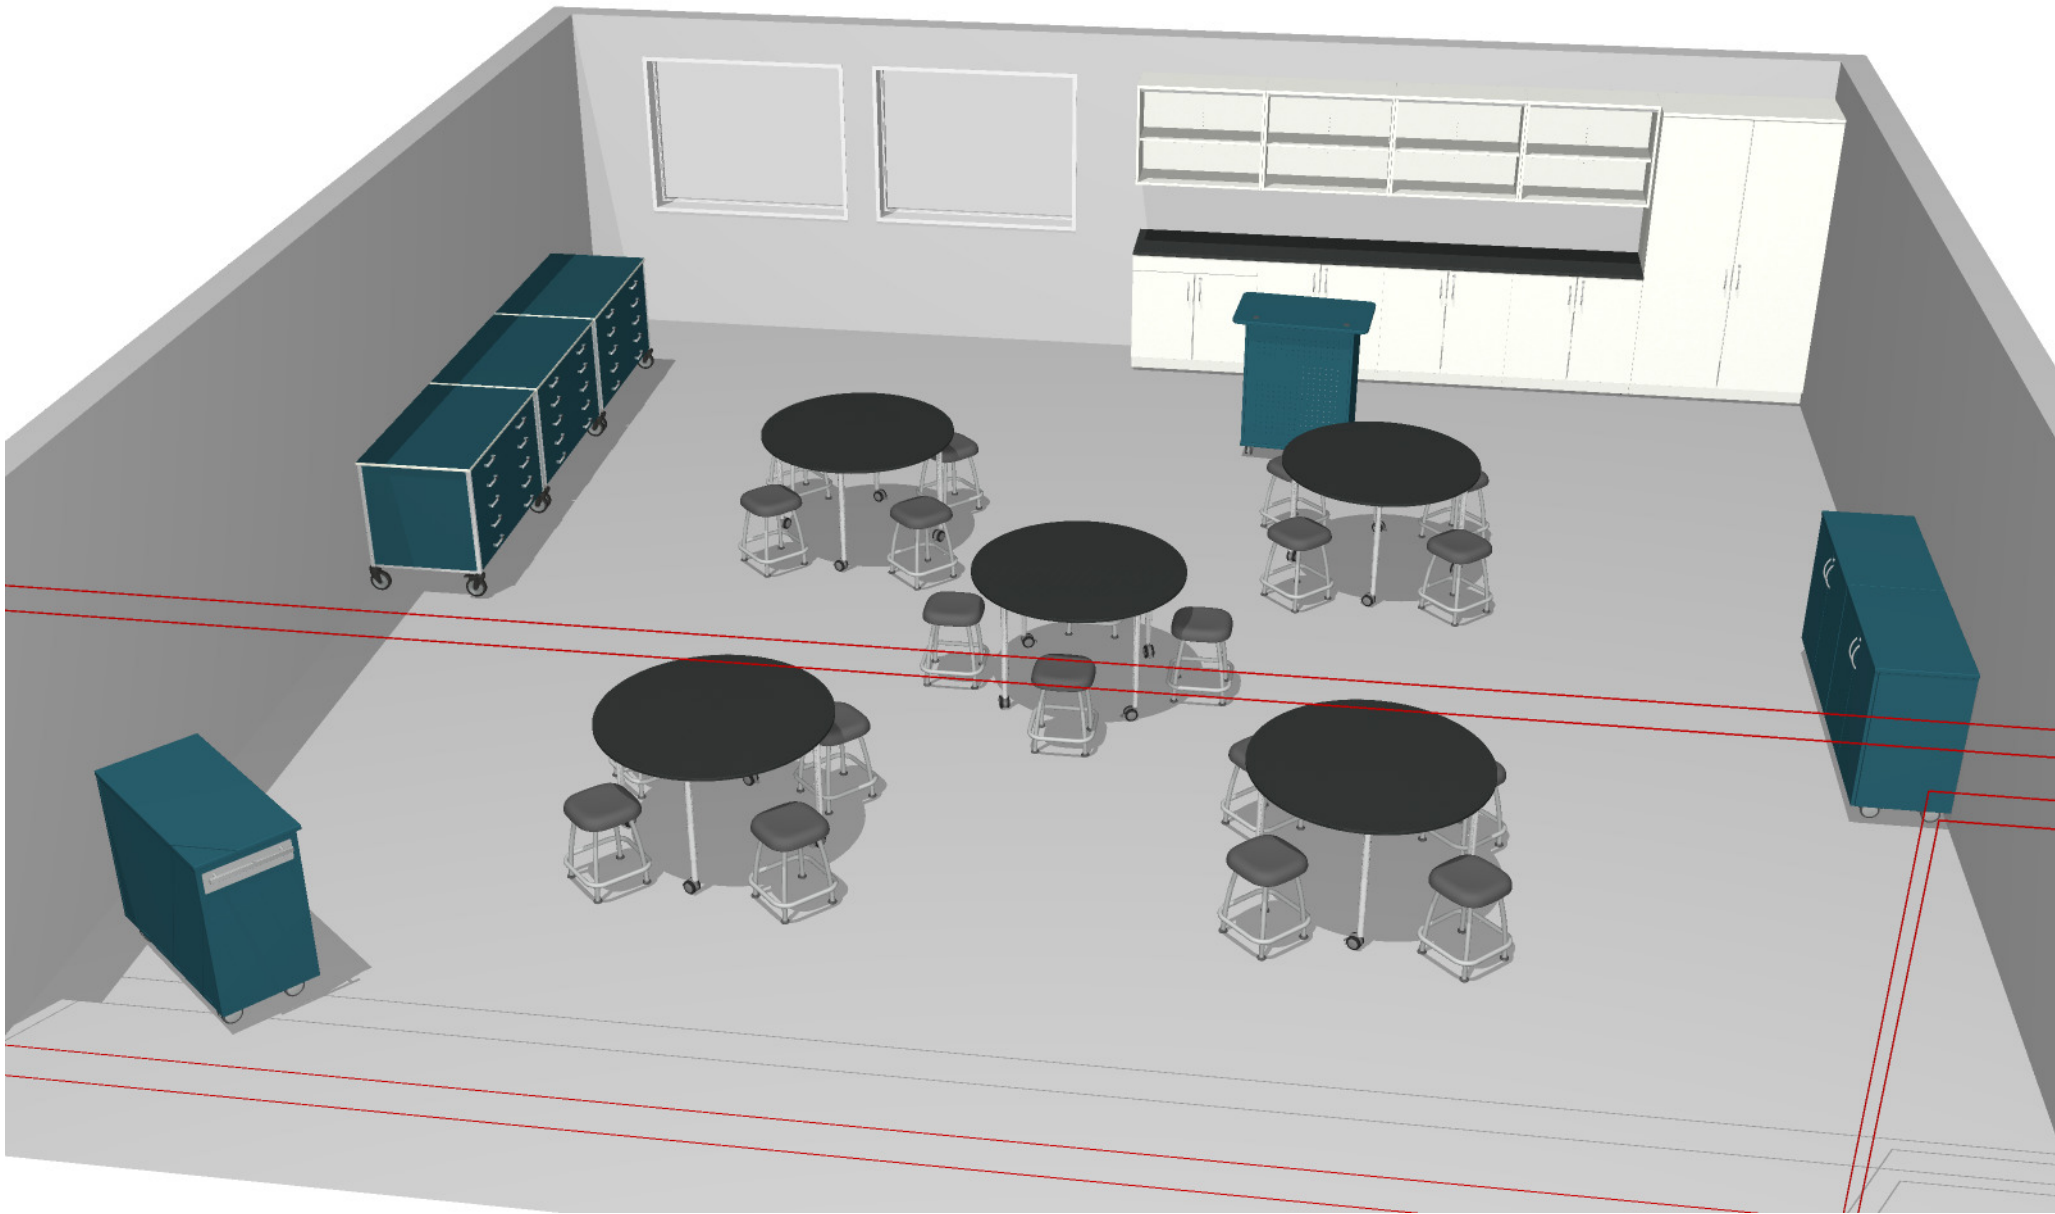

Project Name:

Art
ART.DEM.CLS.01

Date: 6/14/2022

Rev:

Designer:

MA / JJ

Dealer is responsible for verifying site dimensions, model numbers, quantities, options, finishes and pricing.