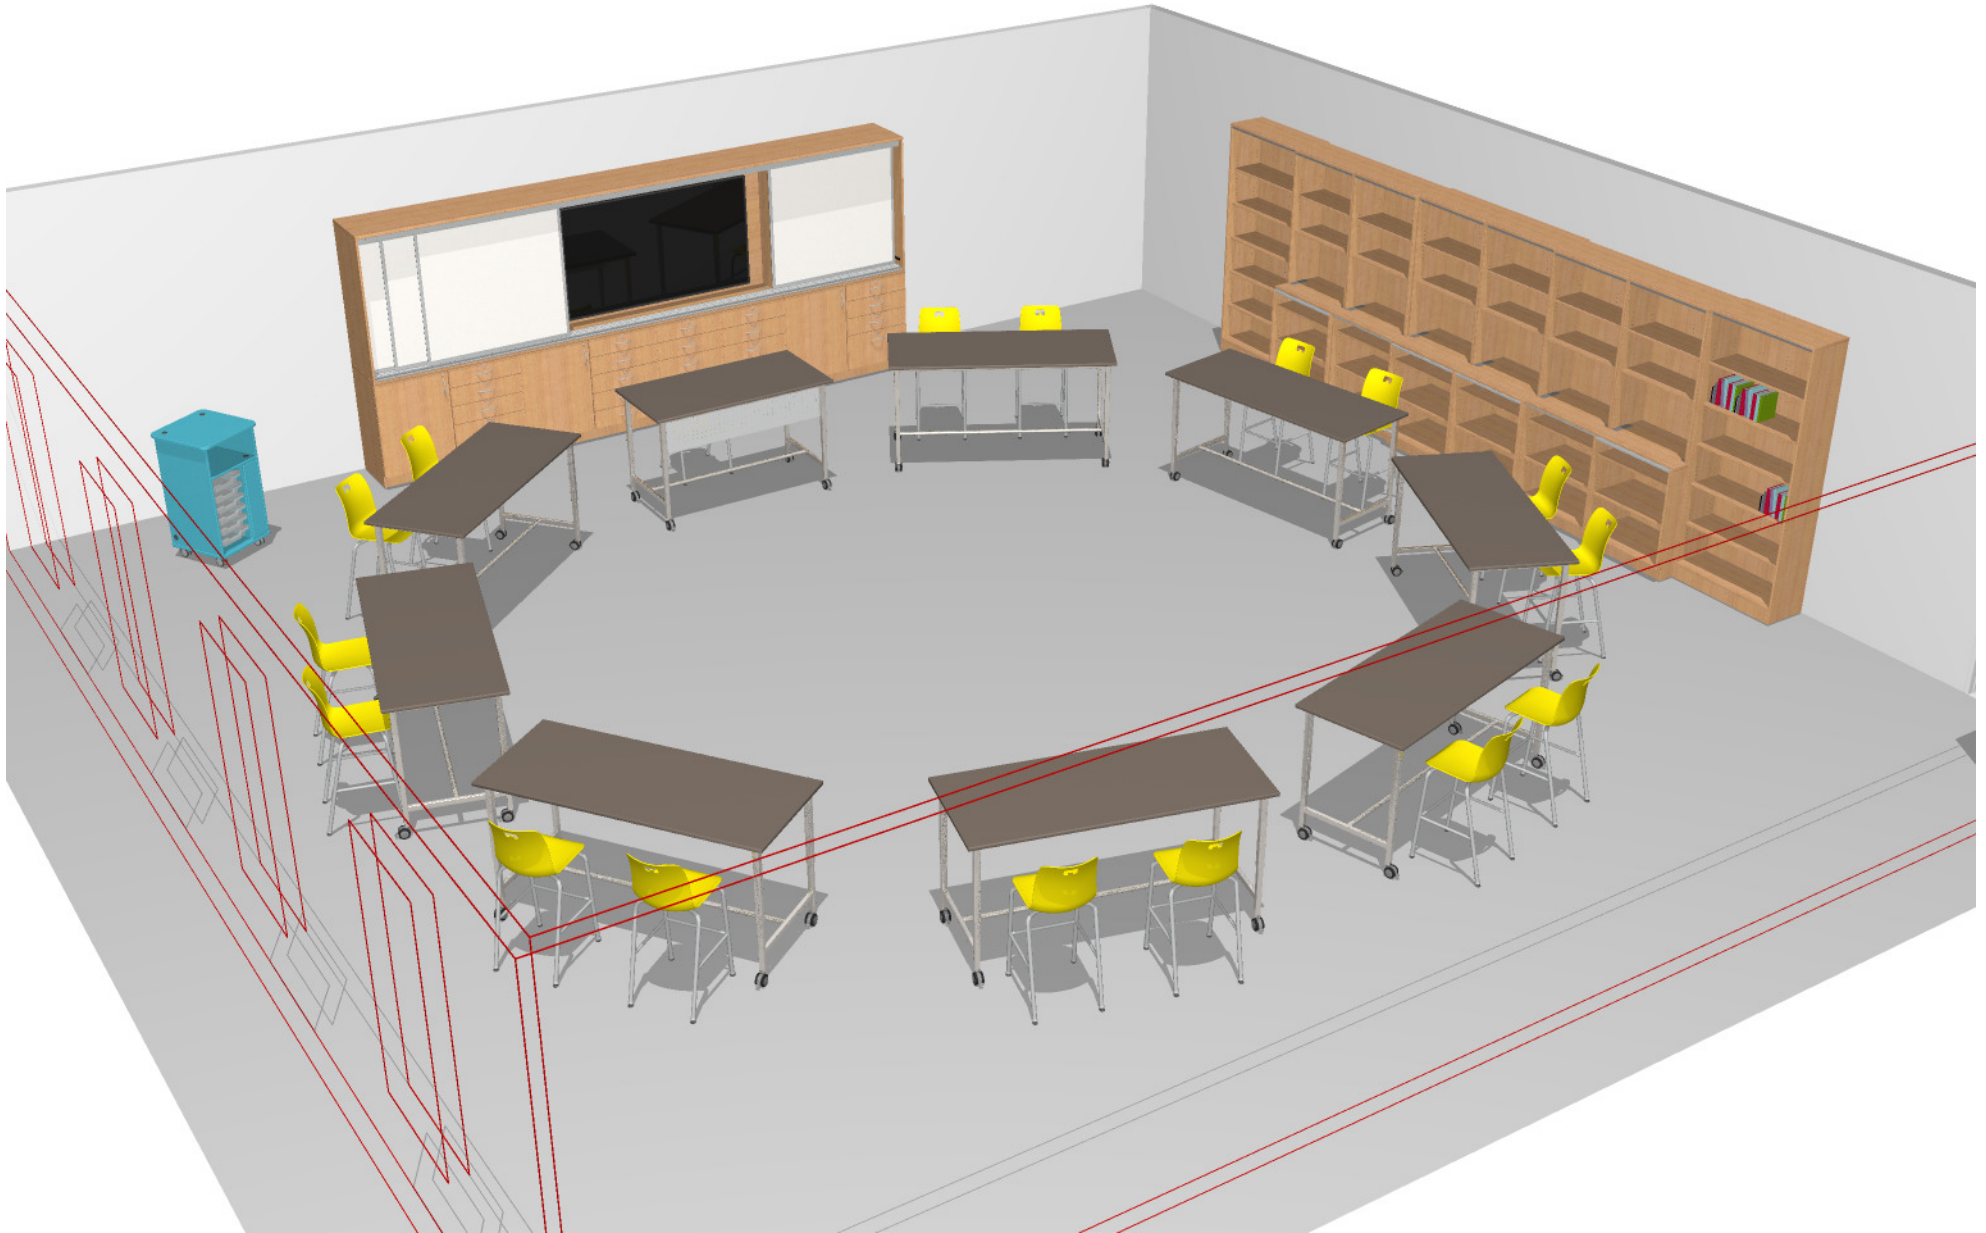

Project Name:

High School
912.LEC.ROW.03

Date: 6/2/2022

Rev:

Designer:

MA / JJ

Dealer is responsible for verifying site dimensions, model numbers, quantities, options, finishes and pricing.