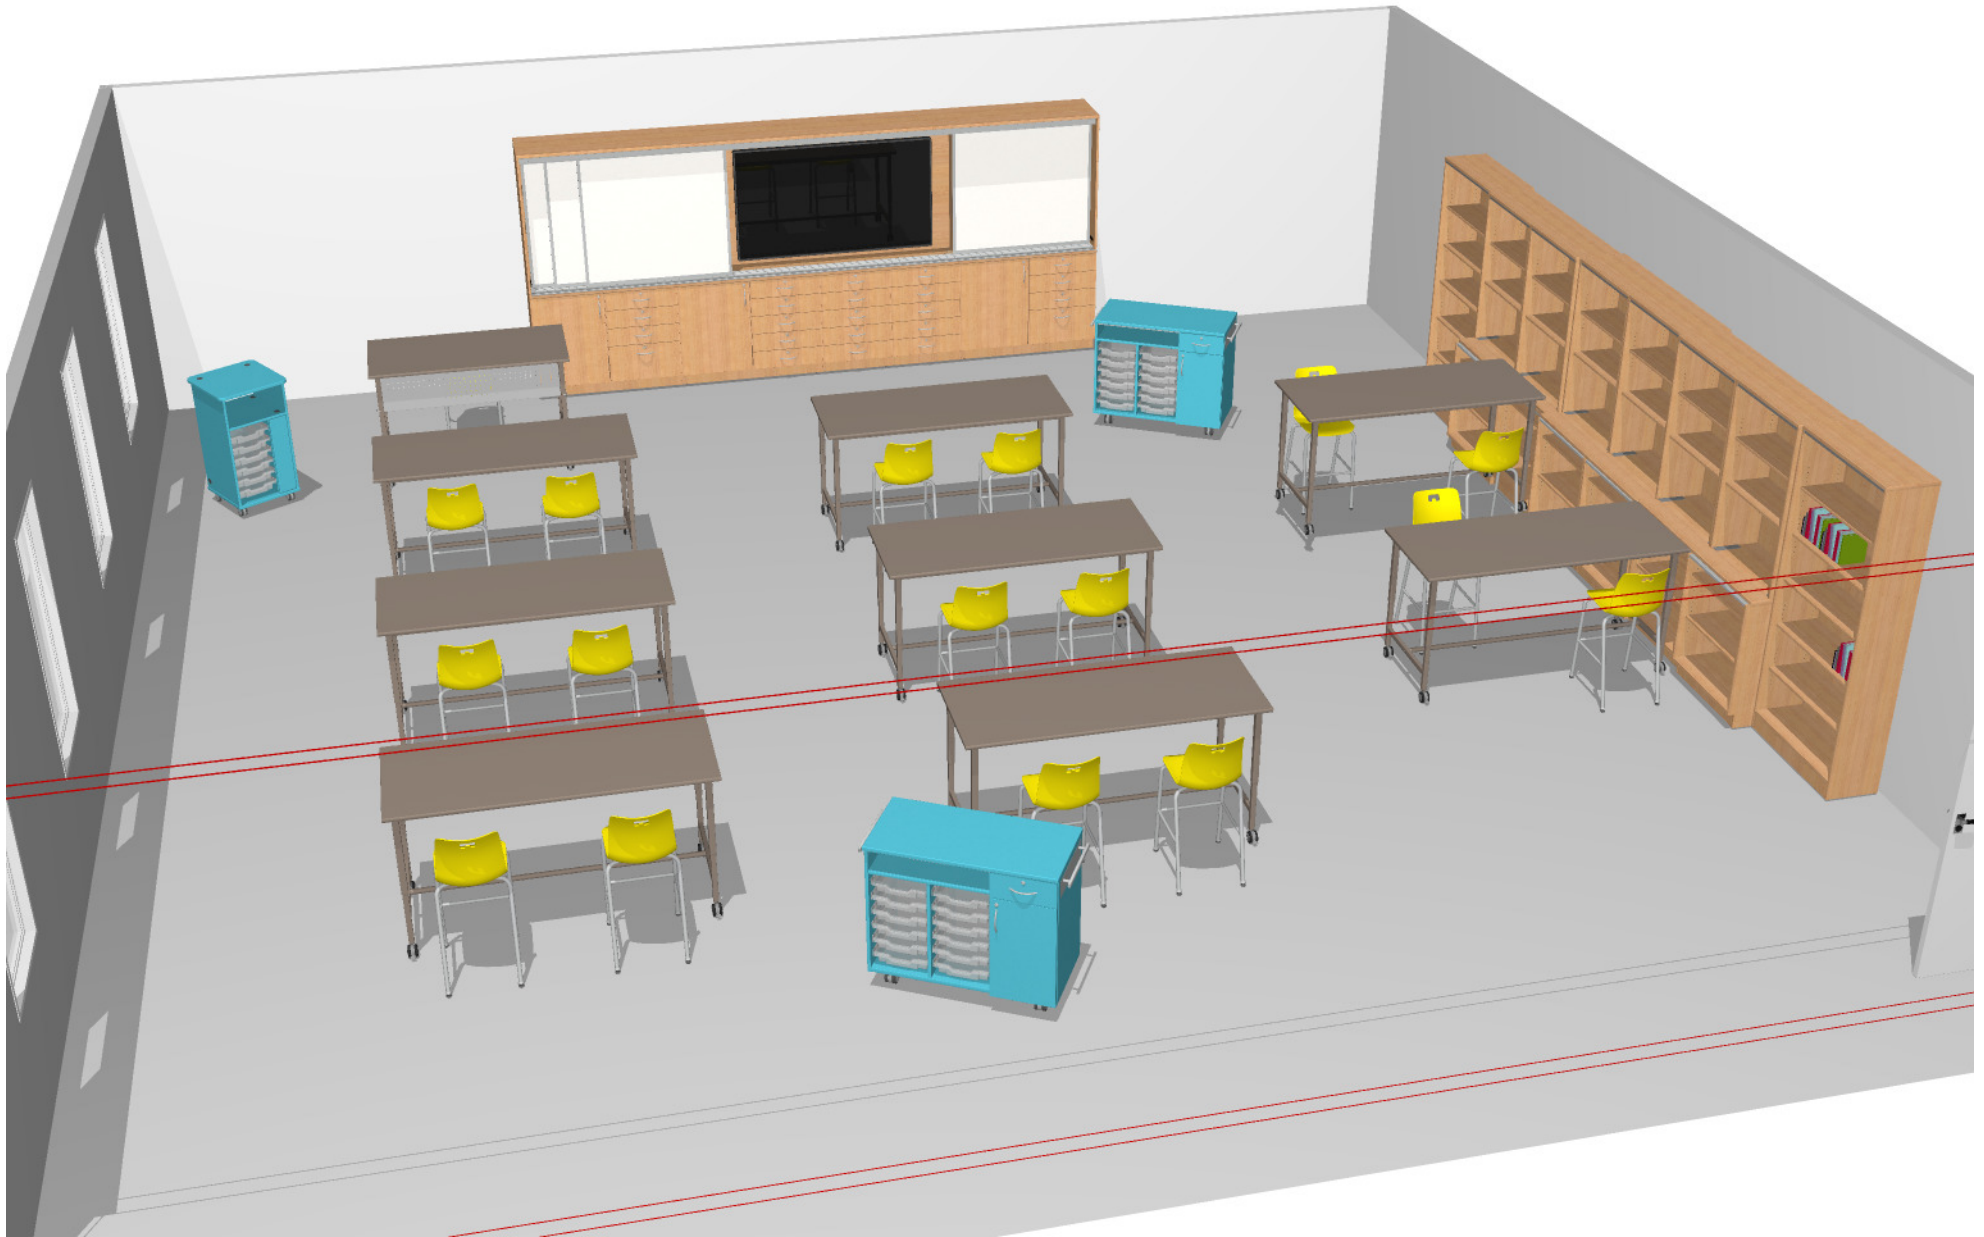

Project Name:

High School
912.LEC.ROW.01

Date: 5/31/2022

Rev:

Designer:

MA / JJ

Dealer is responsible for verifying site dimensions, model numbers, quantities, options, finishes and pricing.