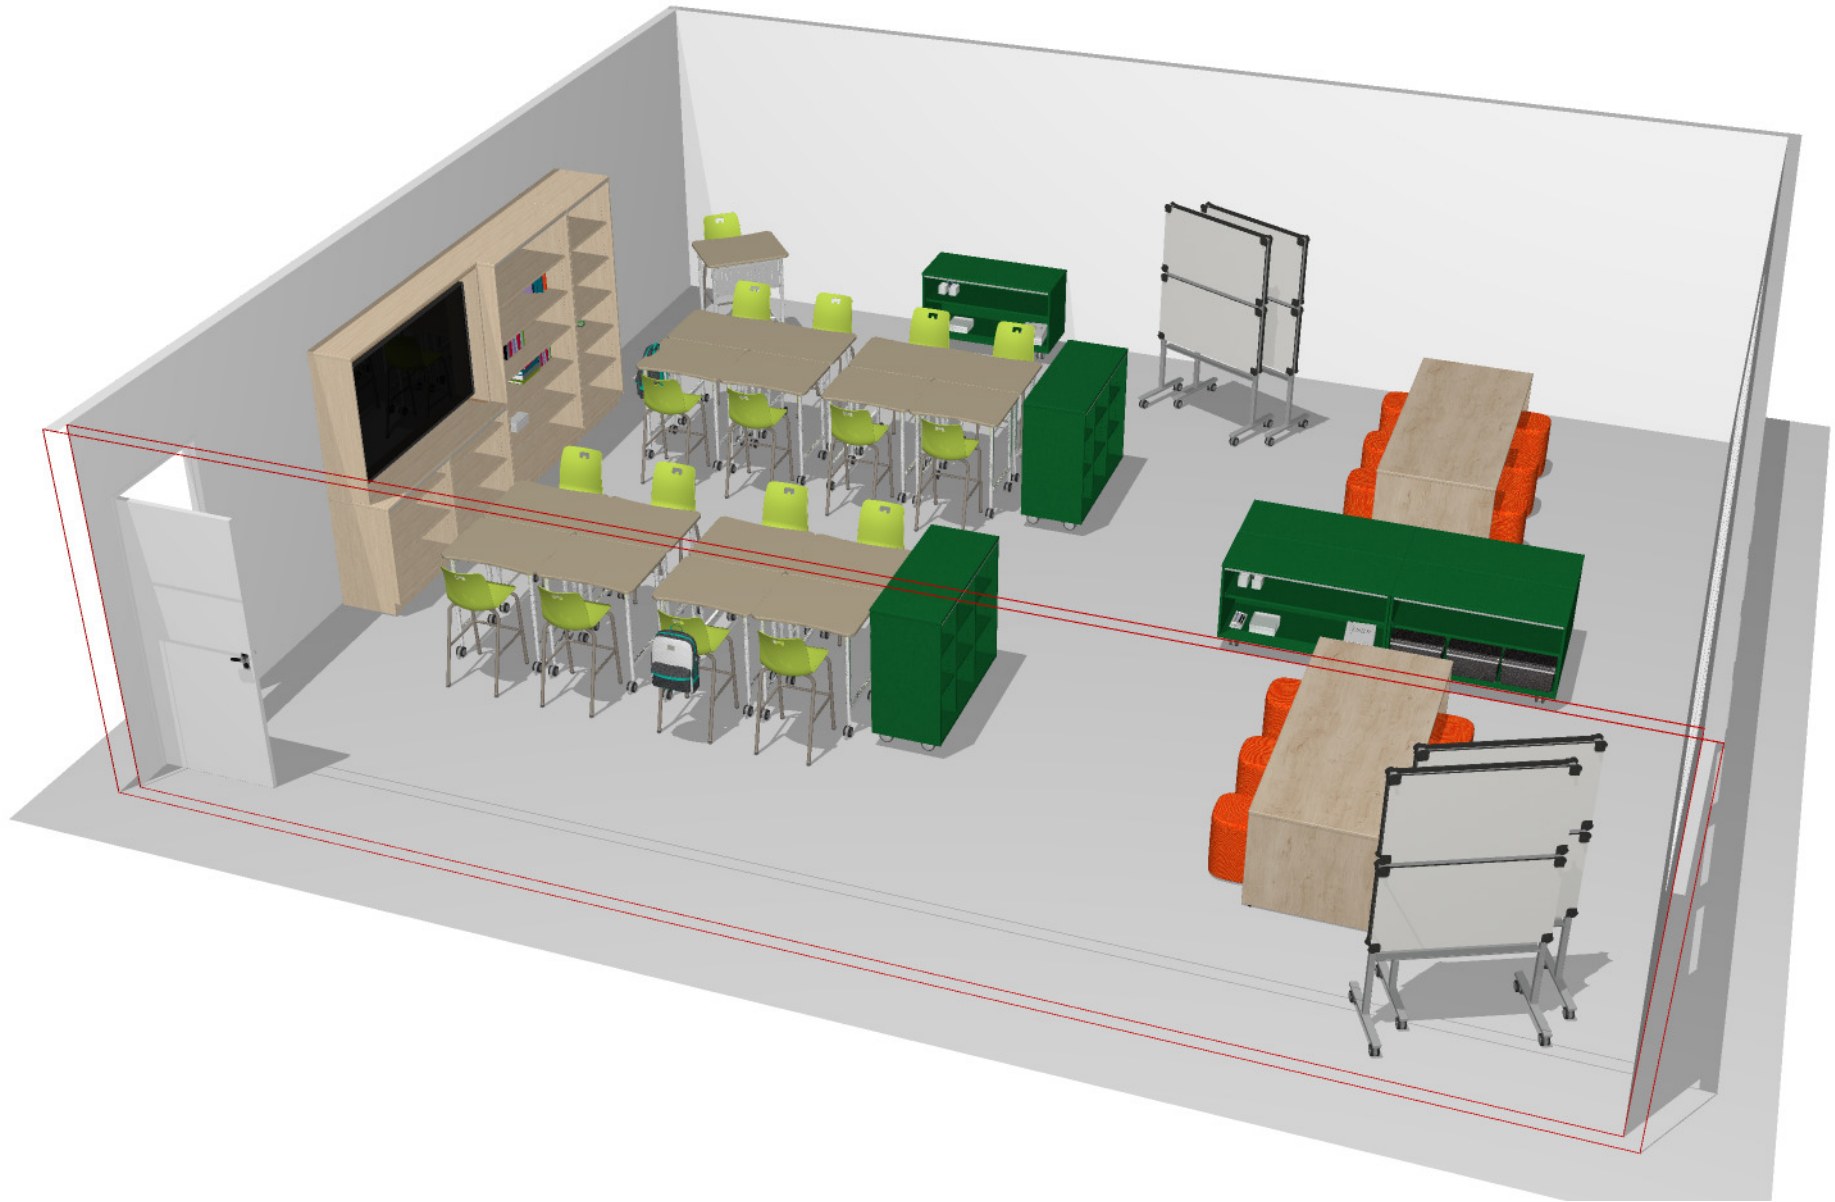

Project Name:

Junior High/Middle School
68G.FAC.CLS.03

Date: 6/2/2022

Rev:

Designer:

MA / JJ

Dealer is responsible for verifying site dimensions, model numbers, quantities, options, finishes and pricing.