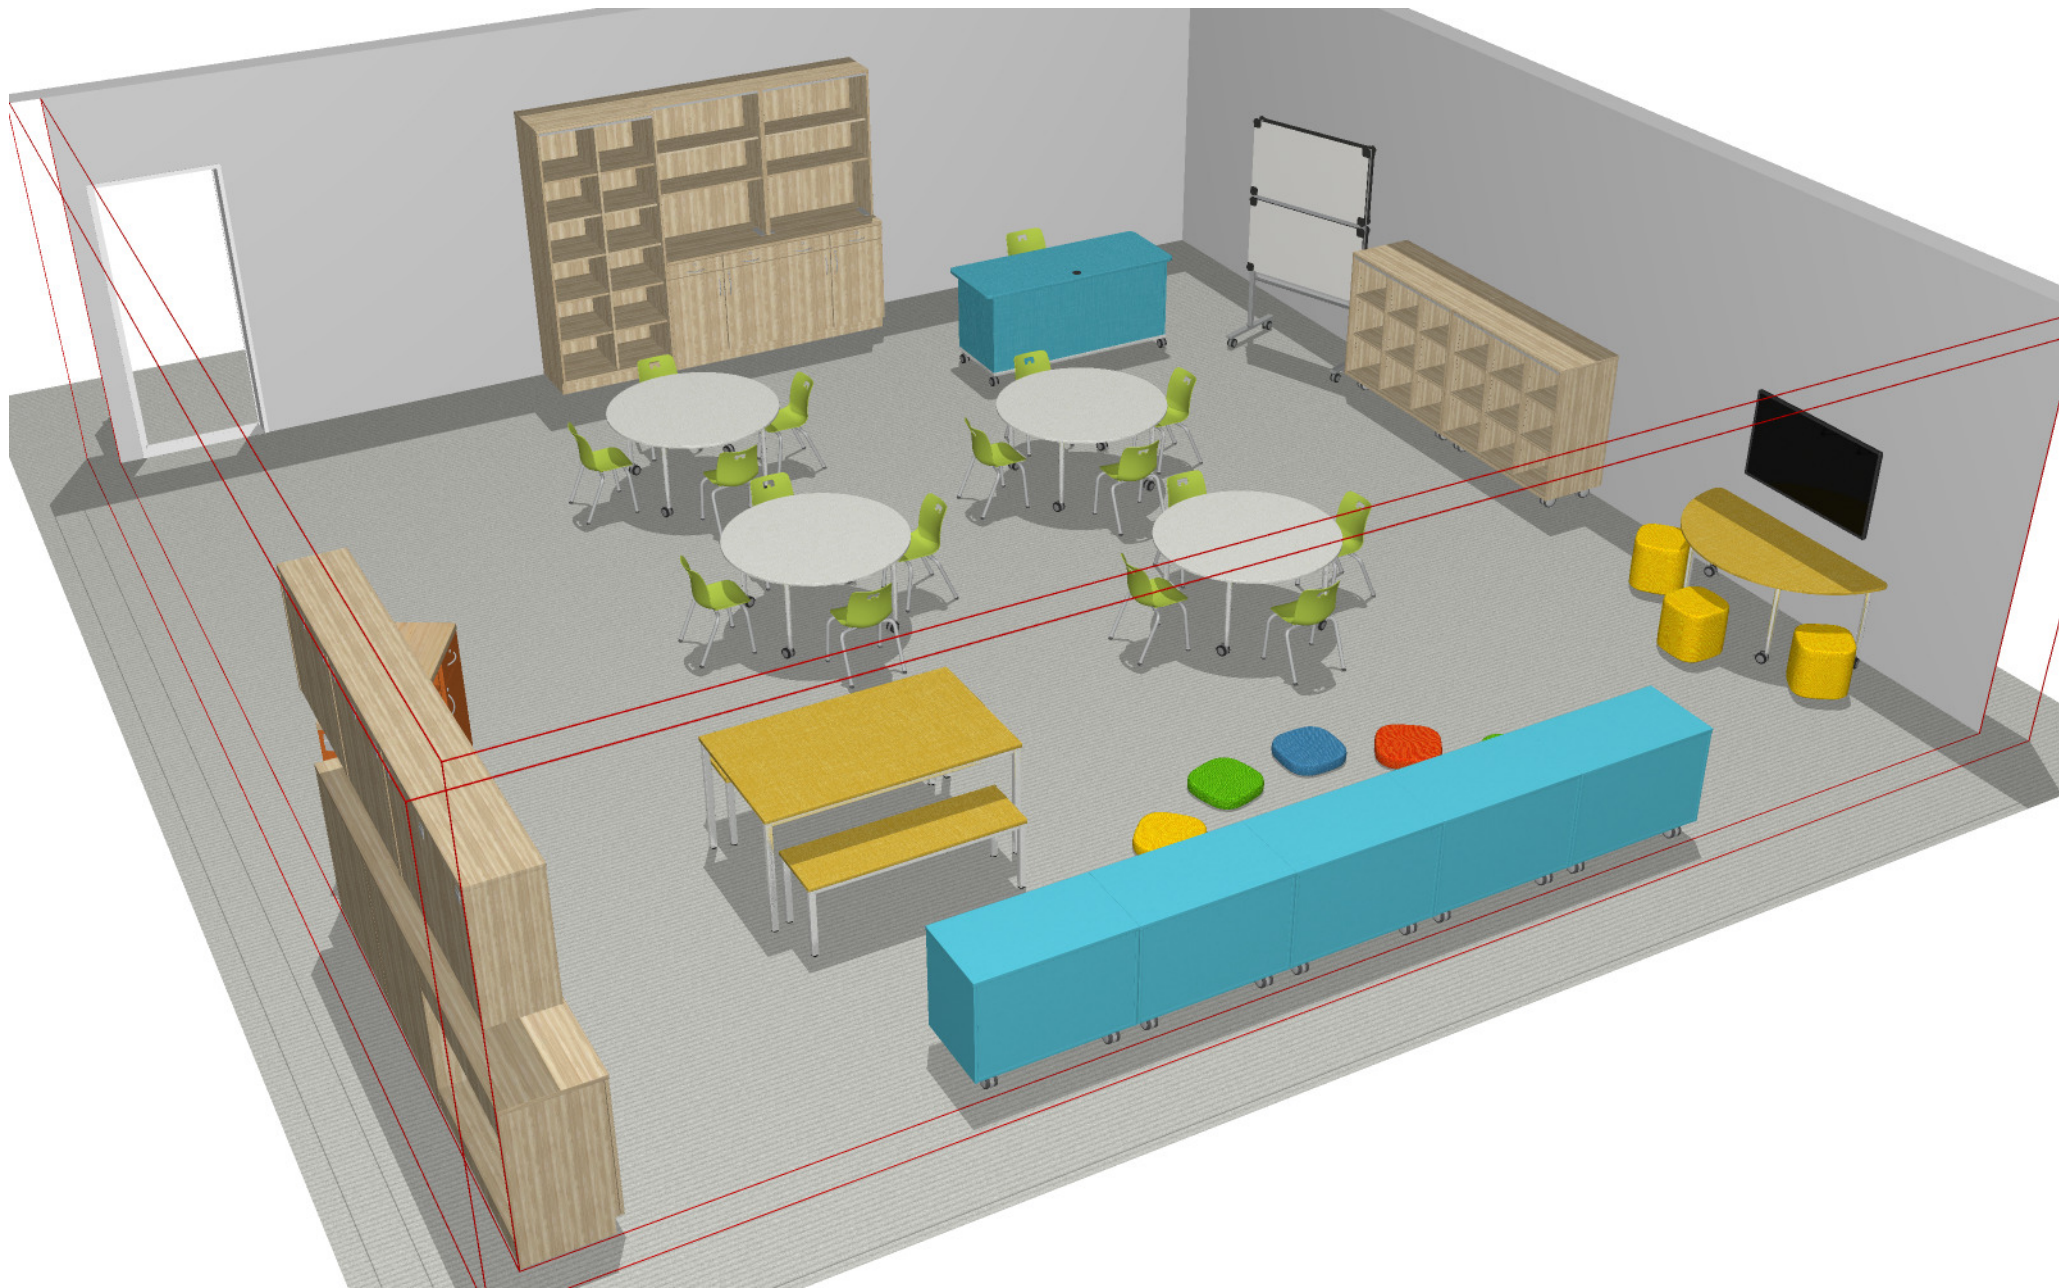

Project Name:
K2G.DEM.CMB.03

Date: 11/9/2022
Rev:

Designer:
MA / JJ

Dealer is responsible for verifying site dimensions, model numbers, quantities, options, finishes and pricing.

Bill of Material

Part Number	Description	Qty	List	Ext. List
101900	Mobile Desk-Plane double ped 66w 26d 30h left file/file ped right box/box/file ped levelers	1	\$3,034.00	\$3,034.00
BRHR638A	Post Leg Table-Half Round 60w 30d 20-28h 75mm casters	1	\$1,012.00	\$1,012.00
BRRD488A	Post Leg Table-Round 48w 48d 20-28h 75mm casters	4	\$1,088.00	\$4,352.00
DCD14820444N	Designer 2.0 Cubby(9) 48w 20d 44h no door casters	2	\$1,544.00	\$3,088.00
DPJ14220374D	Designer 2.0 Project Cart 42w 20d 37h holds 12 trays 1 adj shelf door & Drawer casters	1	\$3,009.00	\$3,009.00
DSS13620294N	Designer 2.0 Shelf 36w 20d 29h 1 adj shelf no door casters	5	\$858.00	\$4,290.00
ESTCS14	Evoke Stacker, Small Shell, 14 Inch Seat Height, Glide	16	\$180.00	\$2,880.00
ETSKM21	Evoke Task Chair, Medium Shell, 14-20 Inch Seat Height, Caster	1	\$374.00	\$374.00
GAB1482037LD	Illusions 2.0 Base Sink 48w 20d 37h no shelf door leveler	1	\$1,702.00	\$1,702.00
GCF1362084LN	Illusions 2.0 Tall Cubby(12) 36w 20d 84h no door leveler	1	\$2,696.00	\$2,696.00
GHS1361447TN	Illusions 2.0 Hutch-Shelf 36w 14d 47h 1 adj shelf 1 fixed shelf no door	2	\$1,412.00	\$2,824.00
GSD1362037LD	Illusions 2.0 Base Shelf-Box Drawer 36w 20d 37h 1 adj shelf 2 box drawer door leveler	4	\$1,902.00	\$7,608.00
GSS1361429WN	Illusions 2.0 Wall Hung Shelf 36w 14d 29h 1 adj shelf no door	2	\$660.00	\$1,320.00
GSS1481429WN	Illusions 2.0 Wall Hung Shelf 48w 14d 29h 1 adj shelf no door	1	\$730.00	\$730.00
GWSR07220	Illusions 2.0 Worksurface Spanning 72w 20d no backsplash	1	\$530.00	\$530.00
GWSR12020	Illusions 2.0 Worksurface Spanning 120w 20d no backsplash	1	\$882.00	\$882.00
MB110	Pages Horizontal Cart 42w 22d 72h (4) Pages boards 75mm casters	1	\$1,262.00	\$1,262.00
PTRS1205	Bench 51w 18h 15d levelers use with 60w 36d 29h table	2	\$408.00	\$816.00
PTRS6604	Picnic Table-Rectangle 60w 36d 29h levelers use with 51w 15d 18h bench	1	\$804.00	\$804.00
SSRF14	Soft Rock - Floor Cushion	1	\$154.00	\$154.00
SSRF14	Soft Rock - Floor Cushion	2	\$154.00	\$308.00
SSRF14	Soft Rock - Floor Cushion	1	\$154.00	\$154.00
SSRF14	Soft Rock - Floor Cushion	1	\$154.00	\$154.00
SSRS14	Soft Rock - Stool Stationary	3	\$386.00	\$1,158.00
			Total	\$45,141.00