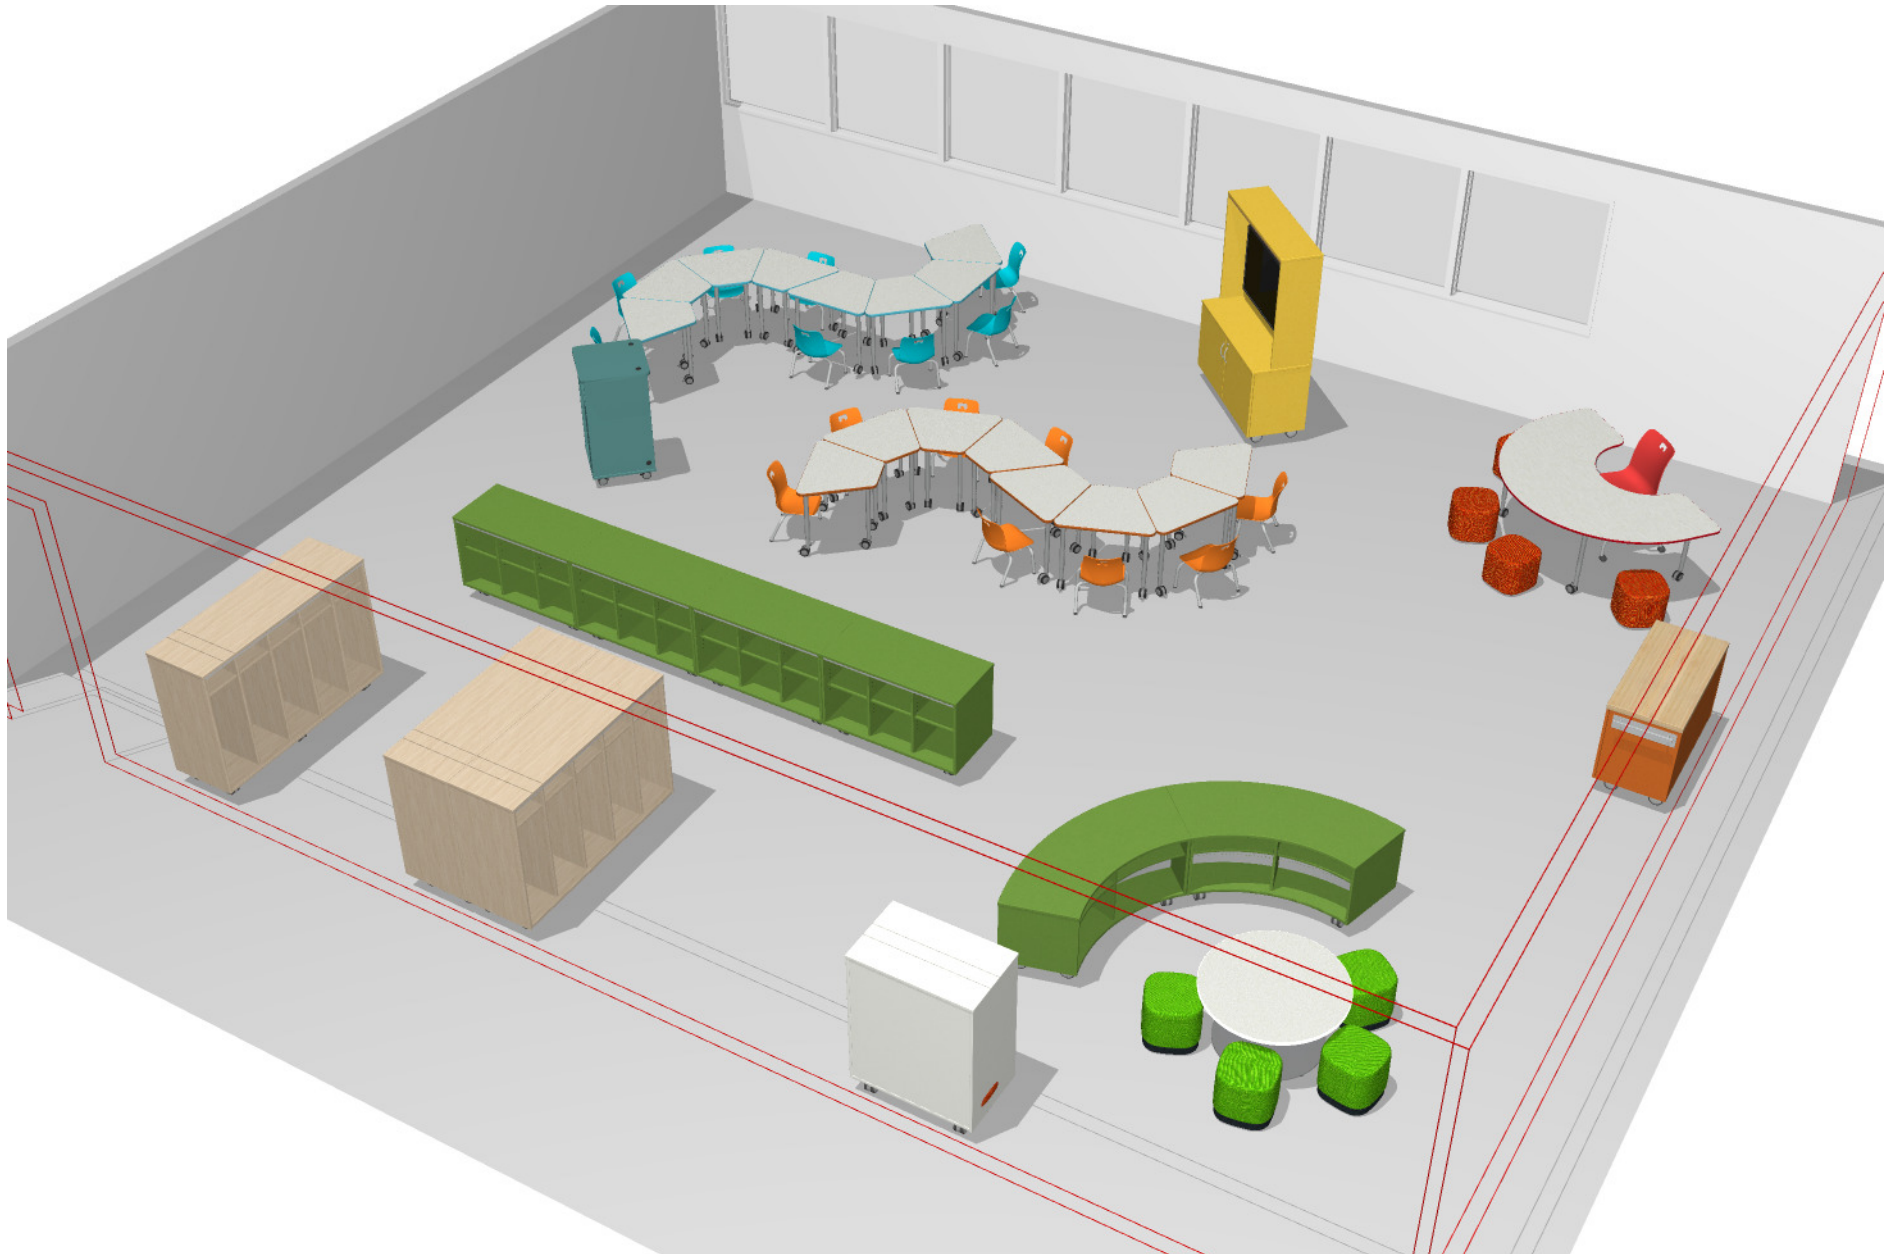

Project Name:

Kindergarten to Second Grade
K2G.DEM.CMB.05

Date: 6/14/2022

Rev:

Designer:

MA / JJ

Dealer is responsible for verifying site dimensions, model numbers, quantities, options, finishes and pricing.