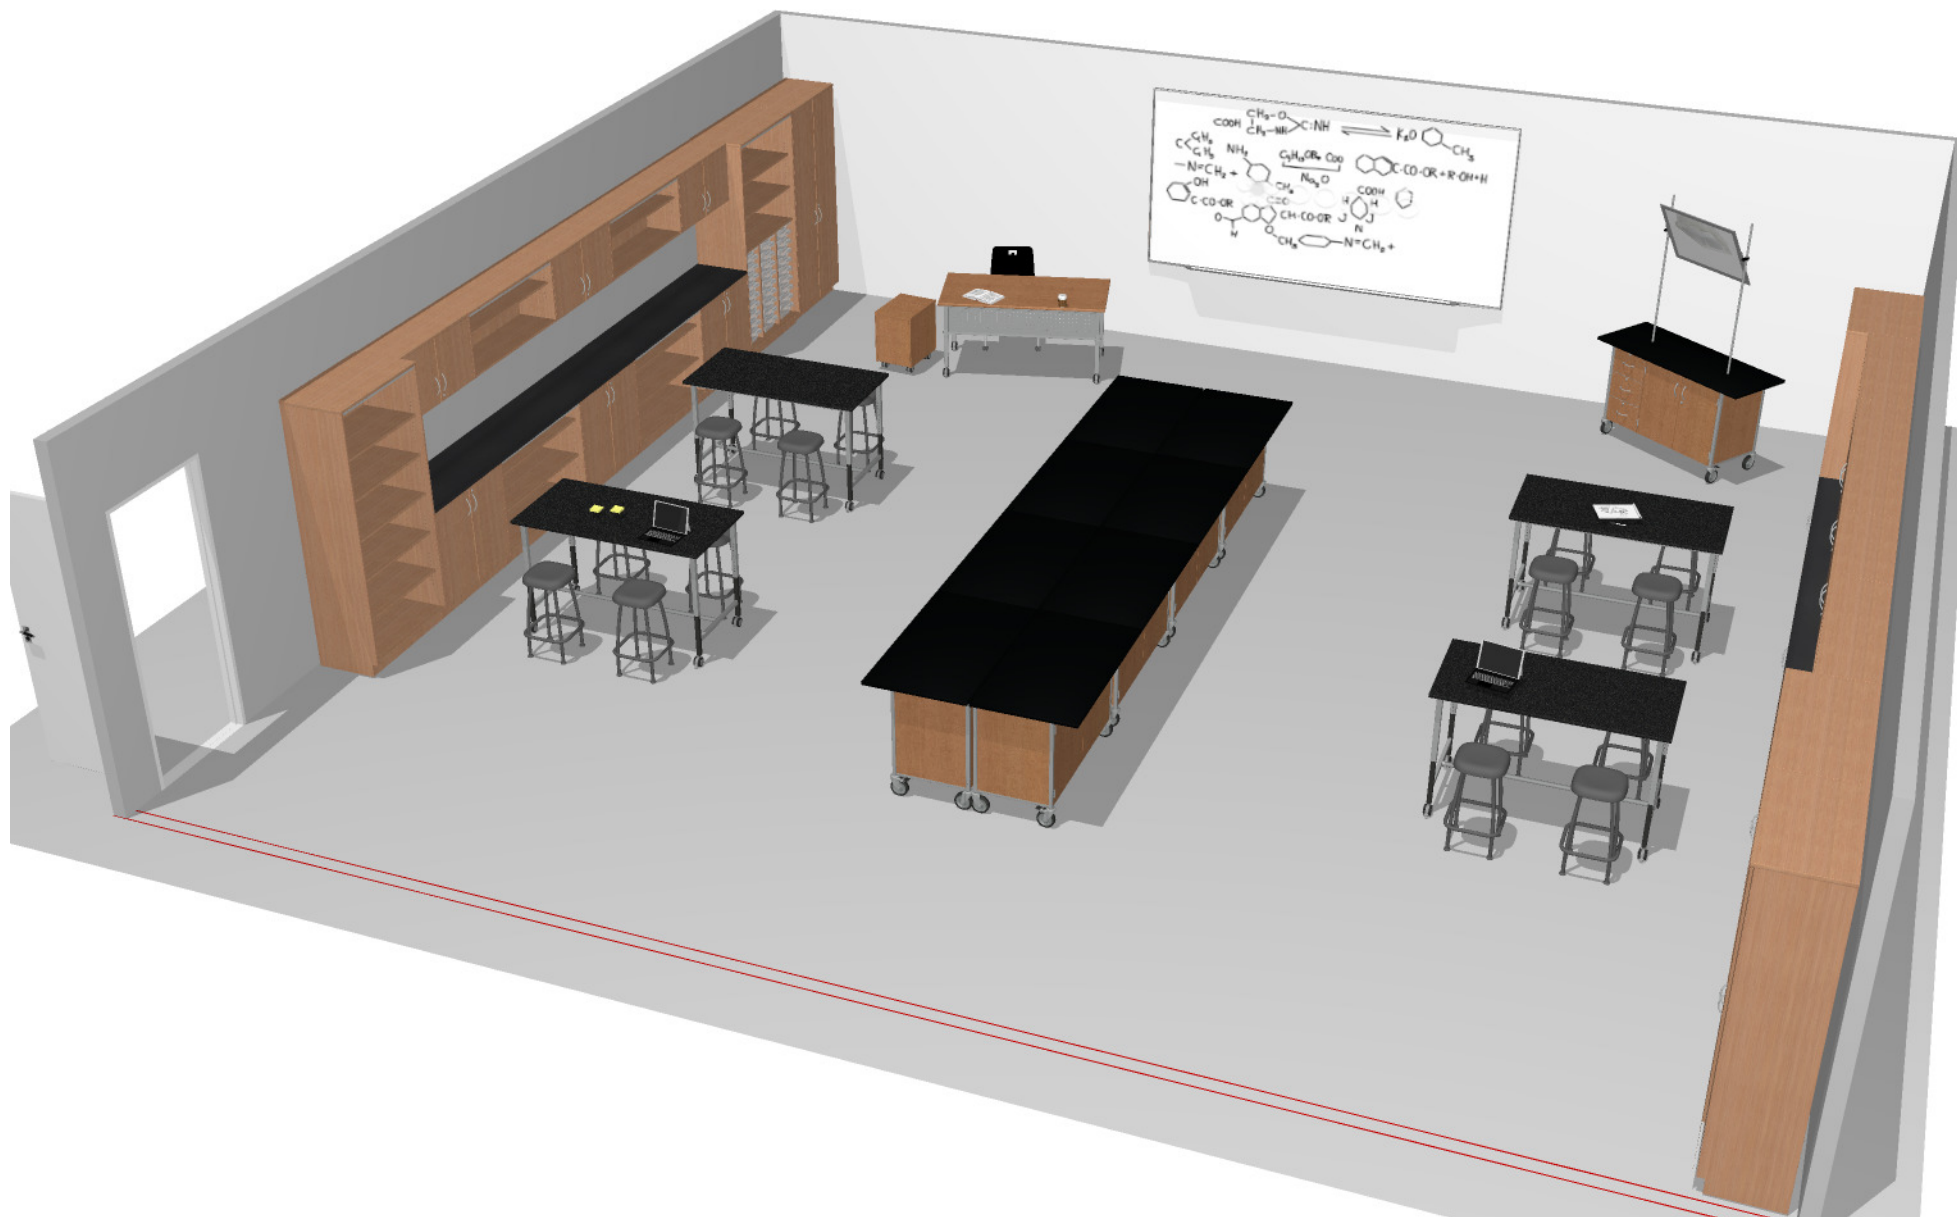

Project Name:

Science
SCN.DEM.CLS.02

Date: 5/31/2022

Rev:

Designer:

MA / JJ

Dealer is responsible for verifying site dimensions, model numbers, quantities, options, finishes and pricing.