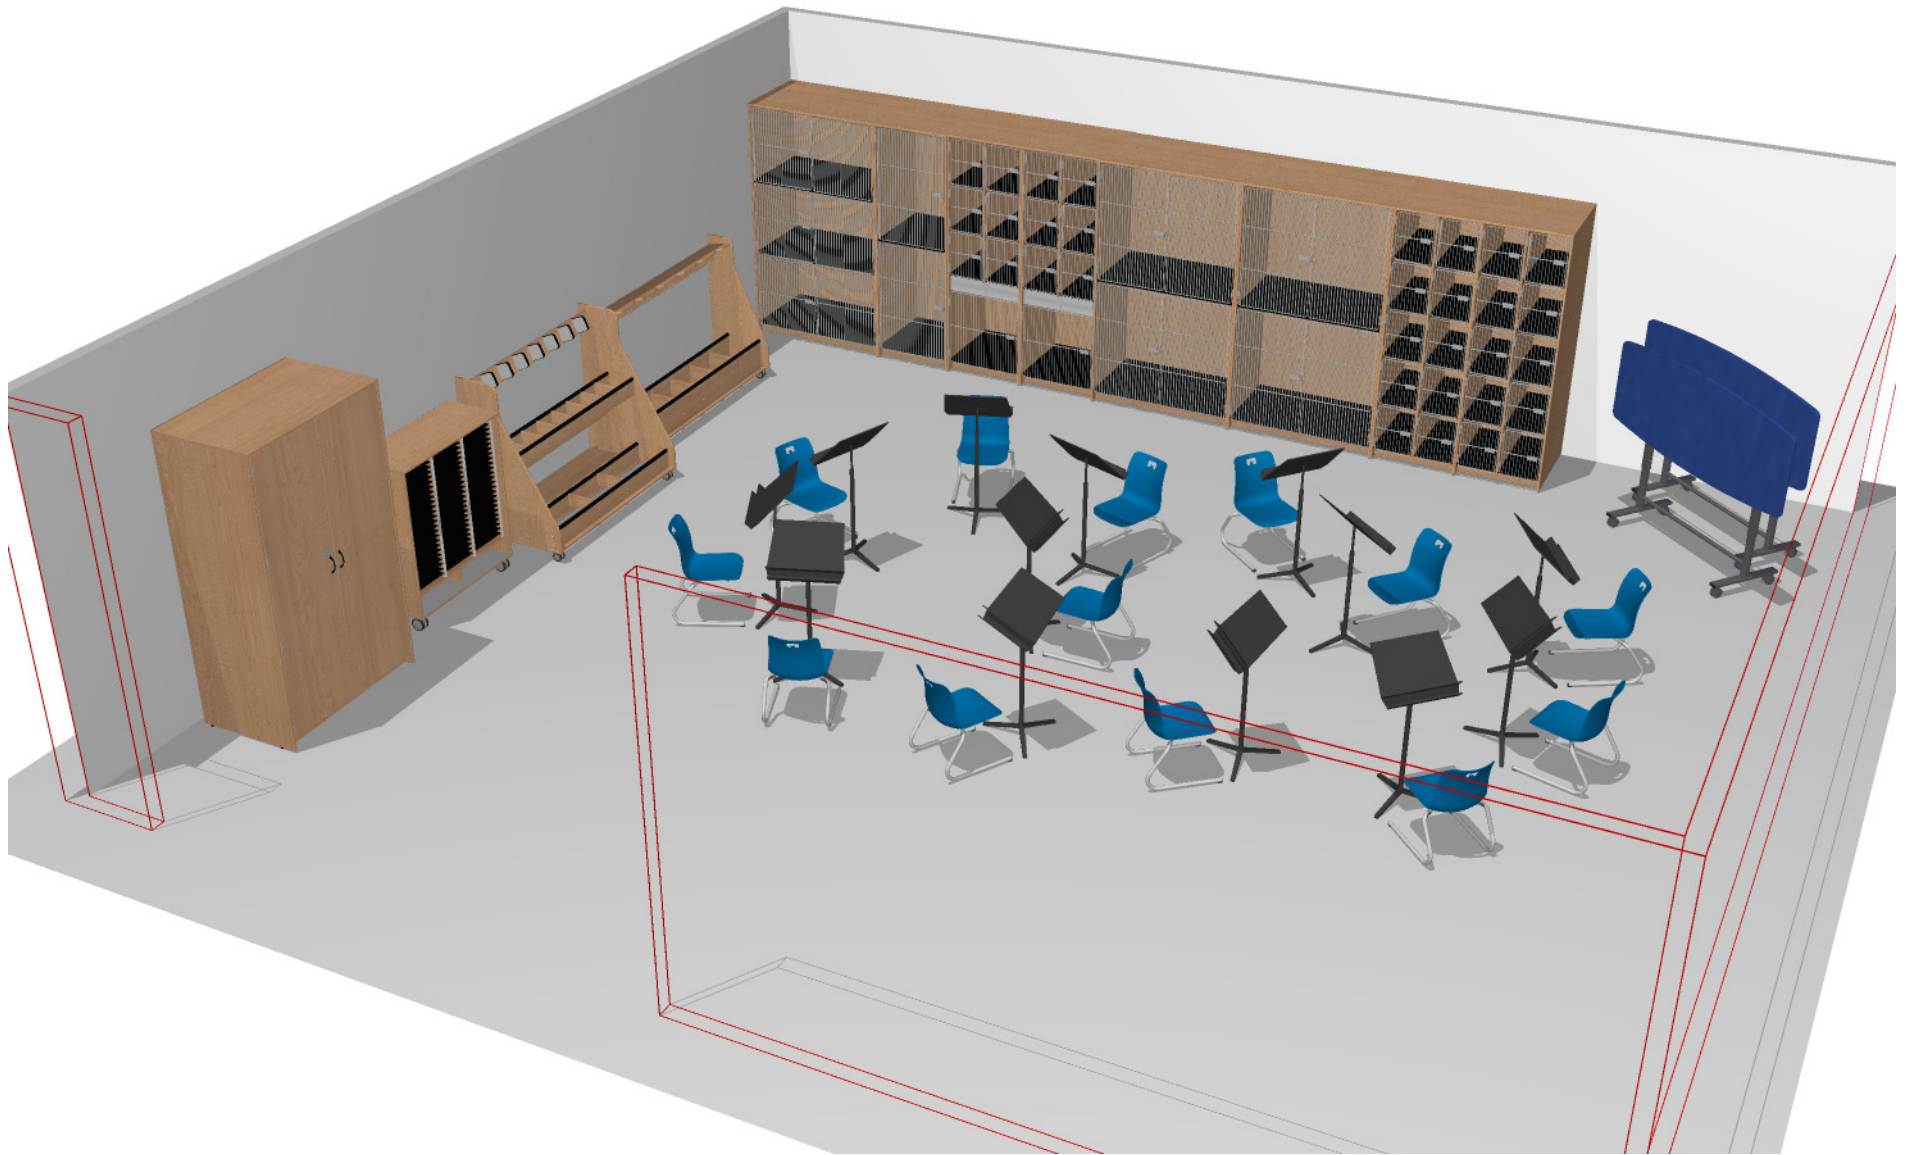

Project Name:

Music
MSC.FAC.CLS.02

Date: 5/31/2022

Rev:

Designer:

MA / JJ

Dealer is responsible for
verifying site dimensions,
model numbers, quantities,
options, finishes and pricing.