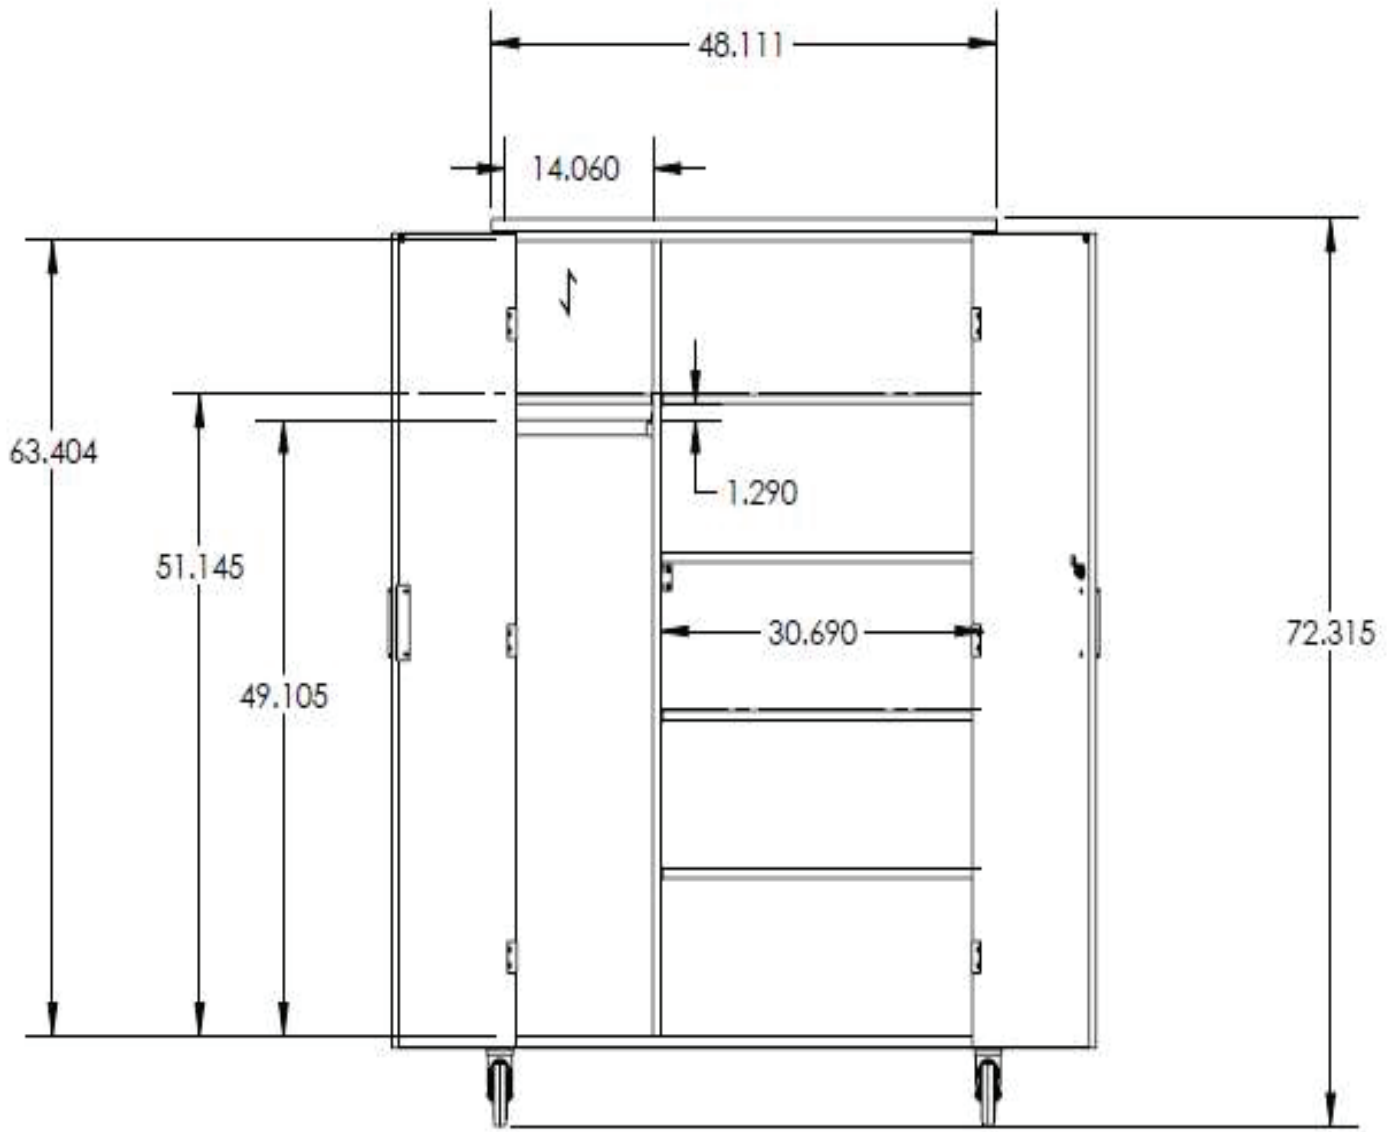

SHEERLINE

# WARDROBE DIMENSIONS

15.5019

CABINET, SF, WRDRB, 48W X 72H, URBAN