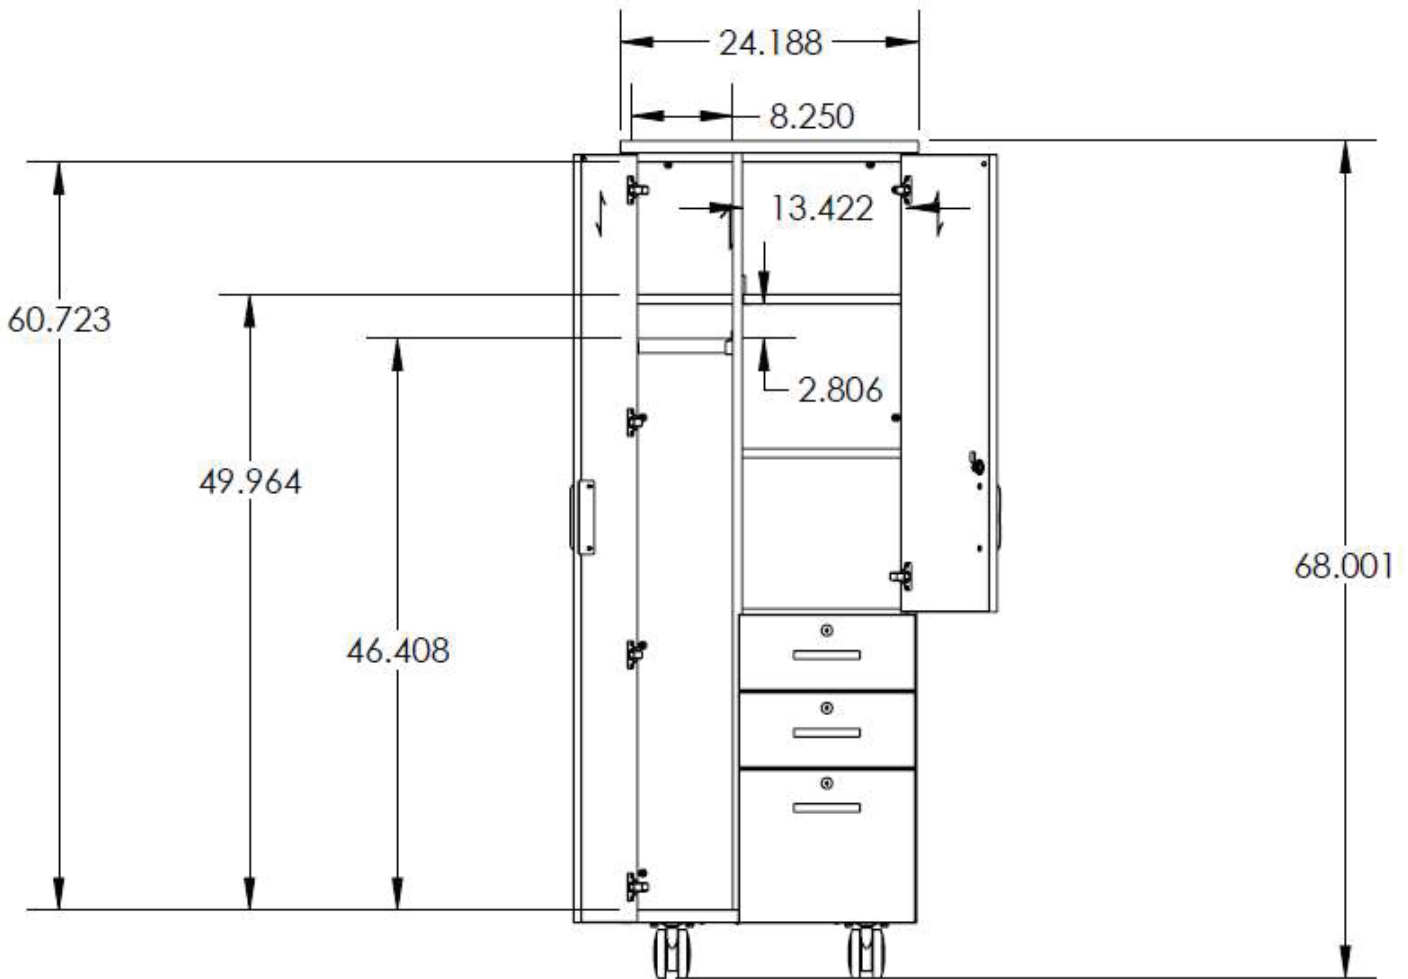

DESIGNER 2.0

# WARDROBE DIMENSIONS

DWC13620684D  
CABINET, SF, WRDRB, 36W X 68H  
, DOORS

DESIGNER 2.0

# WARDROBE DIMENSIONS

DWT12420684D  
CABINET, SF, WRDRB, 24W X 68H  
, DOORS, WOOD BACK