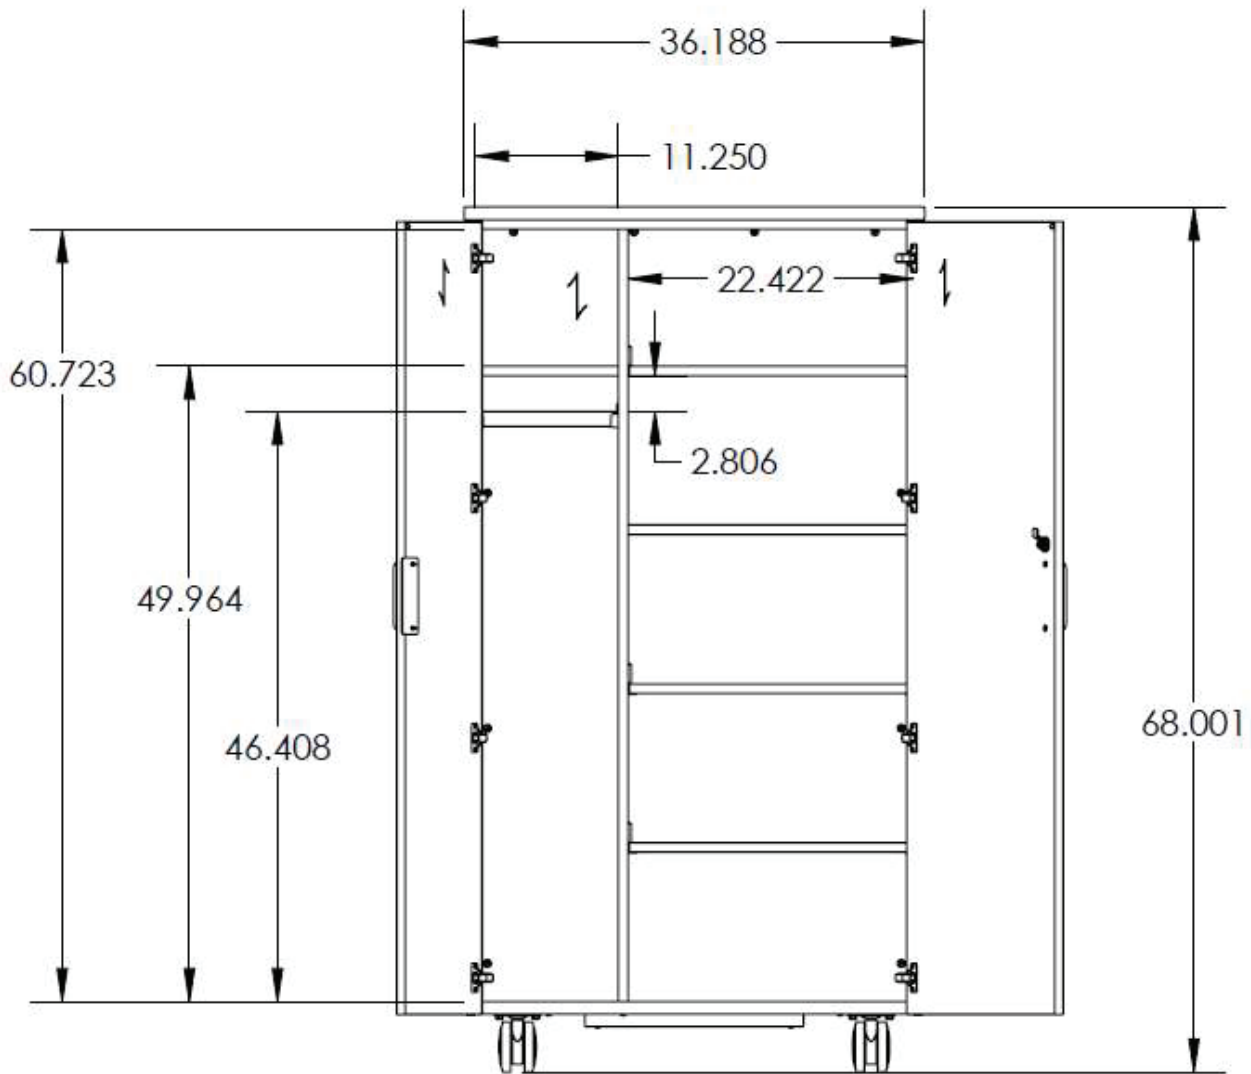

# WARDROBE DIMENSIONS

DWC13620684D  
CABINET, SF, WRDRB, 36W X 68H  
, DOORS

DESIGNER 2.0

# WARDROBE DIMENSIONS

DWT12420684D  
CABINET, SF, WRDRB, 24W X 68H  
, DOORS, WOOD BACK