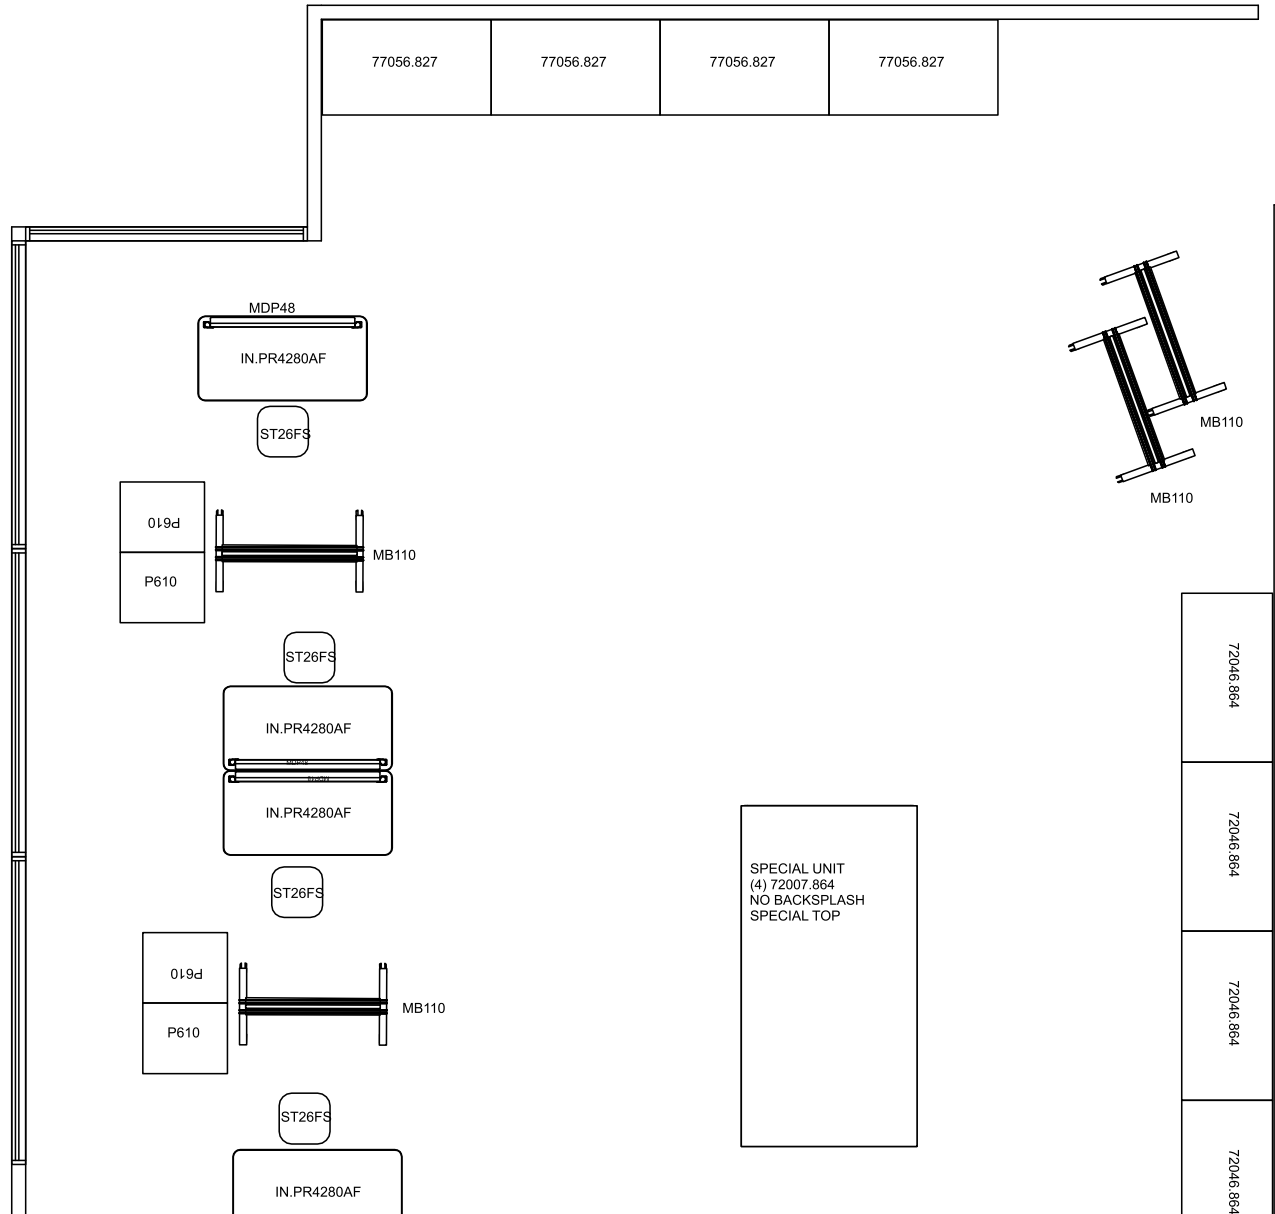

# PERSPECTIVE VIEW

## TFL.000.000.03

Teacher/Faculty Lounge.No Method.No Method.#3

Fleetwood®

For help creating your effective learning environment,  
contact us at 616.396.1142 or [sales@fleetwoodfurniture.com](mailto:sales@fleetwoodfurniture.com)

# PLAN VIEW

# PRODUCT LIST