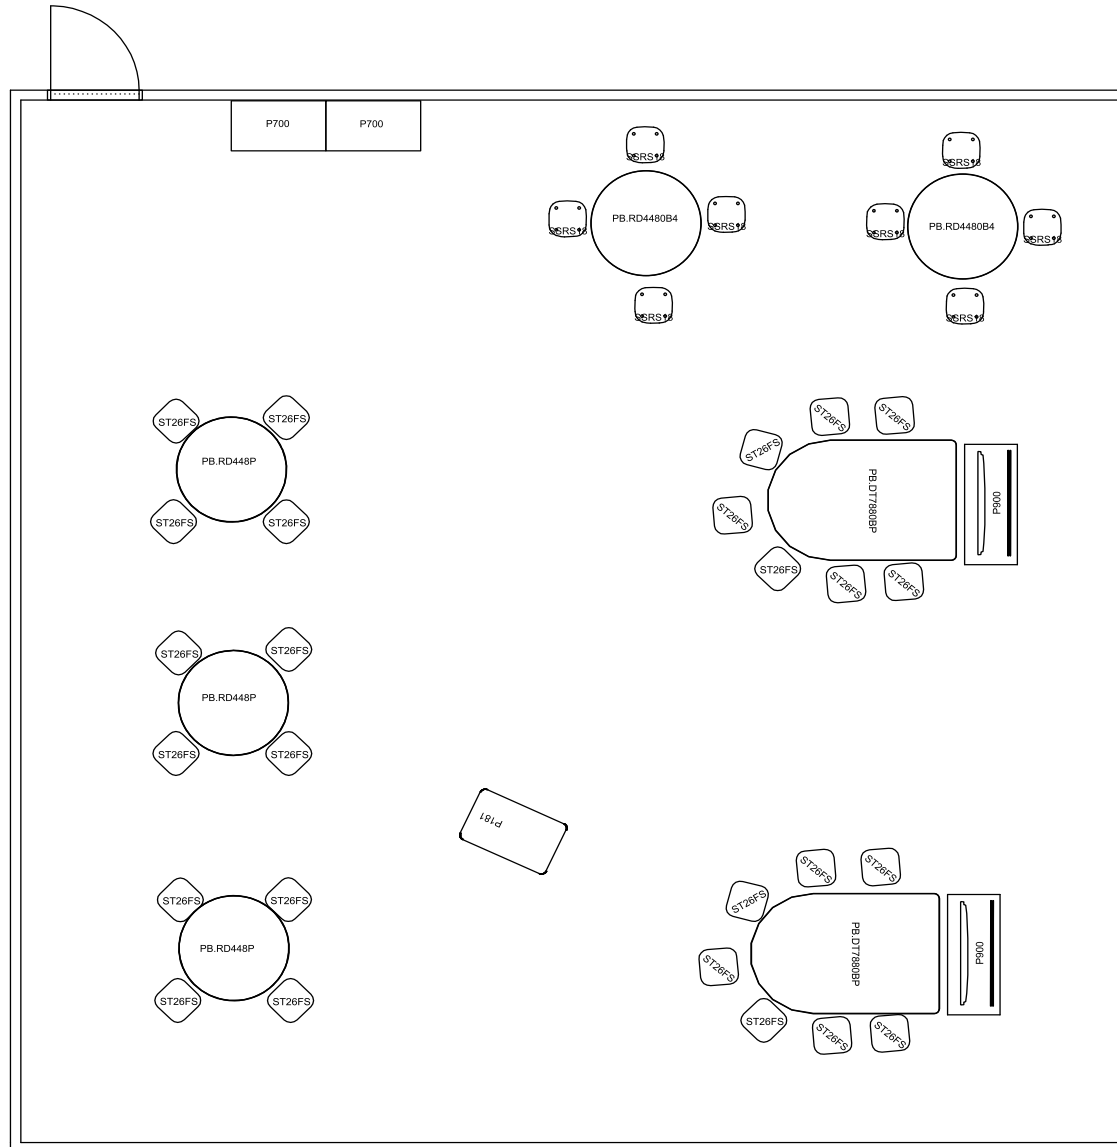

PERSPECTIVE VIEW

STM.FAC.CMB.04

STEM.Facilitate.Combination.#4

Fleetwood®

For help creating your effective learning environment,
contact us at 616.396.1142 or sales@fleetwoodfurniture.com

PLAN VIEW

STM.FAC.CMB.04

STEM.Facilitate.Combination.#4

PRODUCT LIST

STM.FAC.CMB.04

STEM.Facilitate.Combination.#4

PART NUMBER	DESCRIPTION	QTY	LIST	EXT. SELL
ST26FS	Dark Graphite Seat 13.5w 26h 13.5d	26	\$460	\$11,960
SSRS18	Soft Rock Stool Stationary Base Glides 14w 18h 14d	8	\$312	\$2,496
PB-RD448P	Round Table, Pedestal Base, 1"thick worksurface, Fixed Height Glides 42w 36h 42d	3	\$686	\$2,058
PB-RD4480B4	Round Table, Pedestal Base Fixed Height Glides 42w 29h 42d	2	\$642	\$1,284
PB-DT7882BP	Fxd Ht Lvtrs/Glds 48w 36h 72d	2	\$1,438	\$2,876
P900	Designer Collection Monitor Cart, Gratnells tray storage, holds up to 24 trays, Non-locking doors, 4 Outlet power unit , Perforated Steel Back Panel, 100mm Locking Casters 48w x 72h x 20d	2	\$2,974	\$5,948
P700	Low Storage 1 Shelf No Ors Lckg Casters 36w 36h 20d	2	\$934	\$1,868
P181	Presentation Cart 1 Shelf Gratnells Trays Included Lckg Dr With Power Lckg Casters 36w 40h 22d	1	\$1,758	\$1,758
MB300	Pages Drywall Mount Kit Includes 4 boards, mounting template, pegs and drywall hardware 23.5w 42h 2d	2	\$450	\$900

Total FLEETWOOD - \$31,148.00

RENDERING

STM.FAC.CMB.04

STEM.Facilitate.Combination.#4