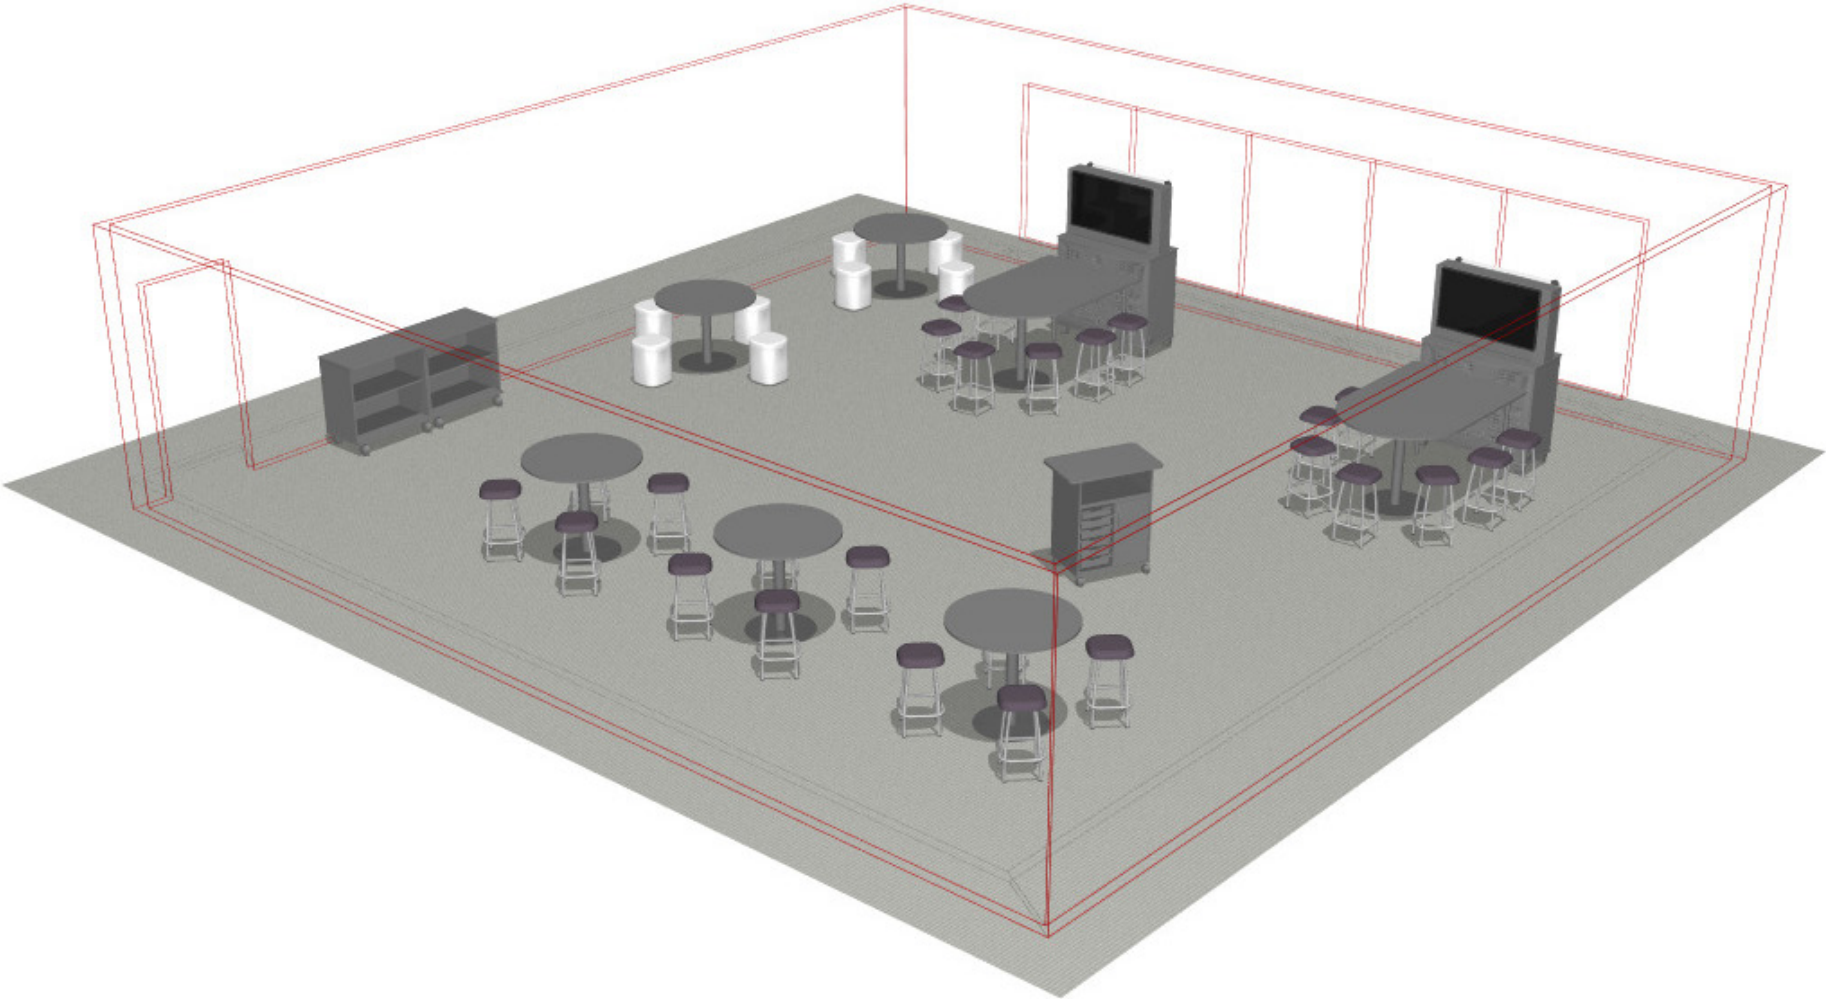

PERSPECTIVE VIEW

STM.FAC.CMB.04

STEM.Facilitate.Combination.#4

Fleetwood®

For help creating your effective learning environment,
contact us at 616.396.1142 or sales@fleetwoodfurniture.com

PLAN VIEW

STM.FAC.CMB.04

STEM.Facilitate.Combination.#4

PRODUCT LIST

STM.FAC.CMB.04

STEM.Facilitate.Combination.#4

PART NUMBER	DESCRIPTION	QTY	LIST	EXT. SELL
ST26FS	Dark Graphite Seat 13.5w 26h 13.5d	26	\$460	\$11,960
SSRS18	Soft Rock Stool Stationary Base Glides 14w 18h 14d	8	\$312	\$2,496
PB-RD448P	Round Table, Pedestal Base, 1"thick worksurface, Fixed Height Glides 42w 36h 42d	3	\$686	\$2,058
PB-RD4480B4	Round Table, Pedestal Base Fixed Height Glides 42w 29h 42d	2	\$642	\$1,284
PB-DT7882BP	Fxd Ht Lvtrs/Glds 48w 36h 72d	2	\$1,438	\$2,876
P900	Designer Collection Monitor Cart, Gratnells tray storage, holds up to 24 trays, Non-locking doors, 4 Outlet power unit , Perforated Steel Back Panel, 100mm Locking Casters 48w x 72h x 20d	2	\$2,974	\$5,948
P700	Low Storage 1 Shelf No Ors Lckg Casters 36w 36h 20d	2	\$934	\$1,868
P181	Presentation Cart 1 Shelf Gratnells Trays Included Lckg Dr With Power Lckg Casters 36w 40h 22d	1	\$1,758	\$1,758
MB300	Pages Drywall Mount Kit Includes 4 boards, mounting template, pegs and drywall hardware 23.5w 42h 2d	2	\$450	\$900