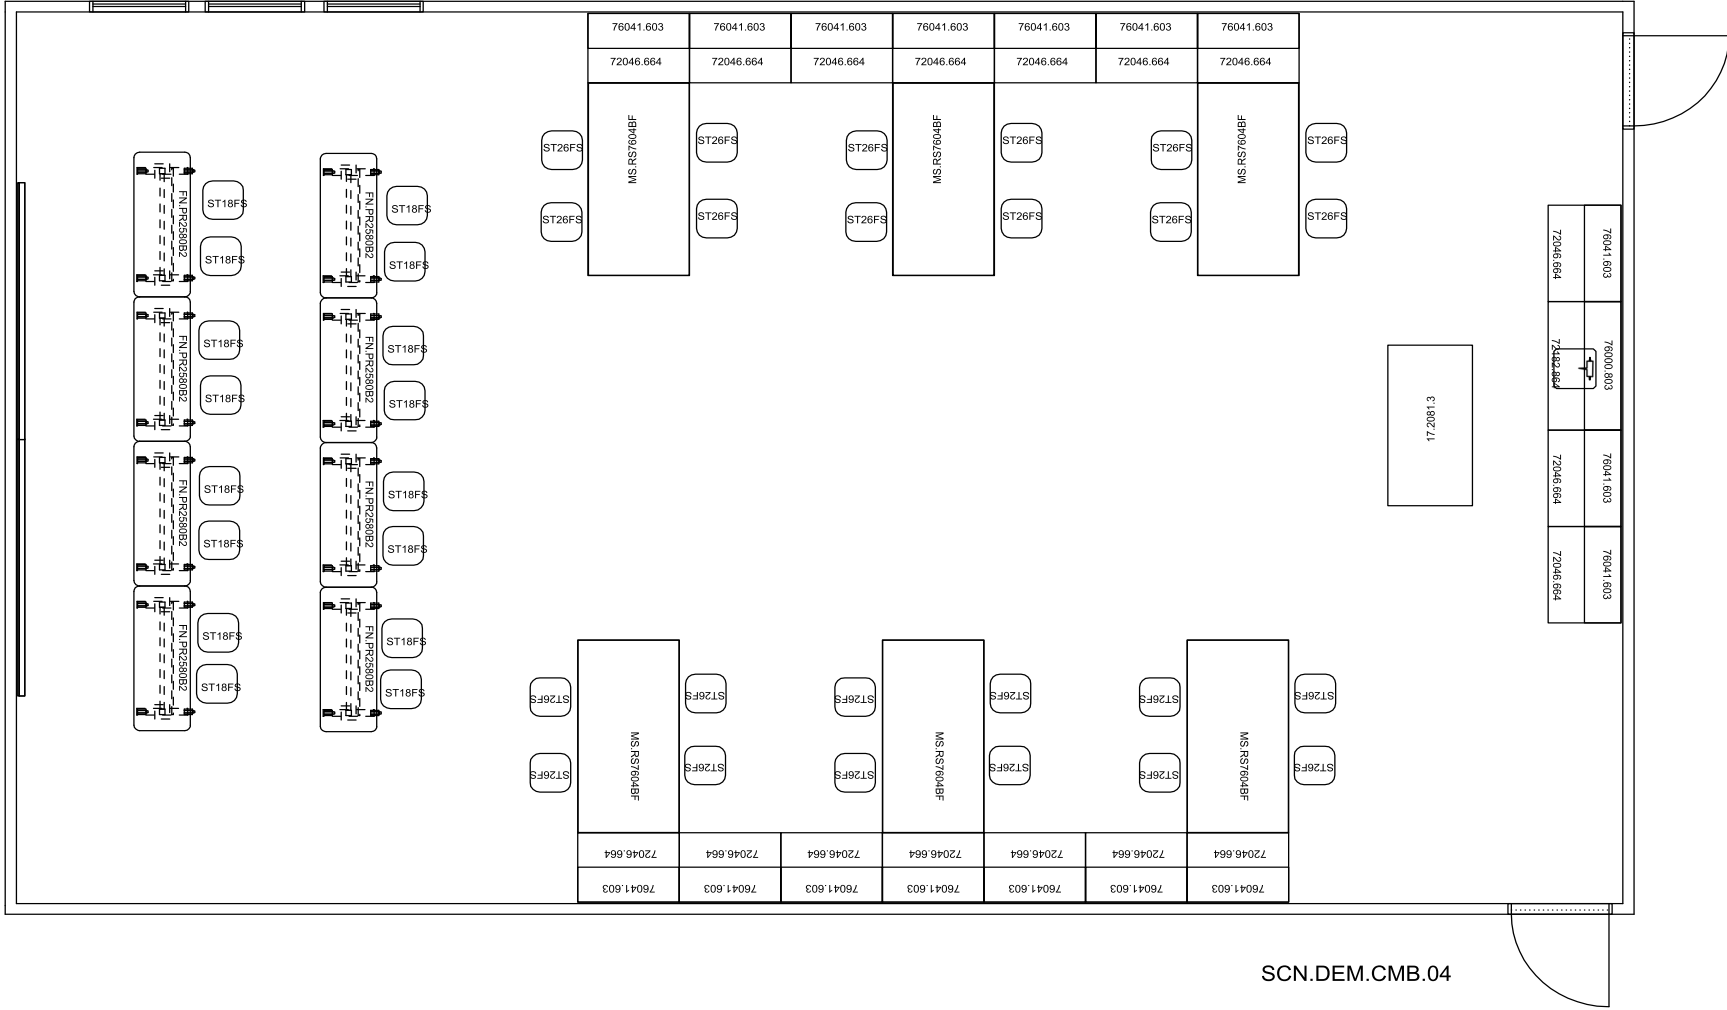

PLAN VIEW

SCN.DEM.CMB.04

Science.Demonstration.Combination.#4

SCN.DEM.CMB.04