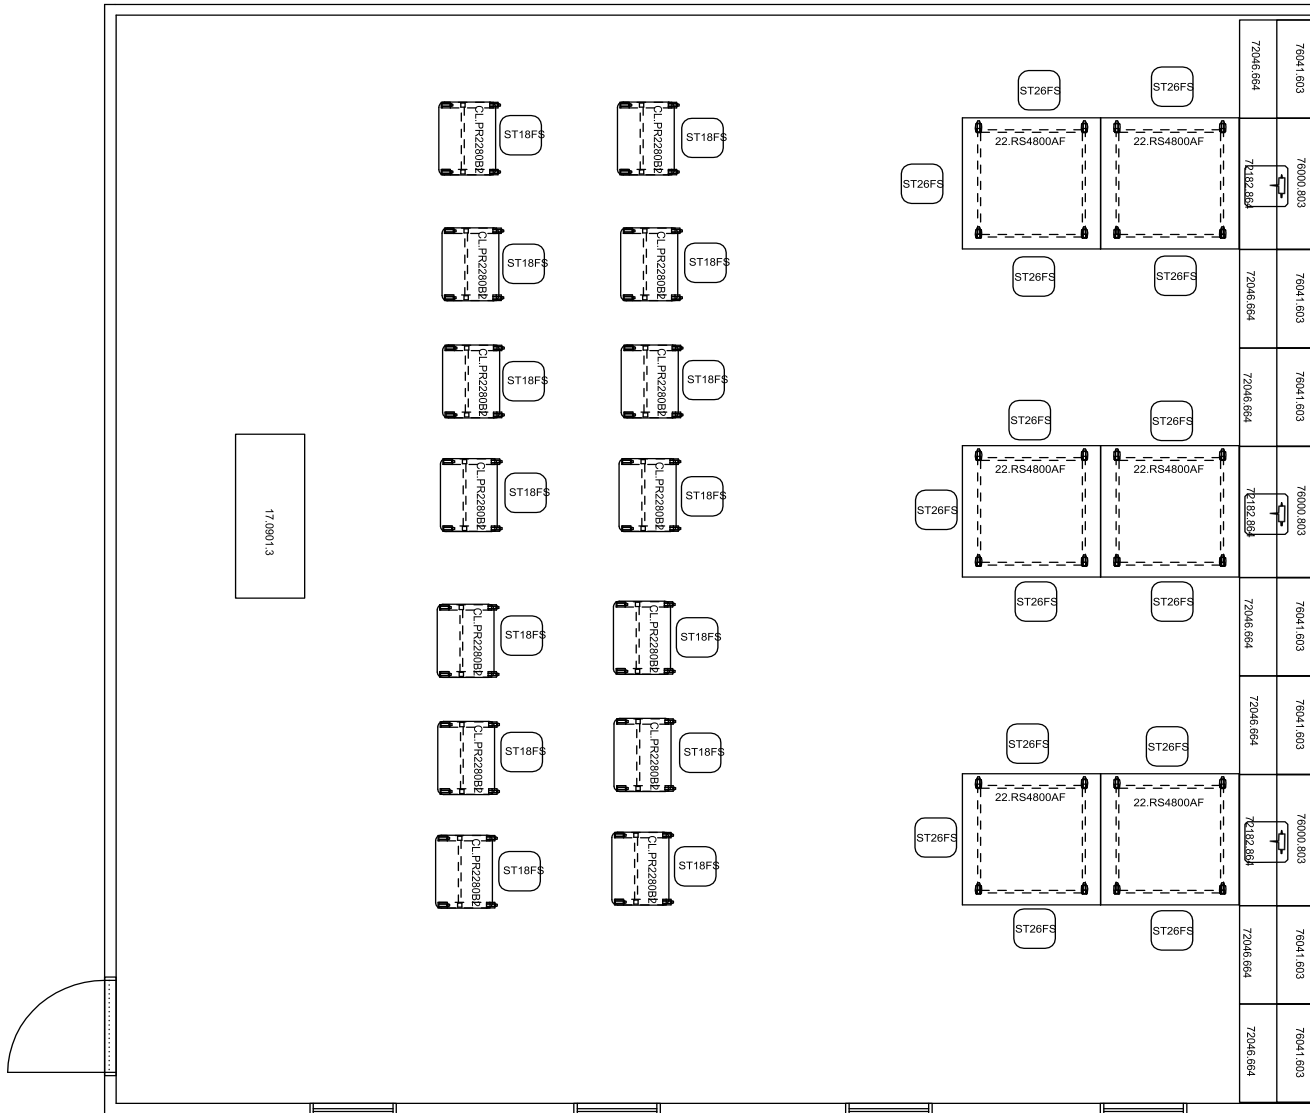

PERSPECTIVE VIEW

SCN.DEM.CMB.02

Science.Demonstration.Combination.#2

Fleetwood®

For help creating your effective learning environment,
contact us at 616.396.1142 or sales@fleetwoodfurniture.com

PLAN VIEW

SCN.DEM.CMB.02

Science.Demonstration.Combination.#2

PRODUCT LIST

SCN.DEM.CMB.02

Science.Demonstration.Combination.#2

PART NUMBER	DESCRIPTION	QTY	LIST	EXT. SELL
ST26FS	Dark Graphite Seat 13.5w 26h 13.5d	15	\$460	\$6,900
ST18FS	Dark Graphite Seat 13.5w 18h 13.5d	14	\$460	\$6,440
CL-PR2280B2	Plane Desk, C-Leg Fixed Height Cstrs 27w 29h 20d	14	\$250	\$3,500
76041-603	Illusions Collection Wall Hung Storage 2 Adjustable Shelves Locking Doors 36w 30h 13d	7	\$762	\$5,334
76000-803	Illusions Collection Wall Hung Storage 2 Adjustable Shelves No Doors 48w 30h 13d	3	\$610	\$1,830
72182-864	Base Sink Cabinet Lckg Drs Bckspl Lvls 48w 36h 26d	3	\$1,402	\$4,206
72046-664	Base Shelf Cabinet 2 Shelf Lckg Drs Bckspl Cstrs 36w 36h 26d	7	\$1,500	\$10,500
22-RS4800AF	Rectangle Table, Steel Frame Square Legs (4) Adjustable Height H-Frame Cstrs 48w -x 34--42h x 48d	6	\$672	\$4,032
17-090	Low Storage Demonstrator Apparatus Rods Mirror Lckg Drwrs/Drs 6"Side Overhang 60w 34.25h 24d	1	\$2,662	\$2,662