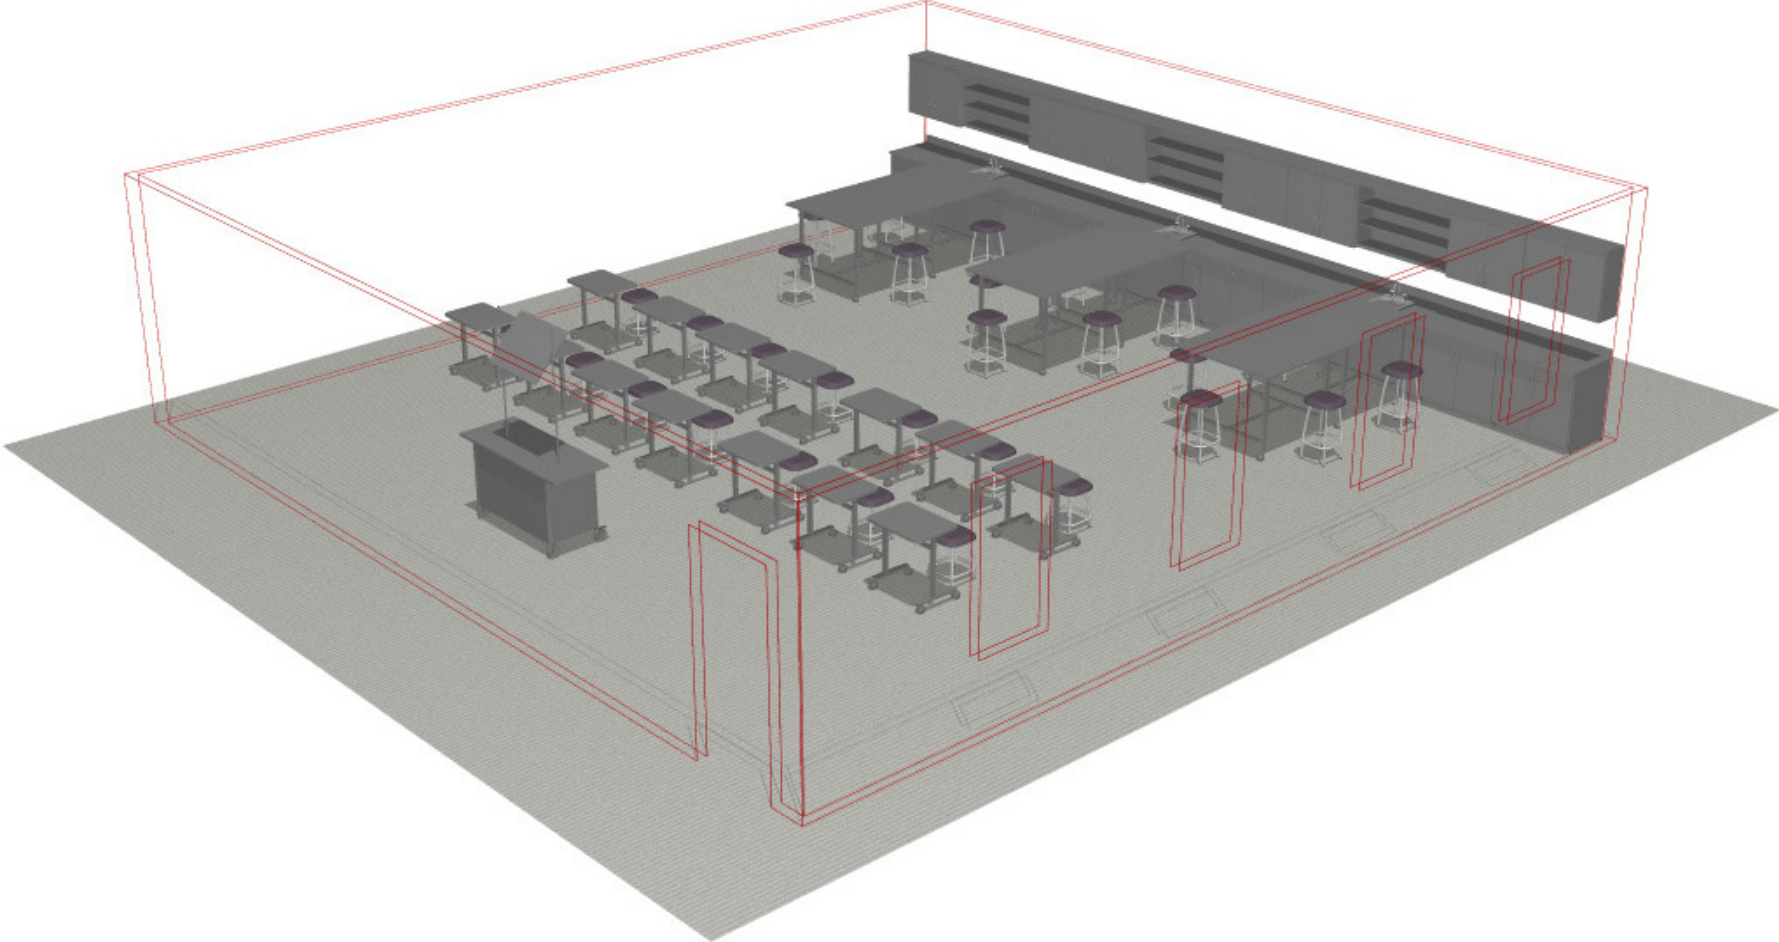

PERSPECTIVE VIEW

SCN.DEM.CMB.02

Science.Demonstration.Combination.#2

Fleetwood®

For help creating your effective learning environment,
contact us at 616.396.1142 or sales@fleetwoodfurniture.com

PLAN VIEW

SCN.DEM.CMB.02

Science.Demonstration.Combination.#2

PRODUCT LIST

SCN.DEM.CMB.02

Science.Demonstration.Combination.#2

PART NUMBER	DESCRIPTION	QTY	LIST	EXT. SELL
ST26FS	Dark Graphite Seat 13.5w 26h 13.5d	15	\$460	\$6,900
ST18FS	Dark Graphite Seat 13.5w 18h 13.5d	14	\$460	\$6,440
CL-PR2280B2	Plane Desk, C-Leg Fixed Height Cstrs 27w 29h 20d	14	\$250	\$3,500
76041-603	Illusions Collection Wall Hung Storage 2 Adjustable Shelves Locking Doors 36w 30h 13d	7	\$762	\$5,334
76000-803	Illusions Collection Wall Hung Storage 2 Adjustable Shelves No Doors 48w 30h 13d	3	\$610	\$1,830
72182-864	Base Sink Cabinet Lckg Drs Bckspl Lvls 48w 36h 26d	3	\$1,402	\$4,206
72046-664	Base Shelf Cabinet 2 Shelf Lckg Drs Bckspl Cstrs 36w 36h 26d	7	\$1,500	\$10,500
22-RS4800AF	Rectangle Table, Steel Frame Square Legs (4) Adjustable Height H-Frame Cstrs 48w -x 34--42h x 48d	6	\$672	\$4,032
17-090	Low Storage Demonstrator Apparatus Rods Mirror Lckg Drwrs/Drs 6"Side Overhang 60w 34.25h 24d	1	\$2,662	\$2,662