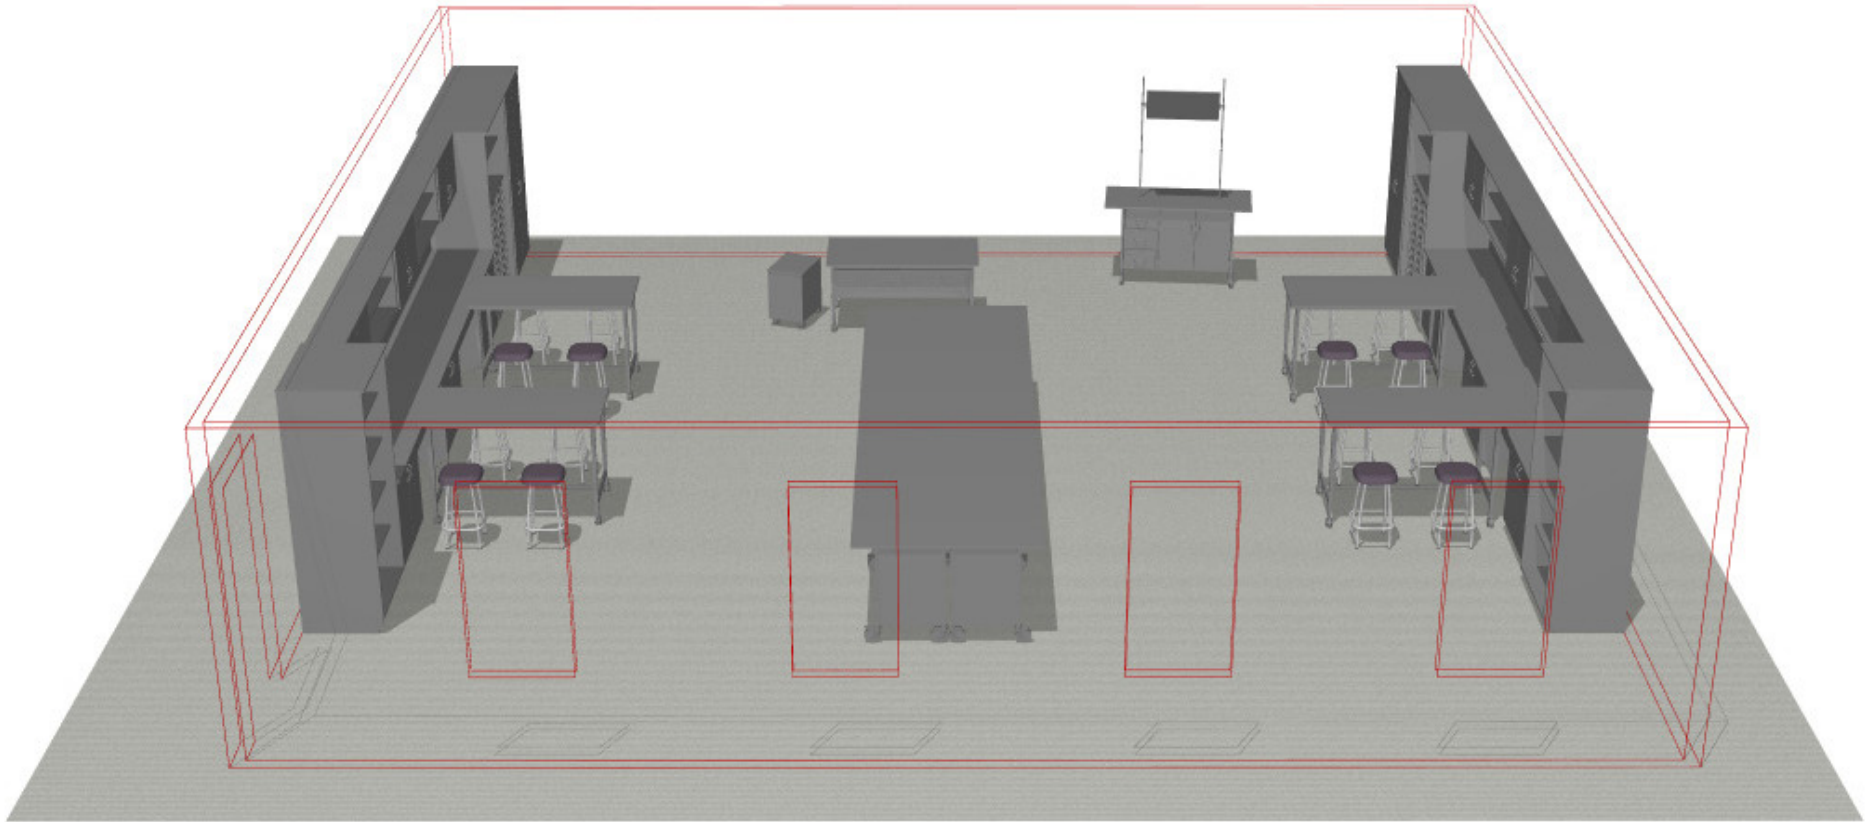

PERSPECTIVE VIEW

SCN.DEM.CLS.01

Science.Demonstration.Clusters.#1

Fleetwood®

For help creating your effective learning environment,
contact us at 616.396.1142 or sales@fleetwoodfurniture.com

PRODUCT LIST

SCN.DEM.CLS.01

Science.Demonstration.Clusters.#1

PART NUMBER	DESCRIPTION	QTY	LIST	EXT. SELL
ST26FS	Dark Graphite Seat 13.5w 26h 13.5d	16	\$460	\$7,360
ST18FS	Dark Graphite Seat 13.5w 18h 13.5d	1	\$460	\$460
MP100	Mobile Ped, Under Work Surface, 1 Box/1 File Lckg 96mm Pull 15w 22.5h 20d	1	\$890	\$890
MDP60	Perforated Steel Modesty Panel Installed at the factory	1	\$130	\$130
77302	Illusions Collection Tall Tray Storage 1 Shelf Holds up to 36 Gratnells Trays (Included) - No Doors Levelers 48w 84h 27d	2	\$2,534	\$5,068
77082-647	Tall Wardrobe Storage Lckg Ors Lvtrs 36w 84h 27d	2	\$1,978	\$3,956
77042-647	Tall Storage 5 Shelf No Drs Lvtrs 36w 84h 27d	2	\$1,774	\$3,548
76041-613	Wall Hung Cabinet 1 Shelf Lckg Drs 36w 24h 13d	6	\$712	\$4,272
76000-813	Illusions Collection Wall Hung Storage 1 Adjustable Shelf No Doors 48w 24h 13d	4	\$542	\$2,168
72162-864	Base Sink Cabinet No Ors Bckspl Lvtrs 48w 36h 26d	4	\$1,152	\$4,608
72046-664	Base Shelf Cabinet 2 Shelf Lckg Drs Bckspl Cstrs 36w 36h 26d	6	\$1,500	\$9,000
22-RS6300AF	Rectangle Table, Steel Frame Square Legs (4)Adjustable Height H-Frame Cstrs 60w X 34-42h X 30d	4	\$974	\$3,896
22-RS6300A2	Rectangle Table, Steel Frame Square Legs (4) Fixed Height Cstrs 60w 29h 30d	1	\$670	\$670
17-207	Low Storage 1 Shelf Lckg Doors 8"Front Overhang 50w 34.25h 30d	8	\$1,136	\$9,088
17-090	Low Storage Demonstrator Apparatus Rods Mirror Lckg Drwrs/Drs 6"Side Overhang 60w 34.25h 24d	1	\$2,662	\$2,662