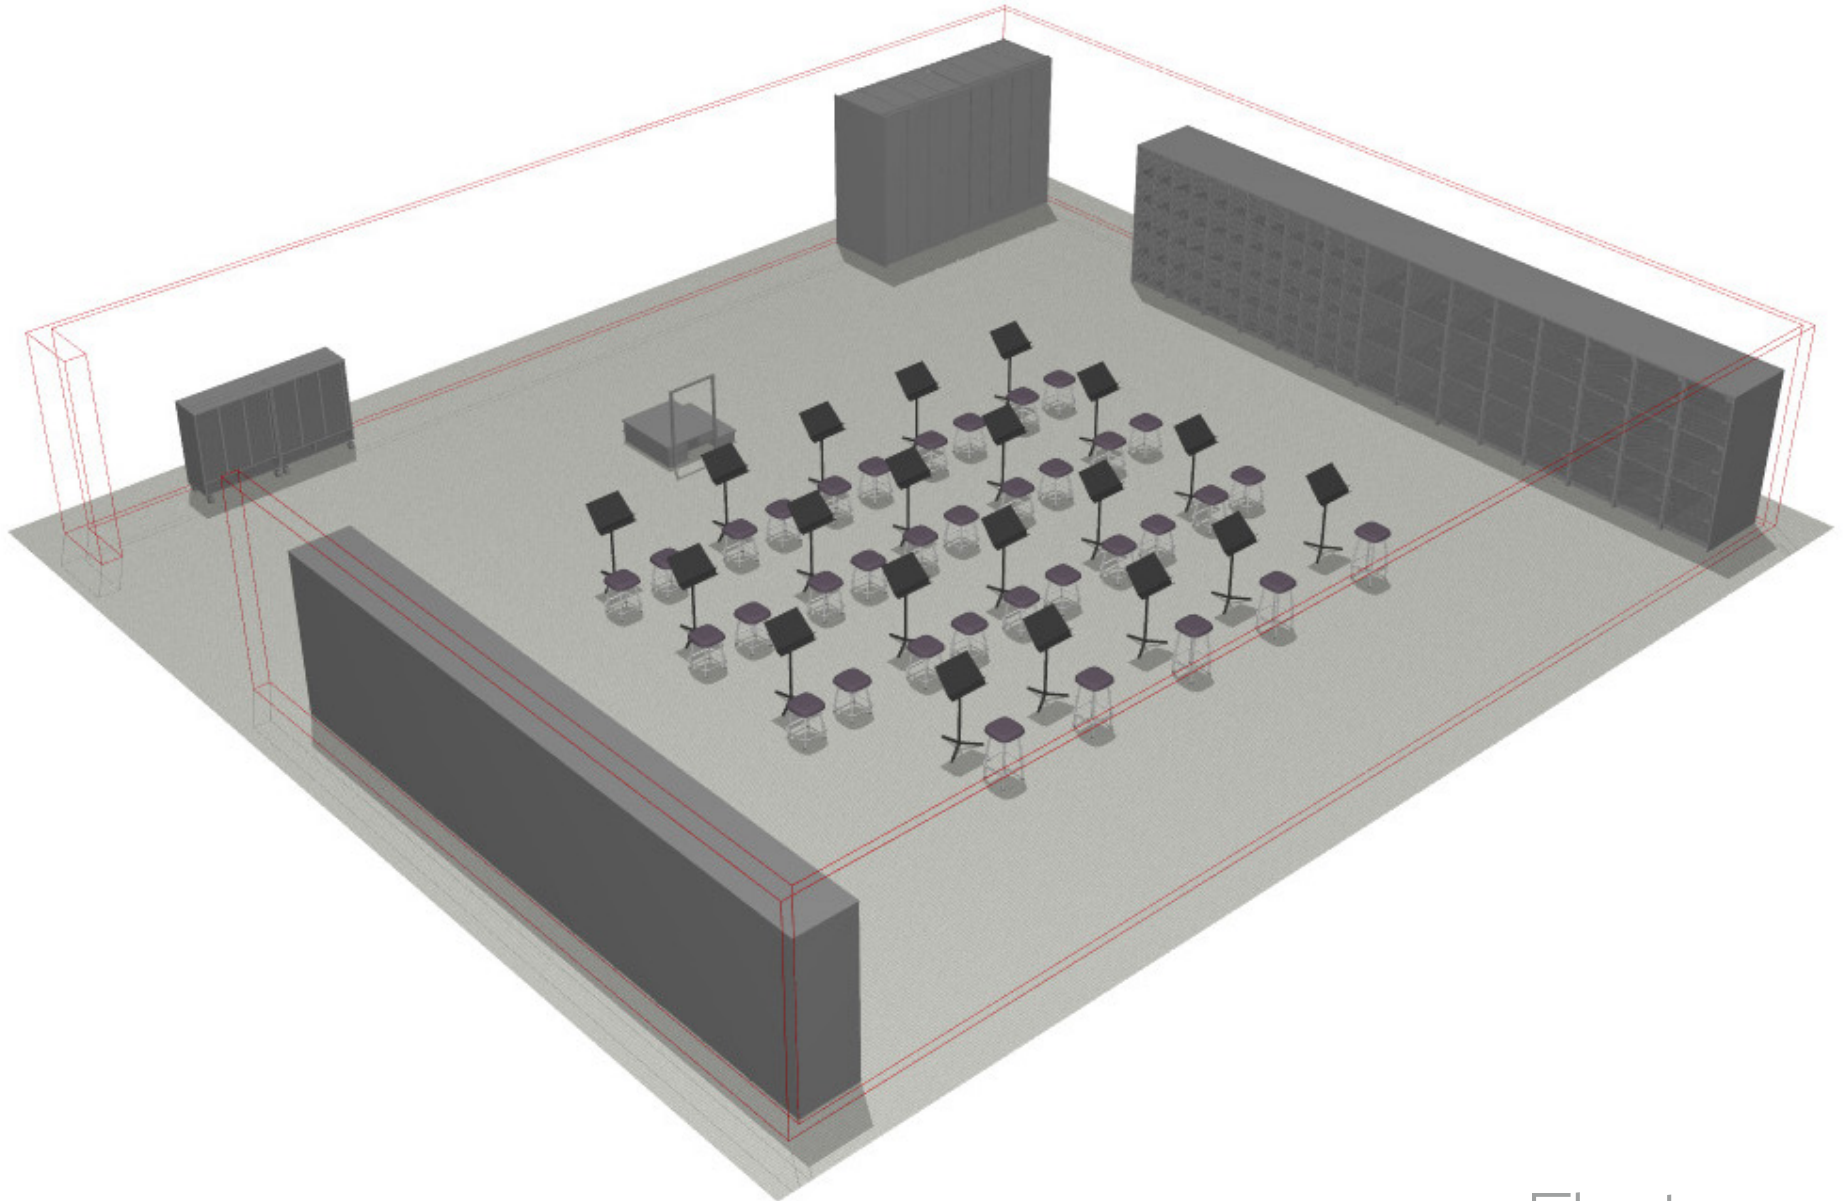

PERSPECTIVE VIEW

MSC.LEC.ROW.02

Music.Lecture.Row.#2

Fleetwood®

For help creating your effective learning environment,
contact us at 616.396.1142 or sales@fleetwoodfurniture.com

PLAN VIEW

MSC.LEC.ROW.02

Music.Lecture.Row.#2

PRODUCT LIST

MSC.LEC.ROW.02

Music.Lecture.Row.#2

PART NUMBER	DESCRIPTION	QTY	LIST	EXT. SELL
560216-443	Compartment Cmprtmt Wire Drs 48w 84h 30d	1	\$2,564	\$2,564
560316-244	3 Compartment Cmprtmt Wire Drs 27w 84h 40d	8	\$2,132	\$17,056
560316-443	3 Compartment Cmprtmt Wire Drs 48w 84h 30d	3	\$2,868	\$8,604
561016-244	10 Compartment Cmprtmt Wire Drs 27w 84h 40d	6	\$3,282	\$19,692
561516-243	15 Compartment Cmprtmt Wire Drs 27w 84h 30d	5	\$3,850	\$19,250
563100-551	75 Openings Mobile No Drs 42w 50h 18d	2	\$1,838	\$3,676
566200	Conductor Podium, 43w 48h 38d	1	\$2,674	\$2,674
61-9210	Harmony Music Storage Unit Right Side Access 16w 92h 44d	4	\$2,596	\$10,384
61-9220	Music Strg Left Side 16w 92h 44d	4	\$2,596	\$10,384
61-9292	Harmony Music Storage Installation Kit for 5-8 Storage Units Black Wall Frame Finish End Panel 92h	1	\$716	\$716
ST18FS	Dark Graphite Seat 13.5w 18h 13.5d	30	\$460	\$13,800
ST26FS	Dark Graphite Seat 13.5w 26h 13.5d	5	\$460	\$2,300