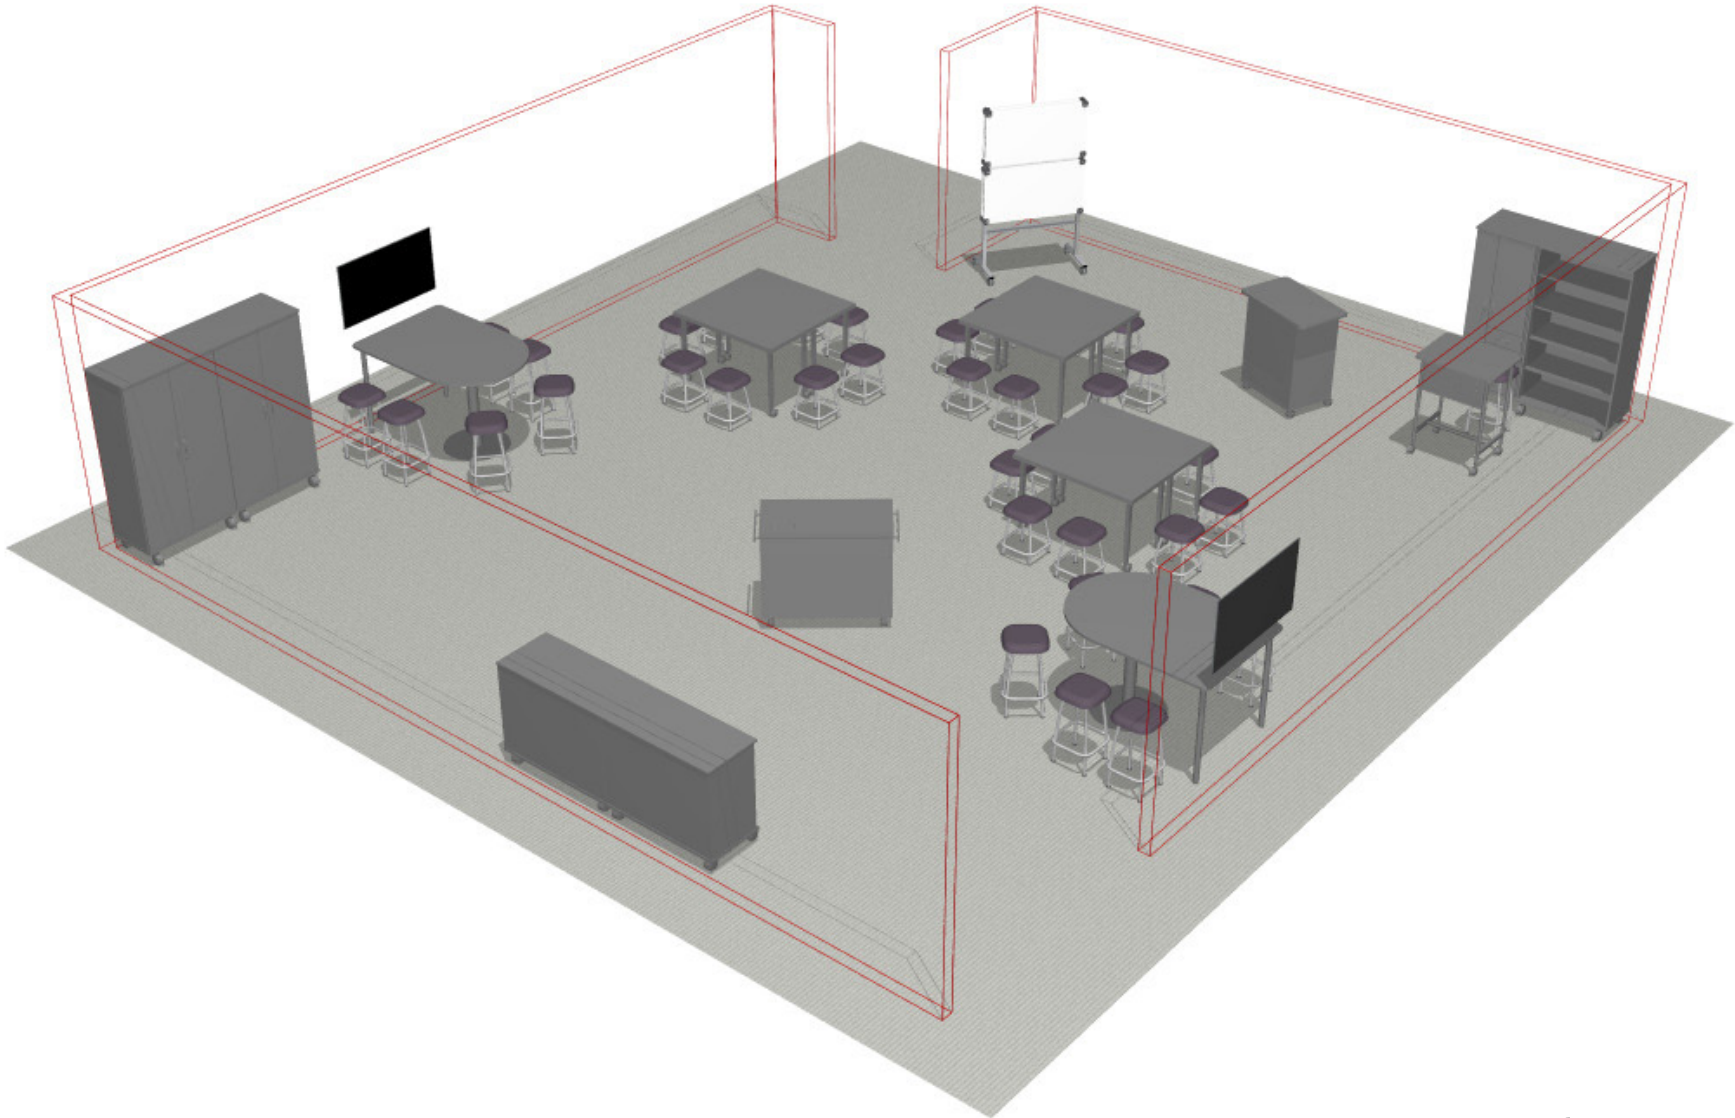

PERSPECTIVE VIEW

MKR.FAC.CLS.04

Makerspace.Facilitate.Clusters.#4

Fleetwood®

For help creating your effective learning environment,
contact us at 616.396.1142 or sales@fleetwoodfurniture.com

PLAN VIEW

MKR.FAC.CLS.04

Makerspace.Facilitate.Clusters.#4

PRODUCT LIST

MKR.FAC.CLS.04

Makerspace.Facilitate.Clusters.#4

PART NUMBER	DESCRIPTION	QTY	LIST	EXT. SELL
IN-PR3080AF	Plane Desk, Steel Frame Round Legs (4) Adjustable Height H-Frame Cstrs 30w 34-42h 24d	1	\$546	\$546
MB110	Horizontal Cart with 4 Pages 42w 72h 22d	1	\$1,474	\$1,474
MDP30	Perforated Steel Modesty Panel Installed at the factory 30w 14h	1	\$96	\$96
MS-RS4205CE	Rectangle Table, Steel Square Legs (4), 1.75"Maple Block Work Surface, Adjustable Height Cstrs 48w 24.75-32.75h 24d	6	\$802	\$4,812
P181	Presentation Cart 1 Shelf Gratnells Trays Included Lckg Dr With Power Lckg Casters 36w 40h 22d	1	\$1,758	\$1,758
P210	Low Tray Storage Gratnells Trays Included No Drs Lckg Casters 42w 36h 20d	2	\$1,612	\$3,224
P610	Tall Wrdbc Tower Lckg Cstrs 24w 68h 20d	1	\$2,428	\$2,428
P701	Tall Storage 4 Shelf No Drs Lckg Casters 36w 68h 20d	1	\$1,552	\$1,552
P750	Tall Storage 4 Shelf Lckg Drs Lckg Casters 36w 68h 20d	2	\$1,928	\$3,856
P801	Project Cart Lckg Door /Drwrs Gratnells Trays Included With Power Lckg Casters 42w 36.75h 20d	1	\$3,260	\$3,260
PB-DT6480BP	D-Top Table, Pedestal Base (1), Post Round Legs (2) Fixed Height Lvtrs/Glds 42w 36h 60d	2	\$990	\$1,980
ST18FS	Dark Graphite Seat 13.5w 18h 13.5d	24	\$460	\$11,040
ST26FS	Dark Graphite Seat 13.5w 26h 13.5d	13	\$460	\$5,980