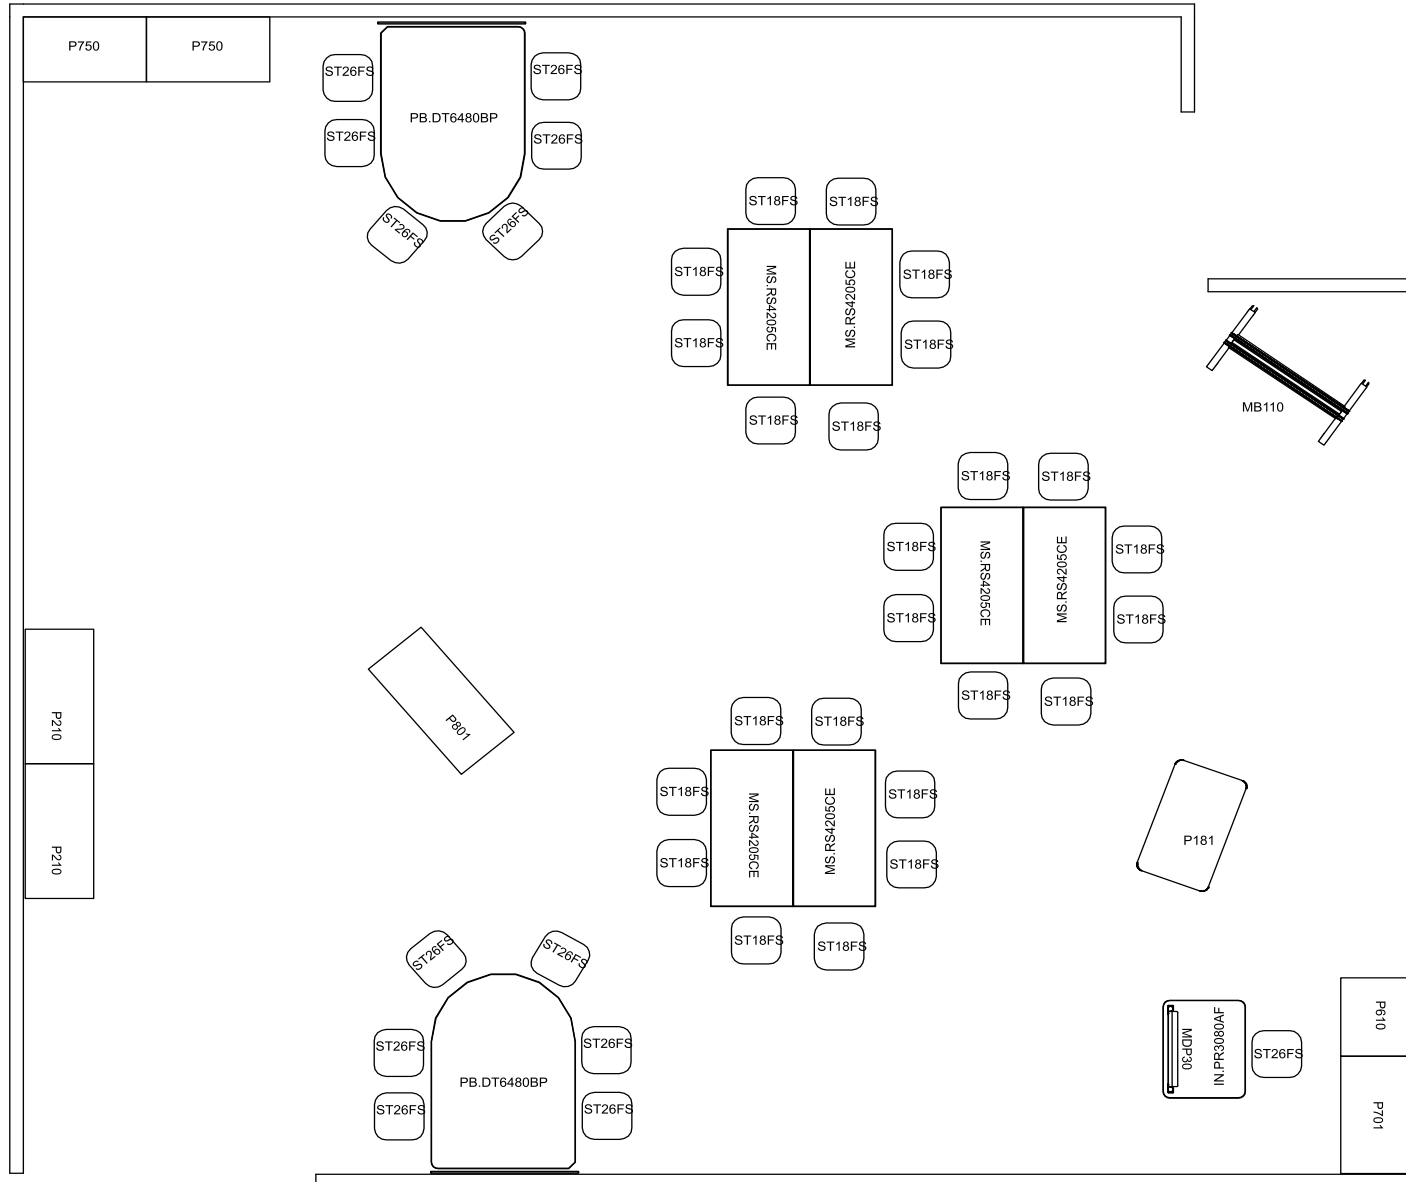

PERSPECTIVE VIEW

MKR.FAC.CLS.04

Makerspace.Facilitate.Clusters.#4

Fleetwood®

For help creating your effective learning environment,
contact us at 616.396.1142 or sales@fleetwoodfurniture.com

PLAN VIEW

MKR.FAC.CLS.04

Makerspace.Facilitate.Clusters.#4

PRODUCT LIST

MKR.FAC.CLS.04

Makerspace.Facilitate.Clusters.#4

PART NUMBER	DESCRIPTION	QTY	LIST	EXT. SELL
IN-PR3080AF	Plane Desk, Steel Frame Round Legs (4) Adjustable Height H-Frame Cstrs 30w 34-42h 24d	1	\$546	\$546
MB110	Horizontal Cart with 4 Pages 42w 72h 22d	1	\$1,474	\$1,474
MDP30	Perforated Steel Modesty Panel Installed at the factory 30w 14h	1	\$96	\$96
MS-RS4205CE	Rectangle Table, Steel Square Legs (4), 1.75"Maple Block Work Surface, Adjustable Height Cstrs 48w 24.75-32.75h 24d	6	\$802	\$4,812
P181	Presentation Cart 1 Shelf Gratnells Trays Included Lckg Dr With Power Lckg Casters 36w 40h 22d	1	\$1,758	\$1,758
P210	Low Tray Storage Gratnells Trays Included No Drs Lckg Casters 42w 36h 20d	2	\$1,612	\$3,224
P610	Tall Wrdbc Tower Lckg Cstrs 24w 68h 20d	1	\$2,428	\$2,428
P701	Tall Storage 4 Shelf No Drs Lckg Casters 36w 68h 20d	1	\$1,552	\$1,552
P750	Tall Storage 4 Shelf Lckg Drs Lckg Casters 36w 68h 20d	2	\$1,928	\$3,856
P801	Project Cart Lckg Door /Drwrs Gratnells Trays Included With Power Lckg Casters 42w 36.75h 20d	1	\$3,260	\$3,260
PB-DT6480BP	D-Top Table, Pedestal Base (1), Post Round Legs (2) Fixed Height Lvtrs/Glds 42w 36h 60d	2	\$990	\$1,980
ST18FS	Dark Graphite Seat 13.5w 18h 13.5d	24	\$460	\$11,040
ST26FS	Dark Graphite Seat 13.5w 26h 13.5d	13	\$460	\$5,980

Total FLEETWOOD - \$42,006.00

RENDERING

MKR.FAC.CLS.04

Makerspace.Facilitate.Clusters.#4