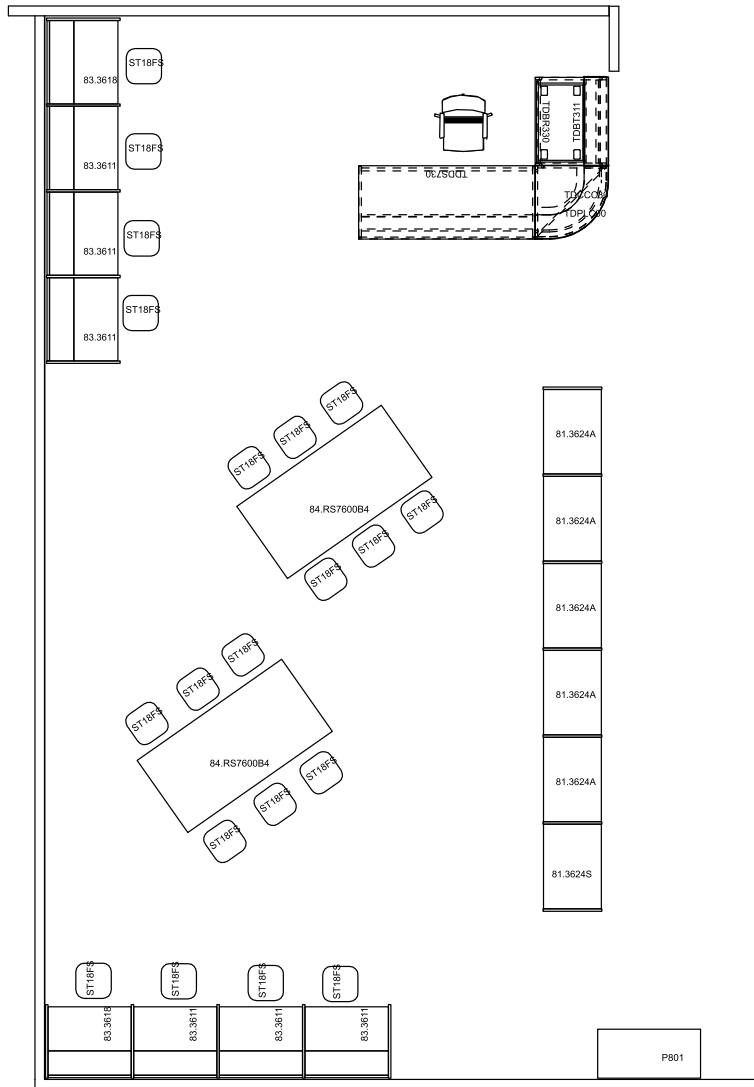

PLAN VIEW

MDC.000.000.03

Media Center.No Method.No Method.#3

MDC.000.000.03