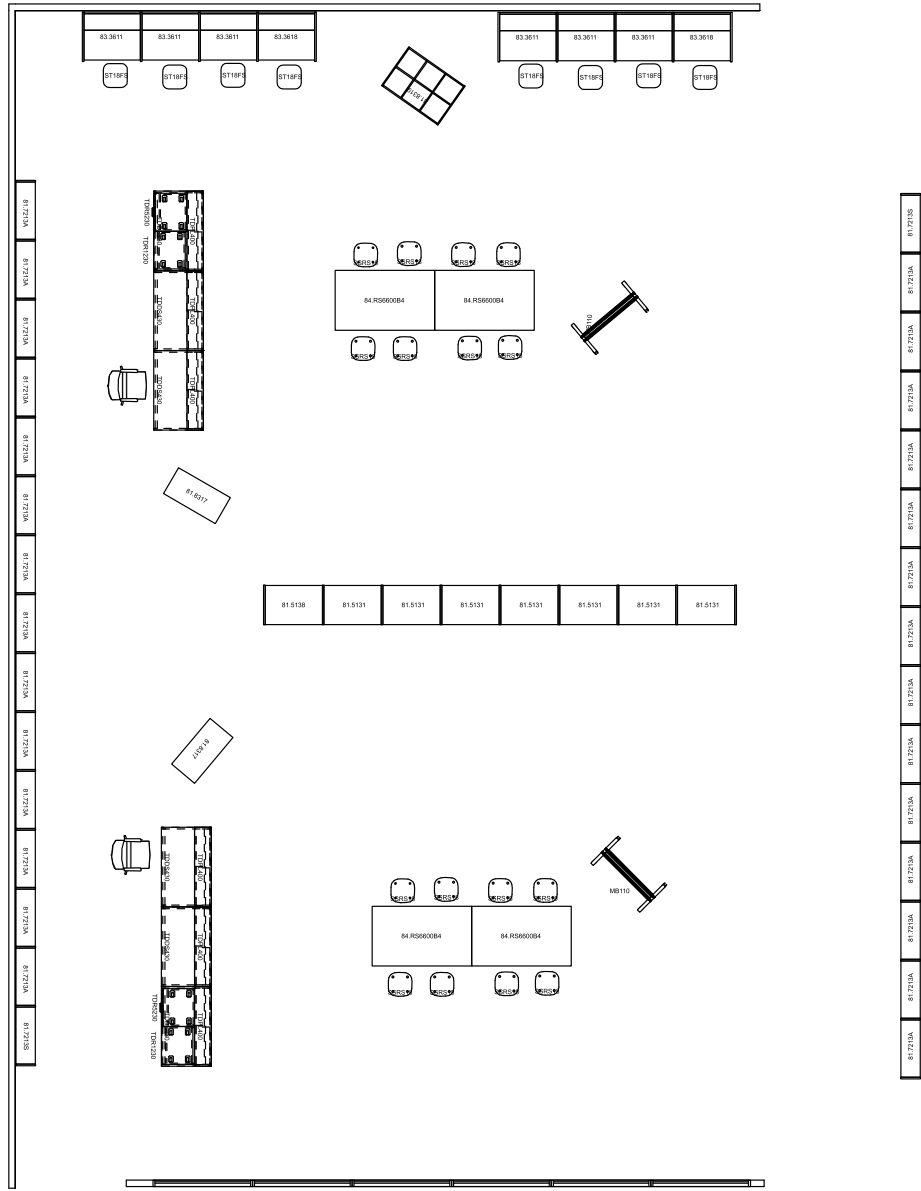

PERSPECTIVE VIEW

LBR.000.000.04

Library.No Method.No Method.#4

Fleetwood®

For help creating your effective learning environment,
contact us at 616.396.1142 or sales@fleetwoodfurniture.com

PLAN VIEW

LBR.000.000.04

Library.No Method.No Method.#4

PRODUCT LIST

LBR.000.000.04

Library.No Method.No Method.#4

PART NUMBER	DESCRIPTION	QTY	LIST	EXT. SELL
81-3624A_	Shelf (4) DS Adder Base 35w 36h 24d	7	\$874	\$6,118
81-3624S_	Shelf (4) DS Starter Base 36w 36h 24d	1	\$1,030	\$1,030
81-7213A_	Shelf (5) Single Sided Adder Base 35w 72h 12.625d	28	\$824	\$23,072
81-7213S_	Shelf (5) Single Sided Starter Base 36w 72h 12.625d	2	\$952	\$1,904
81-8317	Shelf Double Sided Mobile Book Truck 36w 42h 18d	2	\$910	\$1,820
81-8319	Mobile Book Browser (6 bin) 41.5w 26h 28d	1	\$1,194	\$1,194
83-3611	Desk Adder High End Carrel 35w 48h 30d	6	\$624	\$3,744
83-3618	Desk Starter High End Carrel 36w 48h 30d	2	\$774	\$1,548
84-RS6600B4	Rectangle Table, Full End Legs Fixed Height 60w 29h 36d	4	\$838	\$3,352
MB110	Horizontal Cart with 4 Pages 42w 72h 22d	2	\$1,474	\$2,948
SSRS18	Soft Rock Stool Stationary Base Glides 14w 18h 14d	16	\$312	\$4,992
ST18FS	Dark Graphite Seat 13.5w 18h 13.5d	8	\$460	\$3,680
TDDS430	Transaction Desk Straight Desk, Levelers 48w 30h 30d	6	\$1,130	\$6,780
TDPL400	Transaction Desk Transaction Counter, Straight 48w 1 Oh 1 Od	6	\$430	\$2,580
TDR1230	Transaction Desk Roll In Storage, 1 Fixed Shelf, No Doors, Concealed Casters 23w 26h 20d	2	\$670	\$1,340
TDR5230	Transaction Desk Roll In Storage, Box Drawer, File Drawer, Locking Drawers, Concealed Casters 23w 26h 20d	2	\$1,208	\$2,416