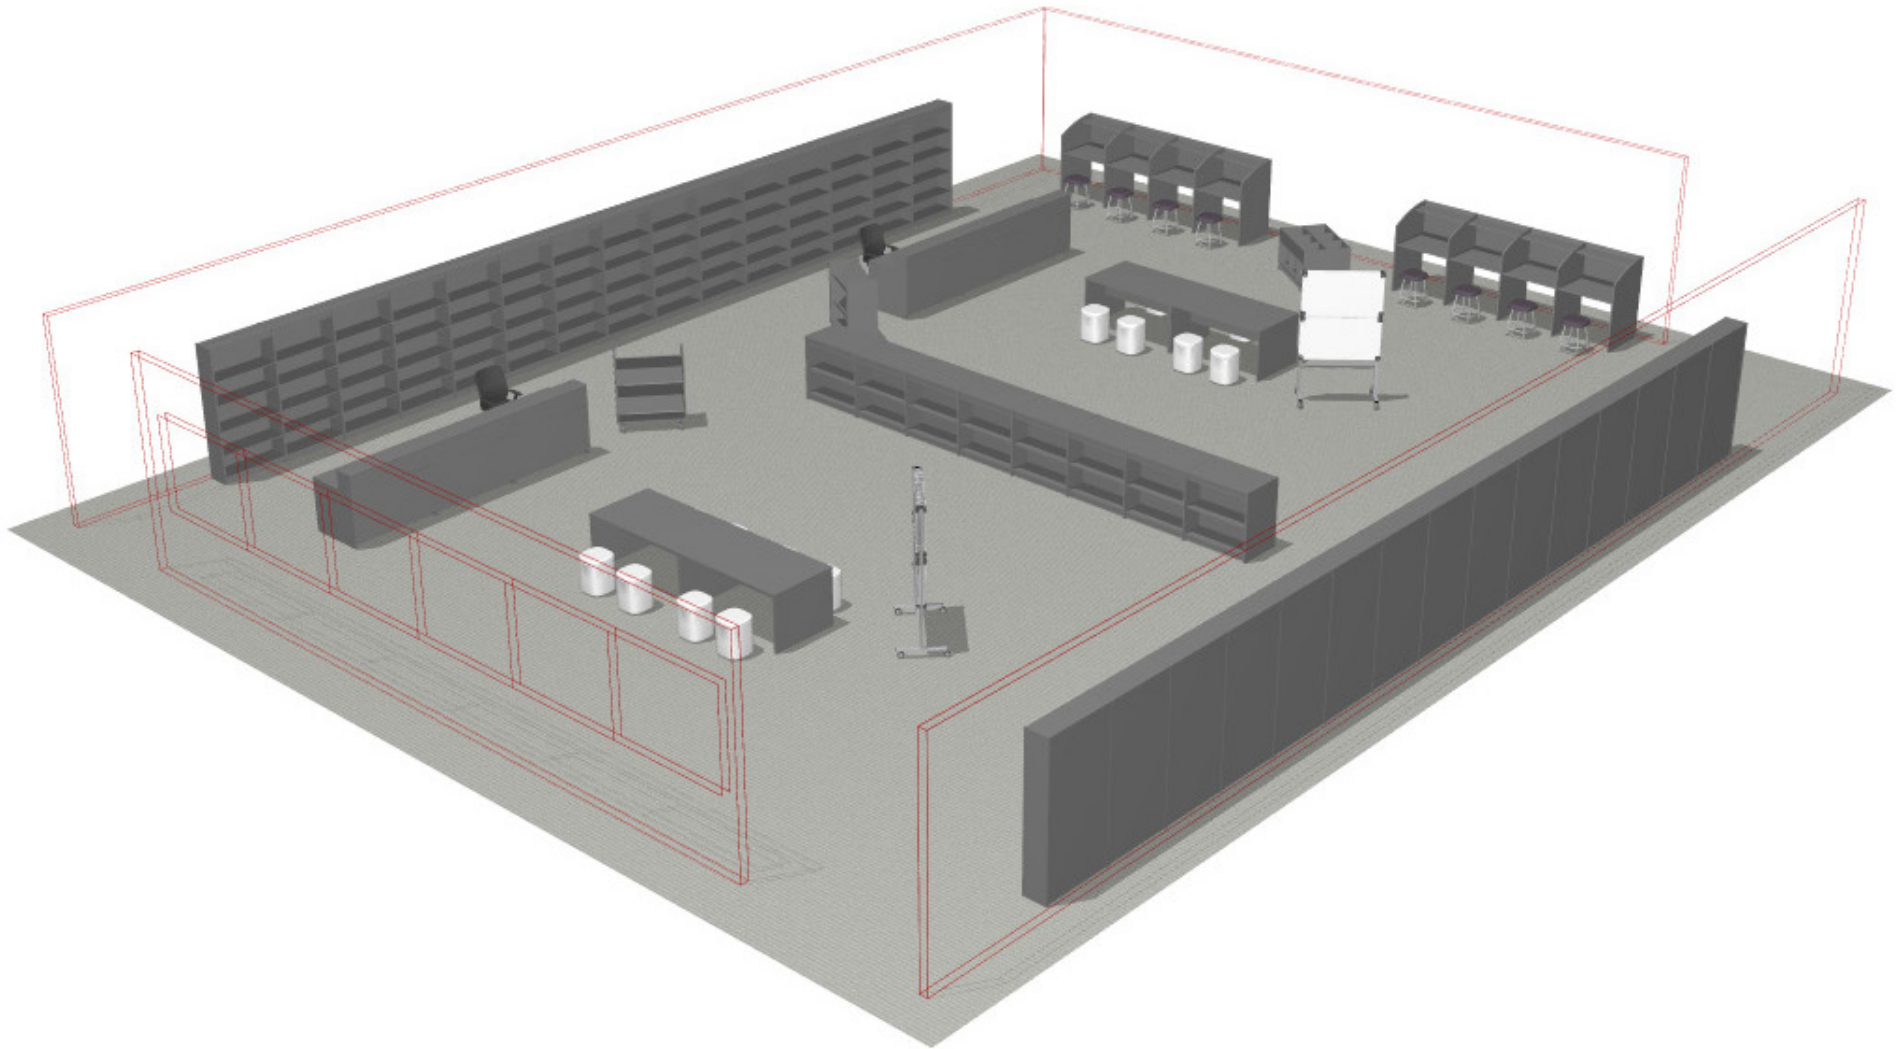

PERSPECTIVE VIEW

LBR.000.000.04

Library.No Method.No Method.#4

Fleetwood®

For help creating your effective learning environment,
contact us at 616.396.1142 or sales@fleetwoodfurniture.com

PLAN VIEW

LBR.000.000.04

Library.No Method.No Method.#4

PRODUCT LIST

LBR.000.000.04

Library.No Method.No Method.#4

PART NUMBER	DESCRIPTION	QTY	LIST	EXT. SELL
81-3624A_	Shelf (4) DS Adder Base 35w 36h 24d	7	\$874	\$6,118
81-3624S_	Shelf (4) DS Starter Base 36w 36h 24d	1	\$1,030	\$1,030
81-7213A_	Shelf (5) Single Sided Adder Base 35w 72h 12.625d	28	\$824	\$23,072
81-7213S_	Shelf (5) Single Sided Starter Base 36w 72h 12.625d	2	\$952	\$1,904
81-8317	Shelf Double Sided Mobile Book Truck 36w 42h 18d	2	\$910	\$1,820
81-8319	Mobile Book Browser (6 bin) 41.5w 26h 28d	1	\$1,194	\$1,194
83-3611	Desk Adder High End Carrel 35w 48h 30d	6	\$624	\$3,744
83-3618	Desk Starter High End Carrel 36w 48h 30d	2	\$774	\$1,548
84-RS6600B4	Rectangle Table, Full End Legs Fixed Height 60w 29h 36d	4	\$838	\$3,352
MB110	Horizontal Cart with 4 Pages 42w 72h 22d	2	\$1,474	\$2,948
SSRS18	Soft Rock Stool Stationary Base Glides 14w 18h 14d	16	\$312	\$4,992
ST18FS	Dark Graphite Seat 13.5w 18h 13.5d	8	\$460	\$3,680
TDDS430	Transaction Desk Straight Desk, Levelers 48w 30h 30d	6	\$1,130	\$6,780
TDPL400	Transaction Desk Transaction Counter, Straight 48w 1 Oh 1 Od	6	\$430	\$2,580
TDR1230	Transaction Desk Roll In Storage, 1 Fixed Shelf, No Doors, Concealed Casters 23w 26h 20d	2	\$670	\$1,340
TDR5230	Transaction Desk Roll In Storage, Box Drawer, File Drawer, Locking Drawers, Concealed Casters 23w 26h 20d	2	\$1,208	\$2,416