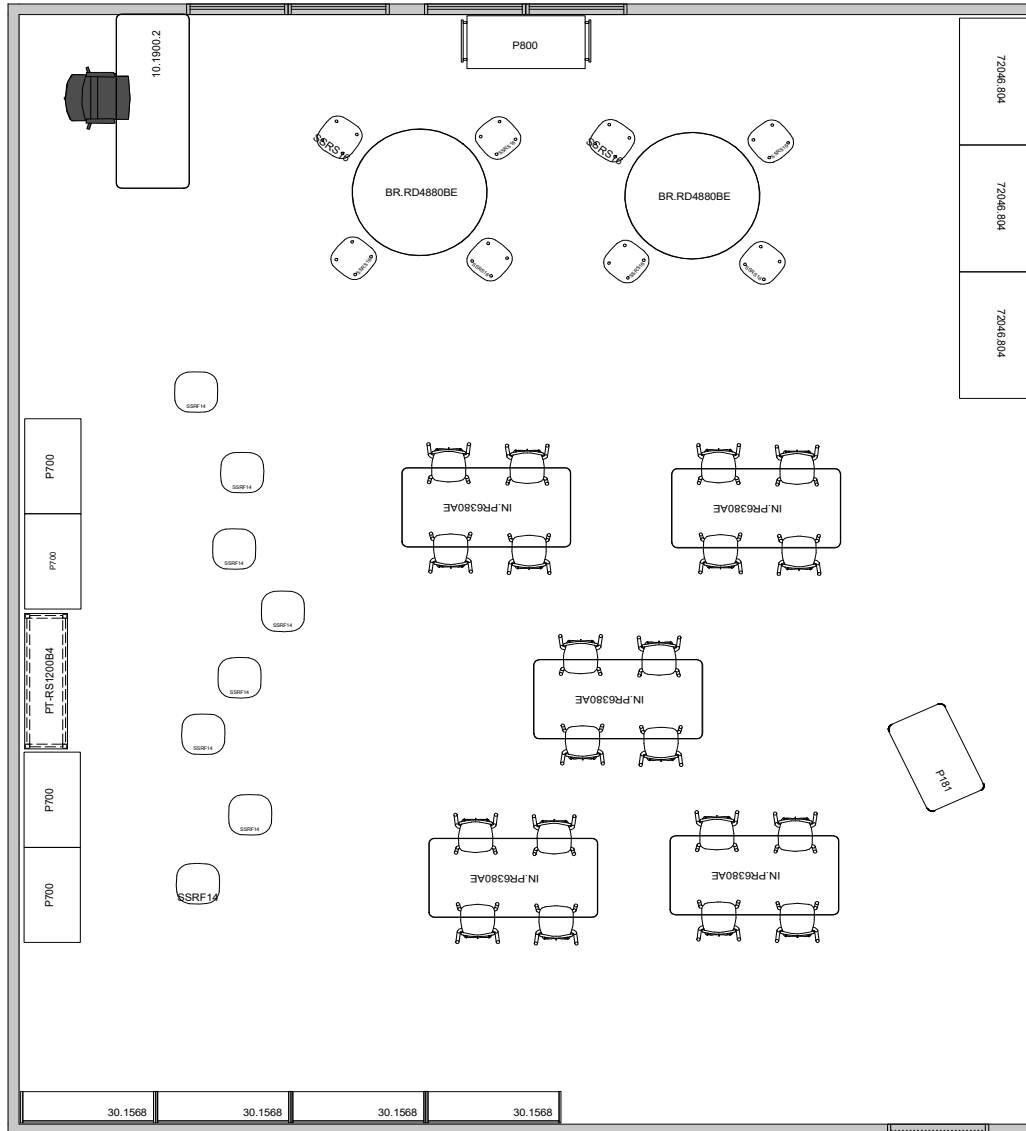

PERSPECTIVE VIEW

K2G.DEM.CMB.04

Kindergarten to 2nd Grade.Demonstration.Combination.#4

Fleetwood®

For help creating your effective learning environment,
contact us at 616.396.1142 or sales@fleetwoodfurniture.com

PLAN VIEW

K2G.DEM.CMB.04

Kindergarten to 2nd Grade.Demonstration.Combination.#4

K2G.DEM.CMB.04

PRODUCT LIST

K2G.DEM.CMB.04

Kindergarten to 2nd Grade.Demonstration.Combination.#4

PART NUMBER	DESCRIPTION	QTY	LIST	EXT. SELL
10-1900-2	Plane Double Ped Lckg Cstrs 66w 29h 26d	1	\$2,382	\$2,382
30-1568	4 Cubby Wall 48w 12h 12d	1	\$532	\$532
30-1568	4 Cubby Wall 48w 12h 12d	3	\$532	\$1,596
72046-804	Base 1 Shelf Lckg Ors Bckspl Cstrs 48w 30h 26d	3	\$1,486	\$4,458
BR-RD4880BE	Round Table, Post Round Legs Adjustable Height Cstrs 48w 24-32h 48d	2	\$648	\$1,296
IN-PR6380AE	Plane Table, Steel Frame Round Legs (4)Adjustable Height Cstrs 60w 24-32h 30d	5	\$646	\$3,230
P181	Power Cstrs 36w 40h 22d	1	\$1,758	\$1,758
P700	Low 1 Shelf No Ors Cstrs 36w 36h 20d	4	\$934	\$3,736
P800	Project Cart Lckg Dr /Drw Cstrs 42w 36.75h 20d	1	\$2,930	\$2,930
PT-RS1205	Bench Unitized Frame, Square Legs Levelers 51w 18h 15d	1	\$362	\$362
SSRF14	Soft Rock Floor Cushion 15w 3h 15d	8	\$98	\$784
SSRS16	Soft Rock Stool Stationary Base Glides 14w 16h 14d	8	\$294	\$2,352

Total FLEETWOOD - \$25,416.00

RENDERING

K2G.DEM.CMB.04

Kindergarten to 2nd Grade.Demonstration.Combination.#4