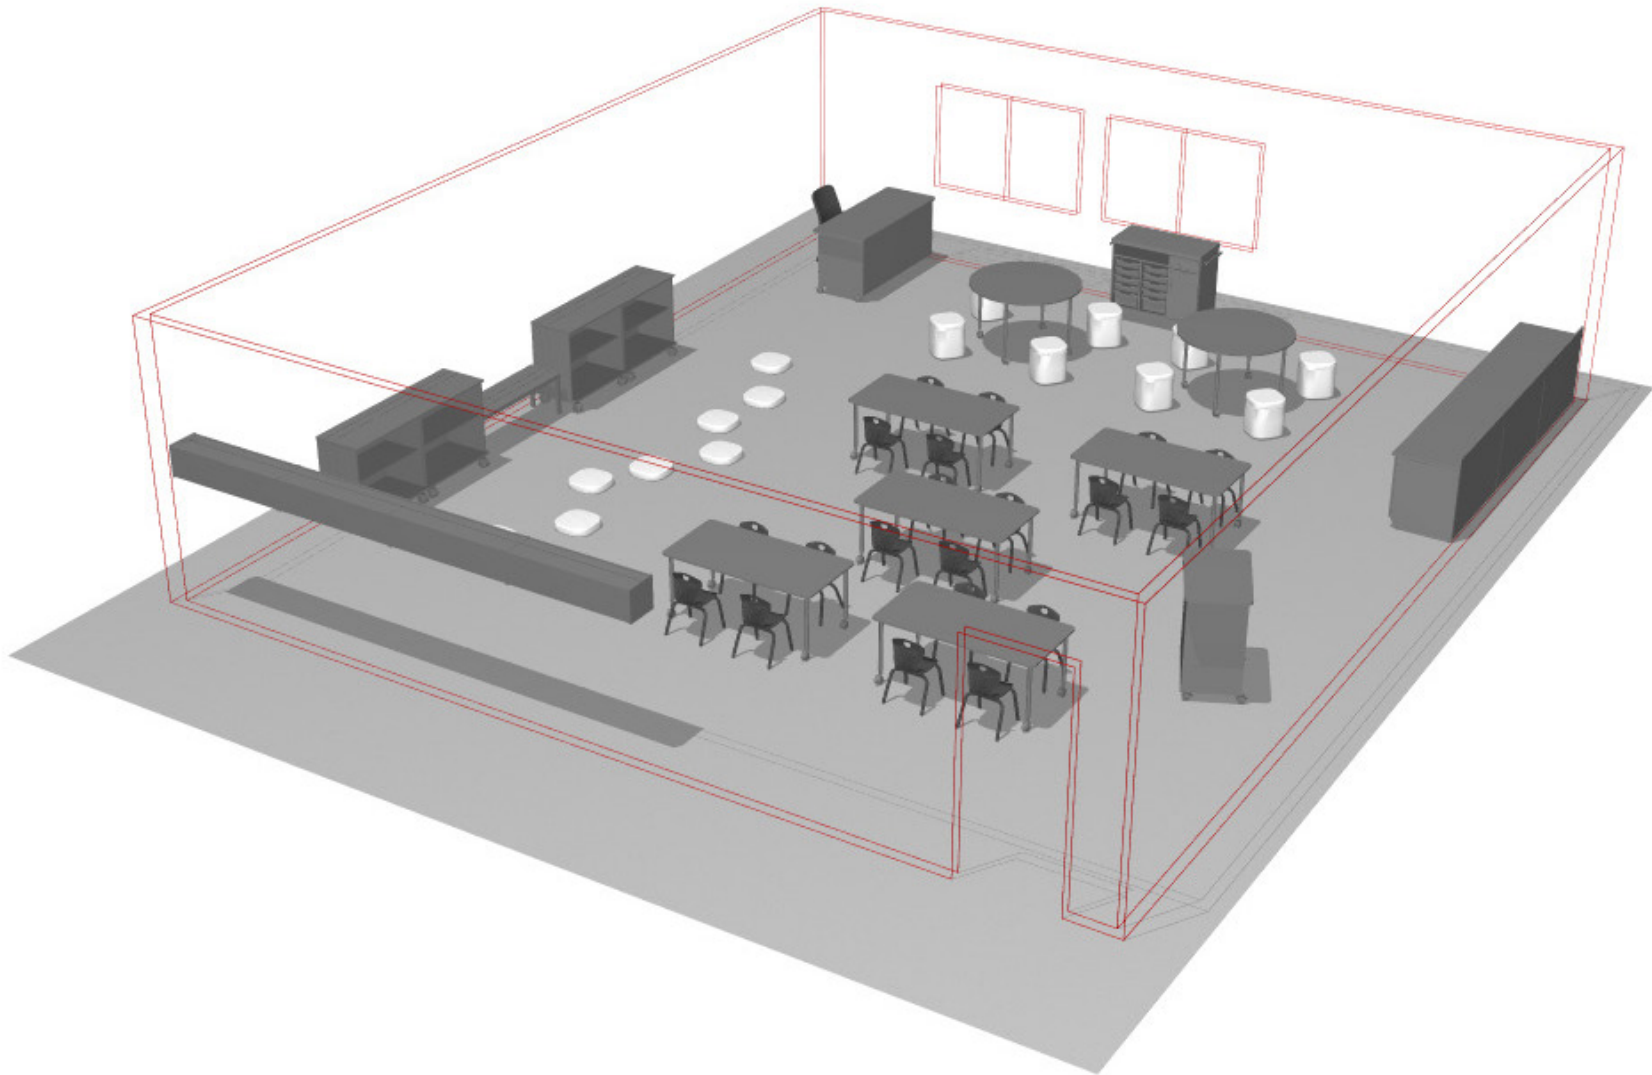

PERSPECTIVE VIEW

K2G.DEM.CMB.04

Kindergarten to 2nd Grade.Demonstration.Combination.#4

Fleetwood®

For help creating your effective learning environment,
contact us at 616.396.1142 or sales@fleetwoodfurniture.com

PLAN VIEW

K2G.DEM.CMB.04

Kindergarten to 2nd Grade.Demonstration.Combination.#4

K2G.DEM.CMB.04

PRODUCT LIST

K2G.DEM.CMB.04

Kindergarten to 2nd Grade.Demonstration.Combination.#4

PART NUMBER	DESCRIPTION	QTY	LIST	EXT. SELL
10-1900-2	Plane Double Ped Lckg Cstrs 66w 29h 26d	1	\$2,382	\$2,382
30-1568	4 Cubby Wall 48w 12h 12d	1	\$532	\$532
30-1568	4 Cubby Wall 48w 12h 12d	3	\$532	\$1,596
72046-804	Base 1 Shelf Lckg Ors Bckspl Cstrs 48w 30h 26d	3	\$1,486	\$4,458
BR-RD4880BE	Round Table, Post Round Legs Adjustable Height Cstrs 48w 24-32h 48d	2	\$648	\$1,296
IN-PR6380AE	Plane Table, Steel Frame Round Legs (4)Adjustable Height Cstrs 60w 24-32h 30d	5	\$646	\$3,230
P181	Power Cstrs 36w 40h 22d	1	\$1,758	\$1,758
P700	Low 1 Shelf No Ors Cstrs 36w 36h 20d	4	\$934	\$3,736
P800	Project Cart Lckg Dr /Drw Cstrs 42w 36.75h 20d	1	\$2,930	\$2,930
PT-RS1205	Bench Unitized Frame, Square Legs Levelers 51w 18h 15d	1	\$362	\$362
SSRF14	Soft Rock Floor Cushion 15w 3h 15d	8	\$98	\$784
SSRS16	Soft Rock Stool Stationary Base Glides 14w 16h 14d	8	\$294	\$2,352