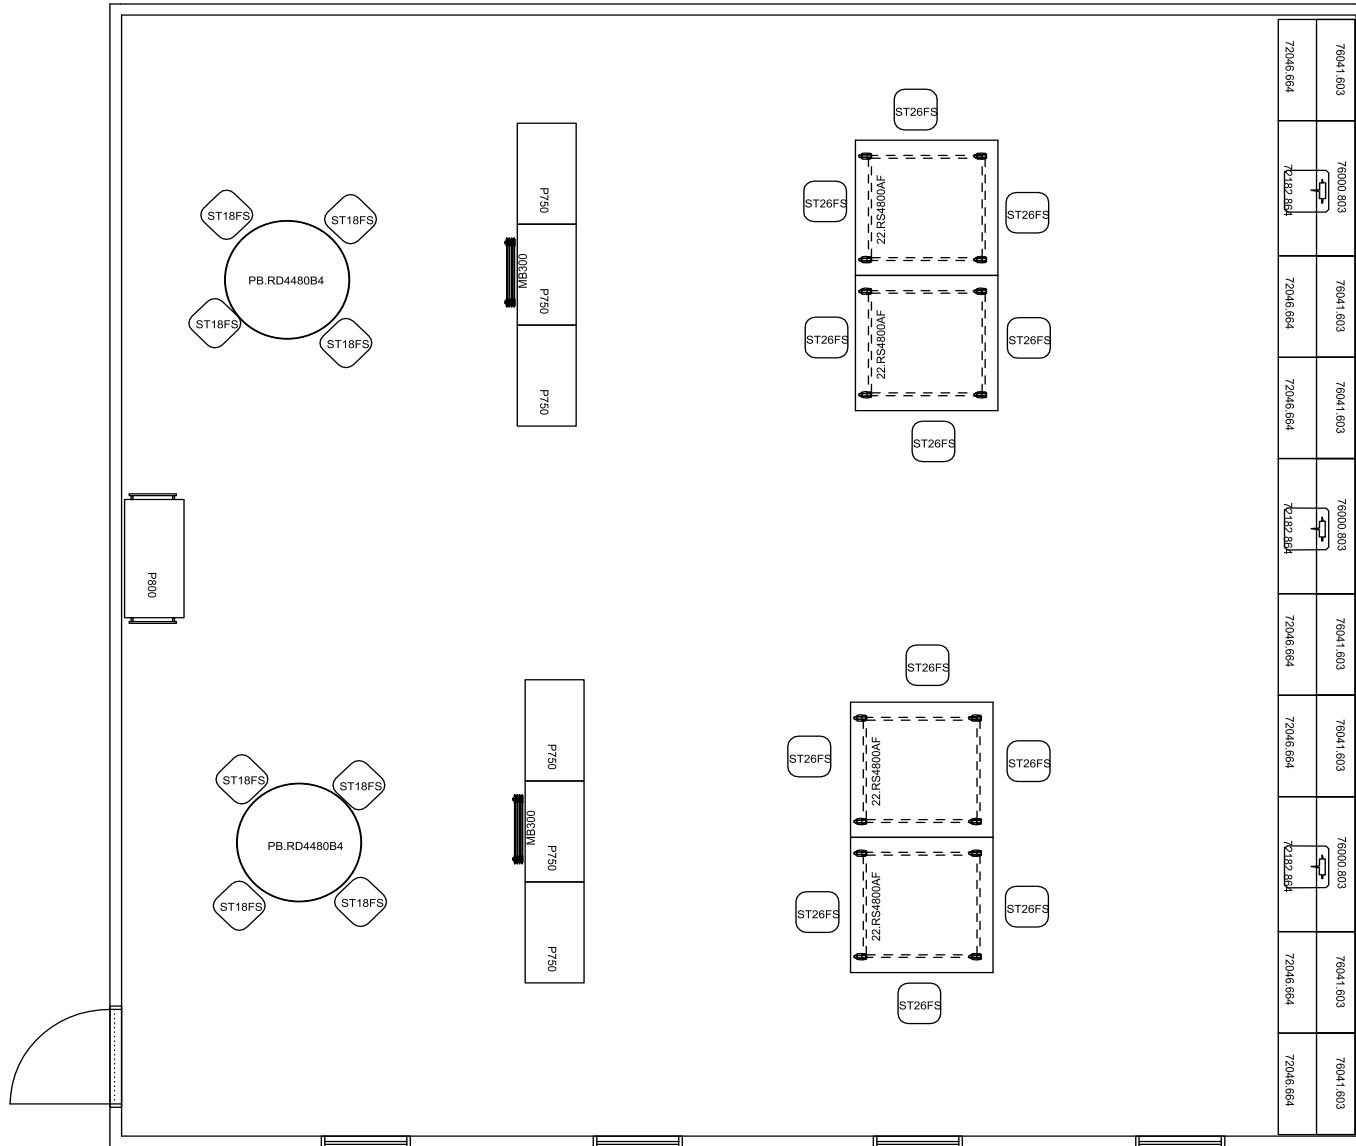

PERSPECTIVE VIEW

CTE.FAC.CLS.03

CTE.Facilitate.Clusters.#3

Fleetwood®

For help creating your effective learning environment,
contact us at 616.396.1142 or sales@fleetwoodfurniture.com

PLAN VIEW

CTE.FAC.CLS.03

CTE.Facilitate.Clusters.#3

76041.603	76000.803	76041.603	76041.603	76000.803	76041.603	76041.603	76041.603
72046.664	TC132.864	72046.664	72046.664	TC132.864	72046.664	72046.664	72046.664

PRODUCT LIST

CETDesigner

CTE.FAC.CLS.03

CTE.Facilitate.Clusters.#3

PART NUMBER	DESCRIPTION	QTY	LIST	EXT. SELL
ST26FS	Dark Graphite Seat 13.5w 26h 13.5d	12	\$460	\$5,520
ST18FS	Dark Graphite Seat 13.5w 18h 13.5d	8	\$460	\$3,680
PB-RD4480B4	Round Table, Pedestal Base Fixed Height Glides 42w 29h 42d	2	\$642	\$1,284
P800	Project Cart Lckg Door /Drwrs Gratnells Trays Included No Power Lckg Casters 42w 36.75h 20d	1	\$2,930	\$2,930
P750	Tall Storage 4 Shelf Lckg Ors Lckg Casters 36w 68h 20d	6	\$1,928	\$11,568
MB300	Pages Drywall Mount Kit Includes 4 boards, mounting template, pegs and drywall hardware 23.5w 42h 2d	2	\$450	\$900
76041-603	Illusions Collection Wall Hung Storage 2 Adjustable Shelves Locking Doors 36w 30h 13d	7	\$762	\$5,334
76000-803	Illusions Collection Wall Hung Storage 2 Adjustable Shelves No Doors 48w 30h 13d	3	\$610	\$1,830
72182-864	Base Sink Cabinet Lckg Ors Bckspl Lvlrs 48w 36h 26d	3	\$1,402	\$4,206
72046-664	Base Shelf Cabinet 2 Shelf Lckg Ors Bckspl Cstrs 36w 36h 26d	7	\$1,500	\$10,500
22-RS4800AF	Rectangle Table, Steel Frame Square Legs (4) Adjustable Height H-Frame Cstrs 48w x 34-42h x 48d	4	\$672	\$2,688