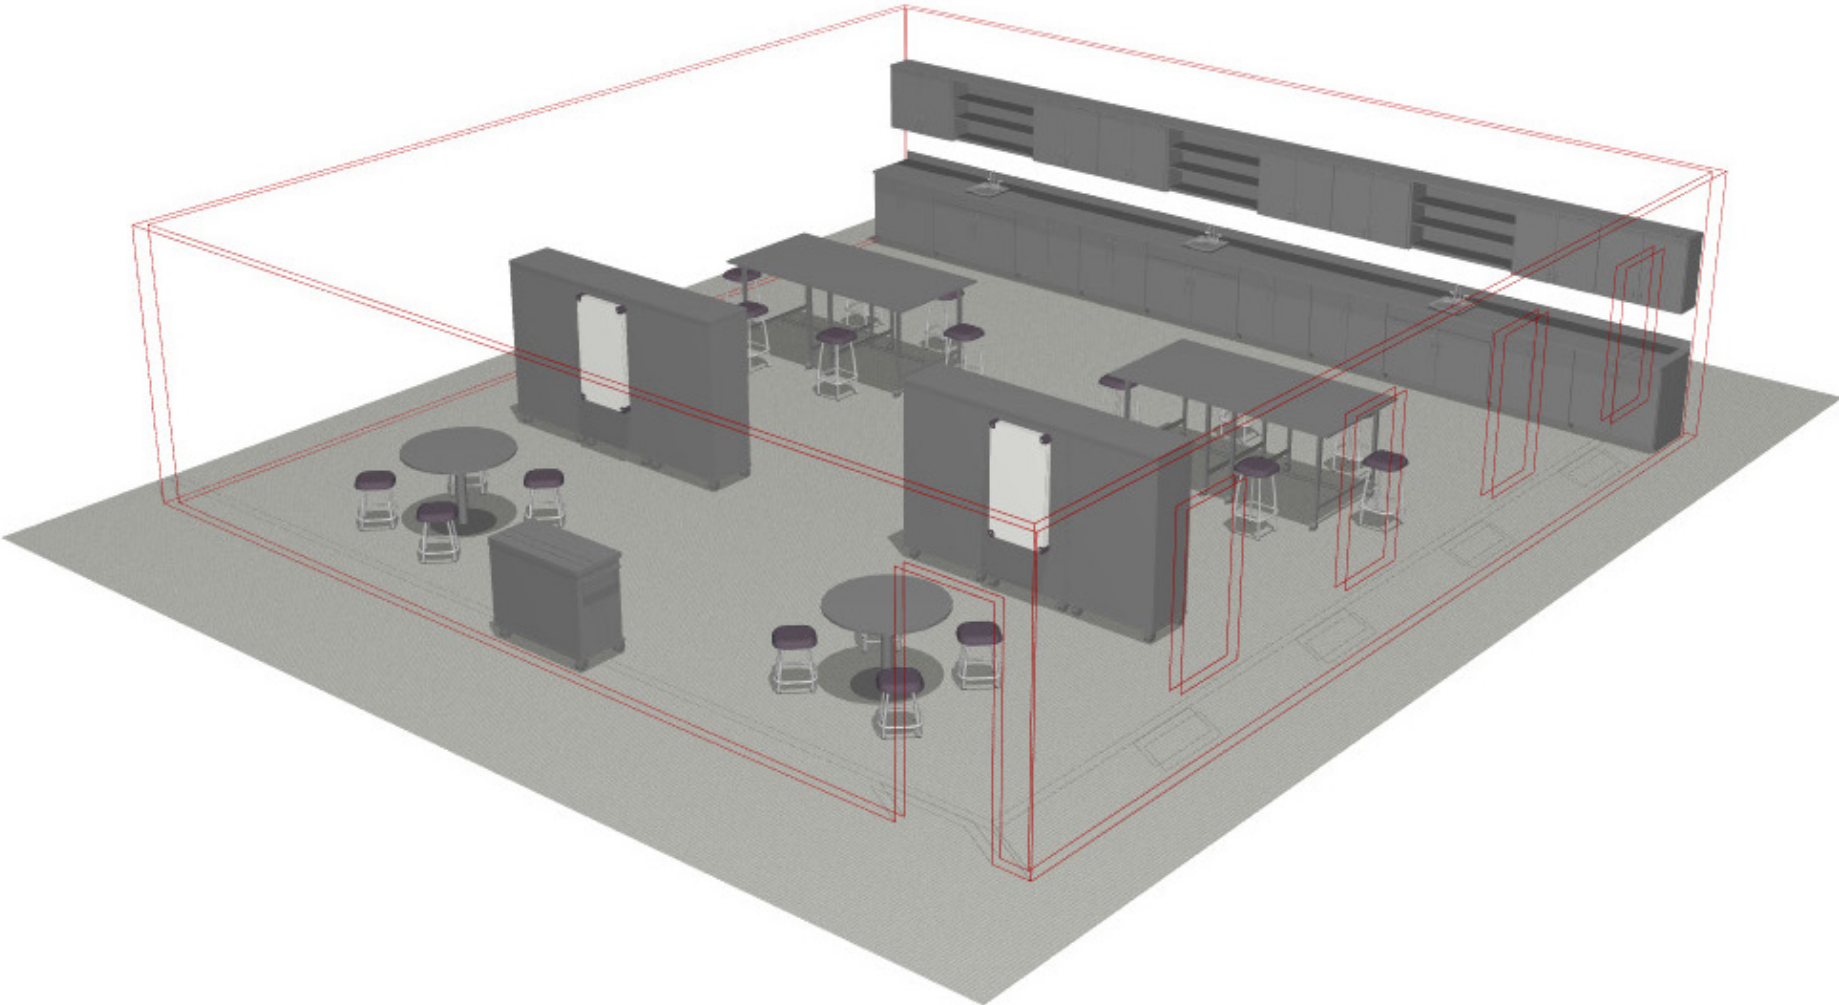

PERSPECTIVE VIEW

CTE.FAC.CLS.03

CTE.Facilitate.Clusters.#3

Fleetwood®

For help creating your effective learning environment,
contact us at 616.396.1142 or sales@fleetwoodfurniture.com

PLAN VIEW

CTE.FAC.CLS.03

CTE.Facilitate.Clusters.#3

76041.603	76000.803	76041.603	76041.603	76000.803	76041.603	76041.603	76041.603
72046.664	TC132.864	72046.664	72046.664	TC132.864	72046.664	72046.664	72046.664

PRODUCT LIST

CETDesigner

CTE.FAC.CLS.03

CTE.Facilitate.Clusters.#3

PART NUMBER	DESCRIPTION	QTY	LIST	EXT. SELL
ST26FS	Dark Graphite Seat 13.5w 26h 13.5d	12	\$460	\$5,520
ST18FS	Dark Graphite Seat 13.5w 18h 13.5d	8	\$460	\$3,680
PB-RD4480B4	Round Table, Pedestal Base Fixed Height Glides 42w 29h 42d	2	\$642	\$1,284
P800	Project Cart Lckg Door /Drwrs Gratnells Trays Included No Power Lckg Casters 42w 36.75h 20d	1	\$2,930	\$2,930
P750	Tall Storage 4 Shelf Lckg Ors Lckg Casters 36w 68h 20d	6	\$1,928	\$11,568
MB300	Pages Drywall Mount Kit Includes 4 boards, mounting template, pegs and drywall hardware 23.5w 42h 2d	2	\$450	\$900
76041-603	Illusions Collection Wall Hung Storage 2 Adjustable Shelves Locking Doors 36w 30h 13d	7	\$762	\$5,334
76000-803	Illusions Collection Wall Hung Storage 2 Adjustable Shelves No Doors 48w 30h 13d	3	\$610	\$1,830
72182-864	Base Sink Cabinet Lckg Ors Bckspl Lvlrs 48w 36h 26d	3	\$1,402	\$4,206
72046-664	Base Shelf Cabinet 2 Shelf Lckg Ors Bckspl Cstrs 36w 36h 26d	7	\$1,500	\$10,500
22-RS4800AF	Rectangle Table, Steel Frame Square Legs (4) Adjustable Height H-Frame Cstrs 48w x 34-42h x 48d	4	\$672	\$2,688