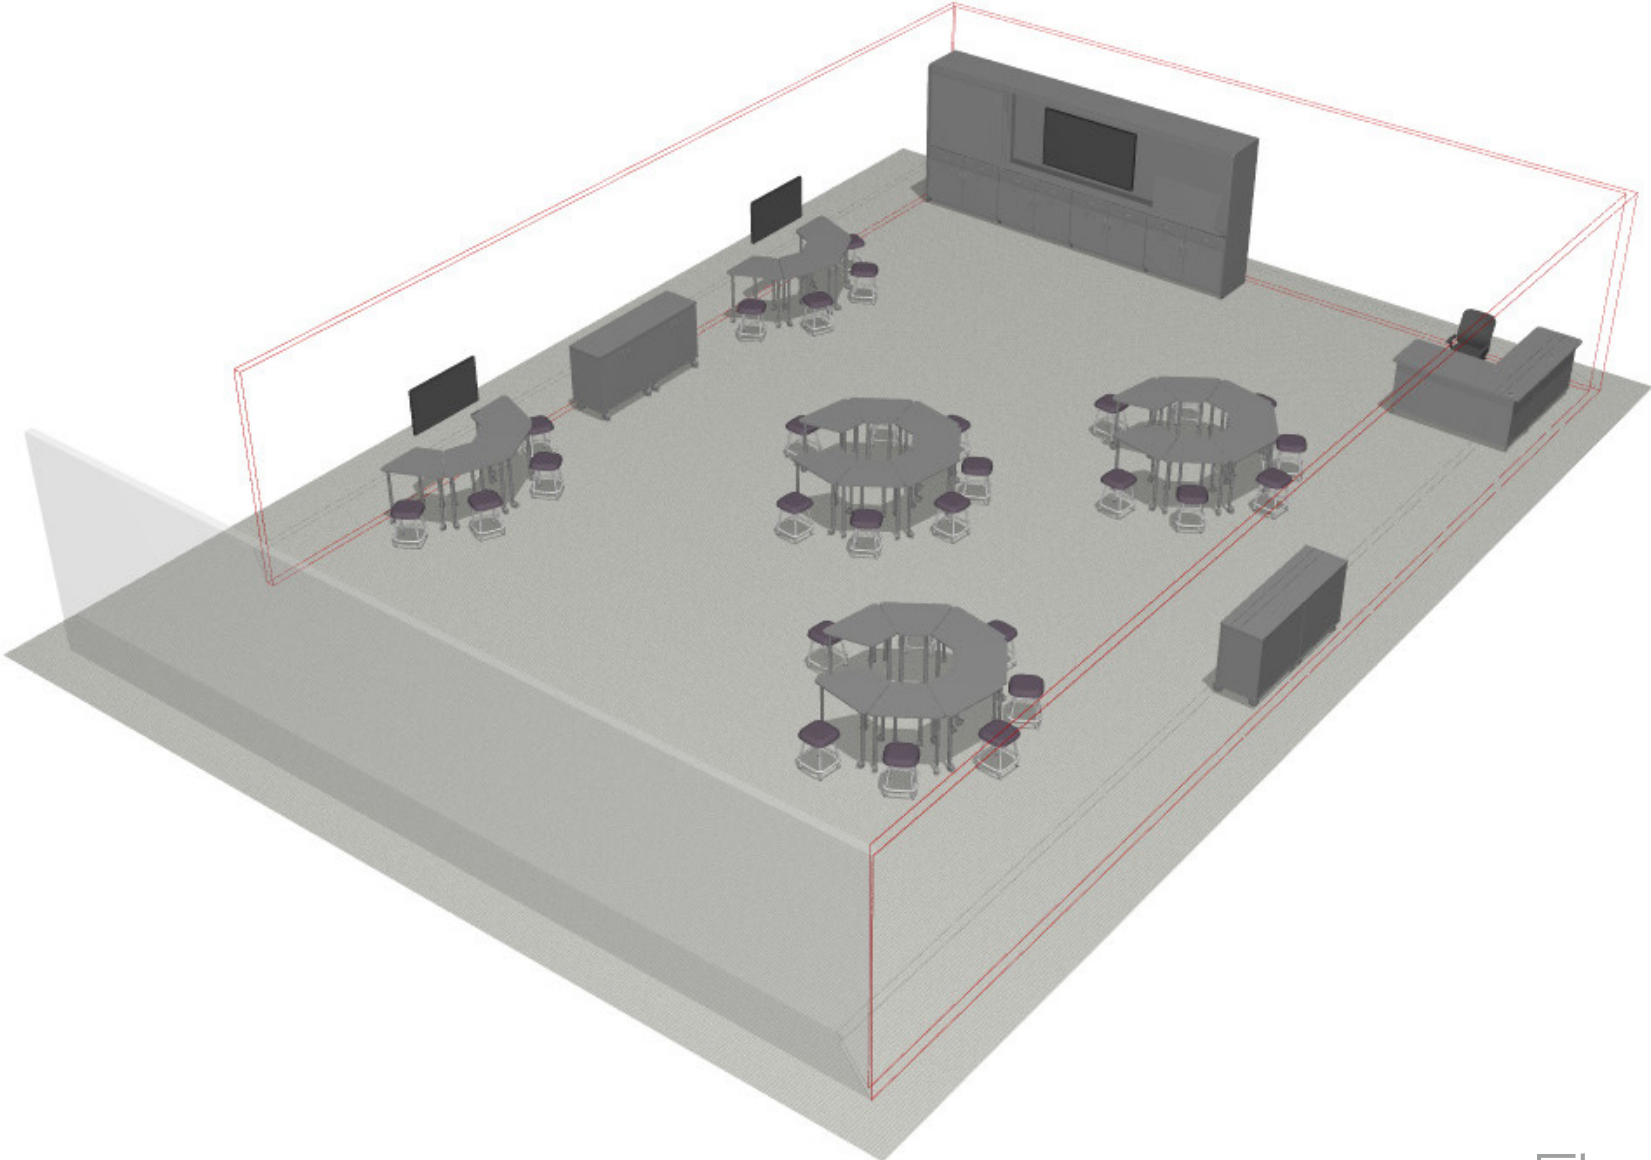

PERSPECTIVE VIEW

CTE.FAC.CLS.02

CTE.Facilitate.Clusters.#2

Fleetwood®

For help creating your effective learning environment,
contact us at 616.396.1142 or sales@fleetwoodfurniture.com