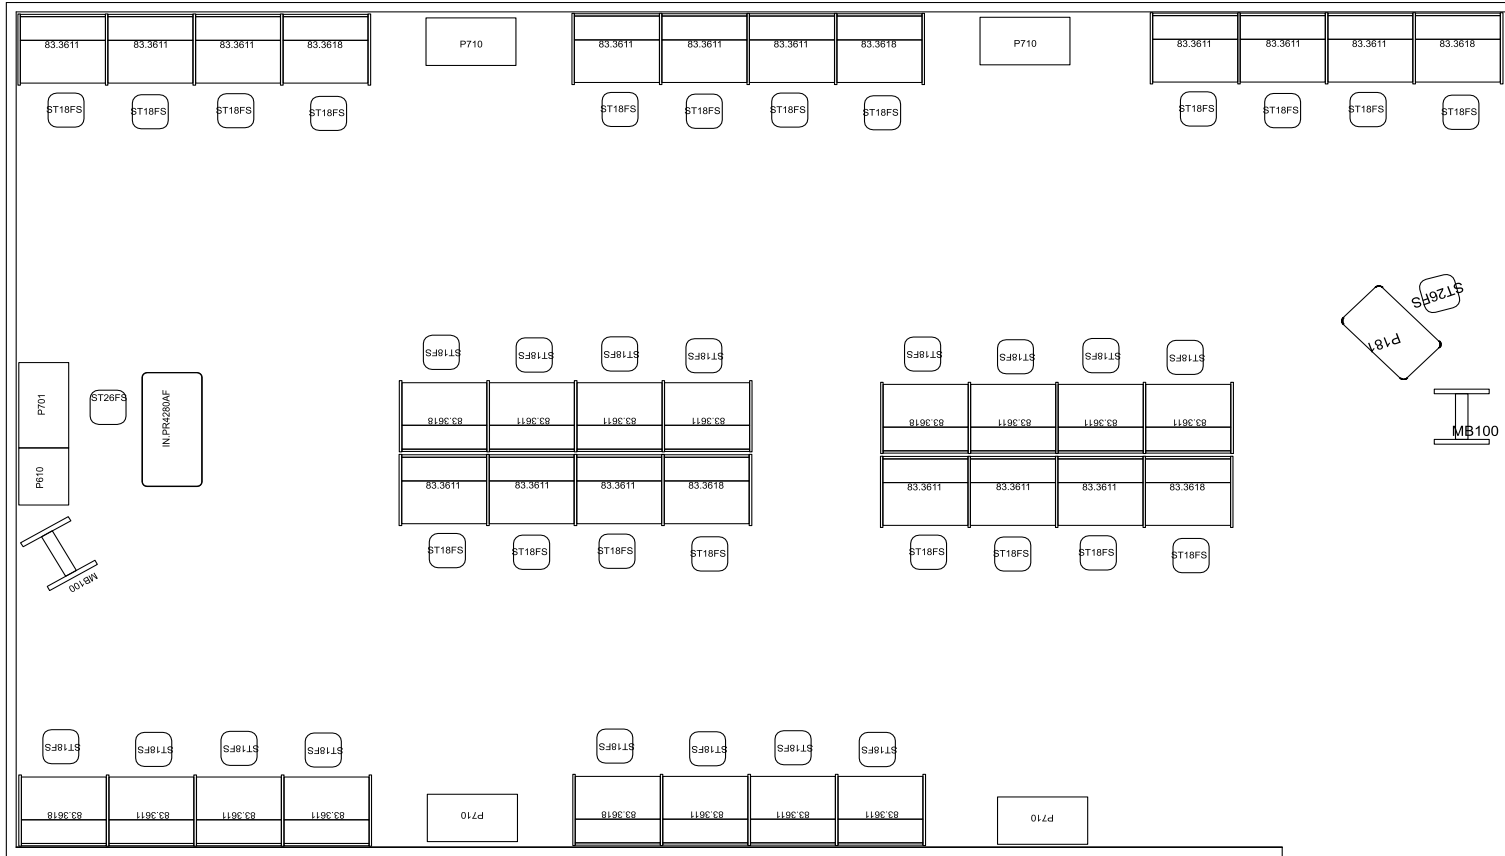

PERSPECTIVE VIEW

CMP.PER.ROW.04

Computer.Personal Style.Row.#4

Fleetwood®

For help creating your effective learning environment,
contact us at 616.396.1142 or sales@fleetwoodfurniture.com

PLAN VIEW

CMP.PER.ROW.04

Computer.Personal Style.Row.#4

CMP.PER.ROW.04

PRODUCT LIST

CMP.PER.ROW.04

Computer.Personal Style.Row.#4

PART NUMBER	DESCRIPTION	QTY	LIST	EXT. SELL
P181	Power Cstrs 36w 40h 22d	1	\$1,758	\$1,758
ST26FS	Dark Graphite Seat 13.5w 26h 13.5d	2	\$460	\$920
83-3611	Rectangle Desk Adder High End Carrel 35w 48h 30d	27	\$624	\$16,848
83-3618	Rectangle Desk Starter High End Carrel 36w 48h 30d	9	\$774	\$6,966
IN-PR4280AF	Adj Ht H-Frm Cstrs 48w 34-42h 24d	1	\$910	\$910
MB100	Vertical Cart with 4 Pages 26w 72h 22d	2	\$1,400	\$2,800
P610	Tall Wrdbc Tower Lckg Cstrs 24w 68h 20d	1	\$2,428	\$2,428
P701	Tall 4 Shelf No Drs Cstrs 36w 68h 20d	1	\$1,552	\$1,552
P710	Low Storage 1 Shelf Lckg Drs Lckg Casters 36w 36h 20d	4	\$1,228	\$4,912
ST18FS	Dark Graphite Seat 13.5w 18h 13.5d	36	\$460	\$16,560