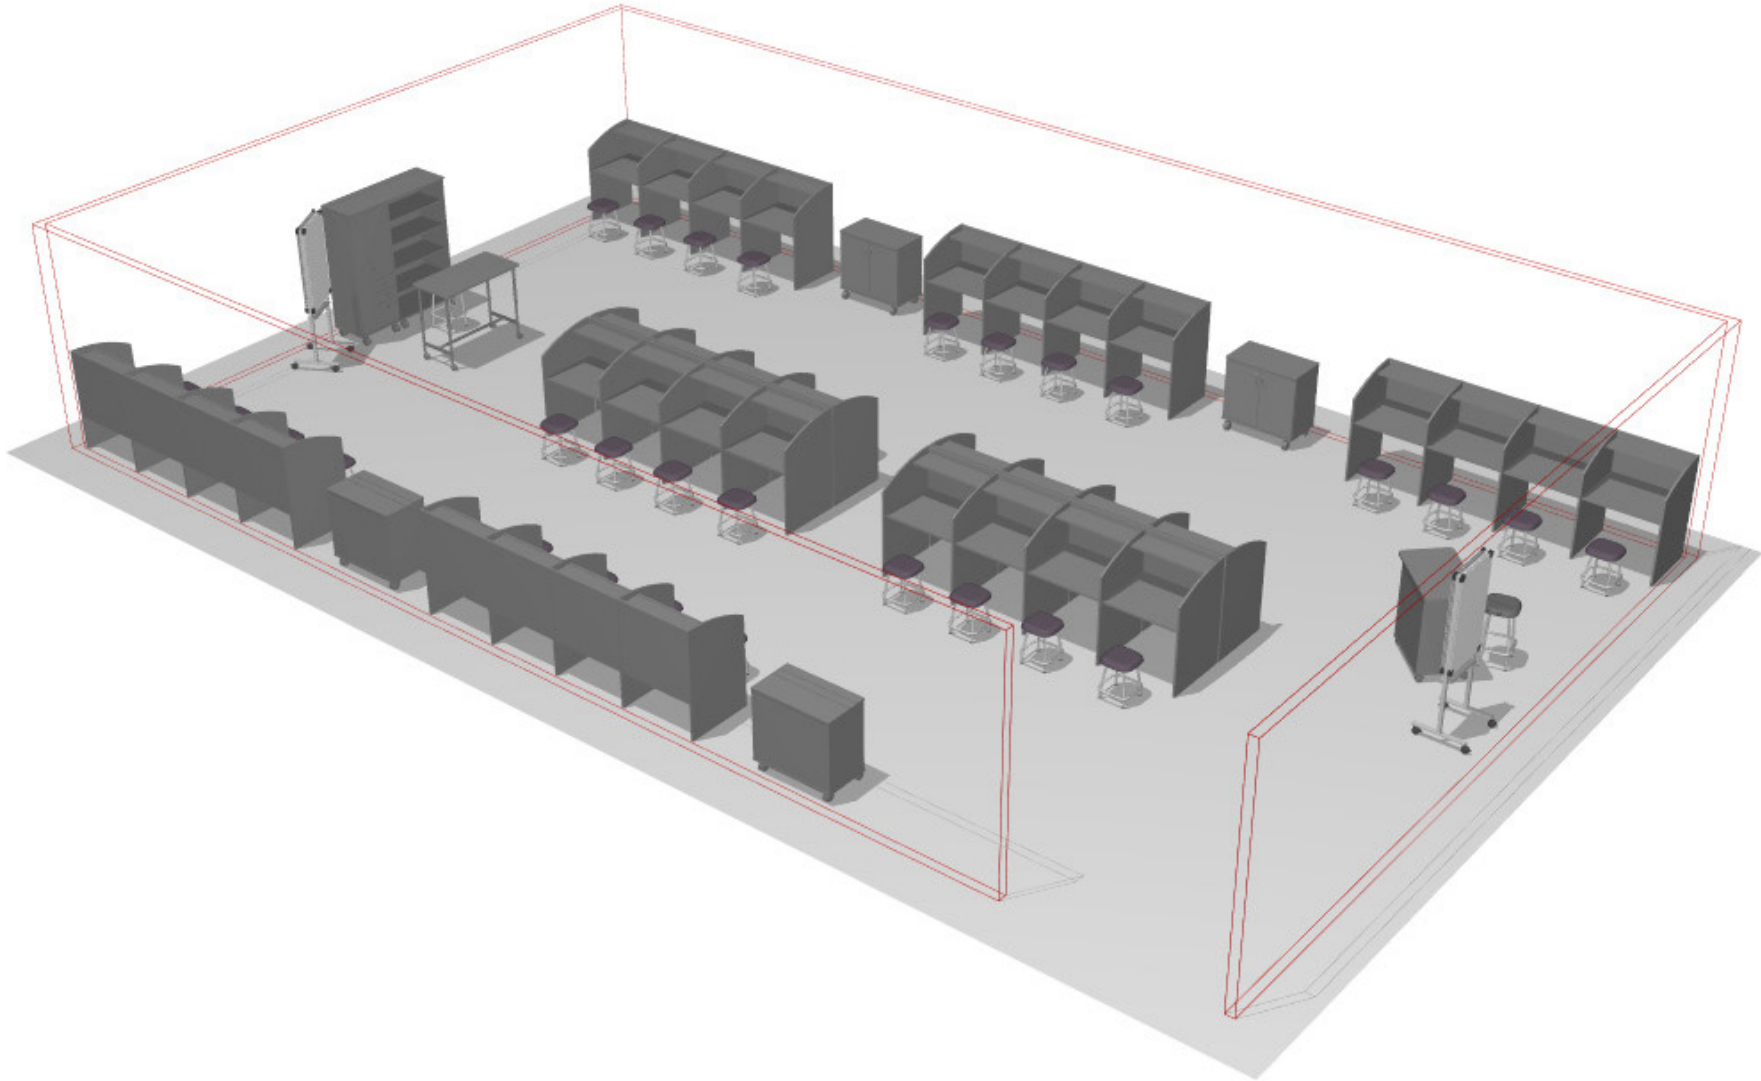

PERSPECTIVE VIEW

CMP.PER.ROW.04

Computer.Personal Style.Row.#4

Fleetwood®

For help creating your effective learning environment,
contact us at 616.396.1142 or sales@fleetwoodfurniture.com

PLAN VIEW

CMP.PER.ROW.04

Computer.Personal Style.Row.#4

CMP.PER.ROW.04

PRODUCT LIST

CMP.PER.ROW.04

Computer.Personal Style.Row.#4

PART NUMBER	DESCRIPTION	QTY	LIST	EXT. SELL
P181	Power Cstrs 36w 40h 22d	1	\$1,758	\$1,758
ST26FS	Dark Graphite Seat 13.5w 26h 13.5d	2	\$460	\$920
83-3611	Rectangle Desk Adder High End Carrel 35w 48h 30d	27	\$624	\$16,848
83-3618	Rectangle Desk Starter High End Carrel 36w 48h 30d	9	\$774	\$6,966
IN-PR4280AF	Adj Ht H-Frm Cstrs 48w 34-42h 24d	1	\$910	\$910
MB100	Vertical Cart with 4 Pages 26w 72h 22d	2	\$1,400	\$2,800
P610	Tall Wrdbc Tower Lckg Cstrs 24w 68h 20d	1	\$2,428	\$2,428
P701	Tall 4 Shelf No Drs Cstrs 36w 68h 20d	1	\$1,552	\$1,552
P710	Low Storage 1 Shelf Lckg Drs Lckg Casters 36w 36h 20d	4	\$1,228	\$4,912
ST18FS	Dark Graphite Seat 13.5w 18h 13.5d	36	\$460	\$16,560