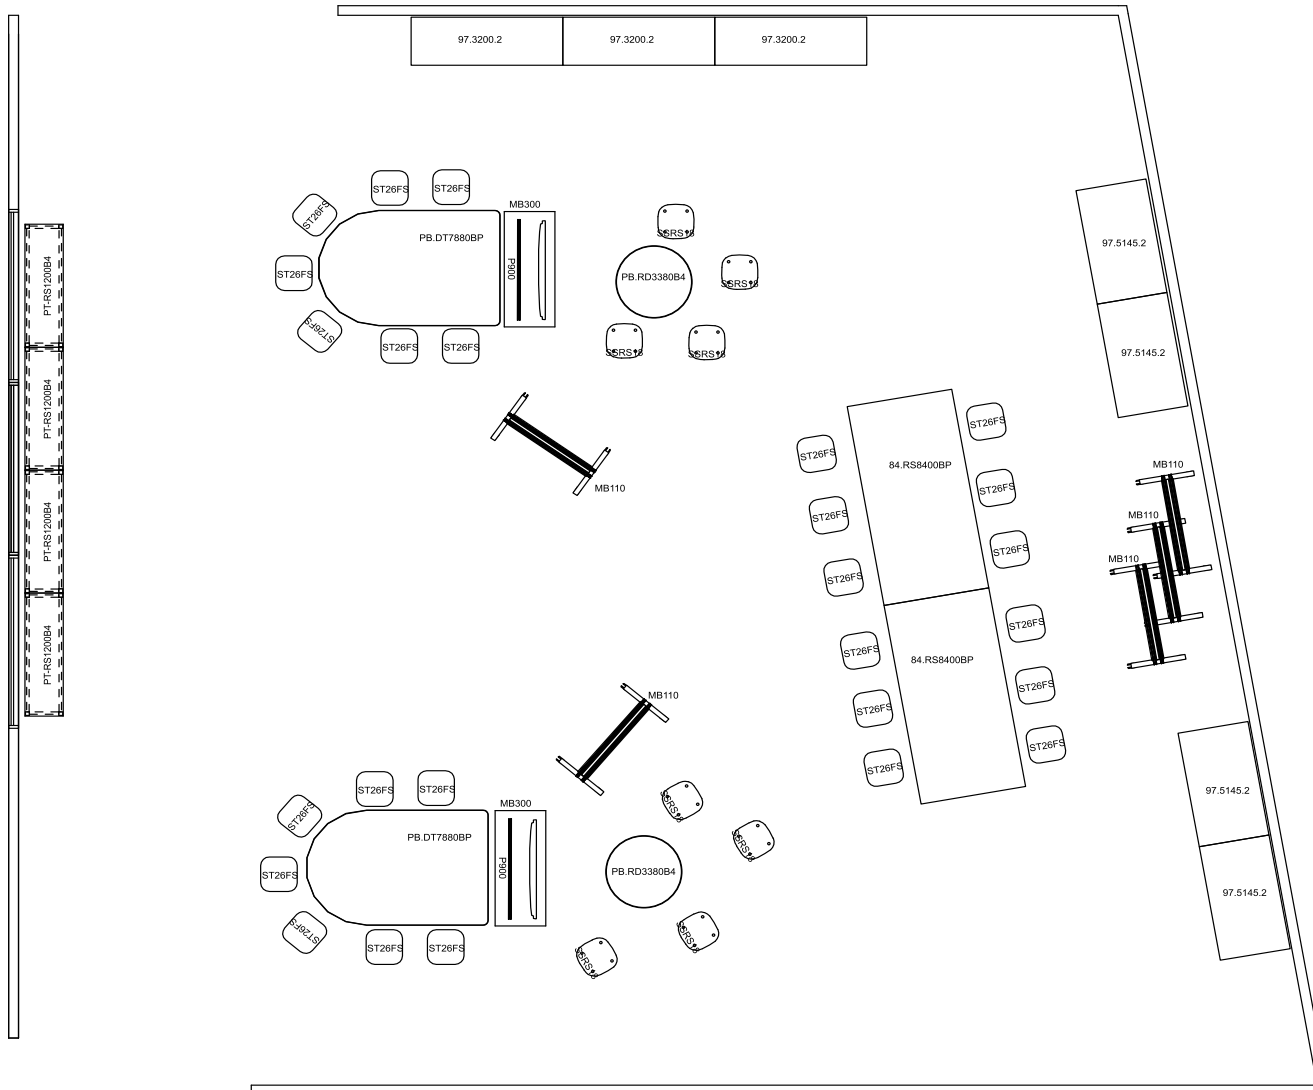

Commons.No Method.Combination .#4

PRODUCT LIST

CMM.000.CMB.04

Commons.No Method.Combination .#4

PART NUMBER	DESCRIPTION	QTY	LIST	EXT. SELL
84-RS8400BP	Full End Legs 84w 36h 42d	2	\$1,646	\$3,292
97-E330	Mid Cubby Storage No Drs 15 Cubby Lckg Cstrs 60w 44h 20d	3	\$1,392	\$4,176
97-E500	Low Storage 5 Non-Lckg Drawers Lckg Cstrs Black Drawer Pulls 48w 36h 28d	4	\$1,980	\$7,920
MB110	Horizontal Cart with 4 Pages 42w 72h 22d	5	\$1,474	\$7,370
MB300	Pages Drywall Mount Kit Includes 4 boards, mounting template, pegs and drywall hardware 23.5w 42h 2d	2	\$450	\$900
P900	Designer Collection Monitor Cart, Gratnells tray storage, holds up to 24 trays, Non-locking doors, 4 Outlet power unit , Perforated Steel Back Panel, 100mm Locking Casters 48w x 72h x 20d	2	\$2,974	\$5,948
PB-DT7882BP	Fxd Ht Lvtrs/Glds 48w 36h 72d	2	\$1,438	\$2,876.
PB-RD3380B4	Round Table, Pedestal Base Fixed Height Glides 30w 29h 30d	2	\$484	\$968
PT-RS1205	Bench Unitized Frame, Square Legs Levelers 51w 18h 15d	4	\$362.	\$1,448
SSRS18	Soft Rock Stool Stationary Base Glides 14w 18h 14d	8	\$312	\$2,496
ST26FS	Dark Graphite Seat 13.5w 26h 13.5d	26	\$460	\$11,960