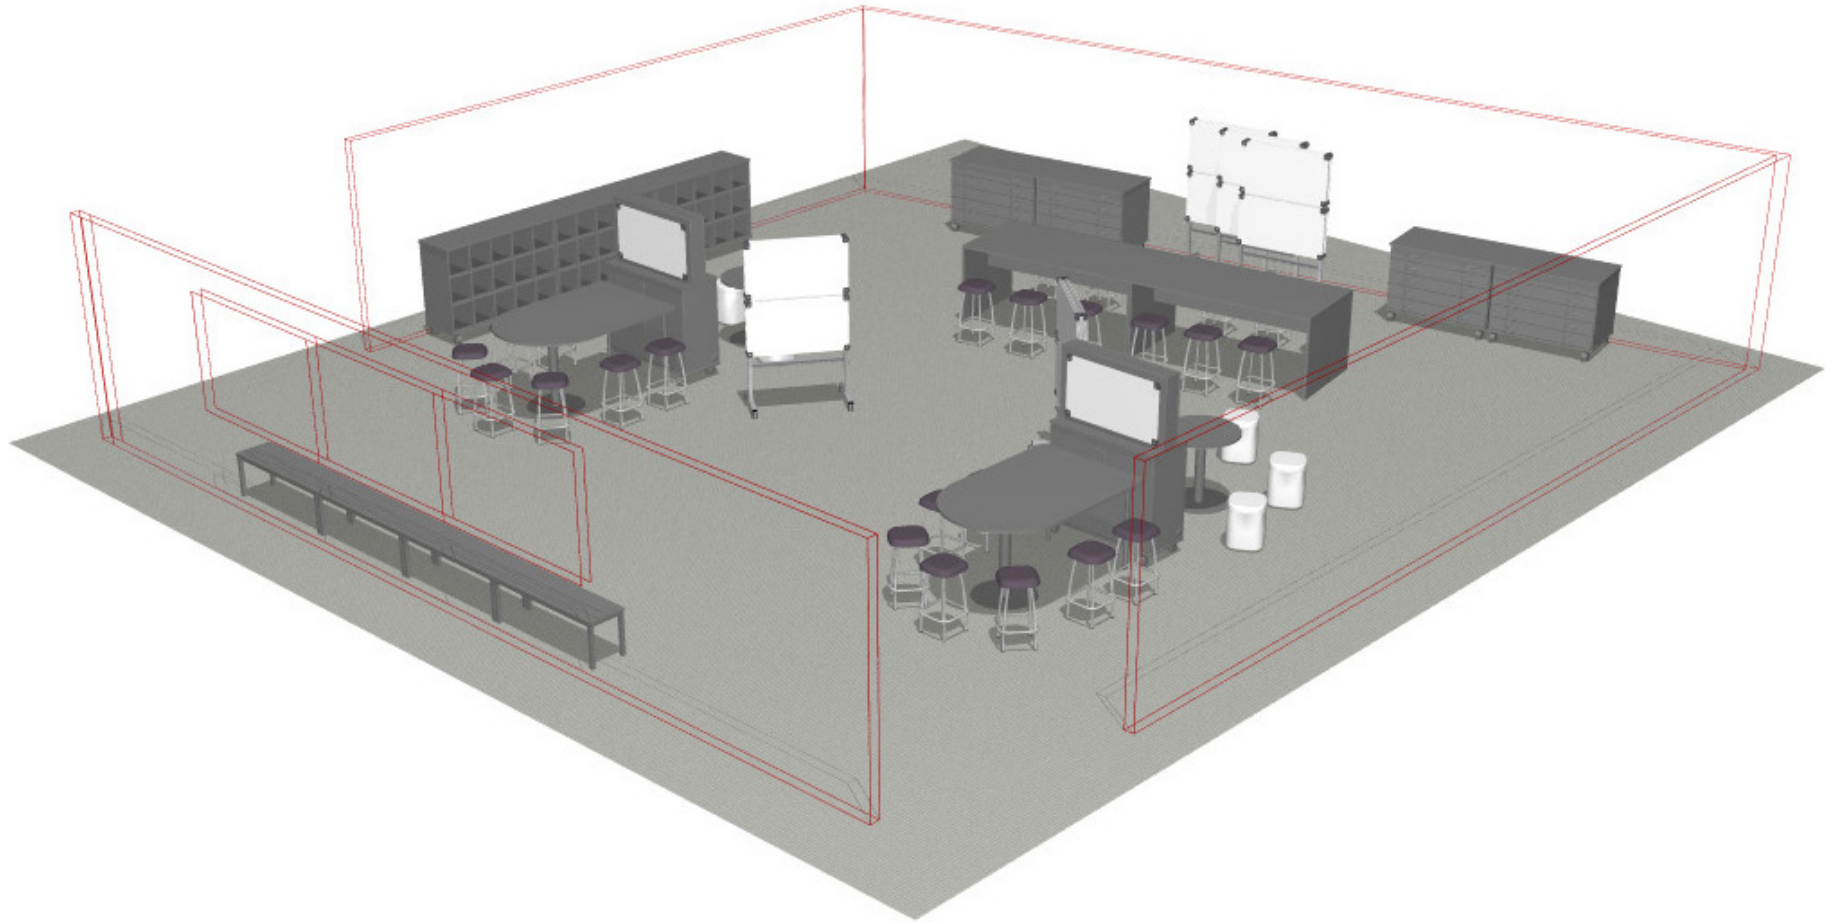

PERSPECTIVE VIEW

CMM.000.CMB.04

Commons.No Method.Combination .#4

Fleetwood®

For help creating your effective learning environment,
contact us at 616.396.1142 or sales@fleetwoodfurniture.com

PLAN VIEW

CMM.000.CMB.04

Commons.No Method.Combination .#4

PRODUCT LIST

CMM.000.CMB.04

Commons.No Method.Combination .#4

PART NUMBER	DESCRIPTION	QTY	LIST	EXT. SELL
84-RS8400BP	Full End Legs 84w 36h 42d	2	\$1,646	\$3,292
97-E330	Mid Cubby Storage No Drs 15 Cubby Lckg Cstrs 60w 44h 20d	3	\$1,392	\$4,176
97-E500	Low Storage 5 Non-Lckg Drawers Lckg Cstrs Black Drawer Pulls 48w 36h 28d	4	\$1,980	\$7,920
MB110	Horizontal Cart with 4 Pages 42w 72h 22d	5	\$1,474	\$7,370
MB300	Pages Drywall Mount Kit Includes 4 boards, mounting template, pegs and drywall hardware 23.5w 42h 2d	2	\$450	\$900
P900	Designer Collection Monitor Cart, Gratnells tray storage, holds up to 24 trays, Non-locking doors, 4 Outlet power unit , Perforated Steel Back Panel, 100mm Locking Casters 48w x 72h x 20d	2	\$2,974	\$5,948
PB-DT7882BP	Fxd Ht Lvtrs/Glds 48w 36h 72d	2	\$1,438	\$2,876.
PB-RD3380B4	Round Table, Pedestal Base Fixed Height Glides 30w 29h 30d	2	\$484	\$968
PT-RS1205	Bench Unitized Frame, Square Legs Levelers 51w 18h 15d	4	\$362.	\$1,448
SSRS18	Soft Rock Stool Stationary Base Glides 14w 18h 14d	8	\$312	\$2,496
ST26FS	Dark Graphite Seat 13.5w 26h 13.5d	26	\$460	\$11,960