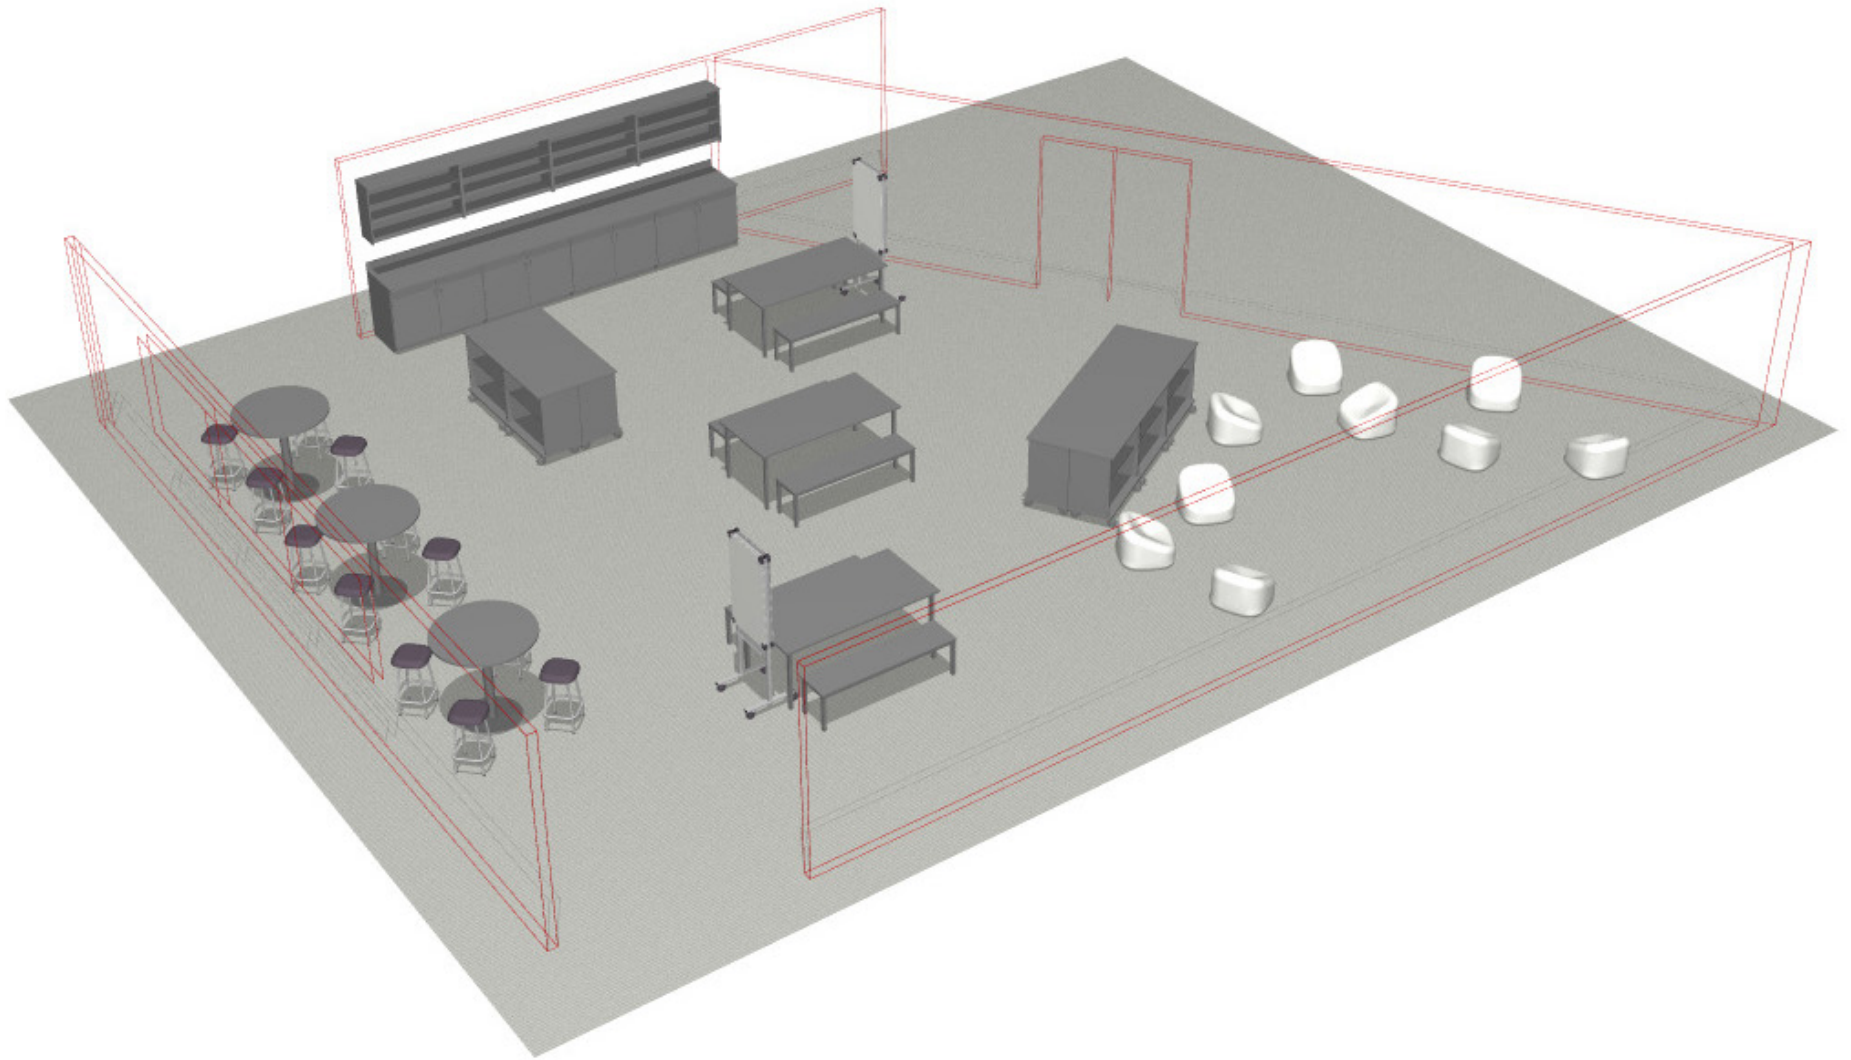

PERSPECTIVE VIEW

CMM.000.CMB.03

Commons.No Method.Combination.#3

Fleetwood®

For help creating your effective learning environment,
contact us at 616.396.1142 or sales@fleetwoodfurniture.com

PLAN VIEW

CMM.000.CMB.03

Commons.No Method.Combination.#3

PRODUCT LIST

CETDesigner

CMM.000.CMB.03

Commons.No Method.Combination.#3

PART NUMBER	DESCRIPTION	QTY	LIST	EXT. SELL
72046-864	Base 2 Shelf Lckg Ors Bckspl Cstrs 48w 36h 26d	4	\$1,588	\$6,352
76000-803	Illusions Collection Wall Hung Storage 2 Adjustable Shelves No Doors 48w 30h 13d	4	\$610	\$2,440
MB100	Vertical Cart with 4 Pages 26w 72h 22d	2	\$1,400	\$2,800
P700	Low 1 Shelf No Ors Cstrs 36w 36h 20d	10	\$934	\$9,340
PB-RD4480BS	Fxd Ht Glides 42w 40h 42d	3	\$744	\$2,232
PT-RS7600B4	Rectangle Table, Steel Frame, Square Legs 72w 29h 36d Benches(2) 63w 18h 15d Fixed Height Lvtrs	3	\$1,276	\$3,828
SSRB24	Soft Rock Foam Bean Bag 24w 8-20h 24d	9	\$186	\$1,674
ST 26FS	Dark Graphite Seat 13.5w 26h 13.5d	12	\$450	\$5,520