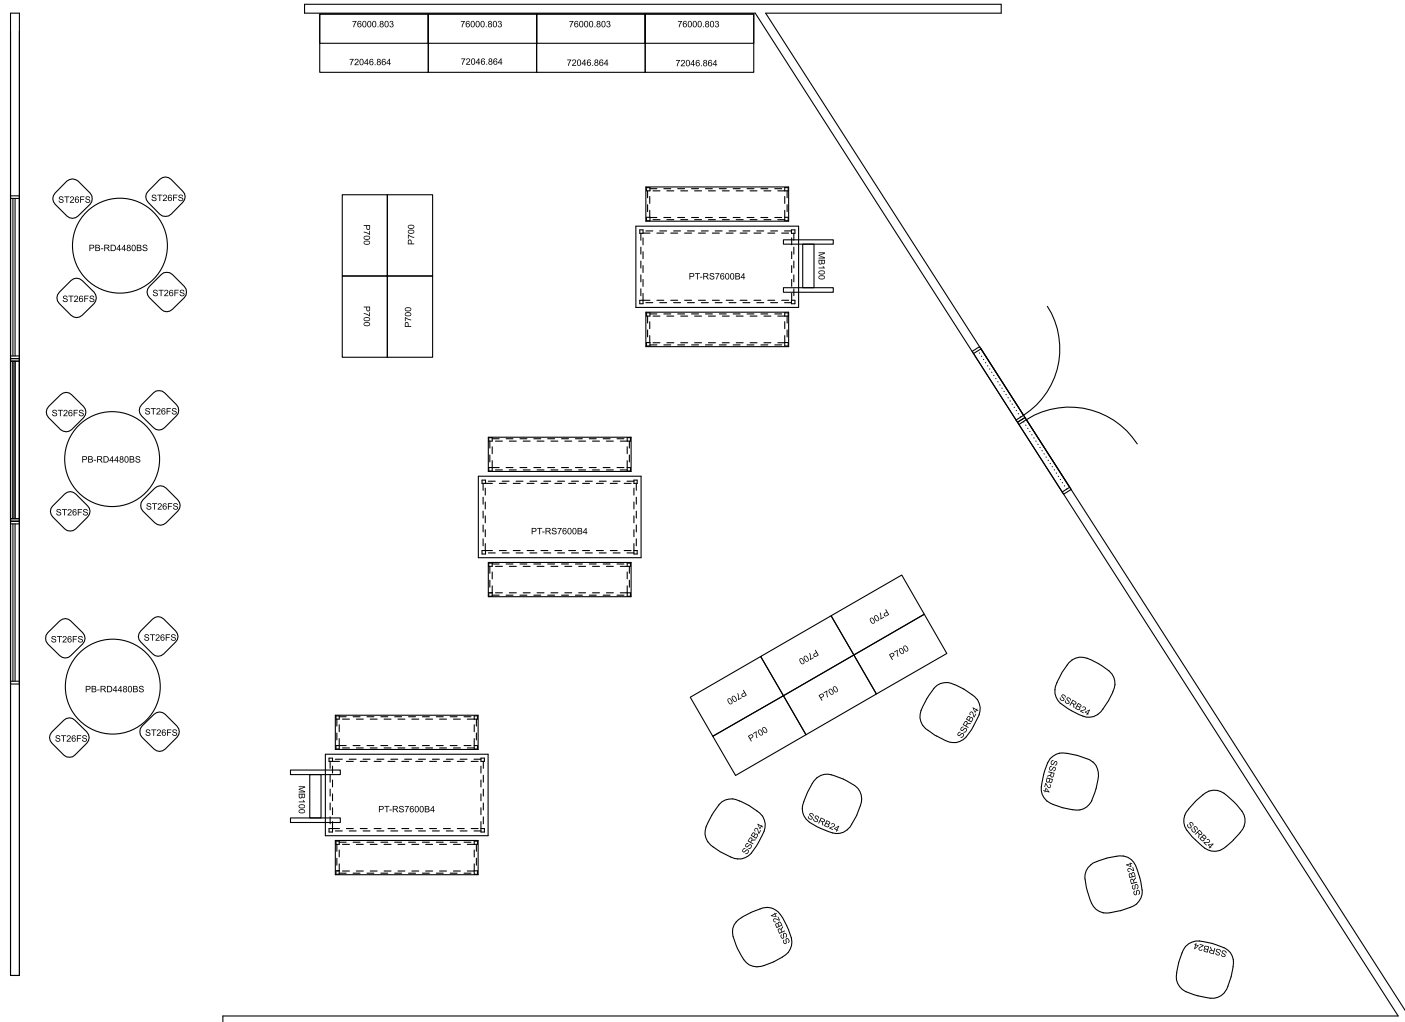

PERSPECTIVE VIEW

CMM.000.CMB.03

Commons.No Method.Combination.#3

Fleetwood®

For help creating your effective learning environment,
contact us at 616.396.1142 or sales@fleetwoodfurniture.com

PLAN VIEW

CMM.000.CMB.03

Commons.No Method.Combination.#3

PRODUCT LIST

CETDesigner

CMM.000.CMB.03

Commons.No Method.Combination.#3

PART NUMBER	DESCRIPTION	QTY	LIST	EXT. SELL
72046-864	Base 2 Shelf Lckg Ors Bckspl Cstrs 48w 36h 26d	4	\$1,588	\$6,352
76000-803	Illusions Collection Wall Hung Storage 2 Adjustable Shelves No Doors 48w 30h 13d	4	\$610	\$2,440
MB100	Vertical Cart with 4 Pages 26w 72h 22d	2	\$1,400	\$2,800
P700	Low 1 Shelf No Ors Cstrs 36w 36h 20d	10	\$934	\$9,340
PB-RD4480BS	Fxd Ht Glides 42w 40h 42d	3	\$744	\$2,232
PT-RS7600B4	Rectangle Table, Steel Frame, Square Legs 72w 29h 36d Benches(2) 63w 18h 15d Fixed Height Lvtrs	3	\$1,276	\$3,828
SSRB24	Soft Rock Foam Bean Bag 24w 8-20h 24d	9	\$186	\$1,674
ST 26FS	Dark Graphite Seat 13.5w 26h 13.5d	12	\$450	\$5,520