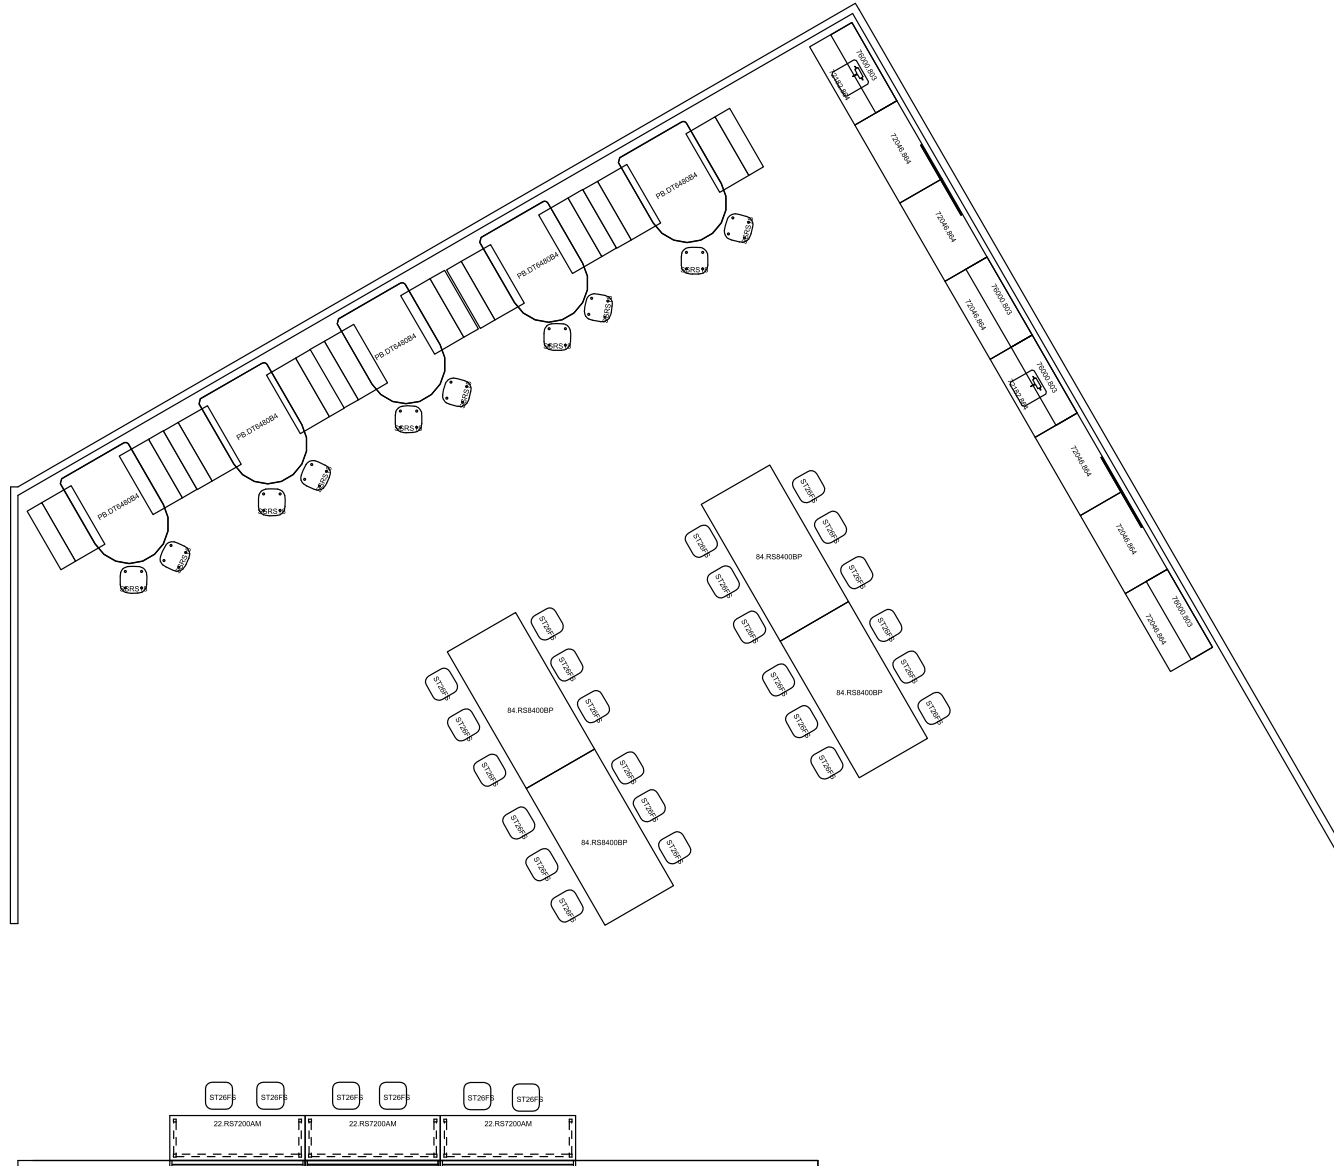

PERSPECTIVE VIEW

CMM.000.CMB.02

Commons.No Method.Combination.#2

Fleetwood®

For help creating your effective learning environment,
contact us at 616.396.1142 or sales@fleetwoodfurniture.com

PLAN VIEW

CMM.000.CMB.02

Commons.No Method.Combination.#2

PRODUCT LIST

CETDesigner

CMM.000.CMB.02

Commons.No Method.Combination.#2

PART NUMBER	DESCRIPTION	QTY	LIST	EXT. SELL
22-RS7200AM	Adj Ht Lvtrs 72w x 29-42h x 24d	3	\$706	\$2,118
72046-864	Base 2 Shelf Lckg Ors Bckspl Cstrs 48w 36h 26d	6	\$1,588	\$9,528
72182-864	Base Sink Lckg Ors Bckspl Lvtrs 48w 36h 26d	2	\$1,402	\$2,804
76041-803	Illusions Collection Wall Hung Storage 2 Adjustable Shelves Locking Doors 48w 30h 13d	4	\$830	\$3,320
84-RS8400BP	Full End Legs 84w 36h 42d	4	\$1,646	\$6,584
PB-DT6481 B4	Fxd Ht Lvtrs/Glds 42w 29h 60d	5	\$958	\$4,790
SSRS18	Soft Rock Stool Stationary Base Glides 14w 18h 14d	10	\$312	\$3,120
ST26FS	Dark Graphite Seat 13.Sw 26h 13.Sd	30	\$460	\$13,800