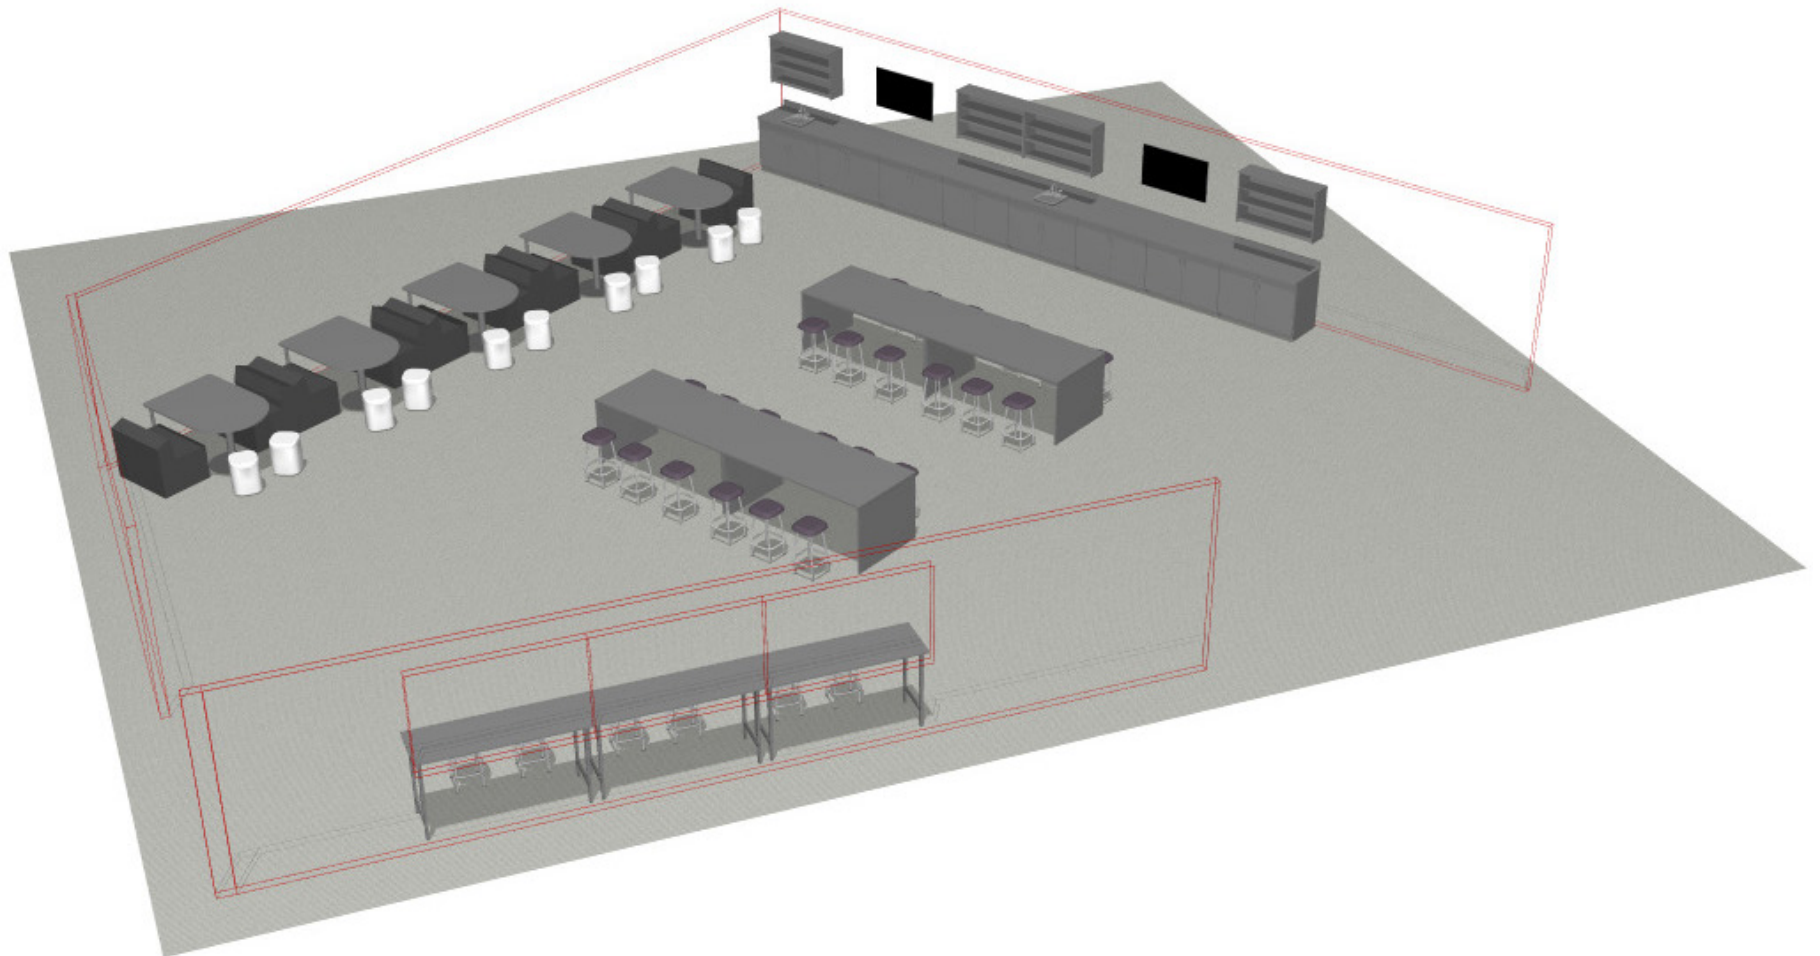

PERSPECTIVE VIEW

CMM.000.CMB.02

Commons.No Method.Combination.#2

Fleetwood®

For help creating your effective learning environment,
contact us at 616.396.1142 or sales@fleetwoodfurniture.com

PLAN VIEW

CMM.000.CMB.02

Commons.No Method.Combination.#2

PRODUCT LIST

CETDesigner

CMM.000.CMB.02

Commons.No Method.Combination.#2

PART NUMBER	DESCRIPTION	QTY	LIST	EXT. SELL
22-RS7200AM	Adj Ht Lvtrs 72w x 29-42h x 24d	3	\$706	\$2,118
72046-864	Base 2 Shelf Lckg Ors Bckspl Cstrs 48w 36h 26d	6	\$1,588	\$9,528
72182-864	Base Sink Lckg Ors Bckspl Lvtrs 48w 36h 26d	2	\$1,402	\$2,804
76041-803	Illusions Collection Wall Hung Storage 2 Adjustable Shelves Locking Doors 48w 30h 13d	4	\$830	\$3,320
84-RS8400BP	Full End Legs 84w 36h 42d	4	\$1,646	\$6,584
PB-DT6481 B4	Fxd Ht Lvtrs/Glds 42w 29h 60d	5	\$958	\$4,790
SSRS18	Soft Rock Stool Stationary Base Glides 14w 18h 14d	10	\$312	\$3,120
ST26FS	Dark Graphite Seat 13.Sw 26h 13.Sd	30	\$460	\$13,800