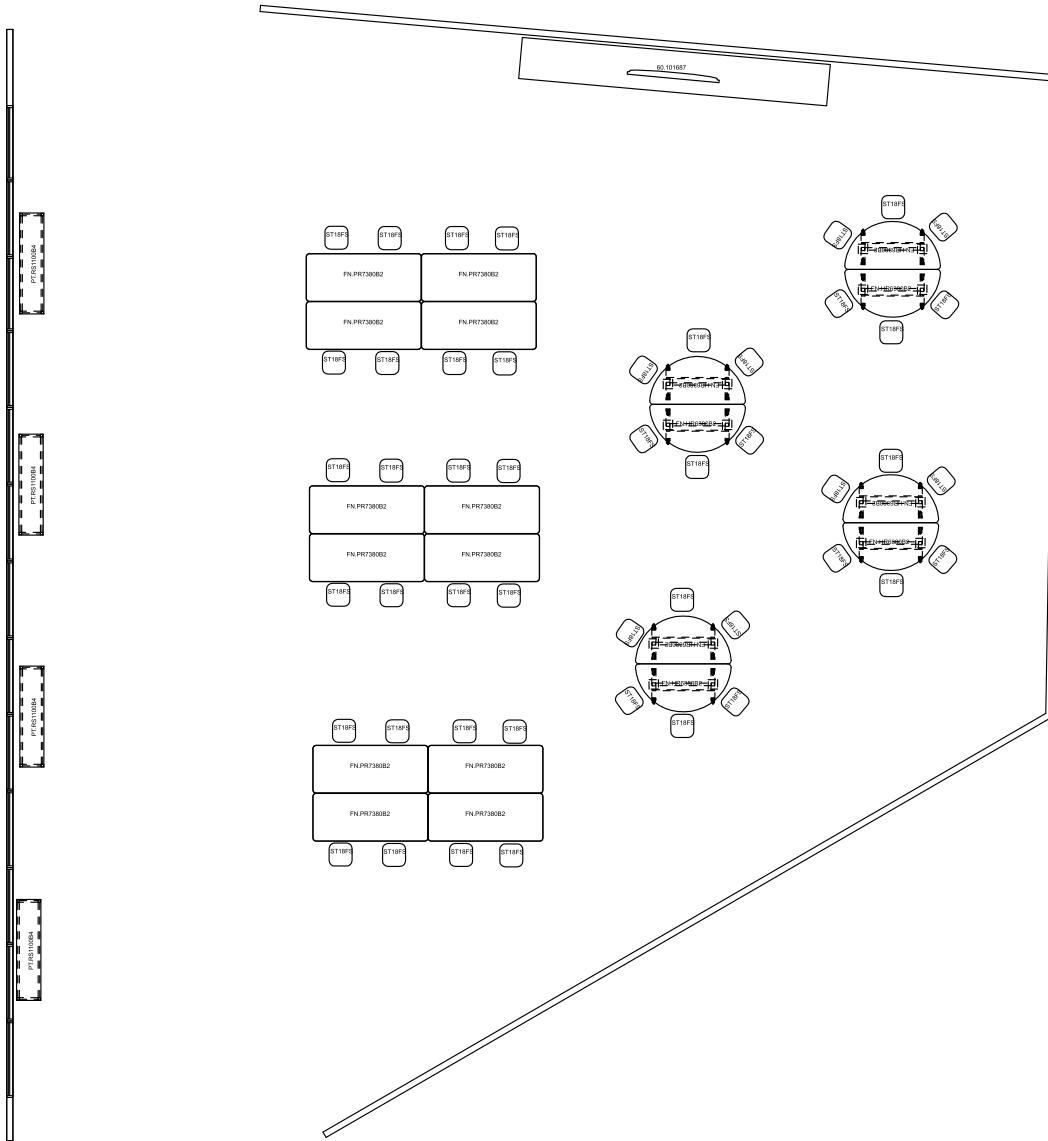

PERSPECTIVE VIEW

CFE.000.000.03

Café/Life Center.No Method.No Method.#3

Fleetwood®

For help creating your effective learning environment,
contact us at 616.396.1142 or sales@fleetwoodfurniture.com

PLAN VIEW

CFE.000.000.03

Café/Life Center.No Method.No Method.#3

PRODUCT LIST

CET *Designer*

CFE.000.000.03

Café/Life Center.No Method.No Method.#3

PART NUMBER	DESCRIPTION	QTY	LIST	EXT. SELL
60-101687	Technology Learning Wall 16ft Base Shelf Cabinet Lckg Drw/Drs 193.5w 84h 26d	1	\$15,778	\$15,778
FN-HR6380B2	Fxd Ht Cstrs 60w 29h 30d	8	\$796	\$6,368
FN-PR7380B2	Fxd Ht Cstrs 72w 29h 30d	12	\$830	\$9,960
PT-RS1105	Bench Unitized Frame, Square Legs Levelers 63w 18h 15d	4	\$368	\$1,472
ST18FS	Dark Graphite Seat 13.5w 18h 13.5d	48	\$460	\$22,080