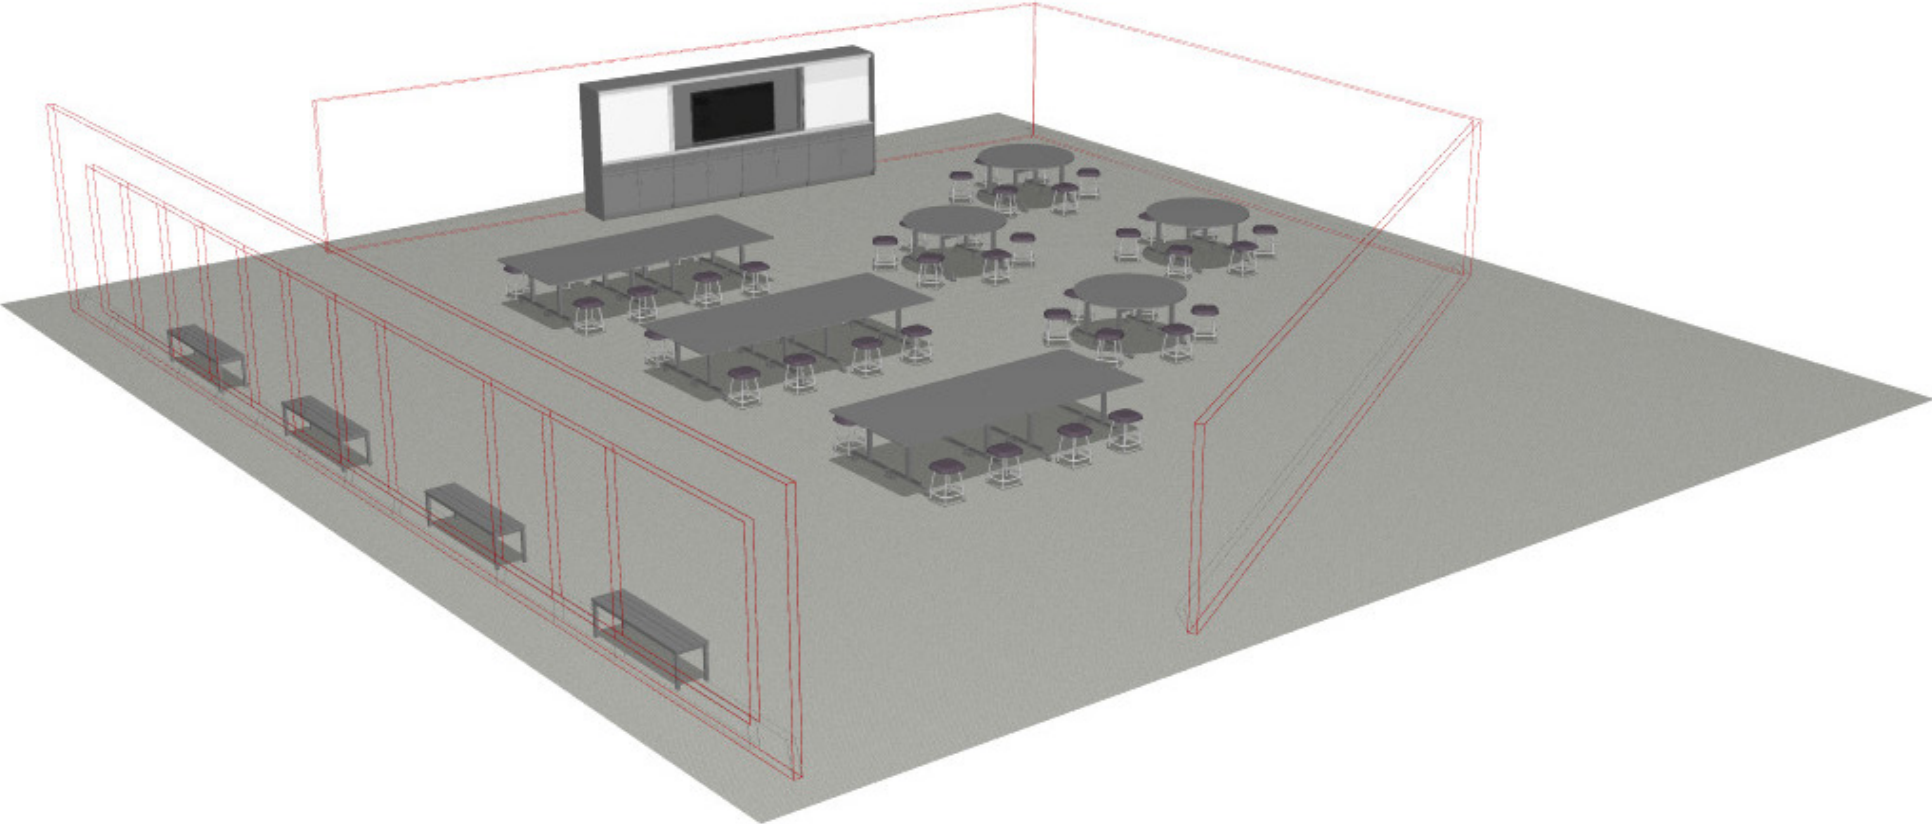

PERSPECTIVE VIEW

CFE.000.000.03

Café/Life Center.No Method.No Method.#3

Fleetwood®

For help creating your effective learning environment,
contact us at 616.396.1142 or sales@fleetwoodfurniture.com

PLAN VIEW

CFE.000.000.03

Café/Life Center.No Method.No Method.#3

PRODUCT LIST

CET *Designer*

CFE.000.000.03

Café/Life Center.No Method.No Method.#3

PART NUMBER	DESCRIPTION	QTY	LIST	EXT. SELL
60-101687	Technology Learning Wall 16ft Base Shelf Cabinet Lckg Drw/Drs 193.5w 84h 26d	1	\$15,778	\$15,778
FN-HR6380B2	Fxd Ht Cstrs 60w 29h 30d	8	\$796	\$6,368
FN-PR7380B2	Fxd Ht Cstrs 72w 29h 30d	12	\$830	\$9,960
PT-RS1105	Bench Unitized Frame, Square Legs Levelers 63w 18h 15d	4	\$368	\$1,472
ST18FS	Dark Graphite Seat 13.5w 18h 13.5d	48	\$460	\$22,080