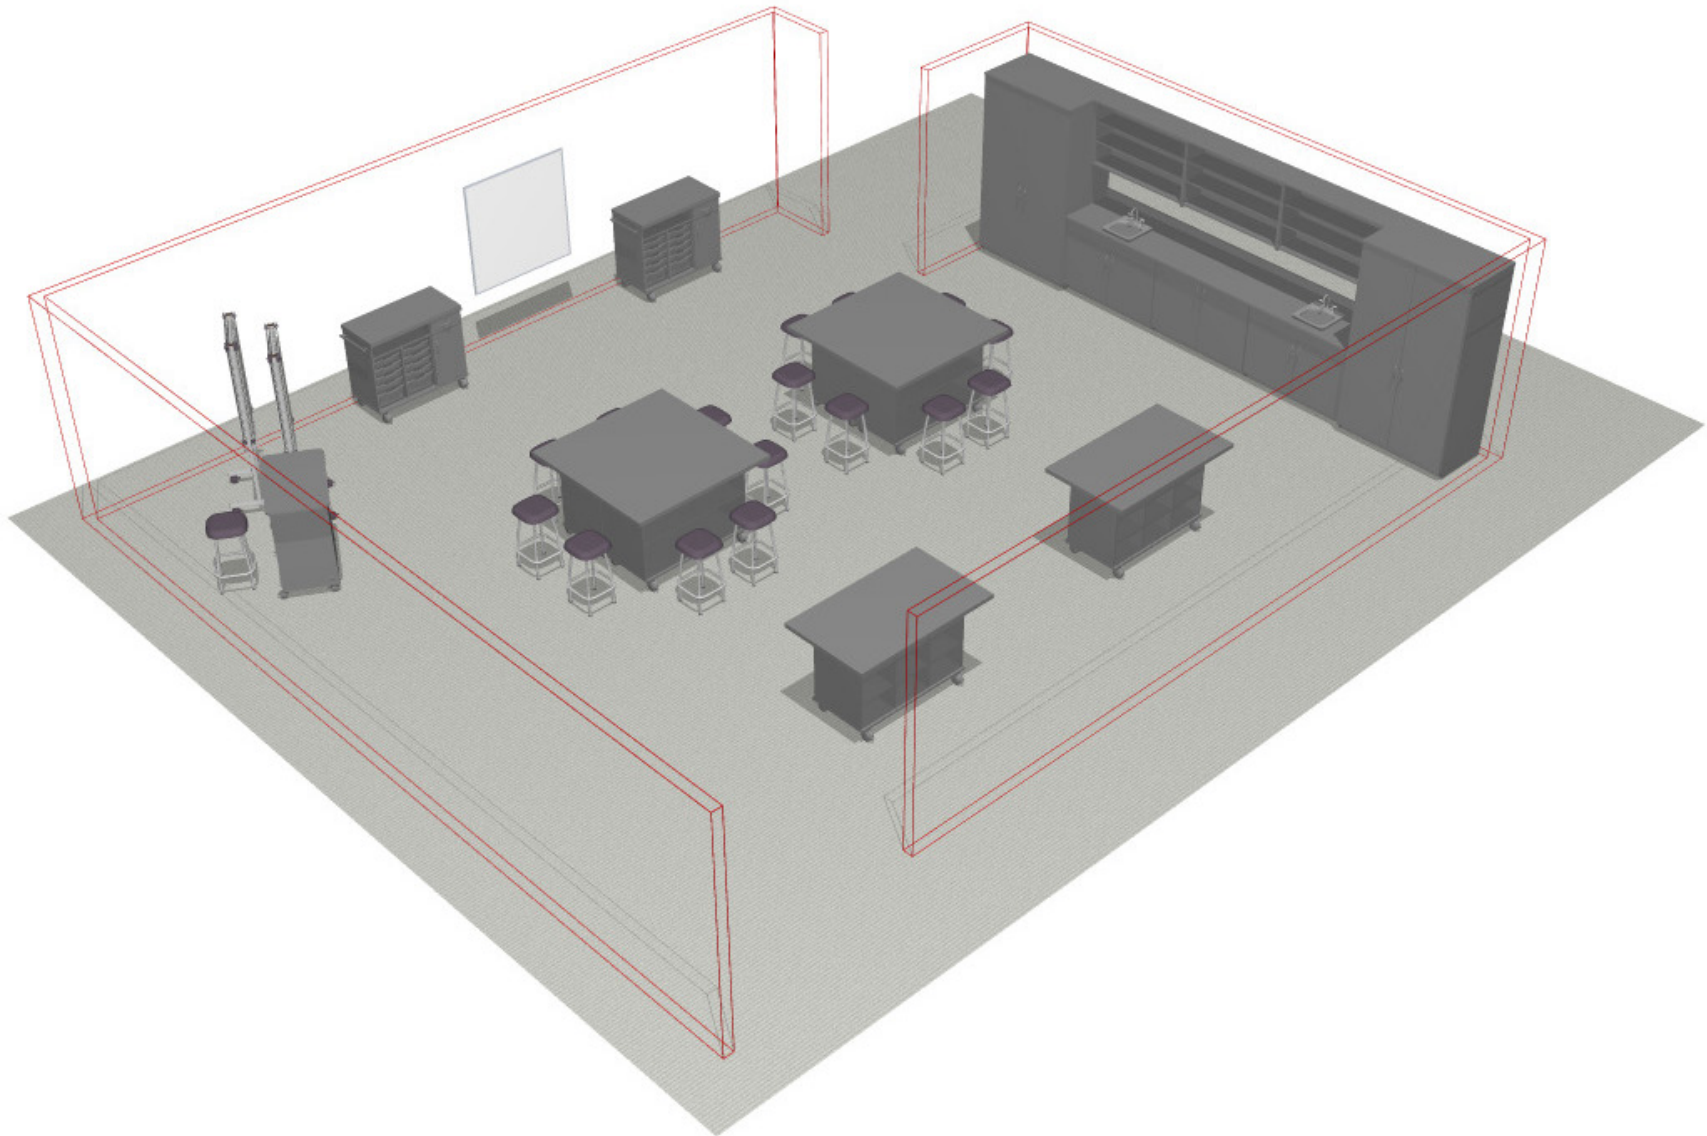

PERSPECTIVE VIEW

ART.DEM.CLS.03

Art-Visual. Demonstration. Clusters.#3

Fleetwood®

For help creating your effective learning environment,
contact us at 616.396.1142 or sales@fleetwoodfurniture.com

PLAN VIEW

ART.DEM.CLS.03

Art-Visual. Demonstration. Clusters.#3

PRODUCT LIST

CETDesigner

ART.DEM.CLS.03

Art-Visual. Demonstration. Clusters.#3

PART NUMBER	DESCRIPTION	QTY	LIST	EXT. SELL
72046-864	Base 2 Shelf Lckg Drs Bckspl Cstrs 48w 36h 26d	1	\$1,588	\$1,588
72182-864	Base Sink Lckg Drs Bckspl Lvlrs 48w 36h 26d	2	\$1,402	\$2,804
76000-803	Illusions Collection Wall Hung Storage 2 Adjustable Shelves No Doors 48w 30h 13d	3	\$610	\$1,830
77082-847	Tall Wardrobe Storage Lckg Drs Lvlrs 48w 84h 27d	2	\$2,150	\$4,300
MB100	Vertical Cart with 4 Pages 26w 72h 22d	2	\$1,400	\$2,800
MSL110635	Work Station Single Sided No Doors 2 Shelf 1-3/4"Maple Block work surface 60w 36.75h 30d	4	\$1,386	\$5,544
MSL220665	Work Station Double Sided 18 Cubby No Doors 1-3/4"Maple Block work surface 60w 36.75h 36d	2	\$1,982	\$3,964
P181	Power Cstrs 36w 40h 22d	1	\$1,758	\$1,758
P800	Project Cart Lckg Dr /Drw Cstrs 42w 36.75h 20d	2	\$2,930	\$5,860
ST26FS	Dark Graphite Seat 13.5w 26h 13.5d	17	\$460	\$7,820