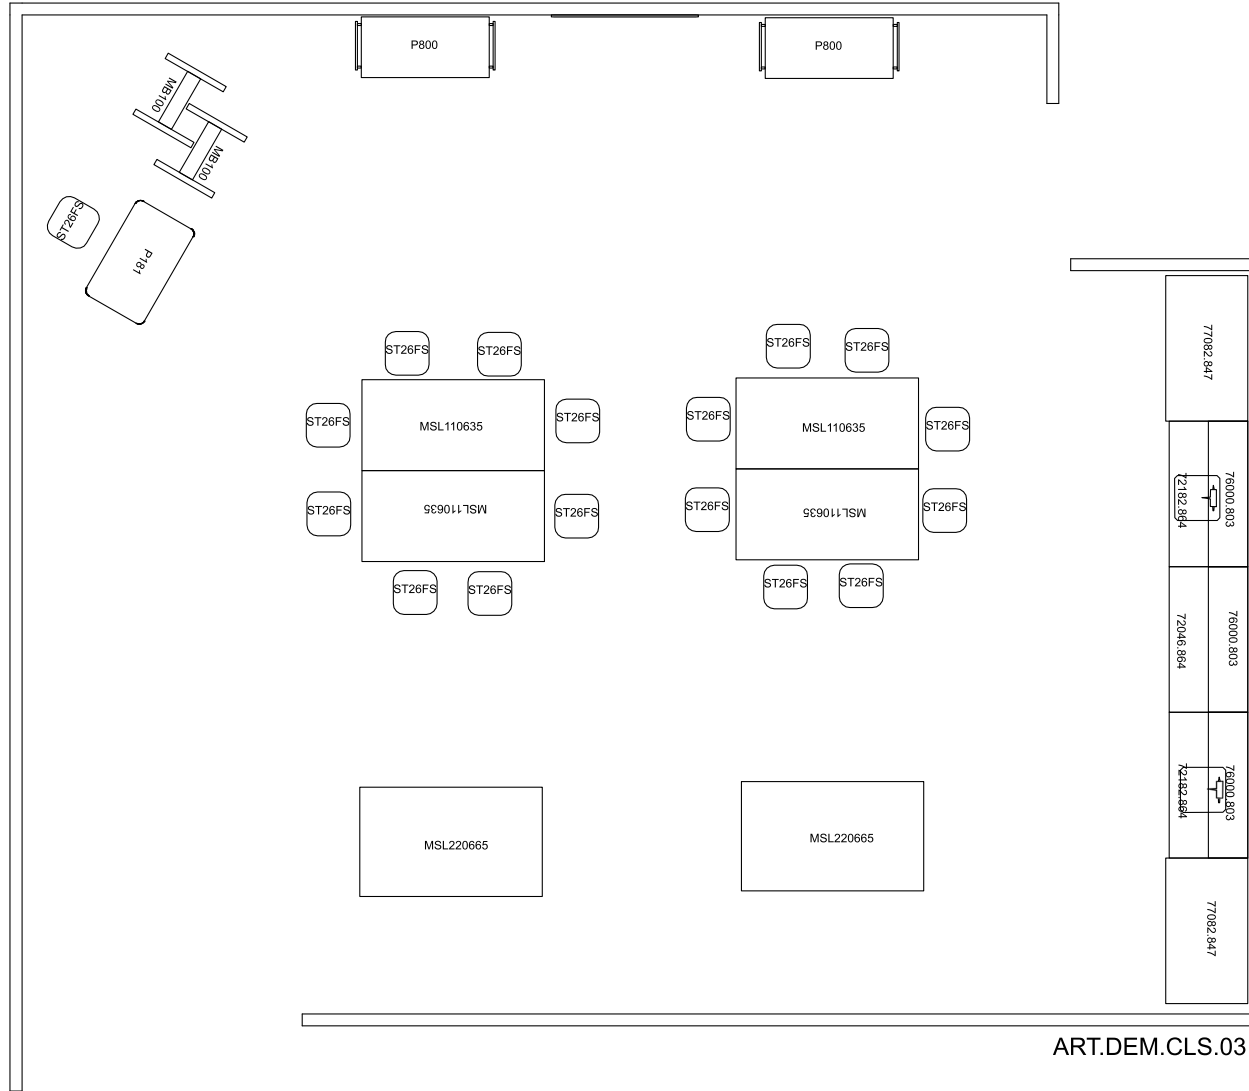

PERSPECTIVE VIEW

ART.DEM.CLS.03

Art-Visual. Demonstration. Clusters.#3

Fleetwood®

For help creating your effective learning environment,
contact us at 616.396.1142 or sales@fleetwoodfurniture.com

PLAN VIEW

ART.DEM.CLS.03

Art-Visual. Demonstration. Clusters.#3

PRODUCT LIST

CETDesigner

ART.DEM.CLS.03

Art-Visual. Demonstration. Clusters.#3

PART NUMBER	DESCRIPTION	QTY	LIST	EXT. SELL
72046-864	Base 2 Shelf Lckg Drs Bckspl Cstrs 48w 36h 26d	1	\$1,588	\$1,588
72182-864	Base Sink Lckg Drs Bckspl Lvlrs 48w 36h 26d	2	\$1,402	\$2,804
76000-803	Illusions Collection Wall Hung Storage 2 Adjustable Shelves No Doors 48w 30h 13d	3	\$610	\$1,830
77082-847	Tall Wardrobe Storage Lckg Drs Lvlrs 48w 84h 27d	2	\$2,150	\$4,300
MB100	Vertical Cart with 4 Pages 26w 72h 22d	2	\$1,400	\$2,800
MSL110635	Work Station Single Sided No Doors 2 Shelf 1-3/4"Maple Block work surface 60w 36.75h 30d	4	\$1,386	\$5,544
MSL220665	Work Station Double Sided 18 Cubby No Doors 1-3/4"Maple Block work surface 60w 36.75h 36d	2	\$1,982	\$3,964
P181	Power Cstrs 36w 40h 22d	1	\$1,758	\$1,758
P800	Project Cart Lckg Dr /Drw Cstrs 42w 36.75h 20d	2	\$2,930	\$5,860
ST26FS	Dark Graphite Seat 13.5w 26h 13.5d	17	\$460	\$7,820

Total FLEETWOOD - \$38,268.00

RENDERING

ART.DEM.CLS.03

Art-Visual. Demonstration. Clusters.#3