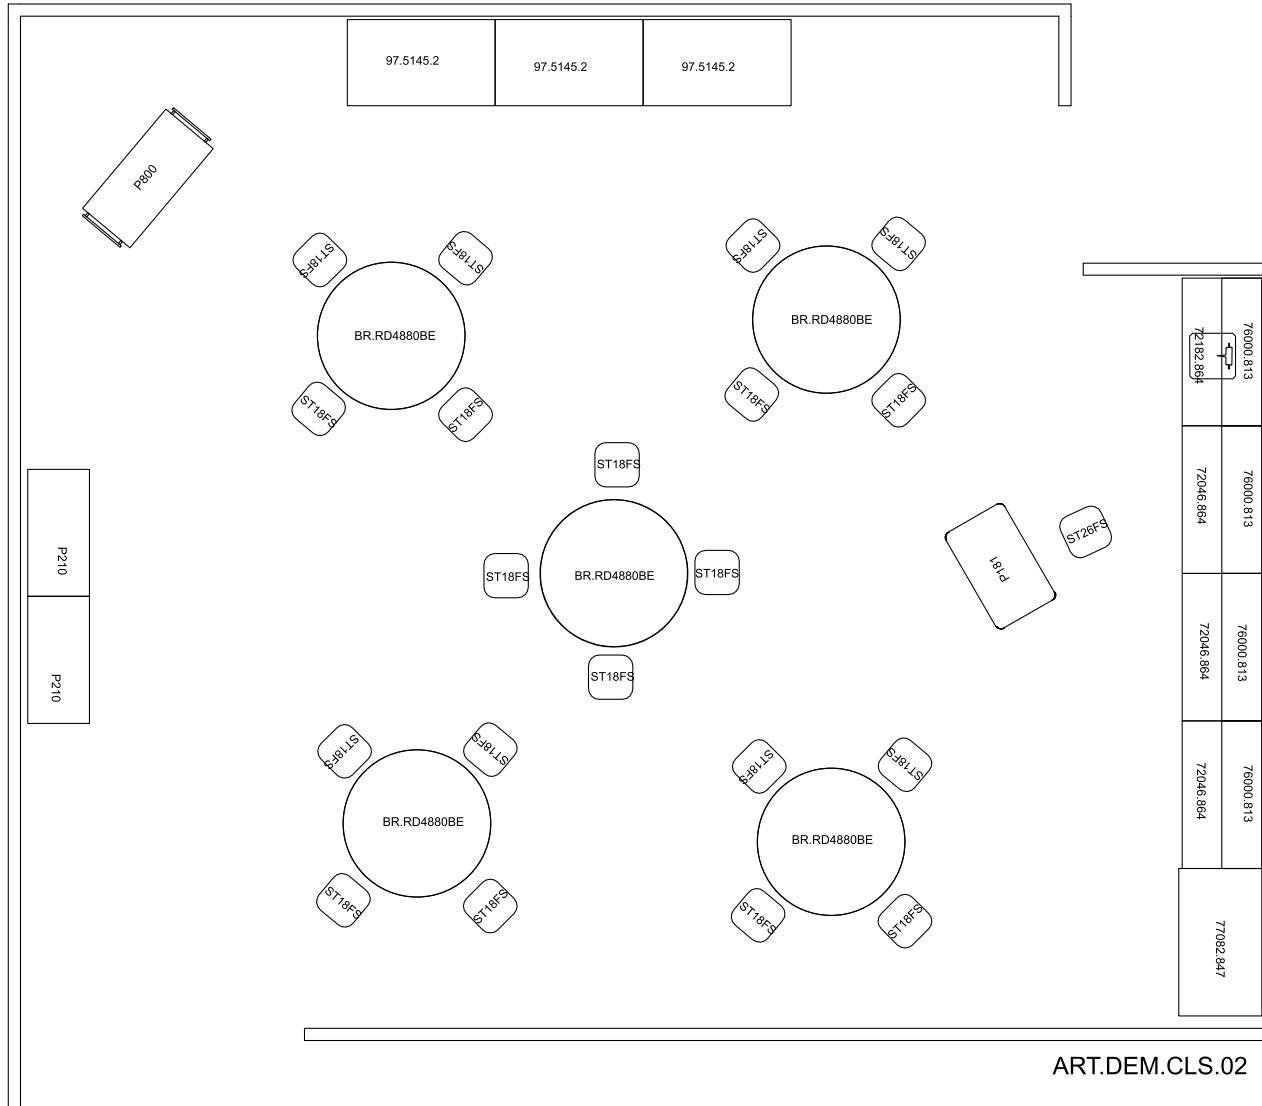

PERSPECTIVE VIEW

**ART.DEM.CLS.02**

Art-Visual. Demonstration. Clusters.#2

Fleetwood®

For help creating your effective learning environment,  
contact us at 616.396.1142 or [sales@fleetwoodfurniture.com](mailto:sales@fleetwoodfurniture.com)

# PLAN VIEW

## ART.DEM.CLS.02

Art-Visual. Demonstration. Clusters.#2

ART.DEM.CLS.02