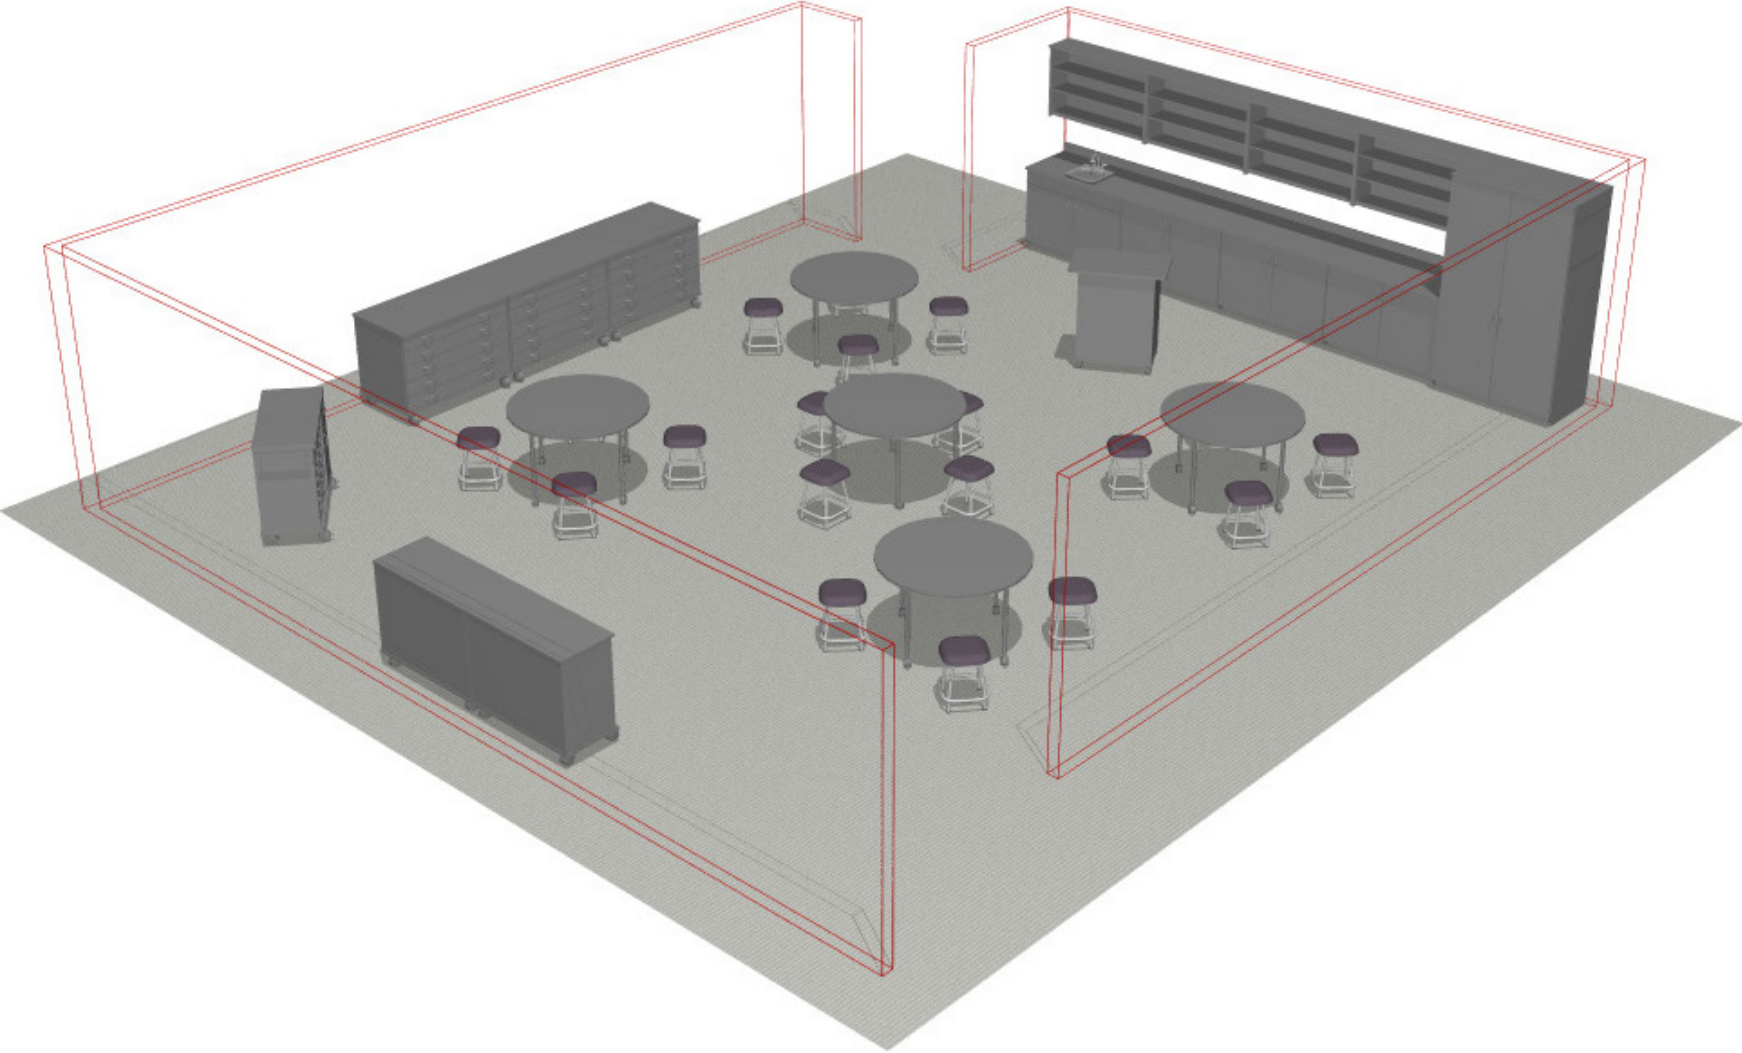

PERSPECTIVE VIEW

**ART.DEM.CLS.02**

Art-Visual. Demonstration. Clusters.#2

Fleetwood®

For help creating your effective learning environment,  
contact us at 616.396.1142 or [sales@fleetwoodfurniture.com](mailto:sales@fleetwoodfurniture.com)

# PLAN VIEW

## ART.DEM.CLS.02

Art-Visual. Demonstration. Clusters.#2

ART.DEM.CLS.02

## ART.DEM.CLS.02

Art-Visual. Demonstration. Clusters.#2

| PART NUMBER | DESCRIPTION   | QTY | LIST    | EXT. SELL |
|-------------|---|-----|---------|-----------|
| 72046-864   | Base 2 Shelf Lckg Ors Bckspl Cstrs 48w 36h 26d                            | 3   | \$1,588 | \$4,764   |
| 72182-864   | Base Sink Lckg Ors Bckspl Lvls 48w 36h 26d                                | 1   | \$1,402 | \$1,402   |
| 76000-813   | Wall 1 Shelf No Ors 48w 24h 13d   | 4   | \$542   | \$2,168   |
| 77082-847   | Tall Wardrobe Storage Lckg Drs Lvls 48w 84h 27d                           | 1   | \$2,150 | \$2,150   |
| 97-E500     | Low Storage 5 Non-Lckg Drawers Lckg Cstrs Black Drawer Pulls 48w 36h 28d  | 3   | \$1,980 | \$5,940   |
| BR-RD4880BE | Round Table, Post Round Legs Adjustable Height Cstrs 48w 24-32h 48d       | 5   | \$648   | \$3,240   |
| P181        | Power Cstrs 36w 40h 22d   | 1   | \$1,758 | \$1,758   |
| P210        | Low Tray Storage Gratnells Trays Included No Ors Lckg Casters 42w 36h 20d | 2   | \$1,612 | \$3,224   |
| P800        | Project Cart Lckg Dr /Drw Cstrs 42w 36.75h 20d                            | 1   | \$2,930 | \$2,930   |
| ST18FS      | Dark Graphite Seat 13.5w 18h 13.5d  | 20  | \$460   | \$9,200   |
| ST26FS      | Dark Graphite Seat 13.5w 26h 13.5d  | 1   | \$460   | \$460     |