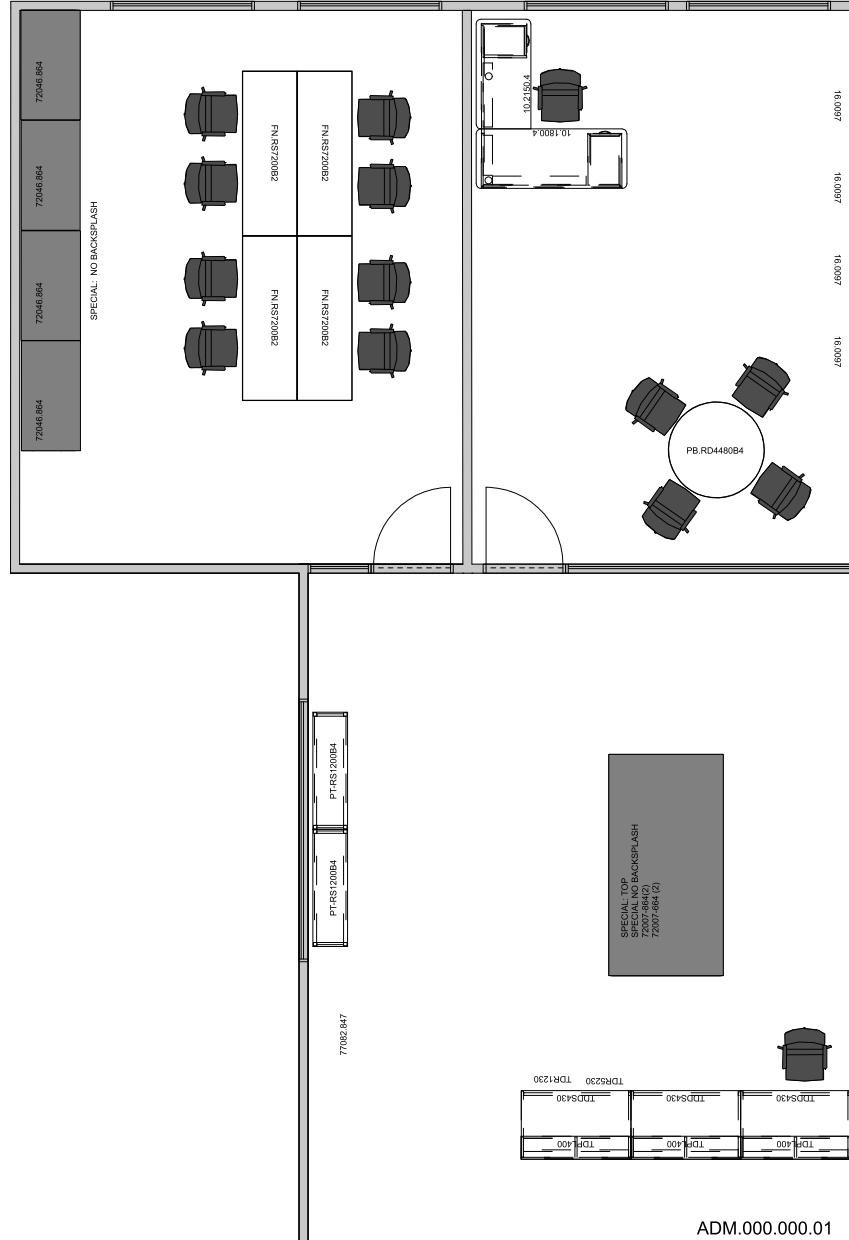

PERSPECTIVE VIEW

ADM.000.000.01

Administrator Office.No Method.No Method.#1

Fleetwood®

For help creating your effective learning environment,
contact us at 616.396.1142 or sales@fleetwoodfurniture.com

PLAN VIEW

ADM.000.000.01

Administrator Office.No Method.No Method.#1

ADM.000.000.01

PRODUCT LIST

ADM.000.000.01

Administrator Office.No Method.No Method.#1

PART NUMBER	DESCRIPTION	QTY	LIST	EXT. SELL
FN-RS7201 B2	Fxd Ht Cstrs 72w 29h 24d	4	\$874	\$3,496
PB-RD4480B4	Fxd Ht Glides 42w 29h 42d	1	\$642	\$642
10-1800-4	Plane Desk, Full Panel End, Left Hand Ped with Locks (Box/Box/File) Fixed Height Levelers 66w 30h 26d	1	\$1,920	\$1,920
10-2110-4	Plane Return, Full Panel End, (Use with 10-1800-4 Desk) Right Hand Ped with Locks (File/File) Fixed Height Levelers 48w 30h 24d	1	\$1,480	\$1,480
16-0097-5	Bookcase, 5 Shelf 4 Adjustable Shelves Base 36w 60h 12d	4	\$698	\$2,792
72046-864	Illusions Collection Base Shelf Storage 2 Adjustable Shelves Locking Doors Backsplash Casters/Levelers 48w 36h 26d	4	\$1,588	\$6,352
72007-664	Illusions Collection Base Shelf Storage 2 Adjustable Shelves No Doors Backsplash Casters/Levelers 48w 36h 26d	2	\$1,224	\$2,448
72007-864	Illusions Collection Base Shelf Storage 2 Adjustable Shelves No Doors Backsplash Casters/Levelers 48w 36h 26d	2	\$1,302	\$2,604
77082-847	Illusions Collection Tall Wardrobe Storage Garment Rod 5 Adjustable Shelves Locking Doors Levelers 48w 84h 27d	1	\$2,150	\$2,150
PT-RS1205	Bench Unitized Frame, Square Legs Levelers 51w 18h 15d	2	\$362	\$724
TDDS430	Transaction Desk Straight Desk, Levelers 48w 30h 30d	3	\$1,130	\$3,390
TDPL400	Transaction Desk Transaction Counter, Straight 48w 1 Oh 1 Od	3	\$430	\$1,290
TDR1230	Transaction Desk Roll In Storage, 1 Fixed Shelf, No Doors, Concealed Casters 23w 26h 20d	1	\$670	\$670
TDR5230	Transaction Desk Roll In Storage, Box Drawer, File Drawer, Locking Drawers , Concealed Casters 23w 26h 20d	1	\$1,208	\$1,208