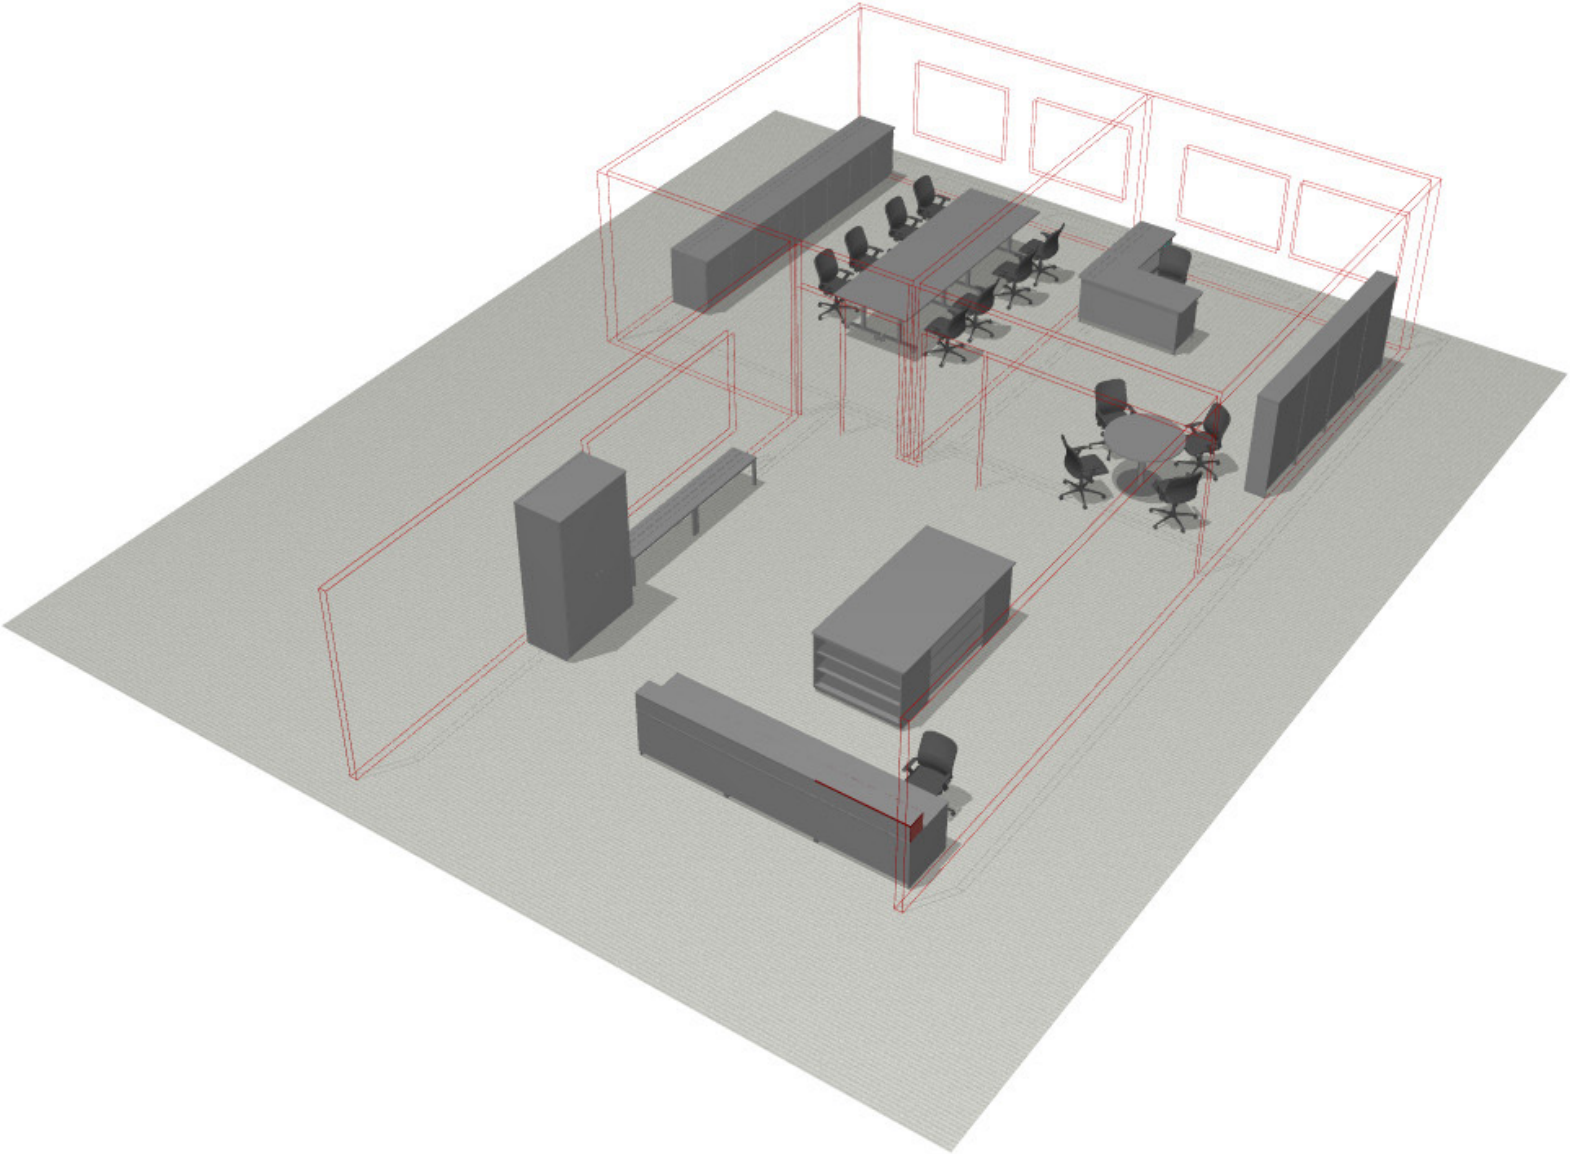

PERSPECTIVE VIEW

ADM.000.000.01

Administrator Office.No Method.No Method.#1

Fleetwood®

For help creating your effective learning environment,
contact us at 616.396.1142 or sales@fleetwoodfurniture.com

PLAN VIEW

ADM.000.000.01

Administrator Office.No Method.No Method.#1

ADM.000.000.01

PRODUCT LIST

ADM.000.000.01

Administrator Office.No Method.No Method.#1

PART NUMBER	DESCRIPTION	QTY	LIST	EXT. SELL
FN-RS7201 B2	Fxd Ht Cstrs 72w 29h 24d	4	\$874	\$3,496
PB-RD4480B4	Fxd Ht Glides 42w 29h 42d	1	\$642	\$642
10-1800-4	Plane Desk, Full Panel End, Left Hand Ped with Locks (Box/Box/File) Fixed Height Levelers 66w 30h 26d	1	\$1,920	\$1,920
10-2110-4	Plane Return, Full Panel End, (Use with 10-1800-4 Desk) Right Hand Ped with Locks (File/File) Fixed Height Levelers 48w 30h 24d	1	\$1,480	\$1,480
16-0097-5	Bookcase, 5 Shelf 4 Adjustable Shelves Base 36w 60h 12d	4	\$698	\$2,792
72046-864	Illusions Collection Base Shelf Storage 2 Adjustable Shelves Locking Doors Backsplash Casters/Levelers 48w 36h 26d	4	\$1,588	\$6,352
72007-664	Illusions Collection Base Shelf Storage 2 Adjustable Shelves No Doors Backsplash Casters/Levelers 48w 36h 26d	2	\$1,224	\$2,448
72007-864	Illusions Collection Base Shelf Storage 2 Adjustable Shelves No Doors Backsplash Casters/Levelers 48w 36h 26d	2	\$1,302	\$2,604
77082-847	Illusions Collection Tall Wardrobe Storage Garment Rod 5 Adjustable Shelves Locking Doors Levelers 48w 84h 27d	1	\$2,150	\$2,150
PT-RS1205	Bench Unitized Frame, Square Legs Levelers 51w 18h 15d	2	\$362	\$724
TDDS430	Transaction Desk Straight Desk, Levelers 48w 30h 30d	3	\$1,130	\$3,390
TDPL400	Transaction Desk Transaction Counter, Straight 48w 1 Oh 1 Od	3	\$430	\$1,290
TDR1230	Transaction Desk Roll In Storage, 1 Fixed Shelf, No Doors, Concealed Casters 23w 26h 20d	1	\$670	\$670
TDR5230	Transaction Desk Roll In Storage, Box Drawer, File Drawer, Locking Drawers , Concealed Casters 23w 26h 20d	1	\$1,208	\$1,208