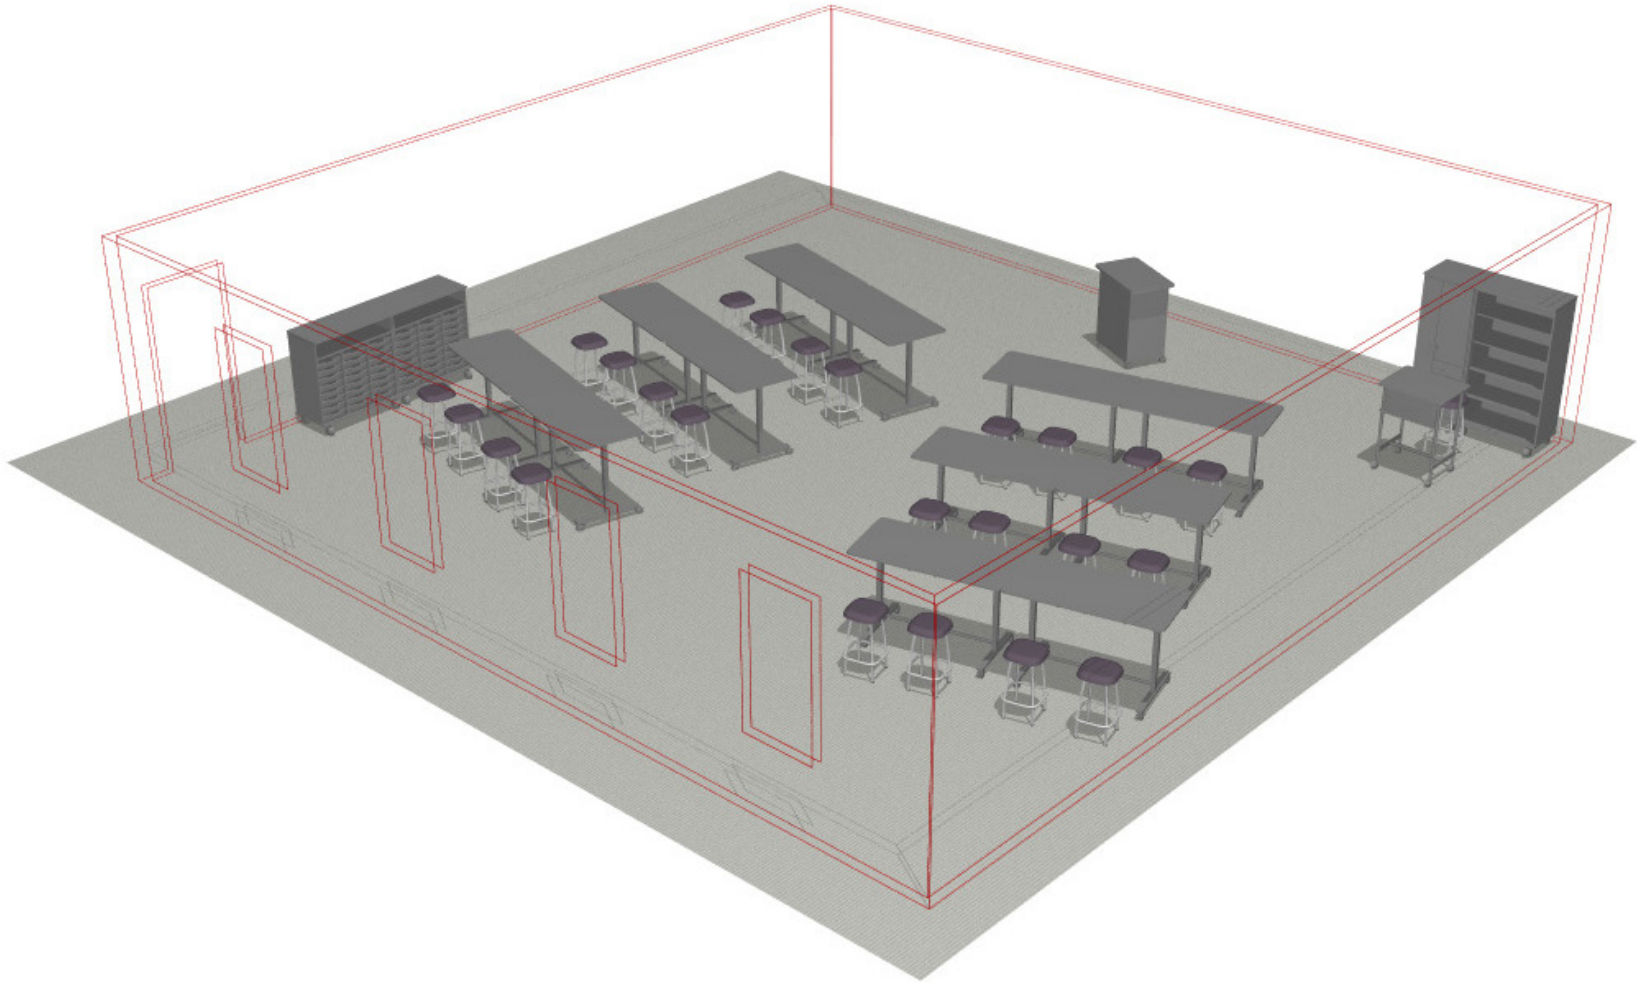

PERSPECTIVE VIEW

912.LEC.ROW.03

High School.Lecture.Row.#3

Fleetwood®

For help creating your effective learning environment,
contact us at 616.396.1142 or sales@fleetwoodfurniture.com

PLAN VIEW

912.LEC.ROW.03

High School.Lecture.Row.#3

PRODUCT LIST

912.LEC.ROW.03

High School.Lecture.Row.#3

PART NUMBER	DESCRIPTION	QTY	LIST	EXT. SELL
ST26FS	Dark Graphite Seat 13.5w 26h 13.5d	1	\$460	\$460
ST26FS	Dark Graphite Seat 13.5w 26h 13.5d	24	\$460	\$11,040
P701	Tall Storage 4 Shelf No Drs Lckg Casters 36w 68h 20d	1	\$1,552	\$1,552
P610	Tall Wrdb Tower Lckg Cstrs 24w 68h 20d	1	\$2,428	\$2,428
P220	Mid Tray Storage 1 Shelf Gratnells Trays Included No Drs Lckg Casters 42w 44h 20d	2	\$1,758	\$3,516
P181	Presentation Cart 1 Shelf Gratnells Trays Included Lckg Dr With Power Lckg Casters 36w 40h 22d	1	\$1,758	\$1,758
MDP30	Perforated Steel Modesty Panel Installed at the factory 30w 14h	1	\$96	\$96
IN-PR3080AF	Plane Desk, Steel Frame Round Legs (4) Adjustable Height H-Frame Cstrs 30w 34-42h 24d	1	\$546	\$546.
FN-PR6380BF	Plane Table, Flip and Nest I-Leg Adjustable Height H-Frame Cstrs 60w 34-42h 30d	12	\$892	\$10,704